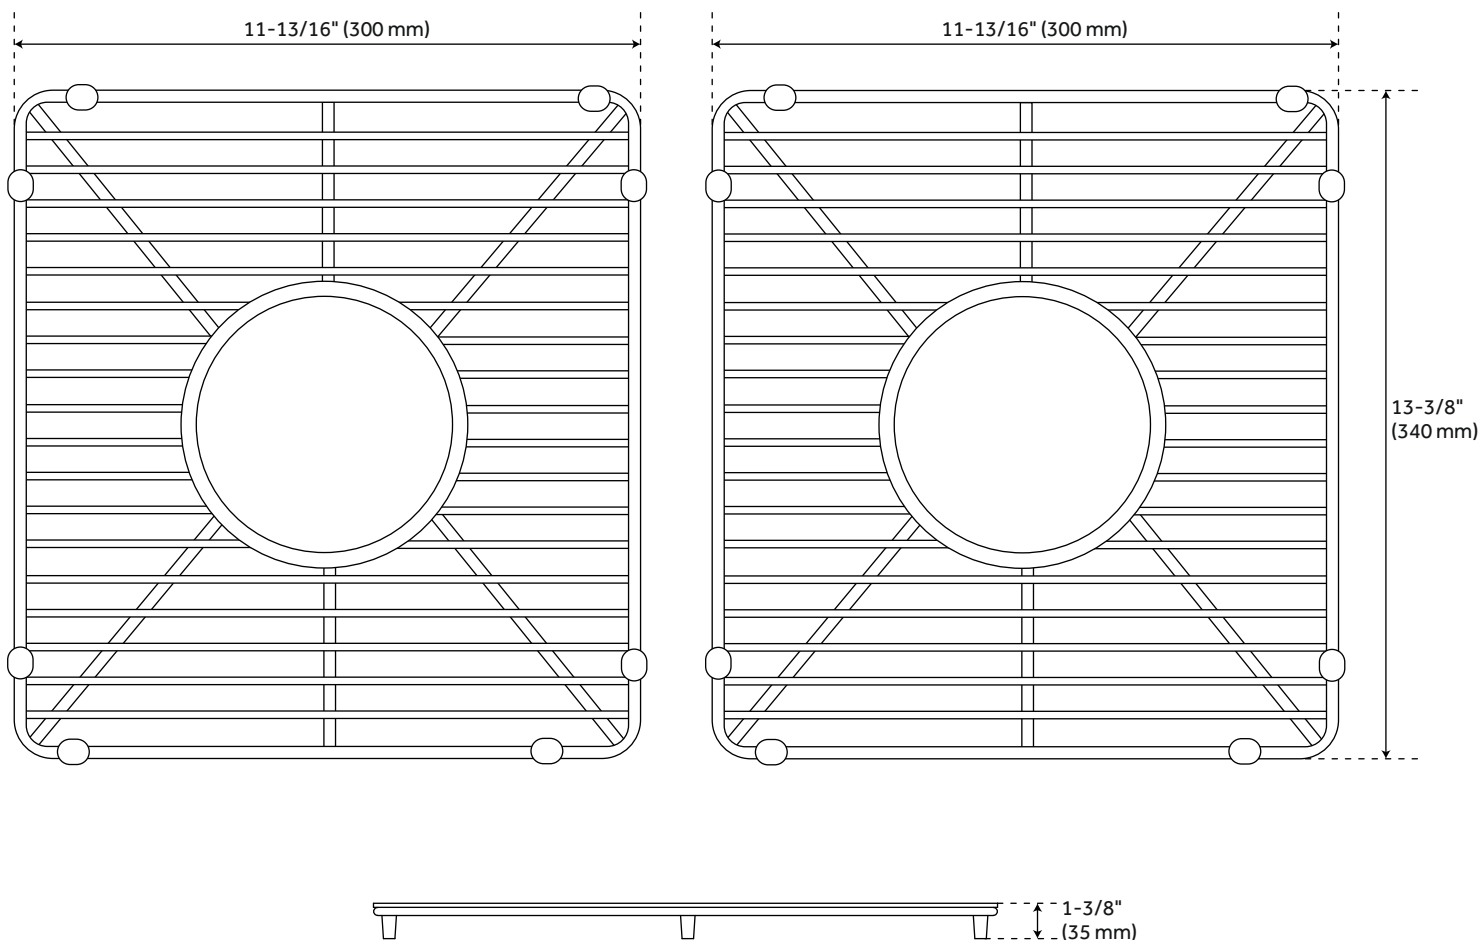

SINK GRID SET FOR 33" GRIGHAM DOUBLE BOWL FIRECLAY FARMHOUSE SINK

SKU: 485656
Code: SH485656

FEATURES

Product Finish: Stainless Steel
Material: Stainless Steel
Length: 13-3/8"
Width: 11-13/16"
Height: 1-3/8"
Fits Drain Hole Size: 3-1/2"
Weight: 10

REVISED 4/17/2024

SINK GRID SET FOR 33" GRIGHAM DOUBLE BOWL FIRECLAY FARMHOUSE SINK

SKU: 485656
Code: SH485656

ADDITIONAL FEATURES

- Dishwasher Safe.
- Material is 304 stainless steel.
- Included are rubber bumpers for scratch resistance.

REVISED 4/17/2024

SINK GRID SET FOR 33" GRIGHAM DOUBLE BOWL FIRECLAY FARMHOUSE SINK

All dimensions and specifications are nominal and may vary. Use actual products for accuracy in critical situations.