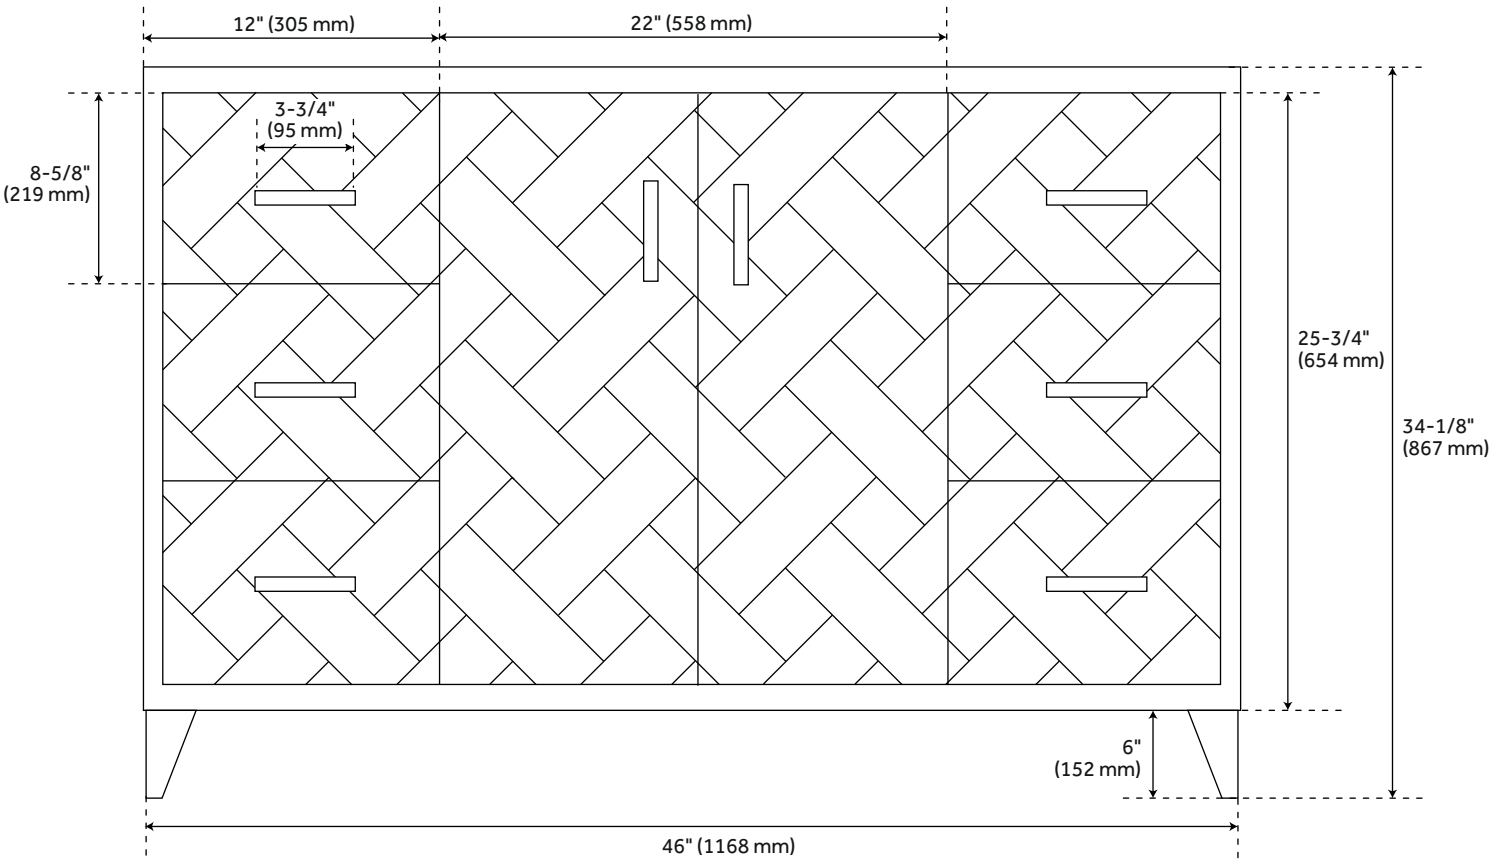

48" PATZI VANITY WITH UNDERMOUNT SINK - CHOCOLATE BARK BROWN

SKU: 954035-48-UM

Code: SH497532, SH497533, SH497534

ASME A112.19.2/CSA B45.1
Massachusetts Accepted

FEATURES

Installation Type: Freestanding
Features: Soft-Close Hinges, Sink Included
Design: Modern
Product Finish: Chocolate Bark Brown
Material: Wood
Number of Drawers: 6
Width: 48"
Height: 34-1/8"
Depth: 21"
Assembly Required: No
Dovetail Drawers: Yes
Number of Basins: 1
Sink Installation: Undermount - Oval
Faucet Included: No
Sink Material: Porcelain
Vanity Top Thickness: 3cm
Hardware Finish: Aged Brass
Built-In Adjusters: Yes
Sink Included: Yes
Sink Color: White
Vanity Top Included: Yes
Vanity Top Depth: 22"
Vanity Top Width: 49"
Backsplash: Yes
Mirror Included: No

REVISED 3/22/2024

48" PATZI VANITY WITH UNDERMOUNT SINK - CHOCOLATE BARK BROWN

SKU: 954035-48-UM

Code: SH497532, SH497533, SH497534

ADDITIONAL FEATURES

- Basket weave pattern.
- Full extension drawer slides.
- Includes a matching backsplash and white porcelain sink.
- Polished Carrara Marble is sourced from Italy.
- Each stone top is carved from a single piece of stone and will feature natural variations.
- See Installation Instructions for directions to attach the vanity top and sink.
- Hardware centers 3-3/4".
- All dimensions are ($\pm 1/2$ ").
- [Wood finish samples available.](#)

REVISED 3/22/2024

48" PATZI VANITY - CHOCOLATE BARK BROWN - VANITY CABINET ONLY

All dimensions and specifications are nominal and may vary. Use actual products for accuracy in critical situations.