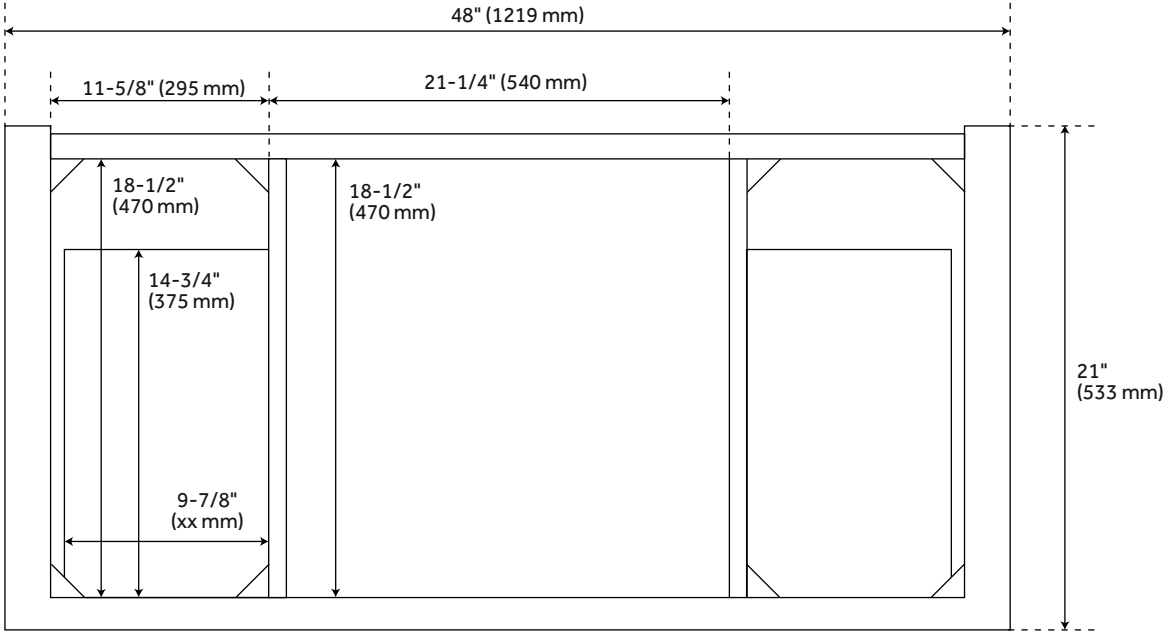

48" PATZI VANITY WITH UNDERMOUNT SINK - CHOCOLATE BARK BROWN

SKU: 954035-48-UM

Code: SH497532, SH497533, SH497534

ASME A112.19.2/CSA B45.1
Massachusetts Accepted

FEATURES

Installation Type: Freestanding
Features: Soft-Close Hinges, Sink Included
Design: Modern
Product Finish: Chocolate Bark Brown
Material: Wood
Number of Drawers: 6
Width: 48"
Height: 34-1/8"
Depth: 21"
Assembly Required: No
Dovetail Drawers: Yes
Number of Basins: 1
Sink Installation: Undermount - Oval
Faucet Included: No
Sink Material: Porcelain
Vanity Top Thickness: 3cm
Hardware Finish: Aged Brass
Built-In Adjusters: Yes
Sink Included: Yes
Sink Color: White
Vanity Top Included: Yes
Vanity Top Depth: 22"
Vanity Top Width: 49"
Backsplash: Yes
Mirror Included: No

REVISED 3/22/2024

48" PATZI VANITY WITH UNDERMOUNT SINK - CHOCOLATE BARK BROWN

SKU: 954035-48-UM

Code: SH497532, SH497533, SH497534

ADDITIONAL FEATURES

- Basket weave pattern.
- Full extension drawer slides.
- Includes a matching backsplash and white porcelain sink.
- Polished Carrara Marble is sourced from Italy.
- Each stone top is carved from a single piece of stone and will feature natural variations.
- See Installation Instructions for directions to attach the vanity top and sink.
- Hardware centers 3-3/4".
- All dimensions are ($\pm 1/2$ ").
- [Wood finish samples available.](#)

REVISED 3/22/2024

48" PATZI VANITY - CHOCOLATE BARK BROWN - VANITY CABINET ONLY

All dimensions and specifications are nominal and may vary. Use actual products for accuracy in critical situations.