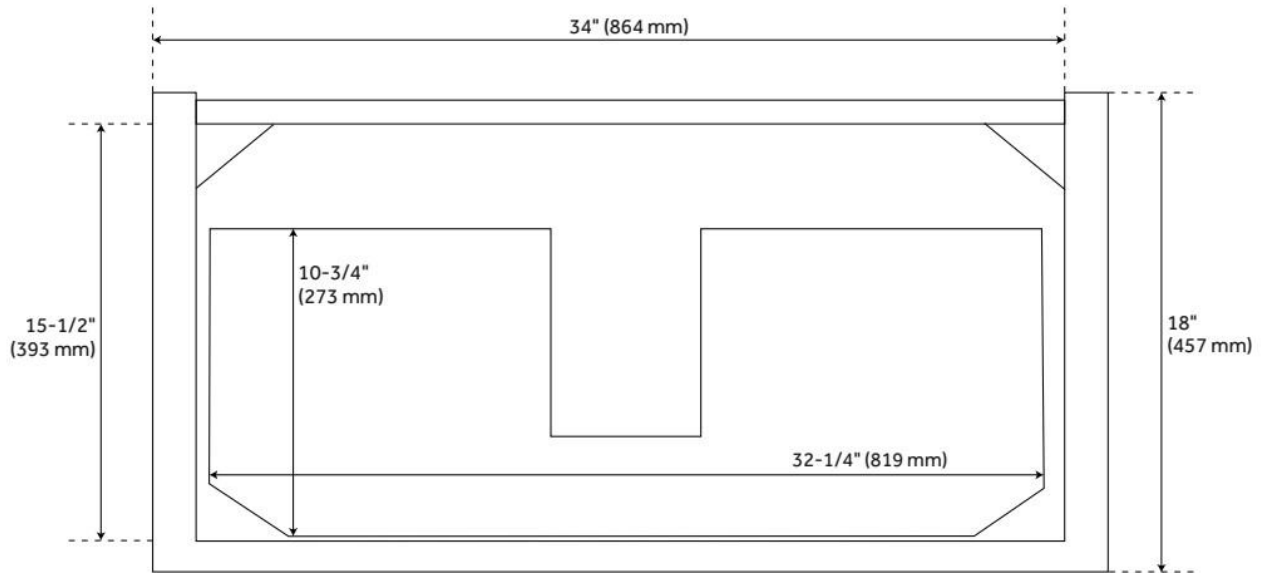

36" PATZI WALL-MOUNT VANITY - CHOCOLATE BARK BROWN - VANITY CABINET ONLY

SKU: 488968
Code: SH488968

REVISED 8/6/2024