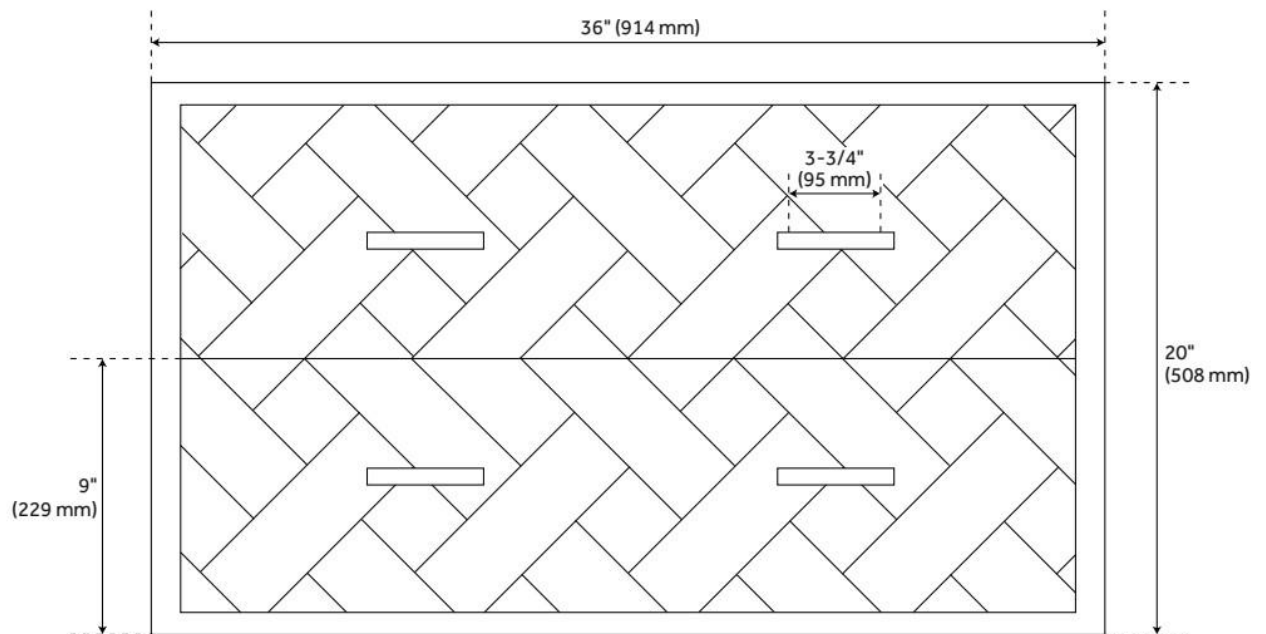

36" PATZI WALL-MOUNT VANITY - CHOCOLATE BARK BROWN - VANITY CABINET ONLY

SKU: 488968
Code: SH488968

REVISED 8/6/2024