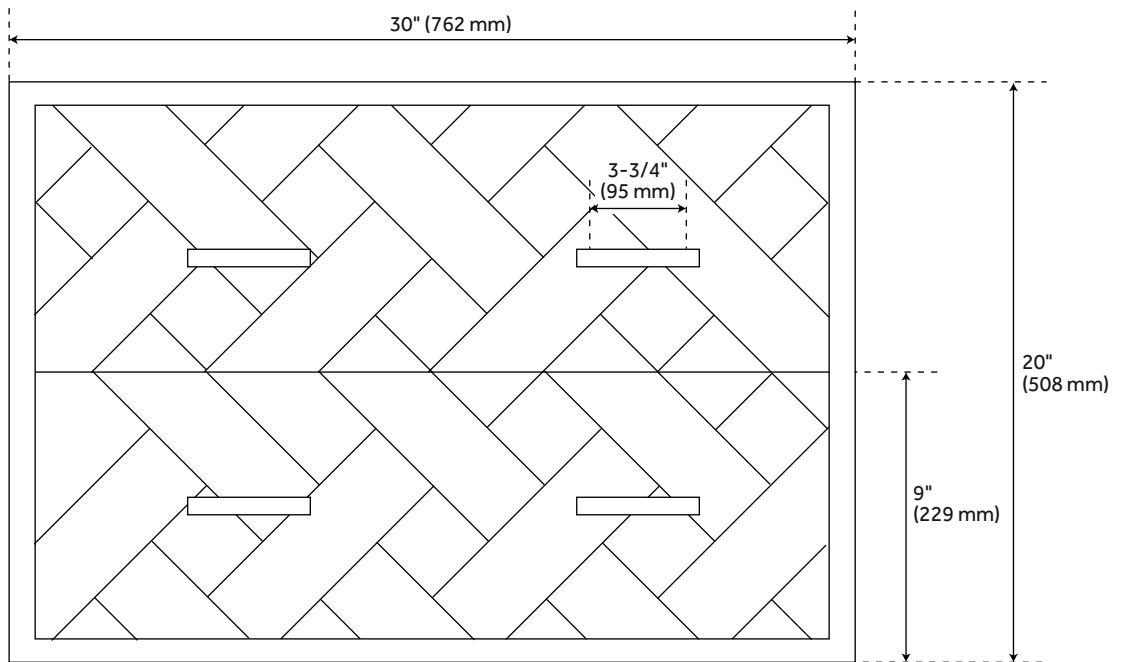

30" PATZI WALL-MOUNT VANITY - CHOCOLATE BARK BROWN - VANITY CABINET ONLY

All dimensions and specifications are nominal and may vary. Use actual products for accuracy in critical situations.