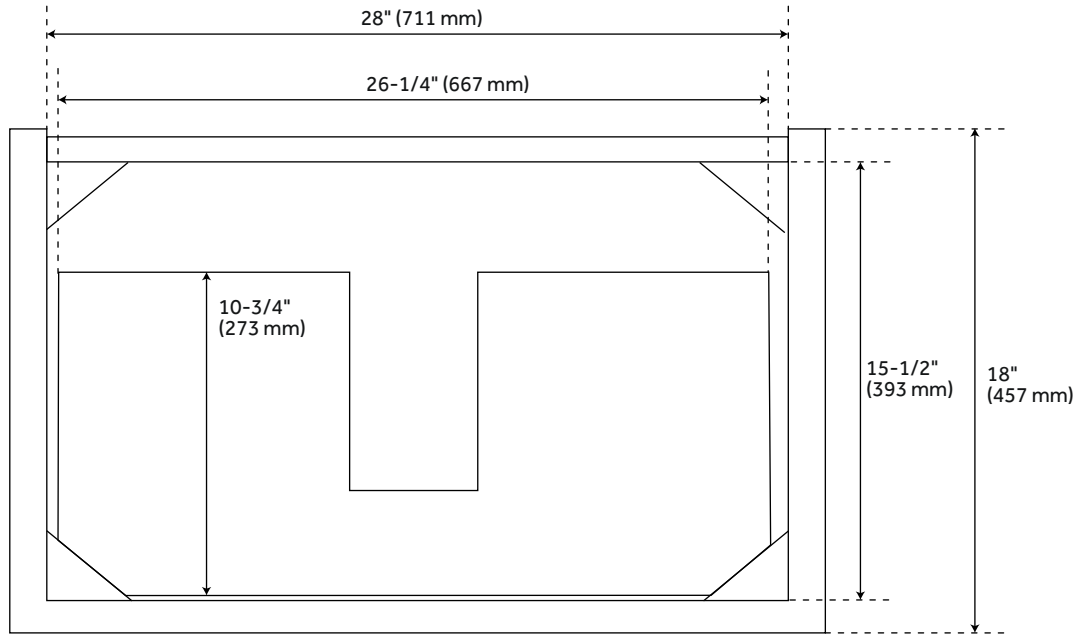

30" PATZI WALL-MOUNT VANITY - CHOCOLATE BARK BROWN - VANITY CABINET ONLY

All dimensions and specifications are nominal and may vary. Use actual products for accuracy in critical situations.