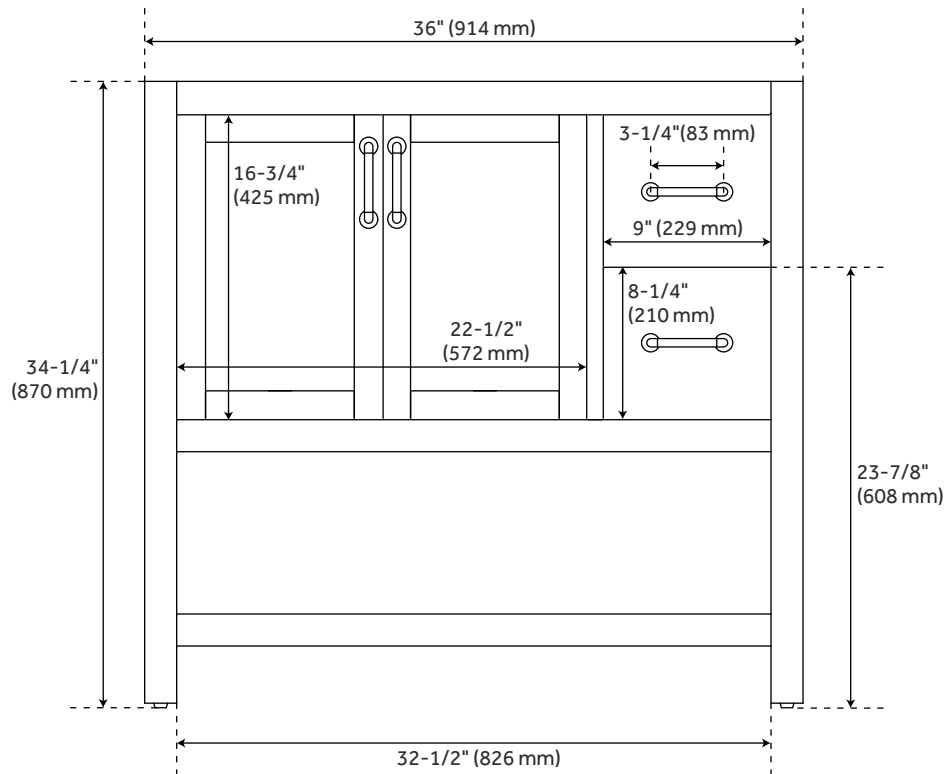

36" ANSBURY CONSOLE VANITY WITH LEFT OFFSET RECTANGULAR UNDERMOUNT SINK - HOMESTEAD

SKU: 497554
Code: SH497554

ASME A112.19.2/CSA B45.1
Massachusetts Accepted
LISTED ID: 506895

FEATURES

Installation Type: Freestanding
Features: Sink Included, Soft-Close Hinges, Offset Sink
Design: Traditional
Product Finish: Homestead Oak
Material: Wood
Number of Doors: 2
Number of Drawers: 2
Width: 36"
Height: 34-1/4"
Depth: 21"
Assembly Required: No
Dovetail Drawers: Yes
Number of Basins: 1
Sink Installation: Undermount - Rectangle
Vanity Top Options: Carrara Marble
Faucet Centers: 8"
Basin Length: 15-3/4"
Basin Width: 11-7/8"
Water Depth To Overflow: 4-1/8"
Fits Drain Hole Size: 1-1/2"
Faucet Included: No
Vanity Top Material: Marble
Sink Material: Porcelain
Vanity Top Thickness: 3cm
Water Depth to Rim: 5-1/2"
Size: 36"
Hardware Finish: Matte Black
Built-In Adjusters: Yes
Sink Included: Yes
Sink Color: White
Basin Overflow: Yes
Vanity Top Included: Yes
Vanity Top Depth: 22"
Vanity Top Width: 37"
Backsplash: Yes
Mirror Included: No
Weight: 207.88

REVISED 3/19/2024

36" ANSBURY CONSOLE VANITY WITH LEFT OFFSET RECTANGULAR UNDERMOUNT SINK - HOMESTEAD

SKU: 497554

Code: SH497554

ADDITIONAL FEATURES

- Wood frame with engineered wood panels.
- Includes a matching backsplash and white porcelain sink.
- Polished Carrara Marble is sourced from Italy.
- Each stone top is carved from a single piece of stone and will feature natural variations.
- See Installation Instructions for directions to attach the vanity top and sink.
- All dimensions are ($\pm 1/2"$).
- [Wood finish samples available.](#)

REVISED 3/19/2024

36" ANSBURY CONSOLE VANITY - HOMESTEAD OAK

All dimensions and specifications are nominal and may vary. Use actual products for accuracy in critical situations.