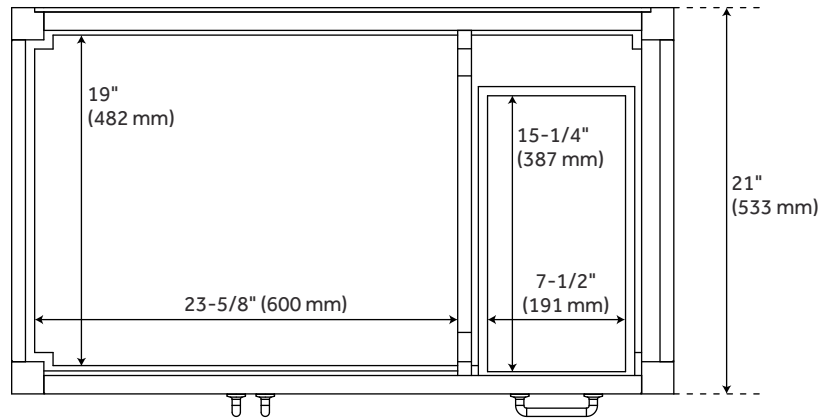

36" ANSBURY CONSOLE VANITY WITH LEFT OFFSET RECTANGULAR UNDERMOUNT SINK - HOMESTEAD

SKU: 497554
Code: SH497554

ASME A112.19.2/CSA B45.1
Massachusetts Accepted
LISTED ID: 506895

FEATURES

Installation Type: Freestanding
Features: Sink Included, Soft-Close Hinges, Offset Sink
Design: Traditional
Product Finish: Homestead Oak
Material: Wood
Number of Doors: 2
Number of Drawers: 2
Width: 36"
Height: 34-1/4"
Depth: 21"
Assembly Required: No
Dovetail Drawers: Yes
Number of Basins: 1
Sink Installation: Undermount - Rectangle
Vanity Top Options: Carrara Marble
Faucet Centers: 8"
Basin Length: 15-3/4"
Basin Width: 11-7/8"
Water Depth To Overflow: 4-1/8"
Fits Drain Hole Size: 1-1/2"
Faucet Included: No
Vanity Top Material: Marble
Sink Material: Porcelain
Vanity Top Thickness: 3cm
Water Depth to Rim: 5-1/2"
Size: 36"
Hardware Finish: Matte Black
Built-In Adjusters: Yes
Sink Included: Yes
Sink Color: White
Basin Overflow: Yes
Vanity Top Included: Yes
Vanity Top Depth: 22"
Vanity Top Width: 37"
Backsplash: Yes
Mirror Included: No
Weight: 207.88

REVISED 3/19/2024

36" ANSBURY CONSOLE VANITY WITH LEFT OFFSET RECTANGULAR UNDERMOUNT SINK - HOMESTEAD

SKU: 497554

Code: SH497554

ADDITIONAL FEATURES

- Wood frame with engineered wood panels.
- Includes a matching backsplash and white porcelain sink.
- Polished Carrara Marble is sourced from Italy.
- Each stone top is carved from a single piece of stone and will feature natural variations.
- See Installation Instructions for directions to attach the vanity top and sink.
- All dimensions are ($\pm 1/2"$).
- [Wood finish samples available.](#)

REVISED 3/19/2024

36" ANSBURY CONSOLE VANITY - HOMESTEAD OAK

All dimensions and specifications are nominal and may vary. Use actual products for accuracy in critical situations.