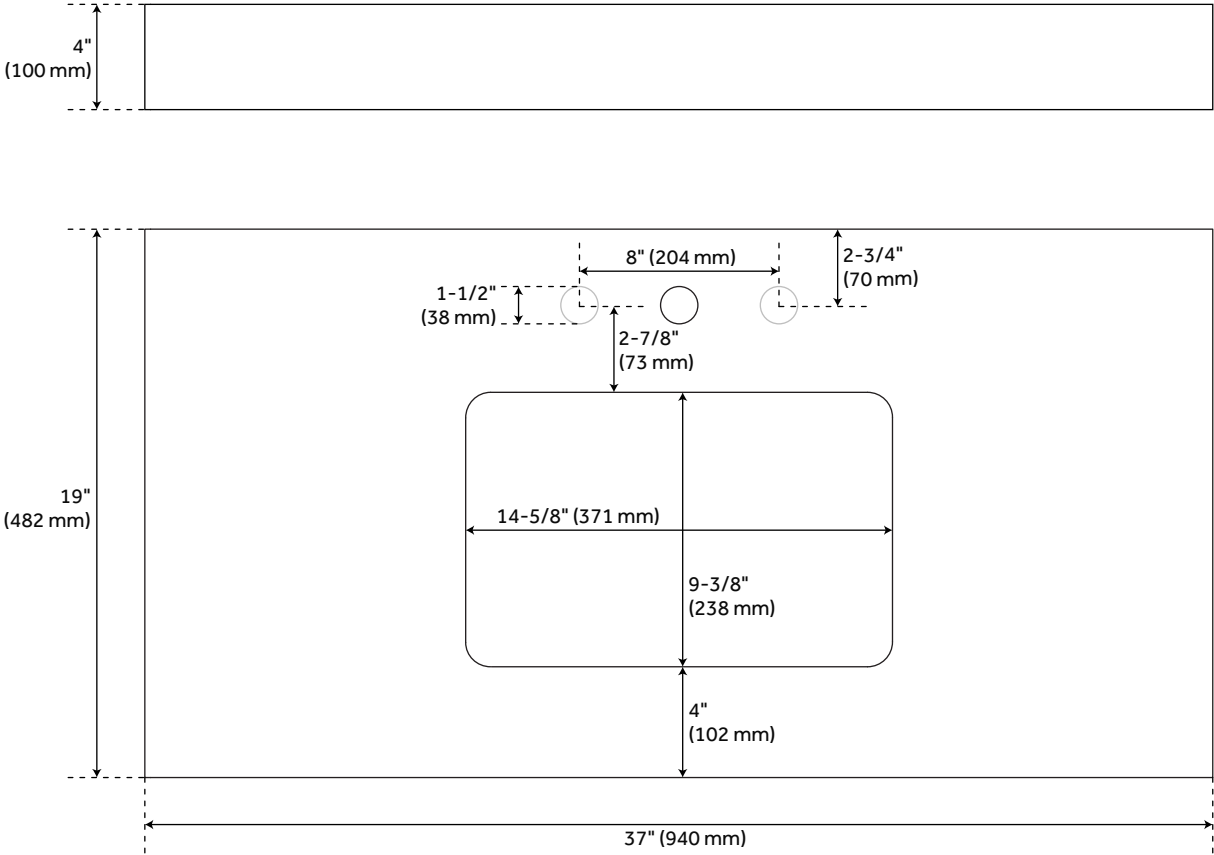

Features: Narrow Depth
Material: Marble
Assembly Required: Yes
Number of Basins: 1
Sink Installation: Undermount - Rectangle
Vanity Top Options: Carrara Marble
Faucet Centers: 8"
Basin Length: 15-1/8"
Basin Width: 9-7/8"
Water Depth To Overflow: 3-3/4"
Fits Drain Hole Size: 1-1/2"
Faucet Included: No
Vanity Top Material: Marble
Sink Material: Porcelain
Vanity Top Thickness: 3cm
Water Depth to Rim: 4-3/4"
Size: 37"
Sink Included: Yes
Sink Color: White
Basin Overflow: Yes
Vanity Top Depth: 19"
Vanity Top Width: 37"
Backsplash: Yes
Weight: 108.34

REVISED 3/11/2024

37" X 19" 3CM NARROW MARBLE VANITY TOP WITH RECTANGULAR UNDERMOUNT SINK - WIDESPREAD -

SKU: 497525
Code: SH497525

ADDITIONAL FEATURES

- Includes countertop, backsplash, and white porcelain sink.
- Matching right or left sidesplash sold separately.
- To clean, add a few drops of mild cleanser, rinse with water and wipe dry.
- Stone is pre-sealed and polished to a smooth gloss.
- See Installation Instructions for directions to attach the vanity top and sink.

REVISED 3/11/2024

37" x 19" 3cm Narrow Marble Vanity Top with Rectangular Undermount Sink - Widespread - Carrara Marble

All dimensions and specifications are nominal and may vary. Use actual products for accuracy in critical situations.

WHITE PORCELAIN SINK

All dimensions and specifications are nominal and may vary. Use actual products for accuracy in critical situations.