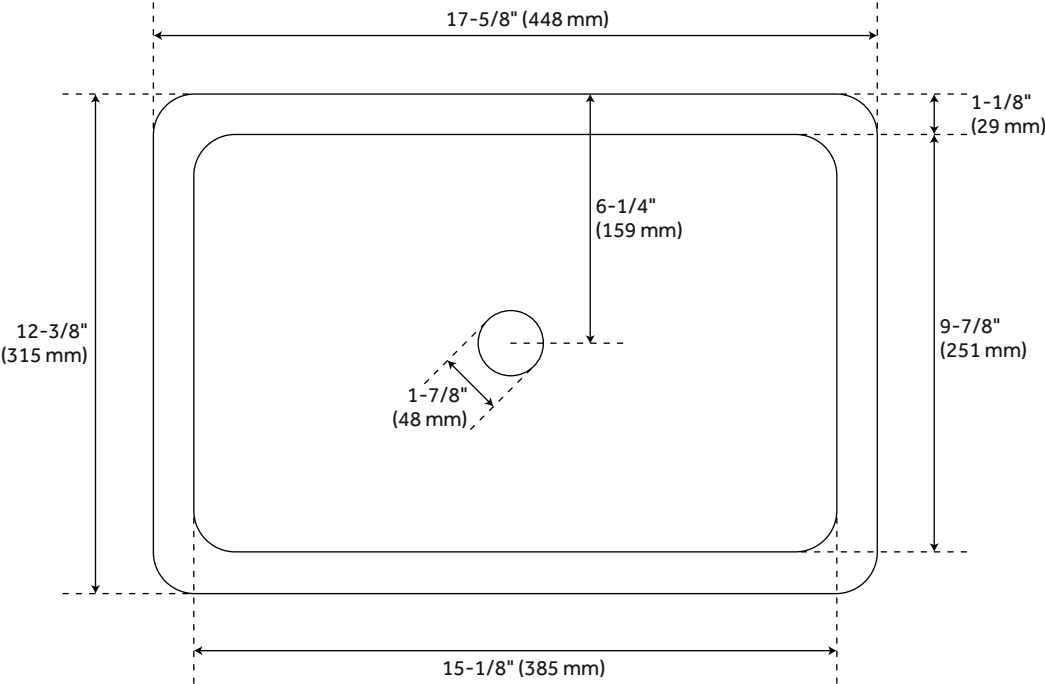

Features: Narrow Depth
Material: Marble
Assembly Required: Yes
Number of Basins: 1
Sink Installation: Undermount - Rectangle
Vanity Top Options: Carrara Marble
Faucet Centers: 8"
Basin Length: 15-1/8"
Basin Width: 9-7/8"
Water Depth To Overflow: 3-3/4"
Fits Drain Hole Size: 1-1/2"
Faucet Included: No
Vanity Top Material: Marble
Sink Material: Porcelain
Vanity Top Thickness: 3cm
Water Depth to Rim: 4-3/4"
Size: 37"
Sink Included: Yes
Sink Color: White
Basin Overflow: Yes
Vanity Top Depth: 19"
Vanity Top Width: 37"
Backsplash: Yes
Weight: 108.34

REVISED 3/11/2024

37" X 19" 3CM NARROW MARBLE VANITY TOP WITH RECTANGULAR UNDERMOUNT SINK - WIDESPREAD -

SKU: 497525
Code: SH497525

ADDITIONAL FEATURES

- Includes countertop, backsplash, and white porcelain sink.
- Matching right or left sidesplash sold separately.
- To clean, add a few drops of mild cleanser, rinse with water and wipe dry.
- Stone is pre-sealed and polished to a smooth gloss.
- See Installation Instructions for directions to attach the vanity top and sink.

REVISED 3/11/2024

37" x 19" 3cm Narrow Marble Vanity Top with Rectangular Undermount Sink - Widespread - Carrara Marble

All dimensions and specifications are nominal and may vary. Use actual products for accuracy in critical situations.

WHITE PORCELAIN SINK

All dimensions and specifications are nominal and may vary. Use actual products for accuracy in critical situations.