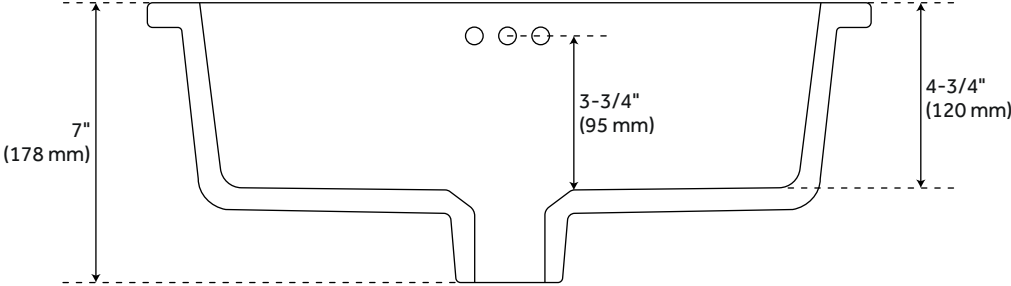

Features: Narrow Depth
Material: Marble
Assembly Required: Yes
Number of Basins: 1
Sink Installation: Undermount - Rectangle
Vanity Top Options: Carrara Marble
Faucet Centers: 8"
Basin Length: 15-1/8"
Basin Width: 9-7/8"
Water Depth To Overflow: 3-3/4"
Fits Drain Hole Size: 1-1/2"
Faucet Included: No
Vanity Top Material: Marble
Sink Material: Porcelain
Vanity Top Thickness: 3cm
Water Depth to Rim: 4-3/4"
Size: 37"
Sink Included: Yes
Sink Color: White
Basin Overflow: Yes
Vanity Top Depth: 19"
Vanity Top Width: 37"
Backsplash: Yes
Weight: 108.34

REVISED 3/11/2024

37" X 19" 3CM NARROW MARBLE VANITY TOP WITH RECTANGULAR UNDERMOUNT SINK - WIDESPREAD -

SKU: 497525
Code: SH497525

ADDITIONAL FEATURES

- Includes countertop, backsplash, and white porcelain sink.
- Matching right or left sidesplash sold separately.
- To clean, add a few drops of mild cleanser, rinse with water and wipe dry.
- Stone is pre-sealed and polished to a smooth gloss.
- See Installation Instructions for directions to attach the vanity top and sink.

REVISED 3/11/2024

37" x 19" 3cm Narrow Marble Vanity Top with Rectangular Undermount Sink - Widespread - Carrara Marble

All dimensions and specifications are nominal and may vary. Use actual products for accuracy in critical situations.

WHITE PORCELAIN SINK

All dimensions and specifications are nominal and may vary. Use actual products for accuracy in critical situations.