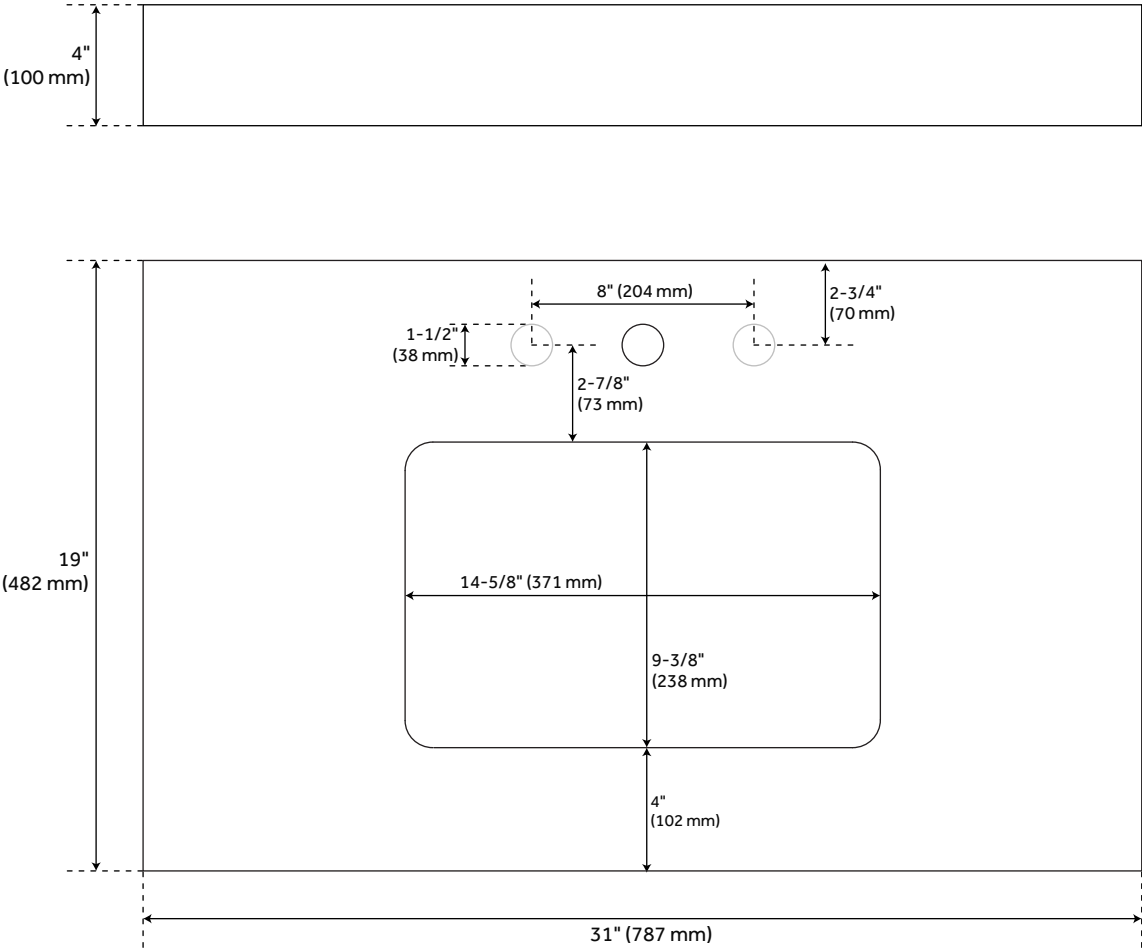

## FEATURES

Features: Narrow Depth  
Material: Marble  
Assembly Required: Yes  
Number of Basins: 1  
Sink Installation: Undermount - Rectangle  
Vanity Top Options: Carrara Marble  
Faucet Centers: 8"  
Basin Length: 15-1/8"  
Basin Width: 9-7/8"  
Water Depth To Overflow: 3-3/4"  
Fits Drain Hole Size: 1-1/2"  
Faucet Included: No  
Vanity Top Material: Marble  
Sink Material: Porcelain  
Vanity Top Thickness: 3cm  
Water Depth to Rim: 4-3/4"  
Size: 31"  
Sink Included: Yes  
Sink Color: White  
Basin Overflow: Yes  
Vanity Top Depth: 19"  
Vanity Top Width: 31"  
Backsplash: Yes  
Weight: 94.22

# 31" X 19" 3CM NARROW MARBLE VANITY TOP WITH RECTANGULAR UNDERMOUNT SINK - WIDESPREAD -

SKU: 497523  
Code: SH497523

## ADDITIONAL FEATURES

- Includes countertop, backsplash, and white porcelain sink.
- Matching right or left sidesplash sold separately.
- To clean, add a few drops of mild cleanser, rinse with water and wipe dry.
- Stone is pre-sealed and polished to a smooth gloss.
- See Installation Instructions for directions to attach the vanity top and sink.

# 31" x 19" 3cm Narrow Marble Vanity Top with Rectangular Undermount Sink - Widespread - Carrara Marble

All dimensions and specifications are nominal and may vary. Use actual products for accuracy in critical situations.