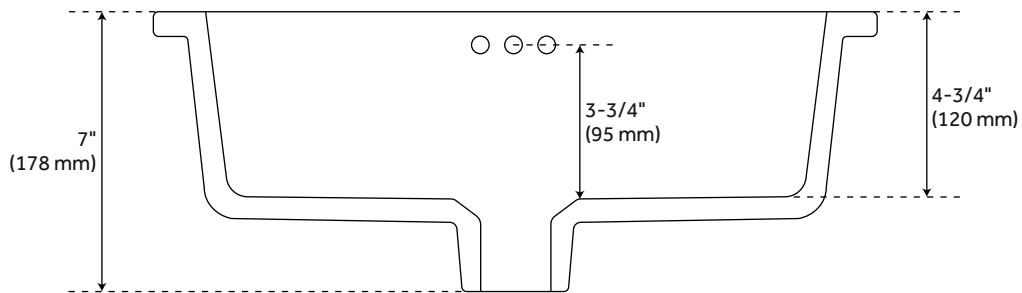

## FEATURES

Features: Narrow Depth  
Material: Marble  
Assembly Required: Yes  
Number of Basins: 1  
Sink Installation: Undermount - Rectangle  
Vanity Top Options: Carrara Marble  
Faucet Centers: 8"  
Basin Length: 15-1/8"  
Basin Width: 9-7/8"  
Water Depth To Overflow: 3-3/4"  
Fits Drain Hole Size: 1-1/2"  
Faucet Included: No  
Vanity Top Material: Marble  
Sink Material: Porcelain  
Vanity Top Thickness: 3cm  
Water Depth to Rim: 4-3/4"  
Size: 31"  
Sink Included: Yes  
Sink Color: White  
Basin Overflow: Yes  
Vanity Top Depth: 19"  
Vanity Top Width: 31"  
Backsplash: Yes  
Weight: 94.22

## ADDITIONAL FEATURES

- Includes countertop, backsplash, and white porcelain sink.
- Matching right or left sidesplash sold separately.
- To clean, add a few drops of mild cleanser, rinse with water and wipe dry.
- Stone is pre-sealed and polished to a smooth gloss.
- See Installation Instructions for directions to attach the vanity top and sink.

# 31" x 19" 3cm Narrow Marble Vanity Top with Rectangular Undermount Sink - Widespread - Carrara Marble

All dimensions and specifications are nominal and may vary. Use actual products for accuracy in critical situations.

# WHITE PORCELAIN SINK

All dimensions and specifications are nominal and may vary. Use actual products for accuracy in critical situations.