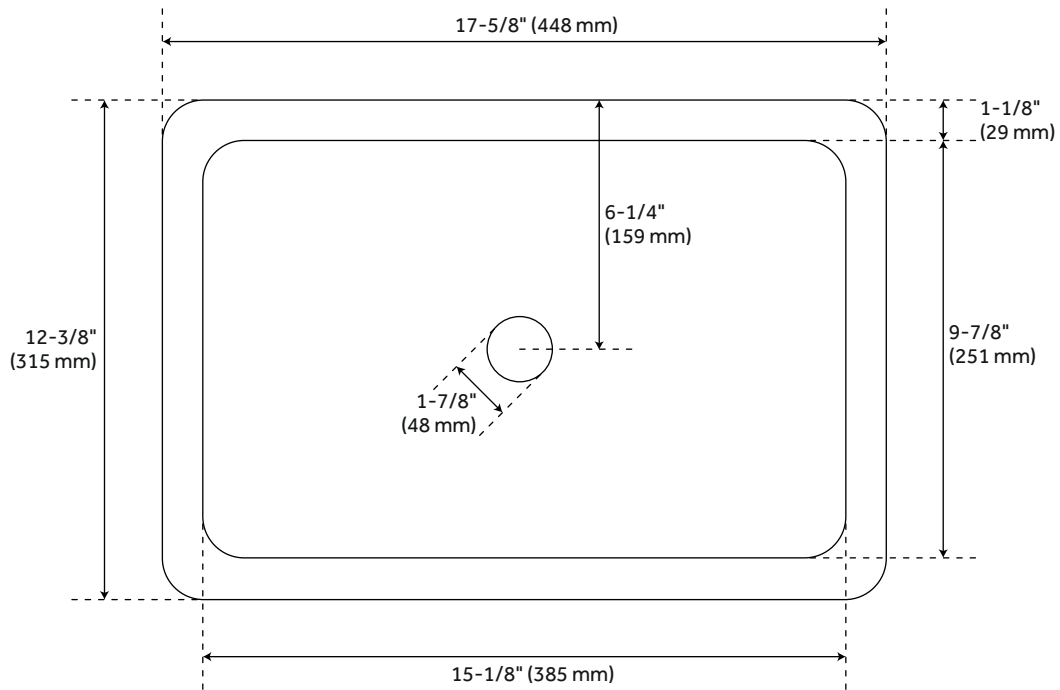

## FEATURES

Features: Narrow Depth  
Material: Marble  
Assembly Required: Yes  
Number of Basins: 1  
Sink Installation: Undermount - Rectangle  
Vanity Top Options: Carrara Marble  
Faucet Centers: 8"  
Basin Length: 15-1/8"  
Basin Width: 9-7/8"  
Water Depth To Overflow: 3-3/4"  
Fits Drain Hole Size: 1-1/2"  
Faucet Included: No  
Vanity Top Material: Marble  
Sink Material: Porcelain  
Vanity Top Thickness: 3cm  
Water Depth to Rim: 4-3/4"  
Size: 31"  
Sink Included: Yes  
Sink Color: White  
Basin Overflow: Yes  
Vanity Top Depth: 19"  
Vanity Top Width: 31"  
Backsplash: Yes  
Weight: 94.22

## ADDITIONAL FEATURES

- Includes countertop, backsplash, and white porcelain sink.
- Matching right or left sidesplash sold separately.
- To clean, add a few drops of mild cleanser, rinse with water and wipe dry.
- Stone is pre-sealed and polished to a smooth gloss.
- See Installation Instructions for directions to attach the vanity top and sink.

# 31" x 19" 3cm Narrow Marble Vanity Top with Rectangular Undermount Sink - Widespread - Carrara Marble

All dimensions and specifications are nominal and may vary. Use actual products for accuracy in critical situations.

# WHITE PORCELAIN SINK

All dimensions and specifications are nominal and may vary. Use actual products for accuracy in critical situations.