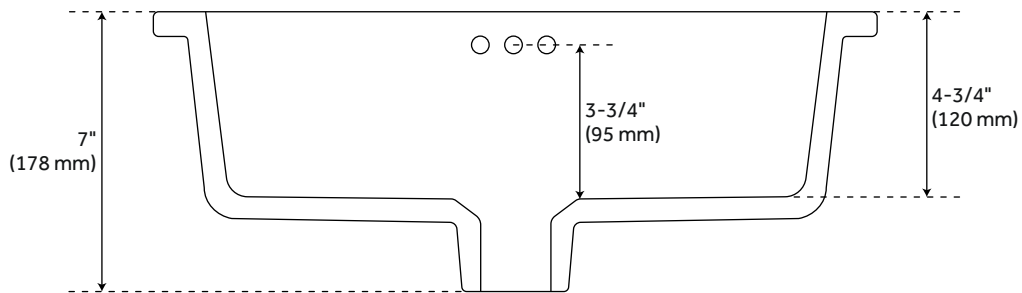

## FEATURES

Features: Narrow Depth  
Material: Marble  
Assembly Required: Yes  
Number of Basins: 1  
Sink Installation: Undermount - Rectangle  
Vanity Top Options: Carrara Marble  
Faucet Centers: 8"  
Basin Length: 15-1/8"  
Basin Width: 9-7/8"  
Water Depth To Overflow: 3-3/4"  
Fits Drain Hole Size: 1-1/2"  
Faucet Included: No  
Vanity Top Material: Marble  
Sink Material: Porcelain  
Vanity Top Thickness: 3cm  
Water Depth to Rim: 4-3/4"  
Size: 25"  
Sink Included: Yes  
Sink Color: White  
Basin Overflow: Yes  
Vanity Top Depth: 19"  
Vanity Top Width: 25"  
Backsplash: Yes  
Weight: 78.12

## ADDITIONAL FEATURES

- Includes countertop, backsplash, and white porcelain sink.
- Matching right or left sidesplash sold separately.
- To clean, add a few drops of mild cleanser, rinse with water and wipe dry.
- Stone is pre-sealed and polished to a smooth gloss.
- See Installation Instructions for directions to attach the vanity top and sink.

# 25" x 19" 3cm Narrow Marble Vanity Top with Rectangular Undermount Sink - Widespread - Carrara Marble

All dimensions and specifications are nominal and may vary. Use actual products for accuracy in critical situations.

# WHITE PORCELAIN SINK

All dimensions and specifications are nominal and may vary. Use actual products for accuracy in critical situations.