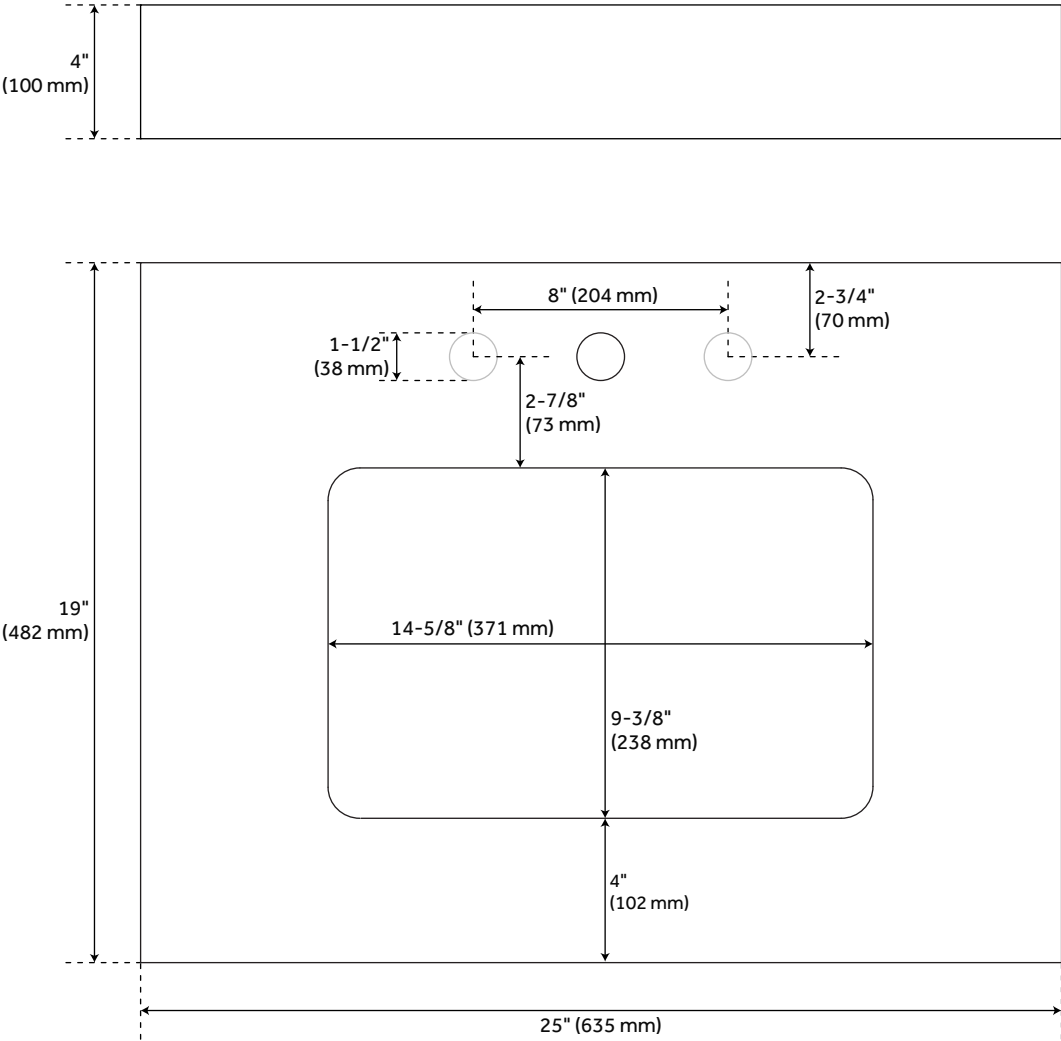

## FEATURES

Features: Narrow Depth  
Material: Marble  
Assembly Required: Yes  
Number of Basins: 1  
Sink Installation: Undermount - Rectangle  
Vanity Top Options: Carrara Marble  
Faucet Centers: 8"  
Basin Length: 15-1/8"  
Basin Width: 9-7/8"  
Water Depth To Overflow: 3-3/4"  
Fits Drain Hole Size: 1-1/2"  
Faucet Included: No  
Vanity Top Material: Marble  
Sink Material: Porcelain  
Vanity Top Thickness: 3cm  
Water Depth to Rim: 4-3/4"  
Size: 25"  
Sink Included: Yes  
Sink Color: White  
Basin Overflow: Yes  
Vanity Top Depth: 19"  
Vanity Top Width: 25"  
Backsplash: Yes  
Weight: 78.12

# 25" X 19" 3CM NARROW MARBLE VANITY TOP WITH RECTANGULAR UNDERMOUNT SINK - WIDESPREAD -

SKU: 497521  
Code: SH497521

## ADDITIONAL FEATURES

- Includes countertop, backsplash, and white porcelain sink.
- Matching right or left sidesplash sold separately.
- To clean, add a few drops of mild cleanser, rinse with water and wipe dry.
- Stone is pre-sealed and polished to a smooth gloss.
- See Installation Instructions for directions to attach the vanity top and sink.

# 25" x 19" 3cm Narrow Marble Vanity Top with Rectangular Undermount Sink - Widespread - Carrara Marble

All dimensions and specifications are nominal and may vary. Use actual products for accuracy in critical situations.