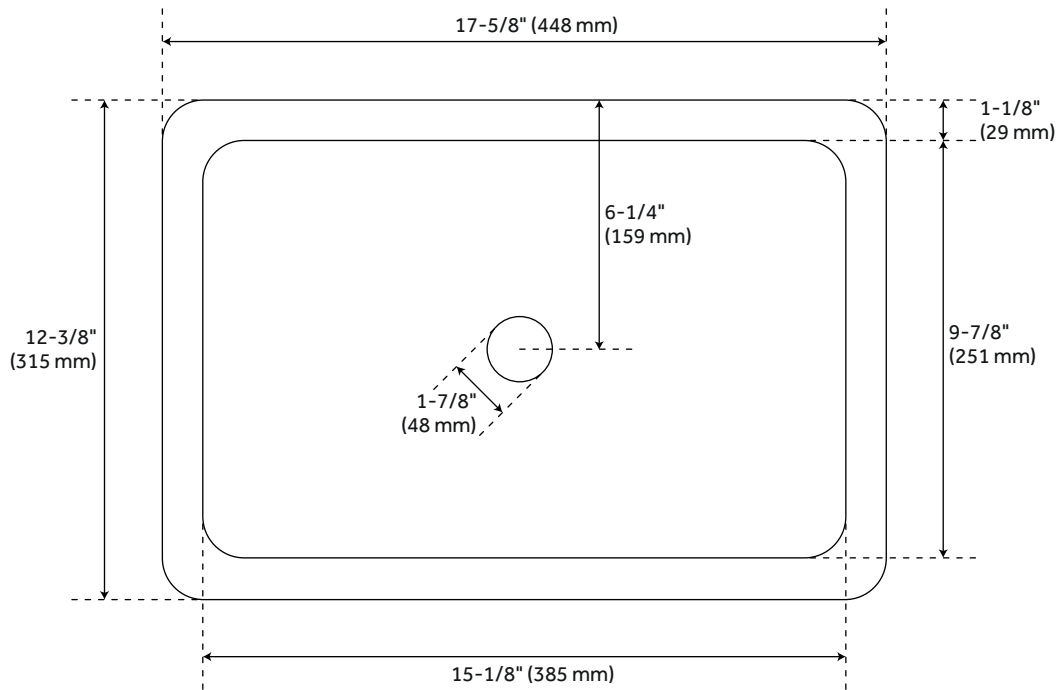

## FEATURES

Features: Narrow Depth  
Material: Marble  
Assembly Required: Yes  
Number of Basins: 1  
Sink Installation: Undermount - Rectangle  
Vanity Top Options: Carrara Marble  
Faucet Centers: 8"  
Basin Length: 15-1/8"  
Basin Width: 9-7/8"  
Water Depth To Overflow: 3-3/4"  
Fits Drain Hole Size: 1-1/2"  
Faucet Included: No  
Vanity Top Material: Marble  
Sink Material: Porcelain  
Vanity Top Thickness: 3cm  
Water Depth to Rim: 4-3/4"  
Size: 25"  
Sink Included: Yes  
Sink Color: White  
Basin Overflow: Yes  
Vanity Top Depth: 19"  
Vanity Top Width: 25"  
Backsplash: Yes  
Weight: 78.12

## ADDITIONAL FEATURES

- Includes countertop, backsplash, and white porcelain sink.
- Matching right or left sidesplash sold separately.
- To clean, add a few drops of mild cleanser, rinse with water and wipe dry.
- Stone is pre-sealed and polished to a smooth gloss.
- See Installation Instructions for directions to attach the vanity top and sink.

# 25" x 19" 3cm Narrow Marble Vanity Top with Rectangular Undermount Sink - Widespread - Carrara Marble

All dimensions and specifications are nominal and may vary. Use actual products for accuracy in critical situations.

# WHITE PORCELAIN SINK

All dimensions and specifications are nominal and may vary. Use actual products for accuracy in critical situations.