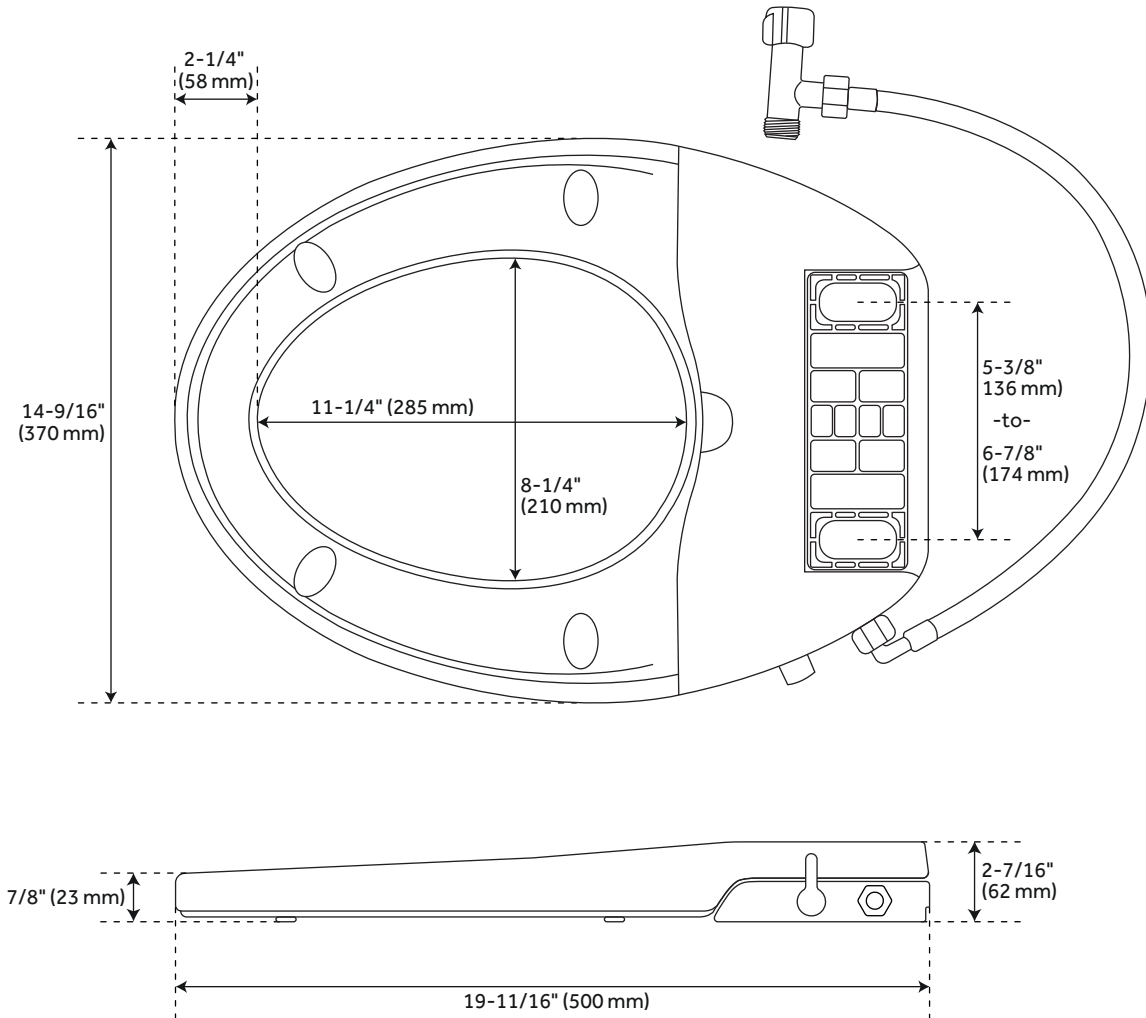

BROOKDALE ELONGATED BIDET SEAT - WHITE

SKU: 437000
Code: SHBDS300

FEATURES

Product Finish: White
Material: Plastic
Length: 14-1/4"
Width: 19-1/4"
Height: 2-5/8"
Bowl Shape: Elongated
Weight: 4

IAPMO
ASME A112.4.2/CSA B45.16

REVISED 2/8/2024

BROOKDALE ELONGATED BIDET SEAT - WHITE

SKU: 437000
Code: SHBDS300

ADDITIONAL FEATURES

- Seat without lid dimensions: 13-5/8" L x 19" W (front to back) x 2-1/2" H.
- Side knob allows for adjustment of angle, water volume, and cleaning type.
- Spray nozzle features multiple holes for a softer cleanse and water saving operation.
- Spray nozzle is self-cleaning, antibacterial, and removable for further cleaning.
- Bidet seat has a glossy finish with protective bumpers and self-closing seat/lid.
- Installs easily with quick-release system.
- Fits most standard elongated bowl toilets with adjustable hinge for side-to-side adjustment of 5-3/8" to 6-1/2" centers.
- Designed for one- and two-piece toilets.
- Toilet not included.

REVISED 2/8/2024

BROOKDALE ELONGATED BIDET SEAT - WHITE

All dimensions and specifications are nominal and may vary. Use actual products for accuracy in critical situations.