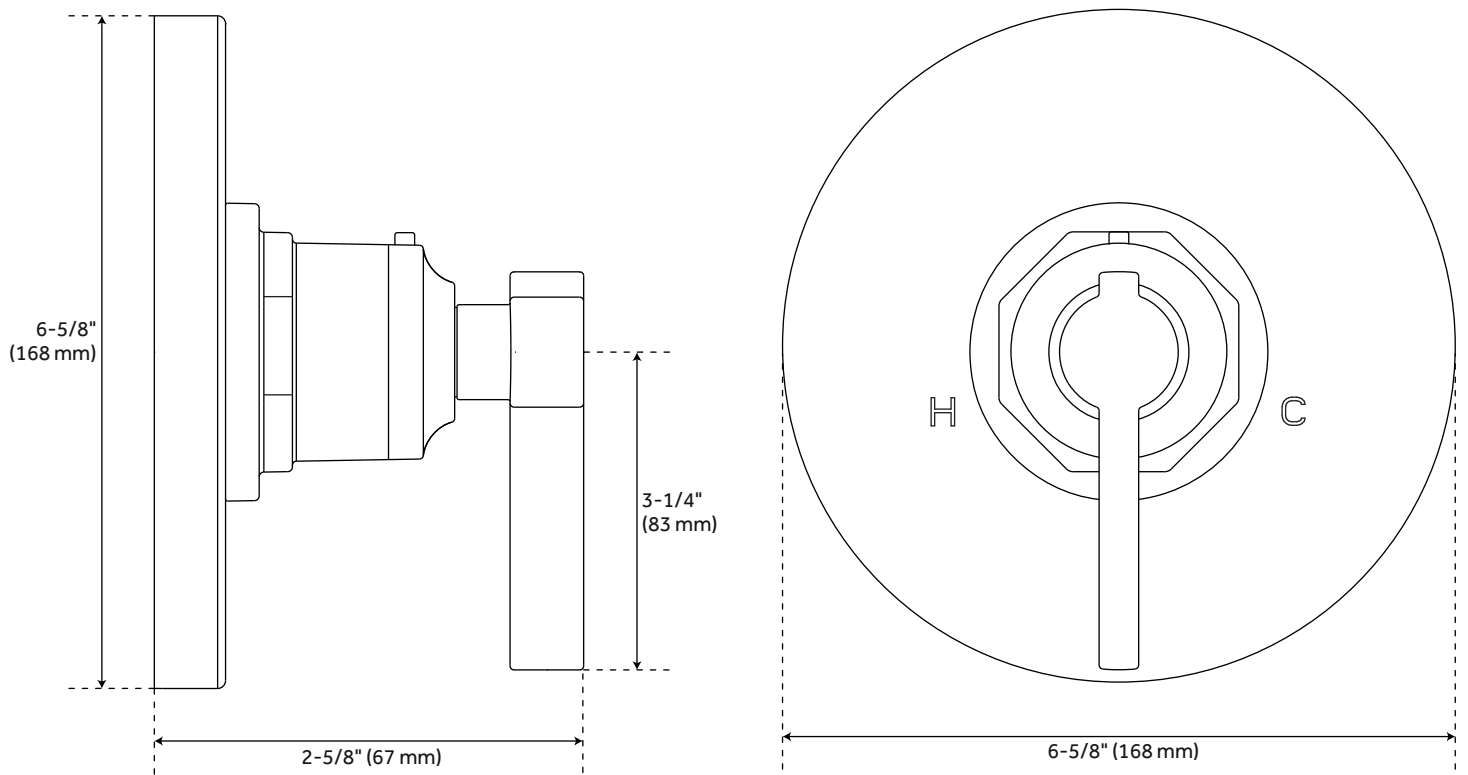

GREYFIELD THERMOSTATIC SHOWER VALVE

CODE: SHGF9009

All dimensions and specifications are nominal and may vary. Use actual products for accuracy in critical situations.