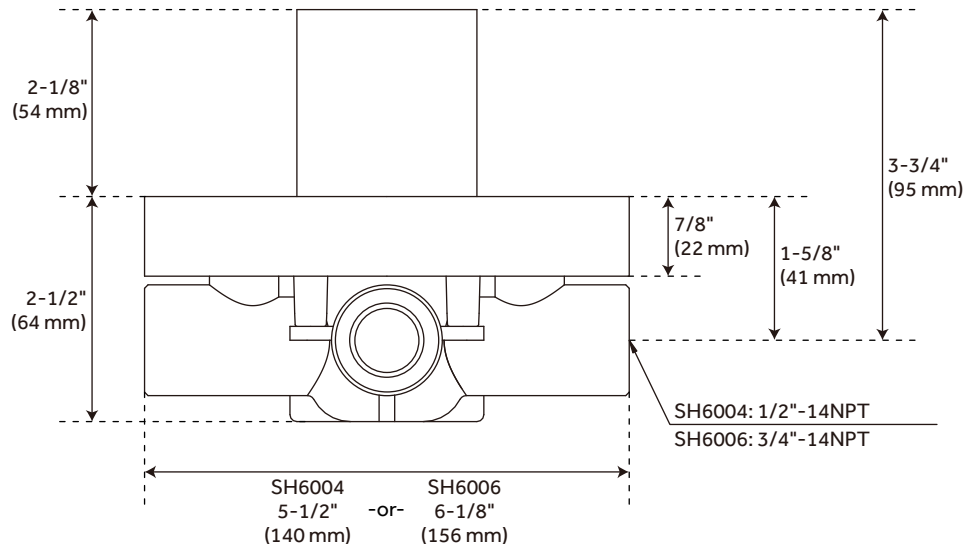

GREYFIELD OPTIONAL THERMOSTATIC VALVE WITH 1/2" -OR- 3/4" CONNECTION

CODE: SH6006

All dimensions and specifications are nominal and may vary. Use actual products for accuracy in critical situations.