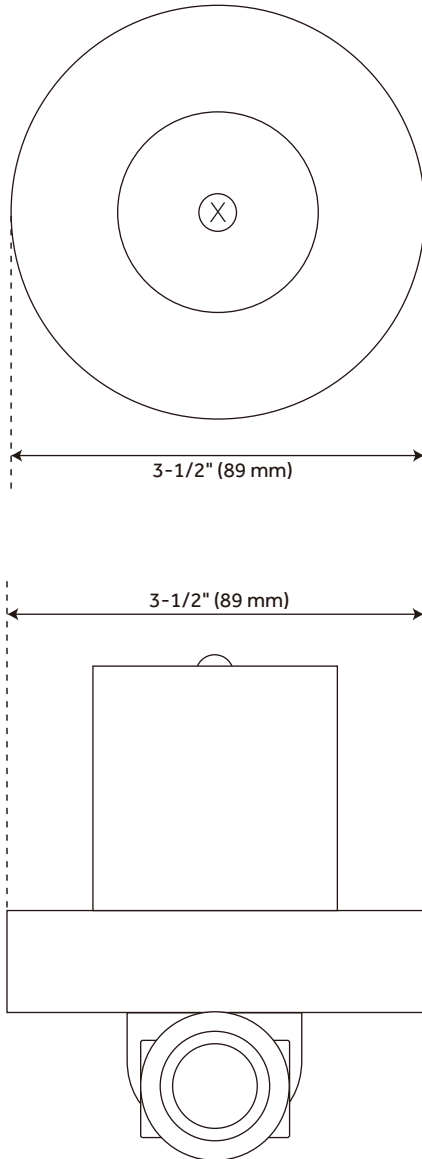

GREYFIELD OPTIONAL VOLUME CONTROL ROUGH-IN VALVE - 1/2" -OR- 3/4" CONNECTION

CODE: SH6040

All dimensions and specifications are nominal and may vary. Use actual products for accuracy in critical situations.