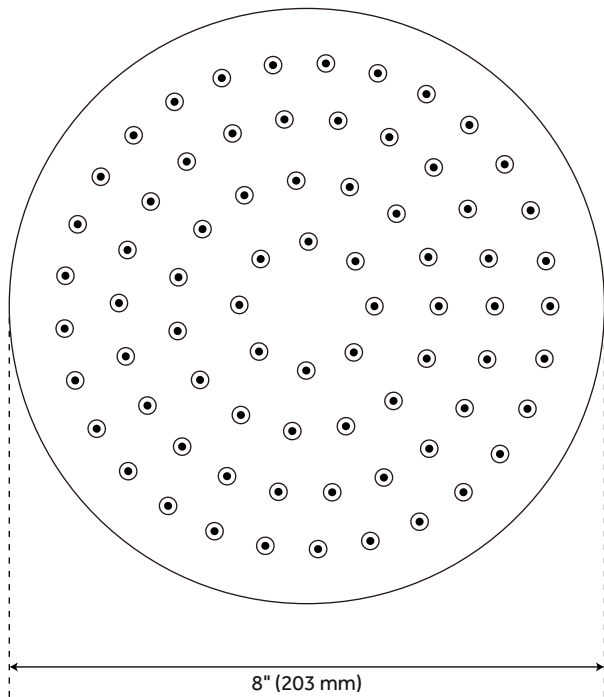

GREYFIELD RAINFALL SHOWER HEAD

CODE: SHRSB820RG

All dimensions and specifications are nominal and may vary. Use actual products for accuracy in critical situations.