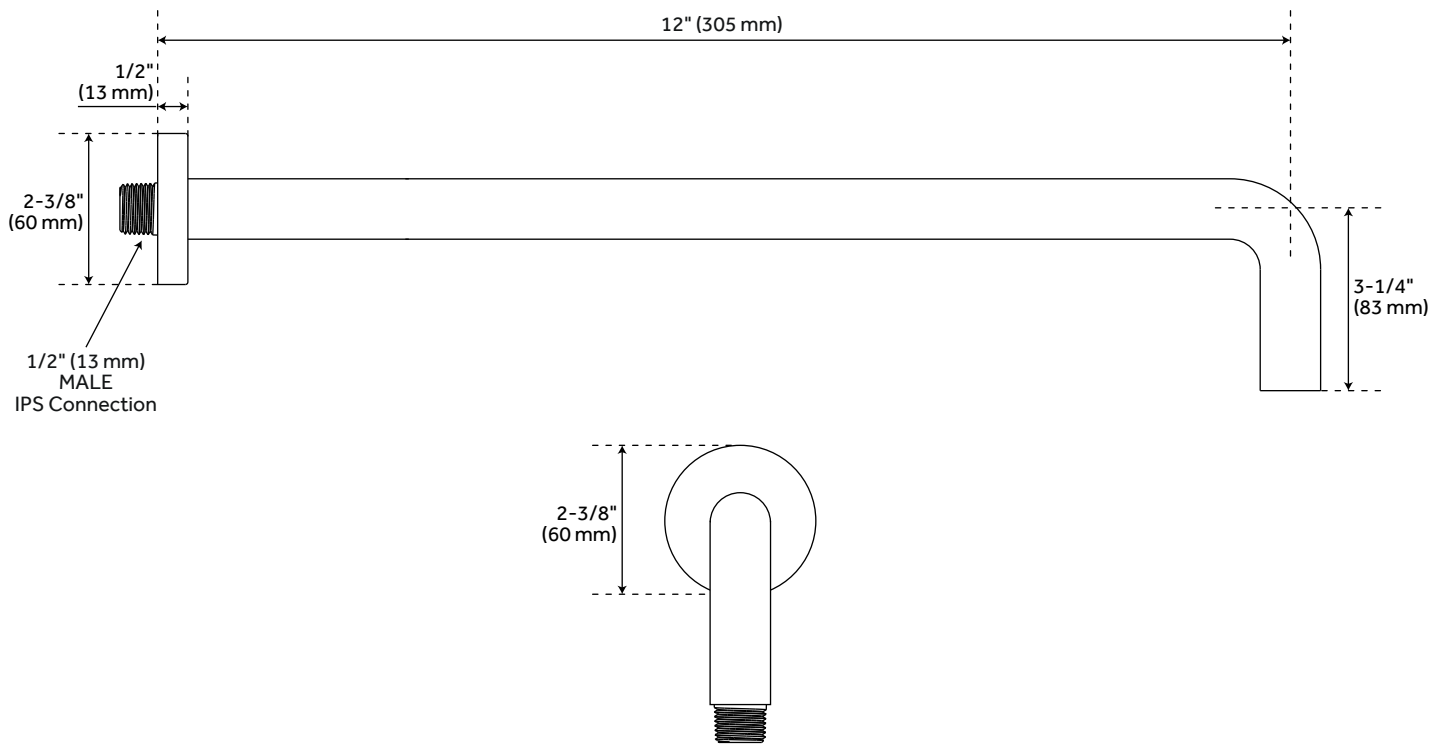

GREYFIELD WALL-MOUNT SHOWER ARM

CODE: SHRSA123

All dimensions and specifications are nominal and may vary. Use actual products for accuracy in critical situations.