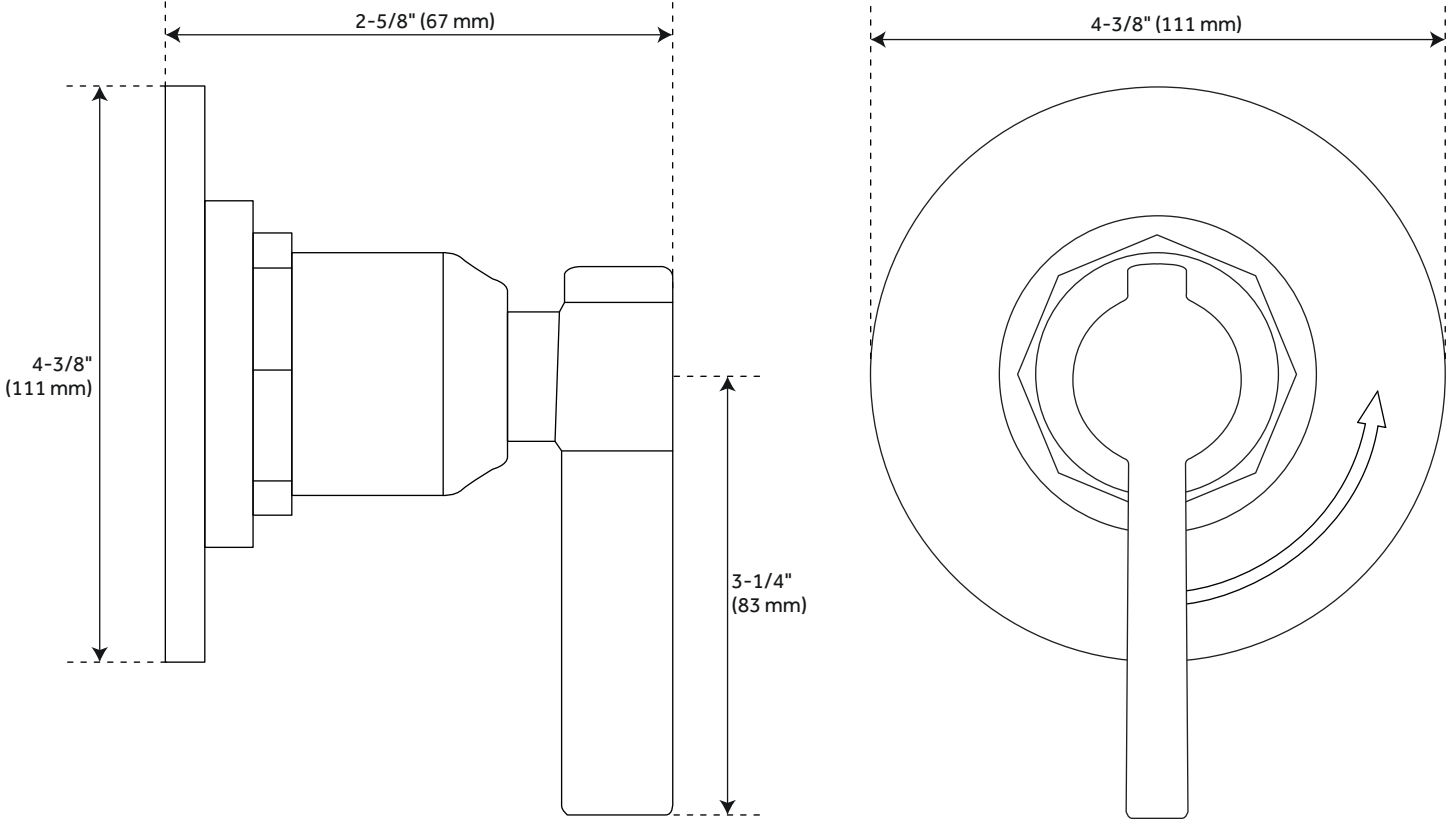

GREYFIELD IN-WALL SHOWER VOLUME CONTROL HANDLE

CODE: SHGF9007

All dimensions and specifications are nominal and may vary. Use actual products for accuracy in critical situations.