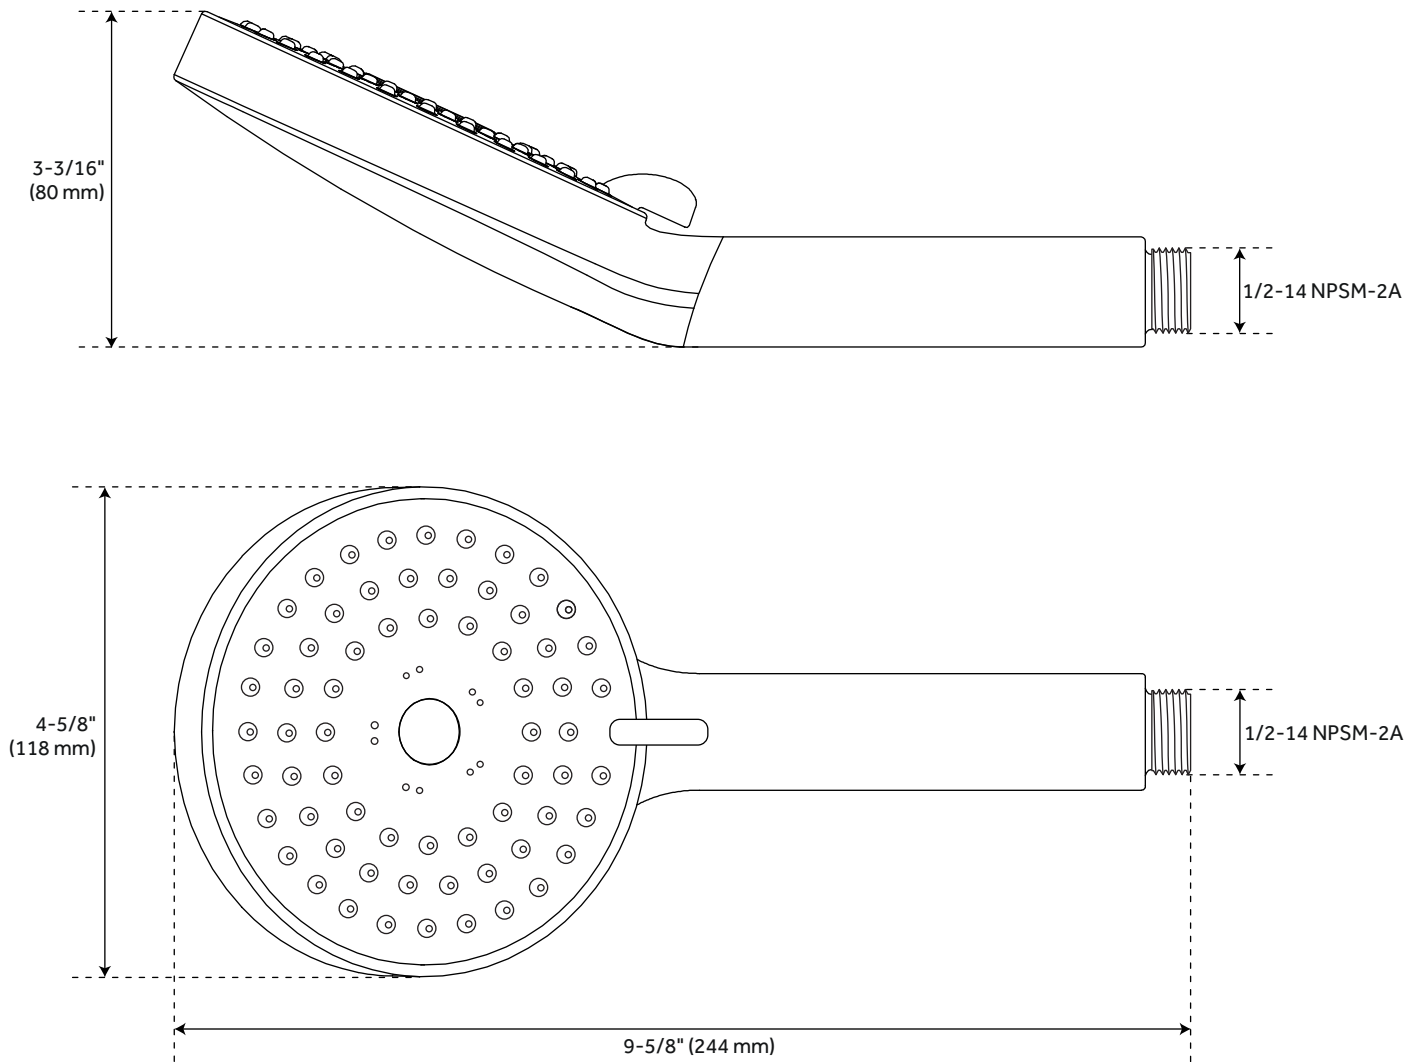

GREYFIELD MULTIFUNCTION HAND SHOWER

CODE: SHHS4110G

All dimensions and specifications are nominal and may vary. Use actual products for accuracy in critical situations.