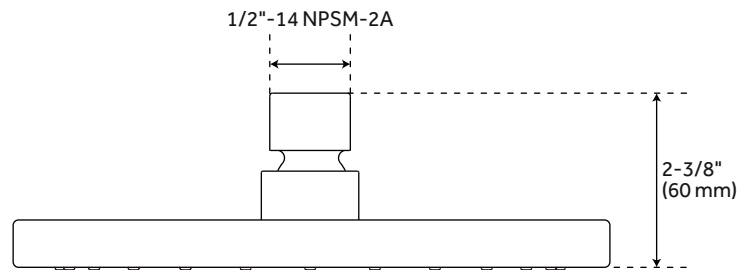

GREYFIELD RAINFALL SHOWER HEAD

CODE: SHRSB820RG

All dimensions and specifications are nominal and may vary. Use actual products for accuracy in critical situations.