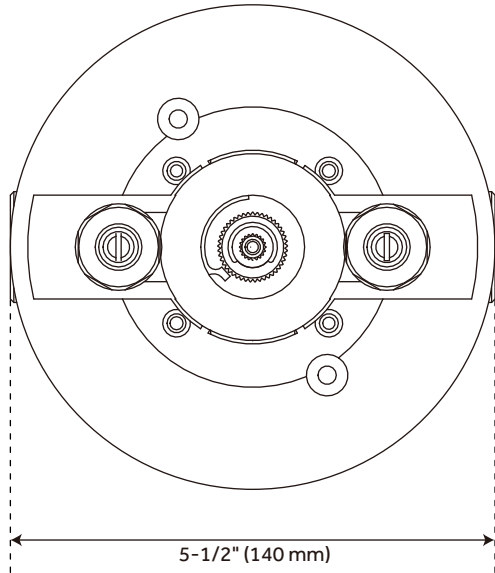

GREYFIELD OPTIONAL THERMOSTATIC VALVE WITH 1/2" -OR- 3/4" CONNECTION

CODE: SH6006

All dimensions and specifications are nominal and may vary. Use actual products for accuracy in critical situations.