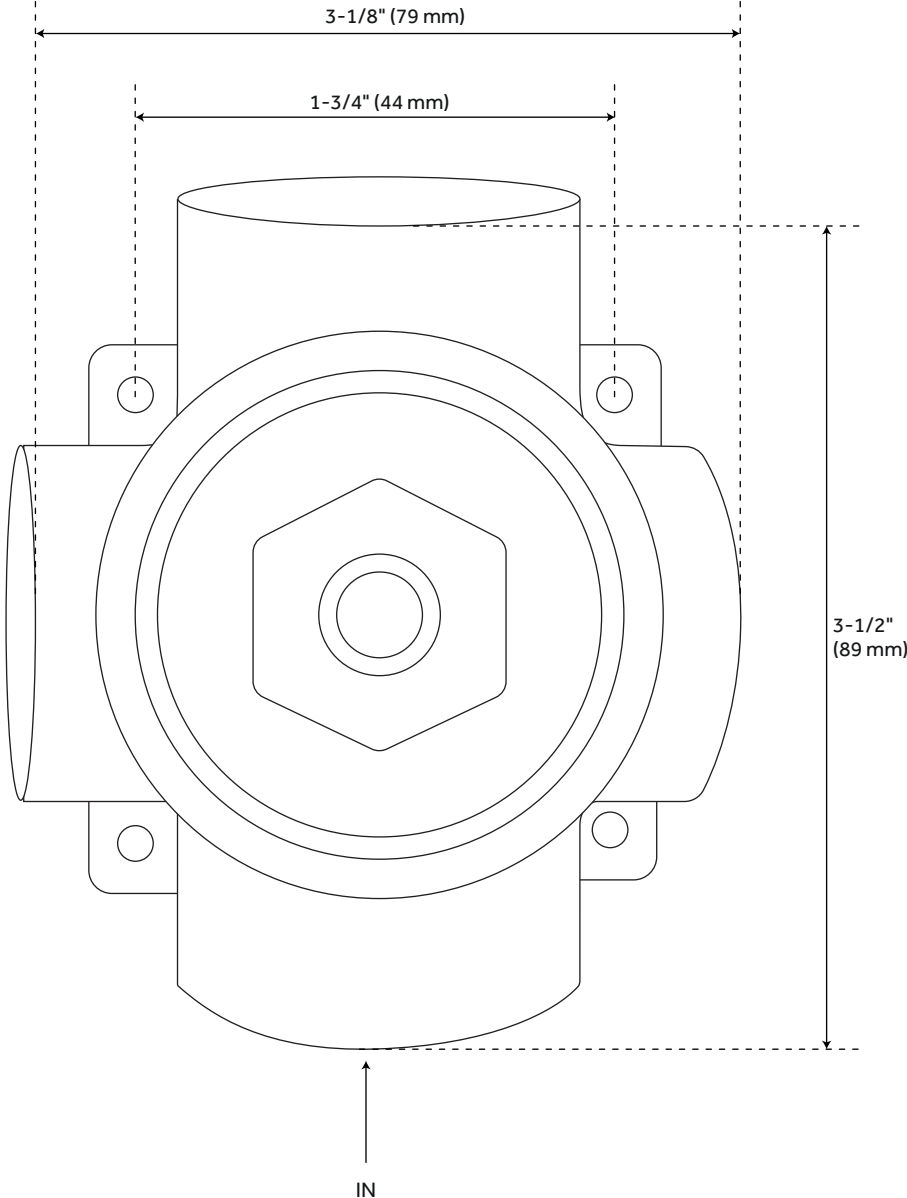

GREYFIELD OPTIONAL 3-WAY IN-WALL DIVERTER ROUGH-IN VALVE - 3/4"

CODE: SH6103

All dimensions and specifications are nominal and may vary. Use actual products for accuracy in critical situations.