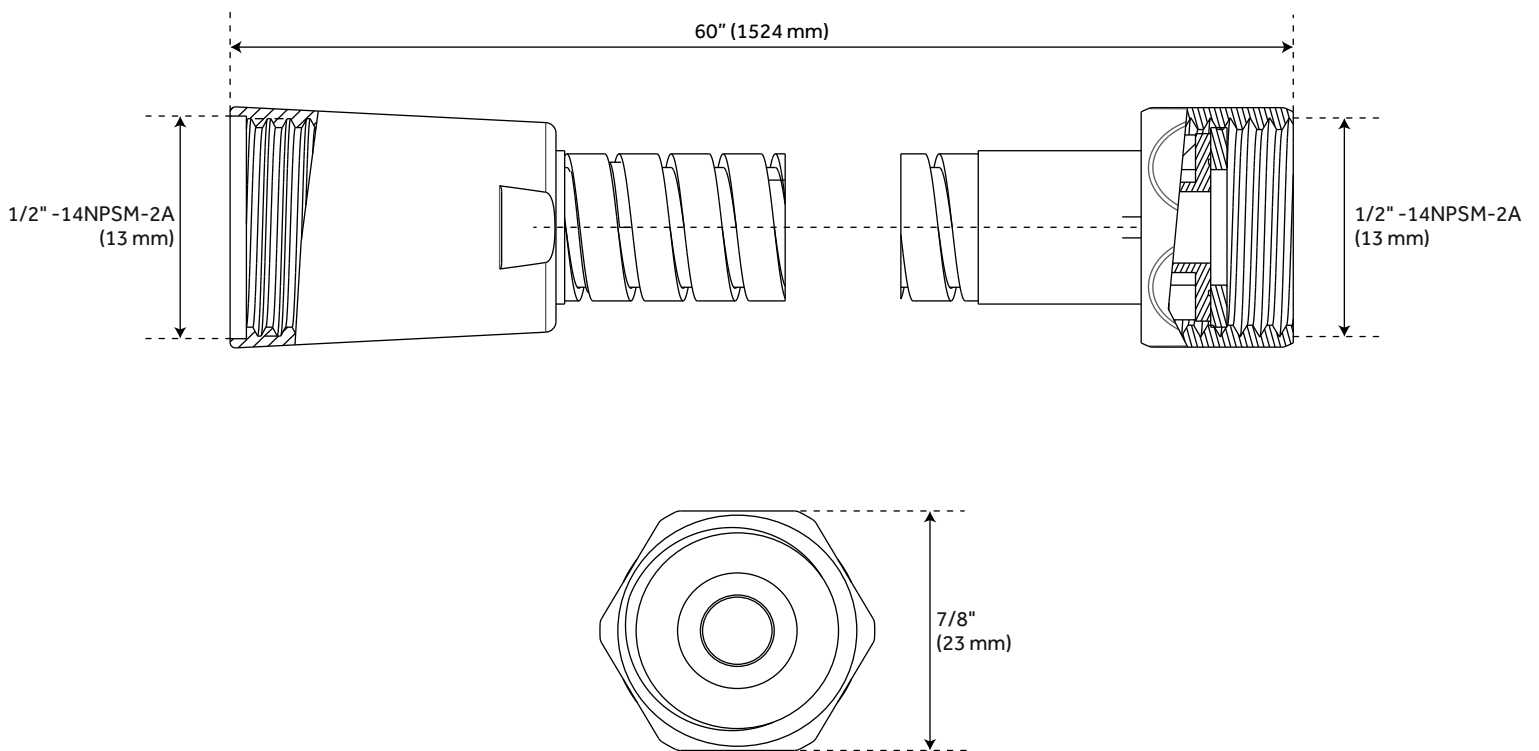

GREYFIELD HAND SHOWER HOSE

CODE: SHH1010

All dimensions and specifications are nominal and may vary. Use actual products for accuracy in critical situations.