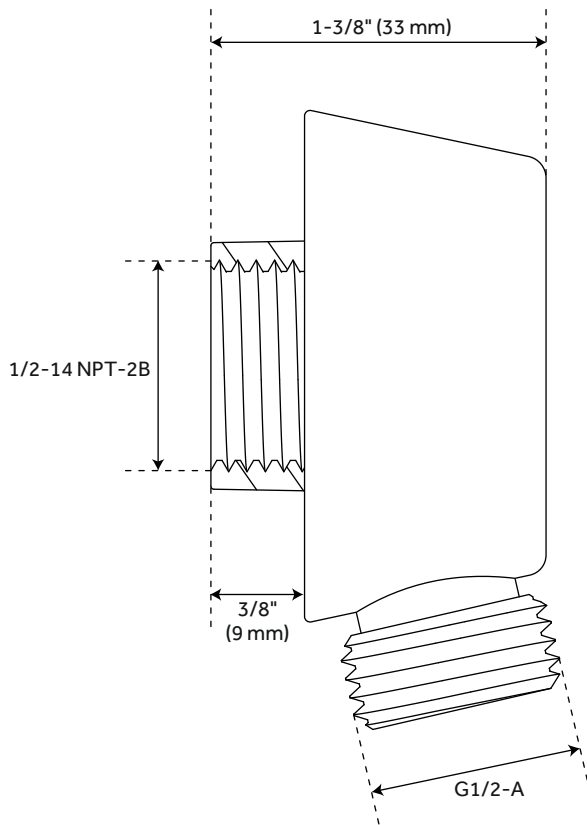

# GREYFIELD HAND SHOWER HOSE

CODE: SHH1010

All dimensions and specifications are nominal and may vary. Use actual products for accuracy in critical situations.

# GREYFIELD WATER SUPPLY ELBOW

CODE: SHWE2040

All dimensions and specifications are nominal and may vary. Use actual products for accuracy in critical situations.