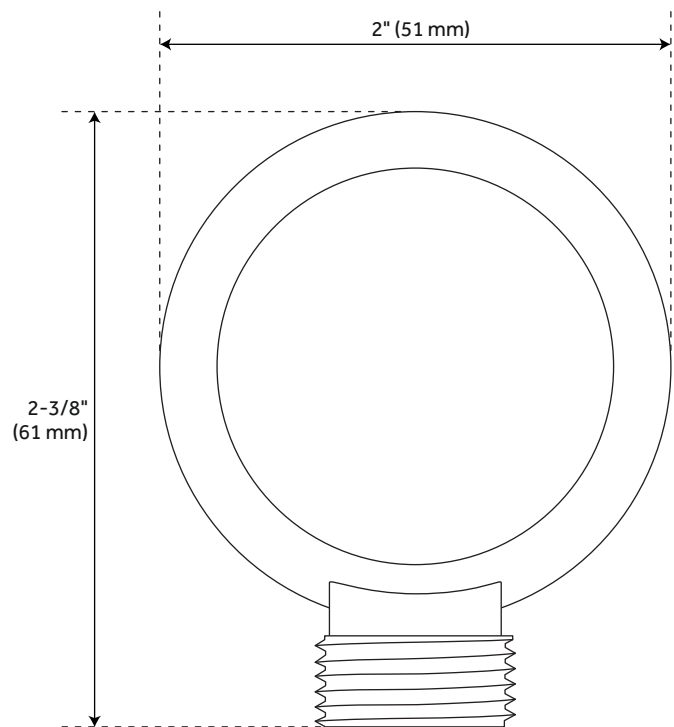

Handle Type: Lever

NPT Connection: 1/2"

Shower Head Installation Type: Wall

Number of Shower Heads: 2

Shower Head Spray: Single Function

Shower Head Length: 8"

Shower Head Width: 8"

Shower Arm Included: Yes

Shower Arm Extension: 12-3/8"

Shower Arm Height: 5-3/8"

Shower Head IPS: 1/2"

Shower Head Swivel: No

Valve Trim Width: 6-11/16"

Valve Trim Height: 6-11/16"

Slide Bar Length: 28"

Hand Shower Length: 8-7/8"

# GREYFIELD HAND SHOWER HOSE

CODE: SHH1010

All dimensions and specifications are nominal and may vary. Use actual products for accuracy in critical situations.

# GREYFIELD WATER SUPPLY ELBOW

CODE: SHWE2040

All dimensions and specifications are nominal and may vary. Use actual products for accuracy in critical situations.