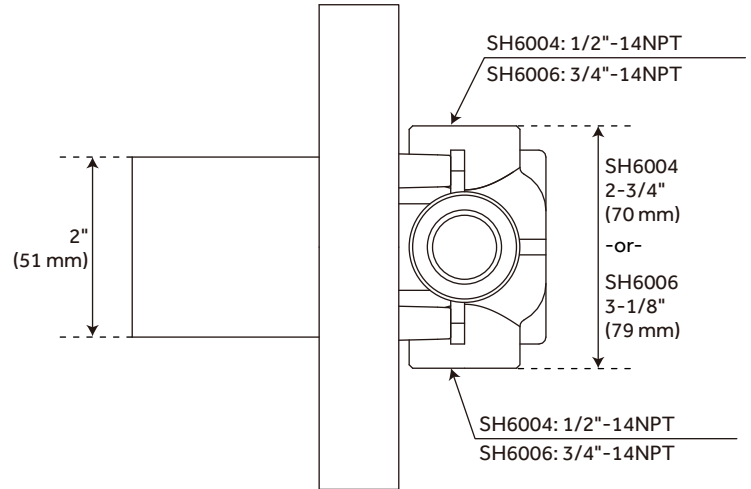

GREYFIELD OPTIONAL THERMOSTATIC VALVE WITH 1/2" -OR- 3/4" CONNECTION

CODE: SH6006

All dimensions and specifications are nominal and may vary. Use actual products for accuracy in critical situations.