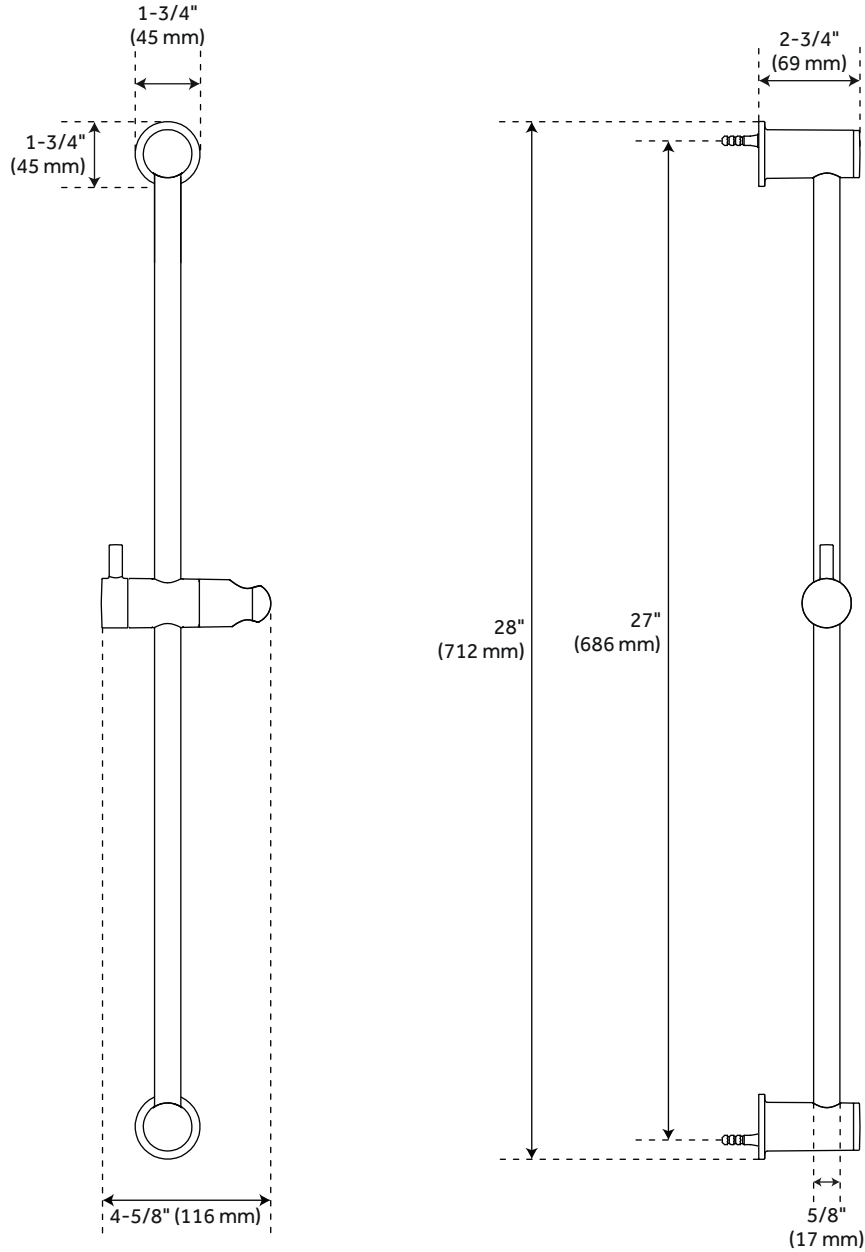

GREYFIELD SLIDE BAR

CODE: SHSB3040

All dimensions and specifications are nominal and may vary. Use actual products for accuracy in critical situations.