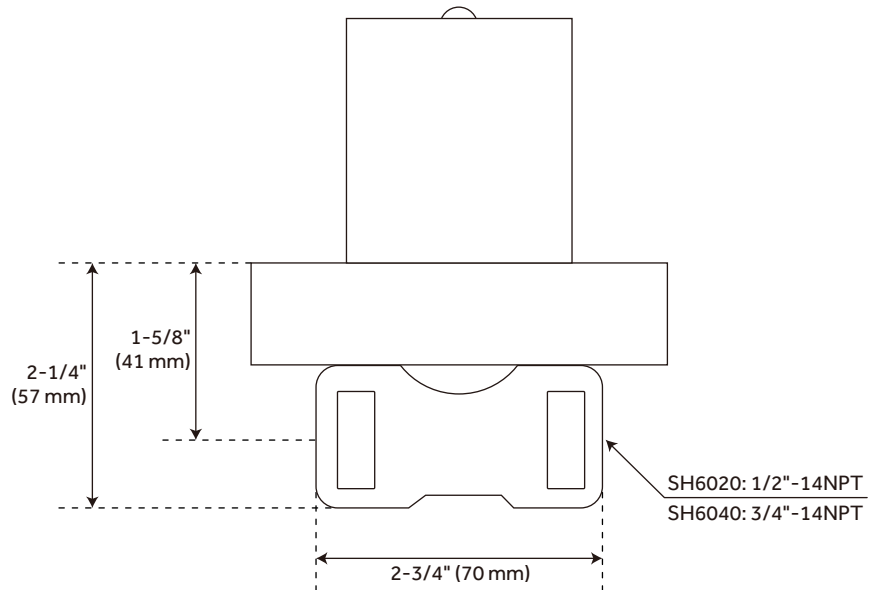

GREYFIELD OPTIONAL VOLUME CONTROL ROUGH-IN VALVE - 1/2" -OR- 3/4" CONNECTION

CODE: SH6040

All dimensions and specifications are nominal and may vary. Use actual products for accuracy in critical situations.