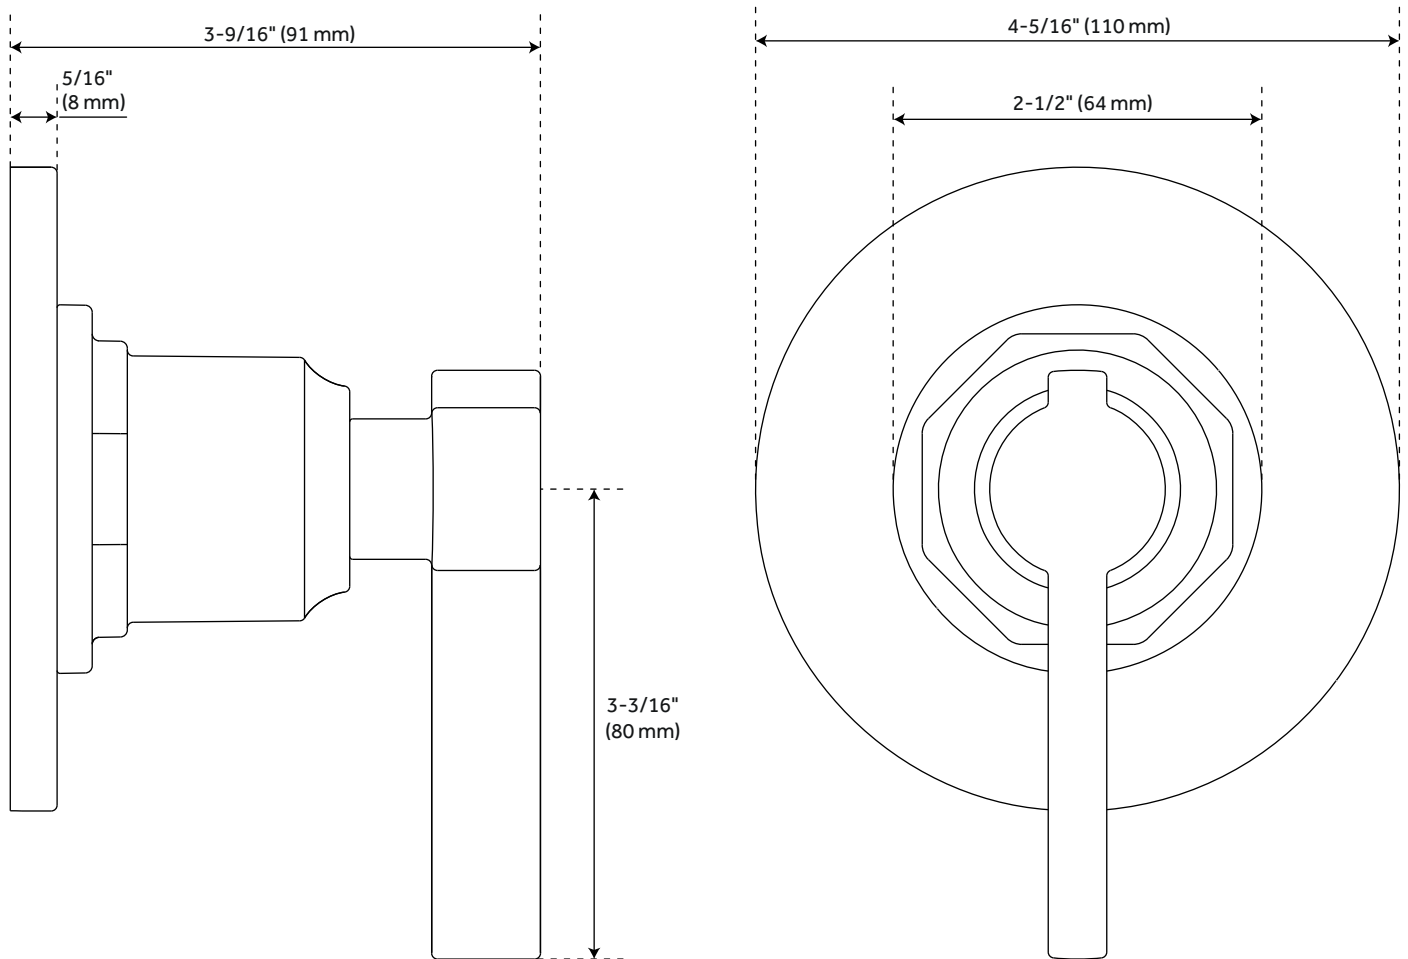

GREYFIELD IN-WALL SHOWER DIVERTER

CODE: SHGF9005

All dimensions and specifications are nominal and may vary. Use actual products for accuracy in critical situations.