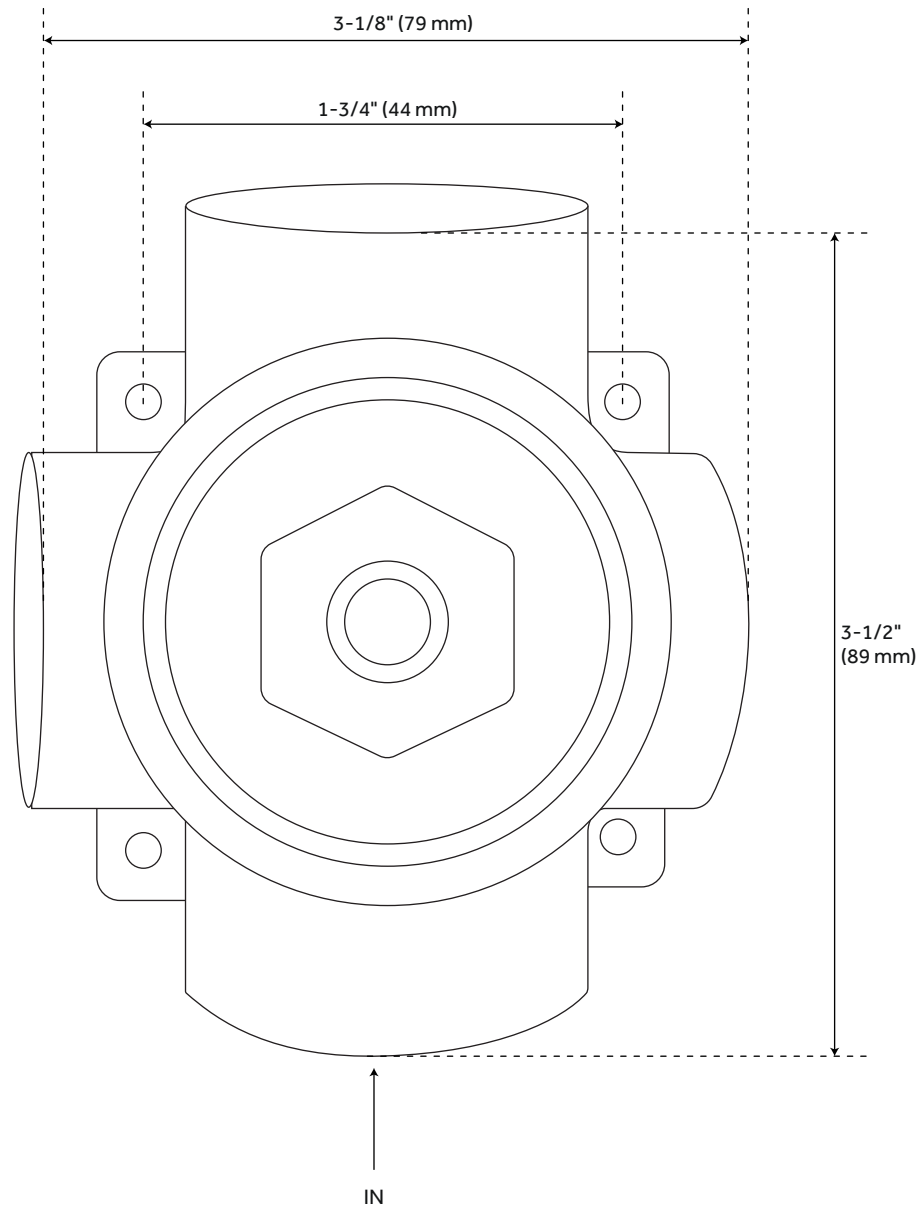

ASME A112.18.1/CSA B125.1
WaterSense by IAPMO
Massachusetts Accepted

FEATURES

Installation Type: Wall Mount
Features: Thermostatic, Rough-In Included
Design: Modern
Material: Brass,ABS
Mounting Hardware Included: Yes
Assembly Required: Yes
Shape: Round
Handle Type: Lever
NPT Connection: 1/2"
Shower Head Installation Type: Wall
Number of Shower Heads: 1
Shower Head Spray: Single Function
Shower Head Length: 8"
Shower Head Width: 8"
Shower Arm Included: Yes
Shower Arm Extension: 12-3/8"
Shower Arm Height: 5-3/8"
Shower Head: 1/2" NPSM
Shower Head Swivel: Yes
Valve Trim Width: 6-11/16"
Valve Trim Height: 6-11/16"
Slide Bar Length: 28"
Hand Shower Length: 9-5/8"
Hand Shower Hose Length: 60"
Hand Shower Material: ABS
Hand Shower Flow Rate: 1.8 gpm (6.8 L/min) @ 80 psi
Diverter Included: Yes
Diverter Outlets: 3
Shower Head Flow Rate: 1.8 gpm (6.8 L/min) @ 80 psi
Rainfall Shower Head Flow Rate: 1.8 gpm (6.8 L/min) @ 80 psi
Ceramic Disc Cartridges: Yes

12" Wall-Mount Rainfall Shower Arm:

- Solid brass construction.
- Escutcheon included.

8" Modern Round Rainfall Shower Head - 1.8 GPM:

- Single function shower head (full spray).
- Easy clean rubber nozzles.
- Brass ball joint.

GREYFIELD IN-WALL SHOWER DIVERTER

CODE: SHGF9005

All dimensions and specifications are nominal and may vary. Use actual products for accuracy in critical situations.

GREYFIELD OPTIONAL 3-WAY IN-WALL DIVERTER ROUGH-IN VALVE - 3/4"

CODE: SH6103

All dimensions and specifications are nominal and may vary. Use actual products for accuracy in critical situations.

GREYFIELD IN-WALL SHOWER VOLUME CONTROL HANDLE

CODE: SHGF9007

All dimensions and specifications are nominal and may vary. Use actual products for accuracy in critical situations.