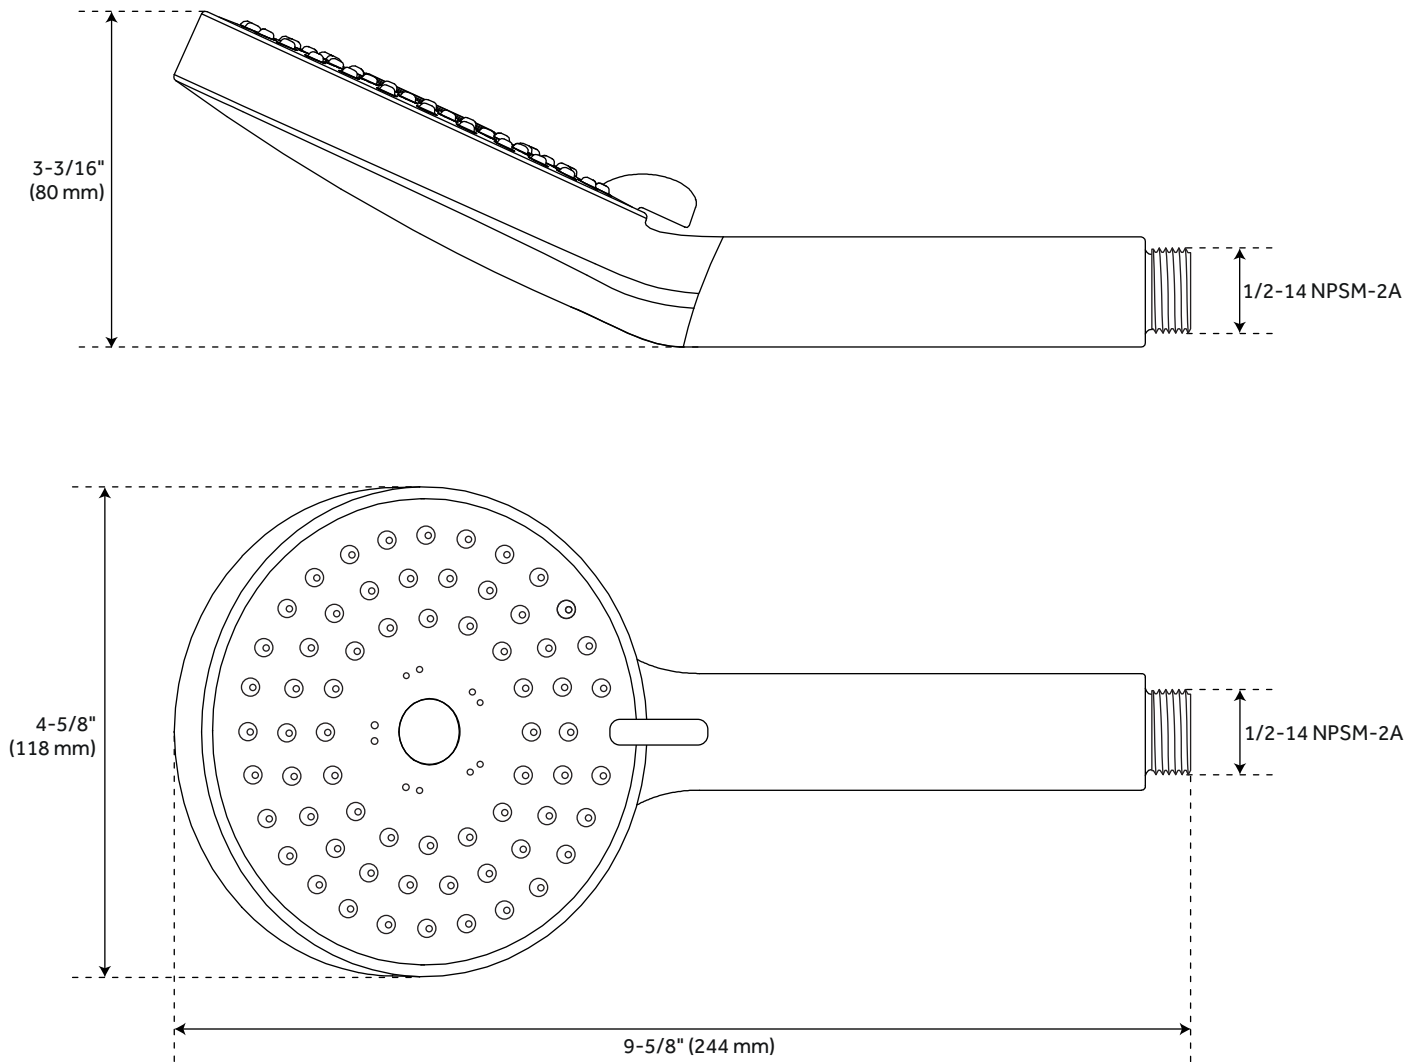

12" Wall-Mount Rainfall Shower Arm:

- Solid brass construction.
- Escutcheon included.

8" Modern Round Rainfall Shower Head - 1.8 GPM:

- Single function shower head (full spray).
- Easy clean rubber nozzles.
- Brass ball joint.

60" Stretchable Metal Hand Shower Hose:

- Double spiral constructed hose.

Swivel Water Supply Elbow and Bracket for Hand Shower :

- 1/2" Female wall connection.
- 1/2" Male hose connection.
- Brass inlet/outlet, ABS body.

CODE: SHRSA123

All dimensions and specifications are nominal and may vary. Use actual products for accuracy in critical situations.

GREYFIELD RAINFALL SHOWER HEAD

CODE: SHRSB820RG

All dimensions and specifications are nominal and may vary. Use actual products for accuracy in critical situations.

GREYFIELD MULTIFUNCTION HAND SHOWER

CODE: SHHS4110G

All dimensions and specifications are nominal and may vary. Use actual products for accuracy in critical situations.

GREYFIELD HAND SHOWER HOSE

CODE: SHH1010