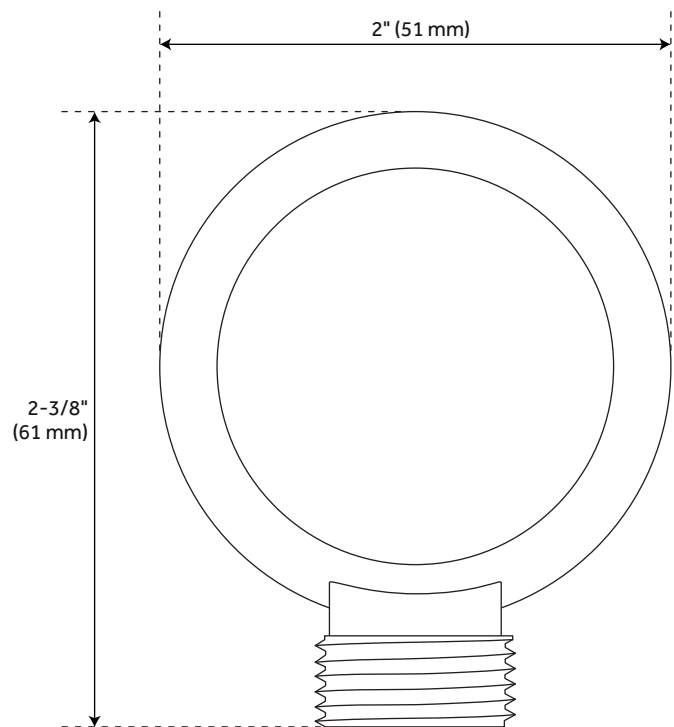

ASME A112.18.1/CSA B125.1
WaterSense by IAPMO
Massachusetts Accepted

FEATURES

Installation Type: Wall Mount
Features: Thermostatic, Rough-In Included
Design: Modern
Material: Brass,ABS
Mounting Hardware Included: Yes
Assembly Required: Yes
Shape: Round
Handle Type: Lever
NPT Connection: 1/2"
Shower Head Installation Type: Wall
Number of Shower Heads: 1
Shower Head Spray: Single Function
Shower Head Length: 8"
Shower Head Width: 8"
Shower Arm Included: Yes
Shower Arm Extension: 12-3/8"
Shower Arm Height: 5-3/8"
Shower Head: 1/2" NPSM
Shower Head Swivel: Yes
Valve Trim Width: 6-11/16"
Valve Trim Height: 6-11/16"
Slide Bar Length: 28"
Hand Shower Length: 9-5/8"
Hand Shower Hose Length: 60"
Hand Shower Material: ABS
Hand Shower Flow Rate: 1.8 gpm (6.8 L/min) @ 80 psi
Diverter Included: Yes
Diverter Outlets: 3
Shower Head Flow Rate: 1.8 gpm (6.8 L/min) @ 80 psi
Rainfall Shower Head Flow Rate: 1.8 gpm (6.8 L/min) @ 80 psi
Ceramic Disc Cartridges: Yes

60" Stretchable Metal Hand Shower Hose:

- Double spiral constructed hose.

Swivel Water Supply Elbow and Bracket for Hand Shower :

- 1/2" Female wall connection.
- 1/2" Male hose connection.
- Brass inlet/outlet, ABS body.

GREYFIELD MULTIFUNCTION HAND SHOWER

CODE: SHHS4110G

All dimensions and specifications are nominal and may vary. Use actual products for accuracy in critical situations.

GREYFIELD HAND SHOWER HOSE

CODE: SHH1010

All dimensions and specifications are nominal and may vary. Use actual products for accuracy in critical situations.

GREYFIELD WATER SUPPLY ELBOW

CODE: SHWE2040

All dimensions and specifications are nominal and may vary. Use actual products for accuracy in critical situations.