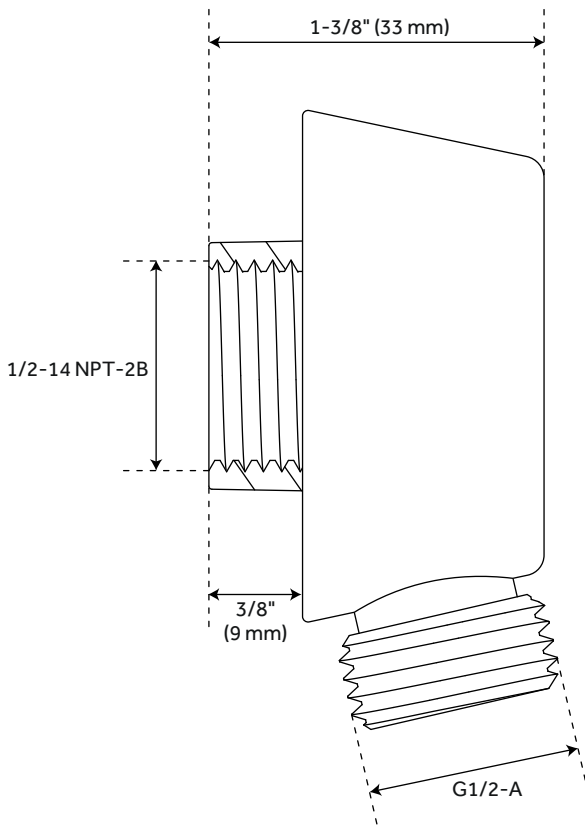

ASME A112.18.1/CSA B125.1
WaterSense by IAPMO
Massachusetts Accepted

FEATURES

Installation Type: Wall Mount
Features: Thermostatic, Rough-In Included
Design: Modern
Material: Brass,ABS
Mounting Hardware Included: Yes
Assembly Required: Yes
Shape: Round
Handle Type: Lever
NPT Connection: 1/2"
Shower Head Installation Type: Wall
Number of Shower Heads: 1
Shower Head Spray: Single Function
Shower Head Length: 8"
Shower Head Width: 8"
Shower Arm Included: Yes
Shower Arm Extension: 12-3/8"
Shower Arm Height: 5-3/8"
Shower Head: 1/2" NPSM
Shower Head Swivel: Yes
Valve Trim Width: 6-11/16"
Valve Trim Height: 6-11/16"
Slide Bar Length: 28"
Hand Shower Length: 9-5/8"
Hand Shower Hose Length: 60"
Hand Shower Material: ABS
Hand Shower Flow Rate: 1.8 gpm (6.8 L/min) @ 80 psi
Diverter Included: Yes
Diverter Outlets: 3
Shower Head Flow Rate: 1.8 gpm (6.8 L/min) @ 80 psi
Rainfall Shower Head Flow Rate: 1.8 gpm (6.8 L/min) @ 80 psi
Ceramic Disc Cartridges: Yes

12" Wall-Mount Rainfall Shower Arm:

- Solid brass construction.
- Escutcheon included.

8" Modern Round Rainfall Shower Head - 1.8 GPM:

- Single function shower head (full spray).
- Easy clean rubber nozzles.
- Brass ball joint.

GREYFIELD MULTIFUNCTION HAND SHOWER

CODE: SHHS4110G

All dimensions and specifications are nominal and may vary. Use actual products for accuracy in critical situations.

GREYFIELD HAND SHOWER HOSE

CODE: SHH1010

All dimensions and specifications are nominal and may vary. Use actual products for accuracy in critical situations.

GREYFIELD WATER SUPPLY ELBOW

CODE: SHWE2040

All dimensions and specifications are nominal and may vary. Use actual products for accuracy in critical situations.