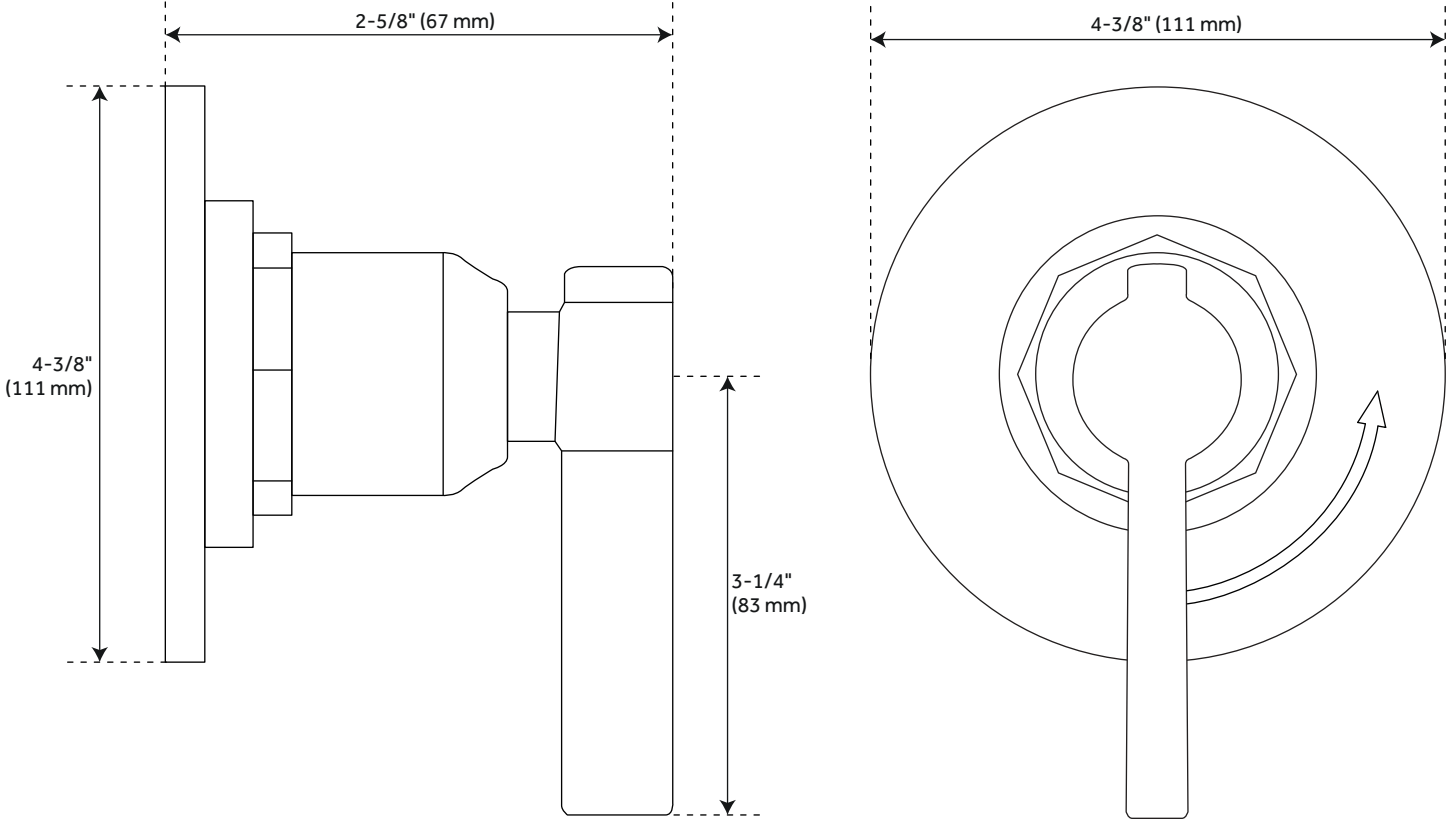

12" Wall-Mount Rainfall Shower Arm:

- Solid brass construction.
- Escutcheon included.

8" Modern Round Rainfall Shower Head - 1.8 GPM:

- Single function shower head (full spray).
- Easy clean rubber nozzles.
- Brass ball joint.

All dimensions and specifications are nominal and may vary. Use actual products for accuracy in critical situations.

GREYFIELD WATER SUPPLY ELBOW

CODE: SHWE2040

All dimensions and specifications are nominal and may vary. Use actual products for accuracy in critical situations.

GREYFIELD IN-WALL SHOWER DIVERTER

CODE: SHGF9005

All dimensions and specifications are nominal and may vary. Use actual products for accuracy in critical situations.

GREYFIELD OPTIONAL 3-WAY IN-WALL DIVERTER ROUGH-IN VALVE - 3/4"

CODE: SH6103

All dimensions and specifications are nominal and may vary. Use actual products for accuracy in critical situations.

GREYFIELD IN-WALL SHOWER VOLUME CONTROL HANDLE

CODE: SHGF9007

All dimensions and specifications are nominal and may vary. Use actual products for accuracy in critical situations.