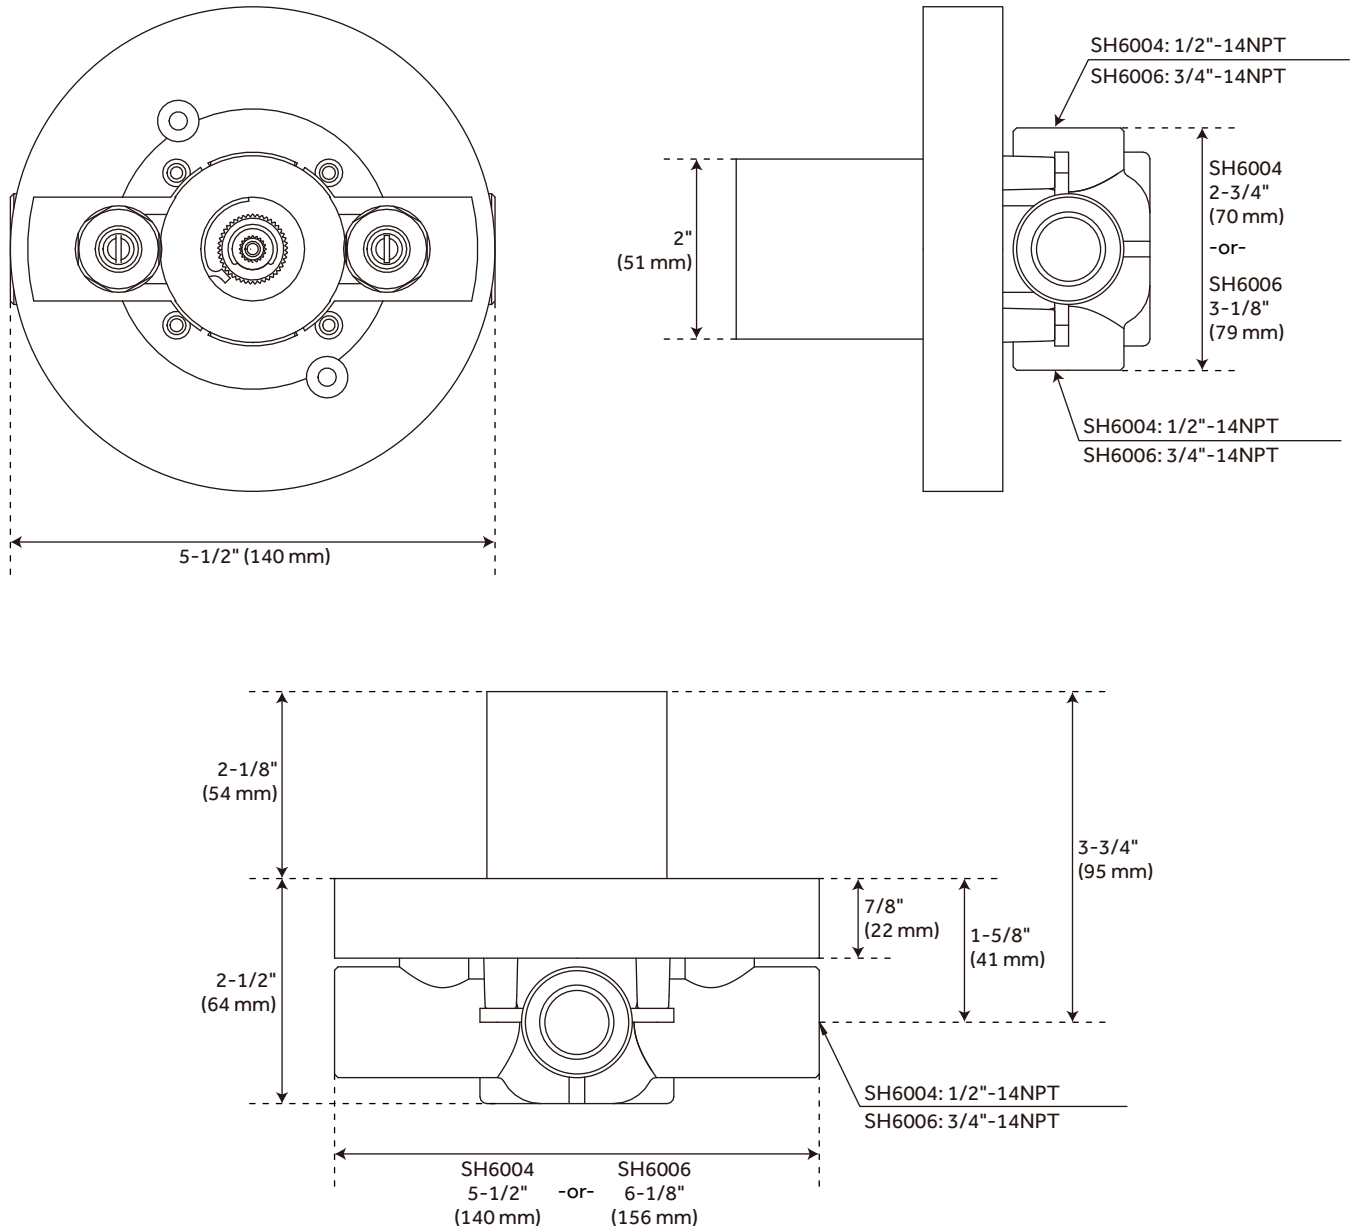

12" Wall-Mount Rainfall Shower Arm:

- Solid brass construction.
- Escutcheon included.

8" Modern Round Rainfall Shower Head - 1.8 GPM:

- Single function shower head (full spray).
- Easy clean rubber nozzles.
- Brass ball joint.

60" Stretchable Metal Hand Shower Hose:

- Double spiral constructed hose.

Swivel Water Supply Elbow and Bracket for Hand Shower :

- 1/2" Female wall connection.
- 1/2" Male hose connection.
- Brass inlet/outlet, ABS body.

Greyfield In-Wall Shower Diverter Trim :

- Metal handle.
- Metal Escutcheon.

REVISED 1/15/2024

GREYFIELD THERMOSTATIC SHOWER VALVE

CODE: SHGF9009

All dimensions and specifications are nominal and may vary. Use actual products for accuracy in critical situations.

GREYFIELD OPTIONAL THERMOSTATIC VALVE WITH 1/2" CONNECTION

CODE: SH6006

All dimensions and specifications are nominal and may vary. Use actual products for accuracy in critical situations.

GREYFIELD WALL-MOUNT SHOWER ARM