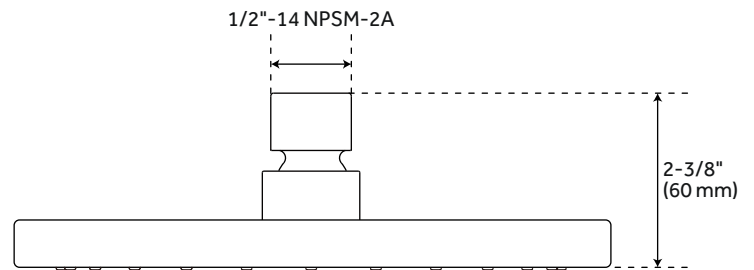

GREYFIELD RAINFALL SHOWER HEAD

CODE: SHRSB820RG

All dimensions and specifications are nominal and may vary. Use actual products for accuracy in critical situations.