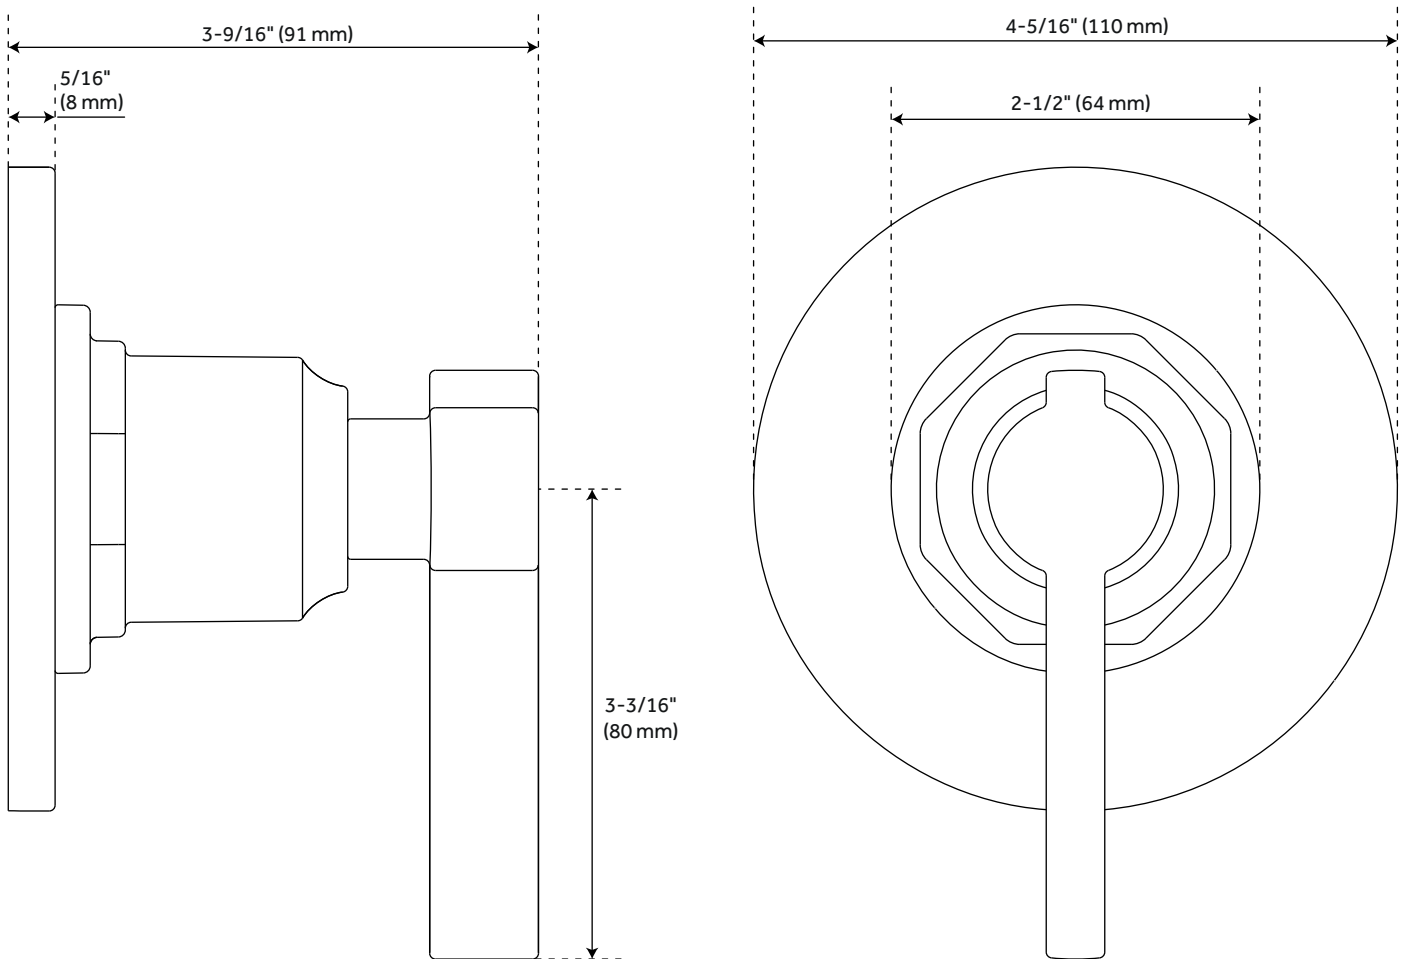

ASME A112.18.1/CSA B125.1
WaterSense by IAPMO
Massachusetts Accepted

FEATURES

Installation Type: Wall Mount
Features: Thermostatic, Rough-In Included
Design: Modern
Material: Brass,ABS
Mounting Hardware Included: Yes
Assembly Required: Yes
Shape: Round
Handle Type: Lever
NPT Connection: 1/2"
Shower Head Installation Type: Wall
Number of Shower Heads: 1
Shower Head Spray: Single Function
Shower Head Length: 8"
Shower Head Width: 8"
Shower Arm Included: Yes
Shower Arm Extension: 12-3/8"
Shower Arm Height: 5-3/8"
Shower Head: 1/2" NPSM
Shower Head Swivel: Yes
Valve Trim Width: 6-11/16"
Valve Trim Height: 6-11/16"
Slide Bar Length: 28"
Hand Shower Length: 9-5/8"
Hand Shower Hose Length: 60"
Hand Shower Material: ABS
Hand Shower Flow Rate: 1.8 gpm (6.8 L/min) @ 80 psi
Diverter Included: Yes
Diverter Outlets: 3
Shower Head Flow Rate: 1.8 gpm (6.8 L/min) @ 80 psi
Rainfall Shower Head Flow Rate: 1.8 gpm (6.8 L/min) @ 80 psi
Ceramic Disc Cartridges: Yes

12" Wall-Mount Rainfall Shower Arm:

- Solid brass construction.
- Escutcheon included.

8" Modern Round Rainfall Shower Head - 1.8 GPM:

- Single function shower head (full spray).
- Easy clean rubber nozzles.
- Brass ball joint.

All dimensions and specifications are nominal and may vary. Use actual products for accuracy in critical situations.

GREYFIELD WATER SUPPLY ELBOW

CODE: SHWE2040

All dimensions and specifications are nominal and may vary. Use actual products for accuracy in critical situations.

GREYFIELD IN-WALL SHOWER DIVERTER

CODE: SHGF9005

All dimensions and specifications are nominal and may vary. Use actual products for accuracy in critical situations.

GREYFIELD OPTIONAL 3-WAY IN-WALL DIVERTER ROUGH-IN VALVE - 3/4"