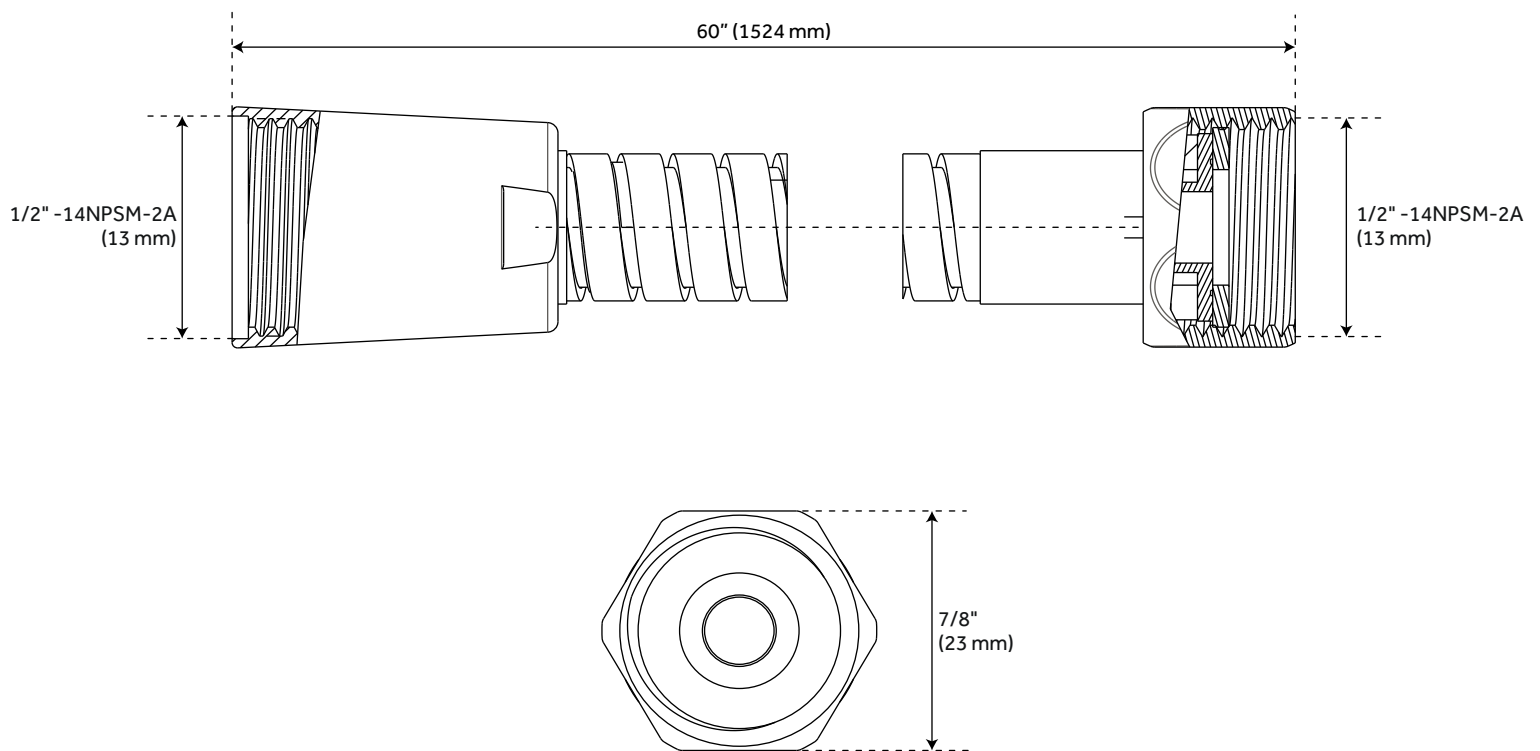

12" Wall-Mount Rainfall Shower Arm:

- Solid brass construction.
- Escutcheon included.

8" Modern Round Rainfall Shower Head - 1.8 GPM:

- Single function shower head (full spray).
- Easy clean rubber nozzles.
- Brass ball joint.

60" Stretchable Metal Hand Shower Hose:

- Double spiral constructed hose.

Swivel Water Supply Elbow and Bracket for Hand Shower :

- 1/2" Female wall connection.
- 1/2" Male hose connection.
- Brass inlet/outlet, ABS body.

GREYFIELD MULTIFUNCTION HAND SHOWER

CODE: SHHS4110G

All dimensions and specifications are nominal and may vary. Use actual products for accuracy in critical situations.

GREYFIELD HAND SHOWER HOSE

CODE: SHH1010

All dimensions and specifications are nominal and may vary. Use actual products for accuracy in critical situations.

GREYFIELD WATER SUPPLY ELBOW

CODE: SHWE2040

All dimensions and specifications are nominal and may vary. Use actual products for accuracy in critical situations.