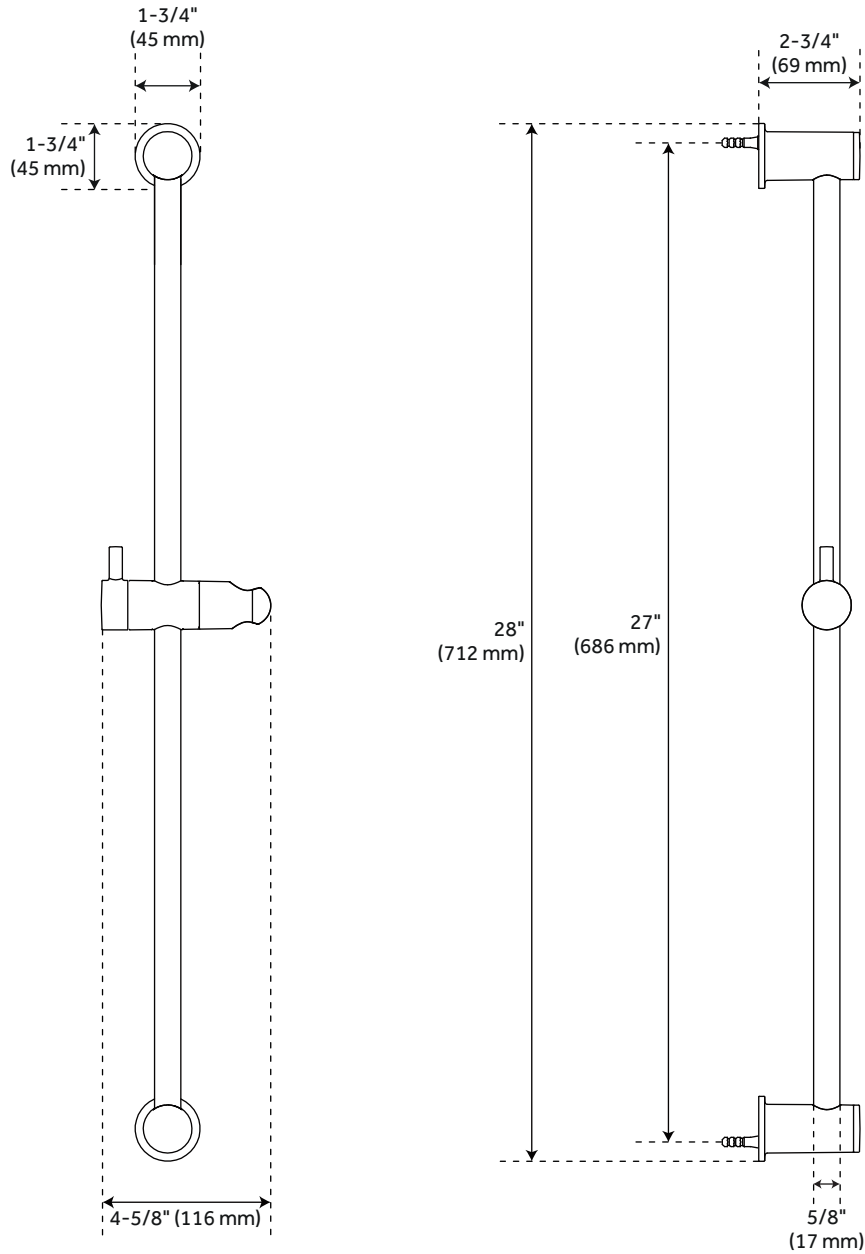

GREYFIELD SLIDE BAR

CODE: SHSB3040

All dimensions and specifications are nominal and may vary. Use actual products for accuracy in critical situations.