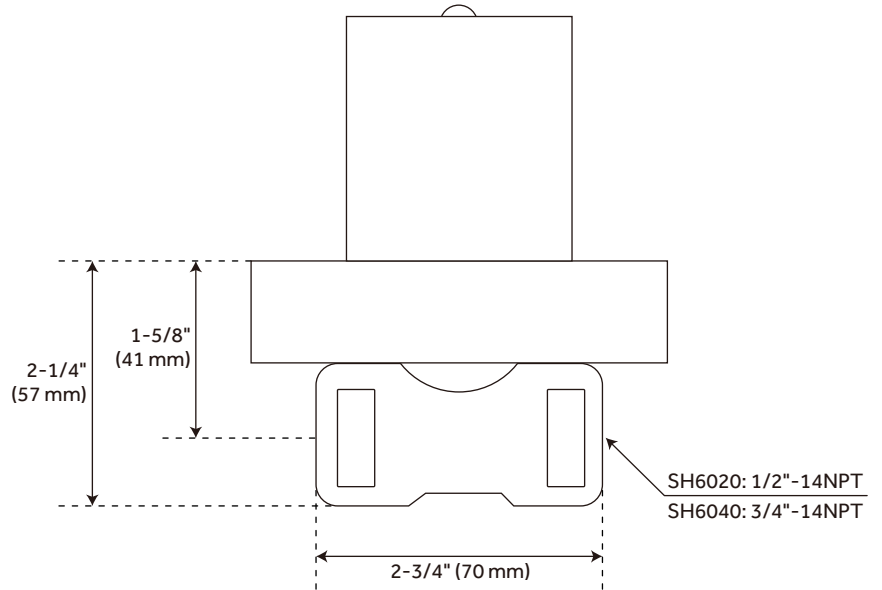

GREYFIELD OPTIONAL VOLUME CONTROL ROUGH-IN VALVE - 1/2" -OR- 3/4" CONNECTION

CODE: SH6040

All dimensions and specifications are nominal and may vary. Use actual products for accuracy in critical situations.