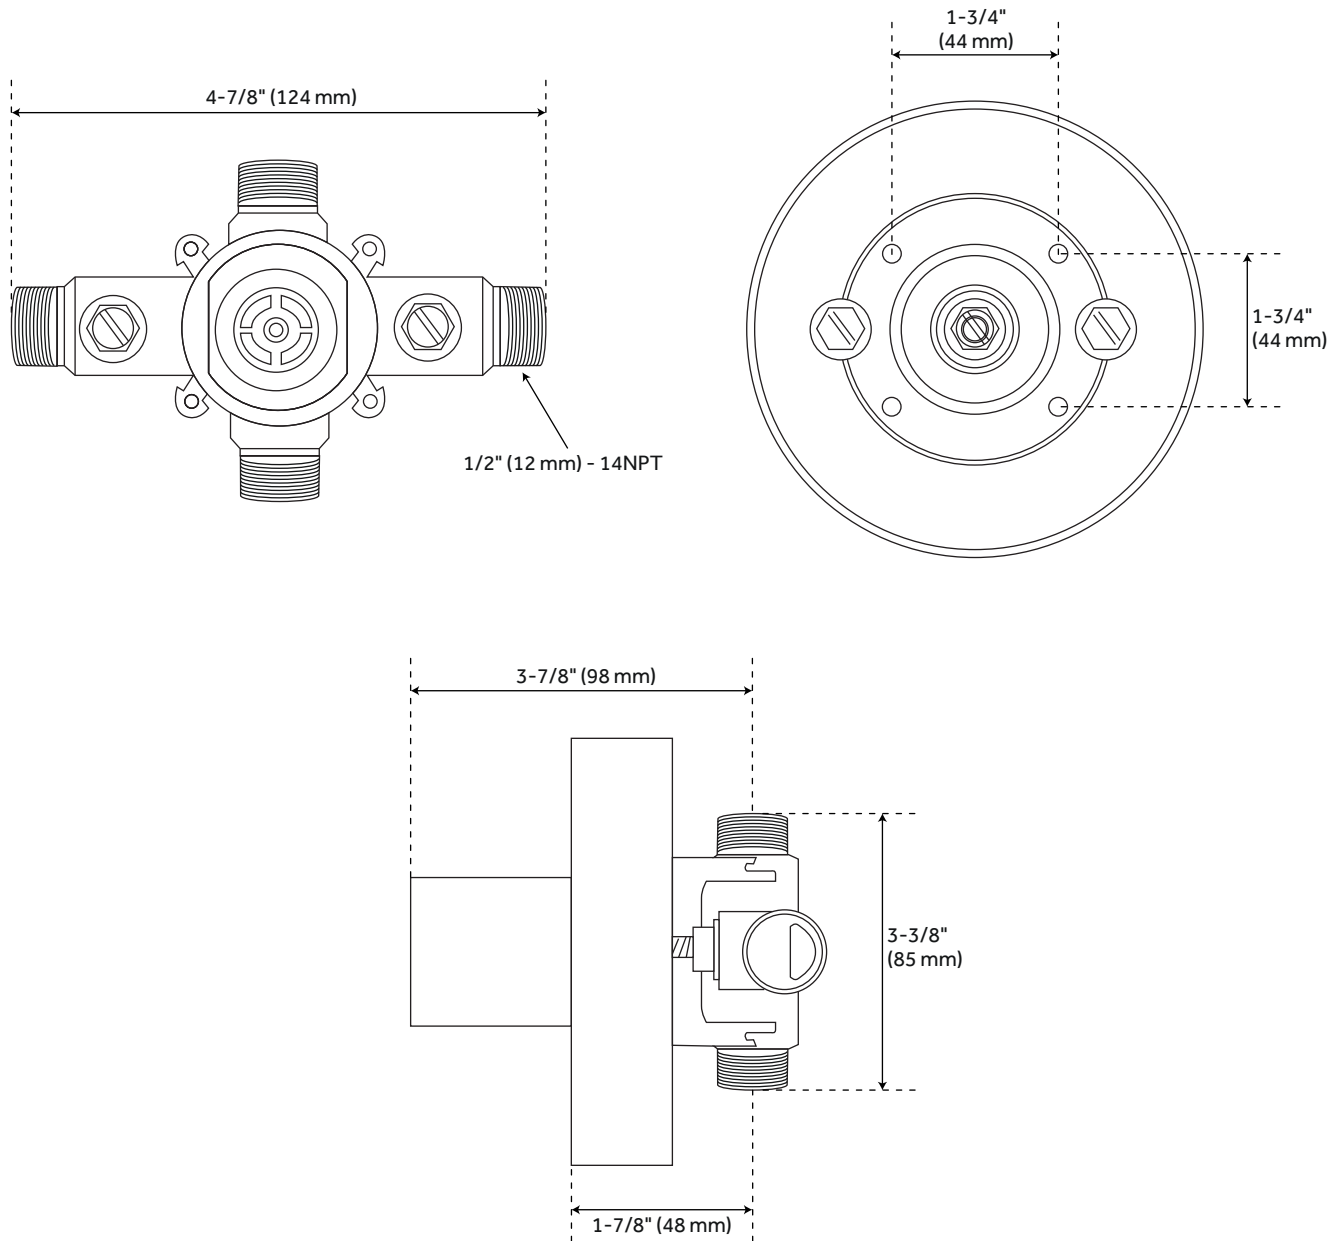

GREYFIELD PRESSURE BALANCE SHOWER SYSTEM

SKU: 953967

Code: SHGF8010, SH4001, SHRSA123, SHRSB820RG

FEATURES

Installation Type: Wall Mount
Features: Pressure-Balanced, Tub Spout Included
Design: Modern
Material: Brass,ABS
Mounting Hardware Included: Yes
Assembly Required: Yes
Shape: Round
Handle Type: Lever
NPT Connection: 1/2"
Shower Head Installation Type: Wall
Number of Shower Heads: 1
Shower Head Spray: Single Function
Shower Head Length: 8"
Shower Head Width: 8"
Shower Arm Included: Yes
Shower Arm Extension: 12-3/8"
Shower Arm Height: 5-3/8"
Shower Head: 1/2" NPSM
Shower Head Swivel: Yes
Valve Trim Width: 6-11/16"
Valve Trim Height: 6-11/16"
Hand Shower Material: ABS
Diverter Included: Yes
Diverter Outlets: 1
Shower Head Flow Rate: 1.8 gpm (6.8 L/min) @ 80 psi
Rainfall Shower Head Flow Rate: 1.8 gpm (6.8 L/min) @ 80 psi
Ceramic Disc Cartridges: Yes

12" Wall-Mount Rainfall Shower Arm:

- Solid brass construction.
- Escutcheon included.

8" Modern Round Rainfall Shower Head - 1.8 GPM:

- Single function shower head (full spray).
- Easy clean rubber nozzles.
- Brass ball joint.

REVISED 1/15/2024

GREYFIELD PRESSURE BALANCE SHOWER VALVE TRIM

CODE: SHGF8010

All dimensions and specifications are nominal and may vary. Use actual products for accuracy in critical situations.

GREYFIELD PRESSURE BALANCE TUB AND SHOWER ROUGH-IN VALVE

0UÖÖÄPI €€

All dimensions and specifications are nominal and may vary. Use actual products for accuracy in critical situations.

GREYFIELD WALL-MOUNT SHOWER ARM

CODE: SHRSA123

All dimensions and specifications are nominal and may vary. Use actual products for accuracy in critical situations.