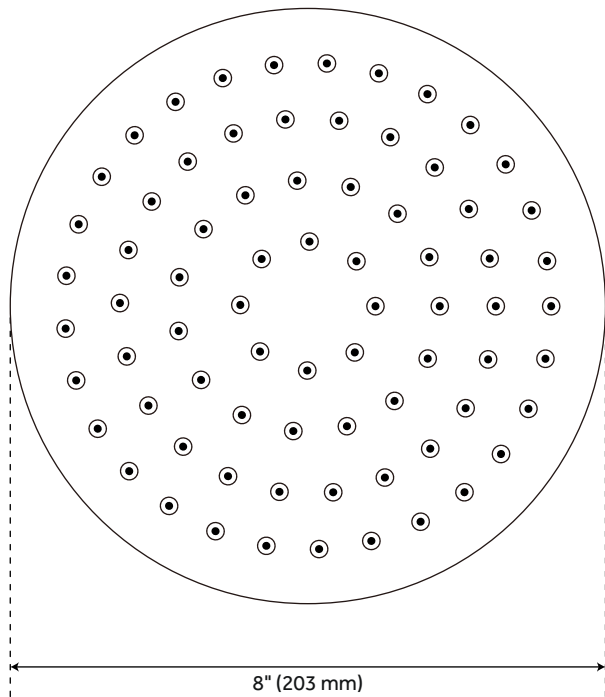

GREYFIELD RAINFALL SHOWER HEAD

CODE: SHRSB820RG

All dimensions and specifications are nominal and may vary. Use actual products for accuracy in critical situations.