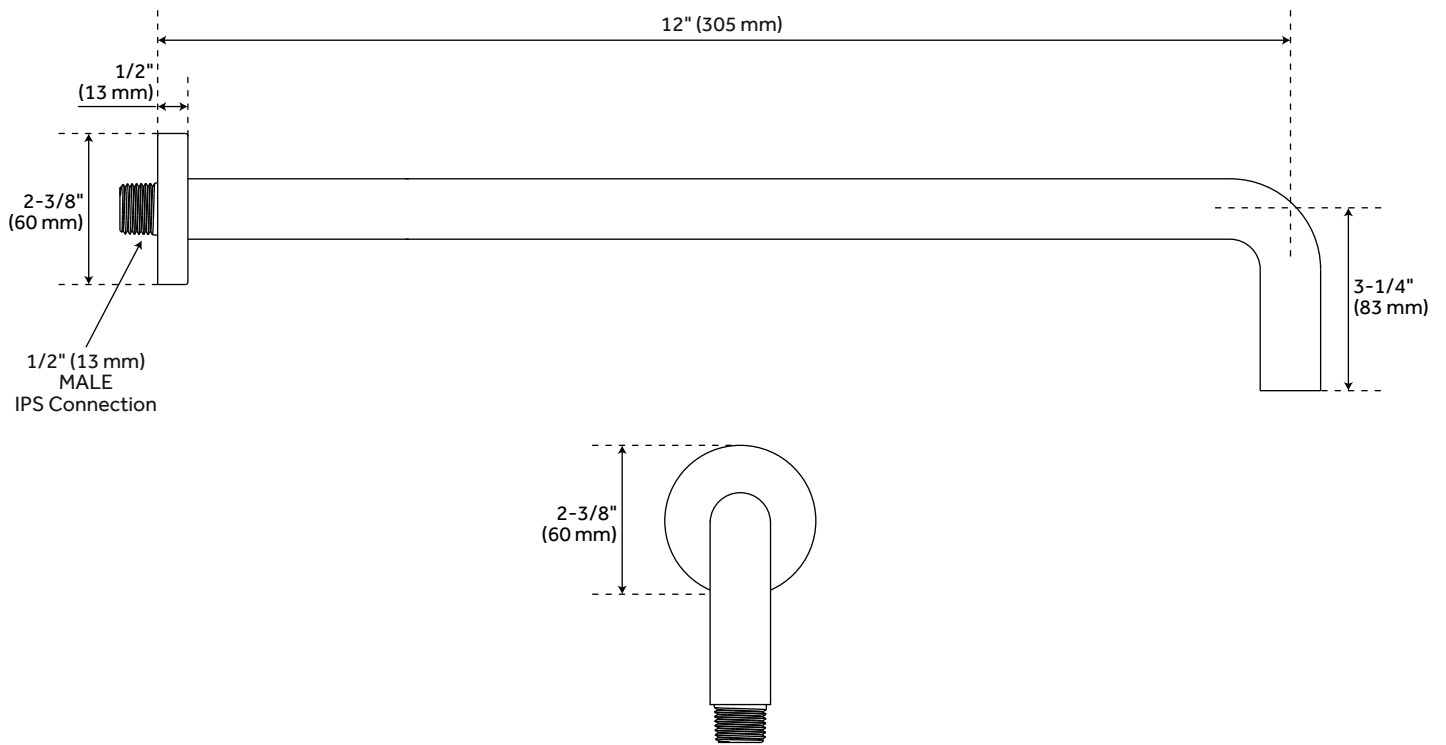

GREYFIELD PRESSURE BALANCE SHOWER SYSTEM

SKU: 953967

Code: SHGF8010, SH4001, SHRSA123, SHRSB820RG

FEATURES

Installation Type: Wall Mount
Features: Pressure-Balanced, Tub Spout Included
Design: Modern
Material: Brass,ABS
Mounting Hardware Included: Yes
Assembly Required: Yes
Shape: Round
Handle Type: Lever
NPT Connection: 1/2"
Shower Head Installation Type: Wall
Number of Shower Heads: 1
Shower Head Spray: Single Function
Shower Head Length: 8"
Shower Head Width: 8"
Shower Arm Included: Yes
Shower Arm Extension: 12-3/8"
Shower Arm Height: 5-3/8"
Shower Head: 1/2" NPSM
Shower Head Swivel: Yes
Valve Trim Width: 6-11/16"
Valve Trim Height: 6-11/16"
Hand Shower Material: ABS
Diverter Included: Yes
Diverter Outlets: 1
Shower Head Flow Rate: 1.8 gpm (6.8 L/min) @ 80 psi
Rainfall Shower Head Flow Rate: 1.8 gpm (6.8 L/min) @ 80 psi
Ceramic Disc Cartridges: Yes

12" Wall-Mount Rainfall Shower Arm:

- Solid brass construction.
- Escutcheon included.

8" Modern Round Rainfall Shower Head - 1.8 GPM:

- Single function shower head (full spray).
- Easy clean rubber nozzles.
- Brass ball joint.

REVISED 1/15/2024

GREYFIELD PRESSURE BALANCE SHOWER VALVE TRIM

CODE: SHGF8010

All dimensions and specifications are nominal and may vary. Use actual products for accuracy in critical situations.

GREYFIELD PRESSURE BALANCE TUB AND SHOWER ROUGH-IN VALVE

0UÖÖÄPI €€

All dimensions and specifications are nominal and may vary. Use actual products for accuracy in critical situations.

GREYFIELD WALL-MOUNT SHOWER ARM

CODE: SHRSA123

All dimensions and specifications are nominal and may vary. Use actual products for accuracy in critical situations.