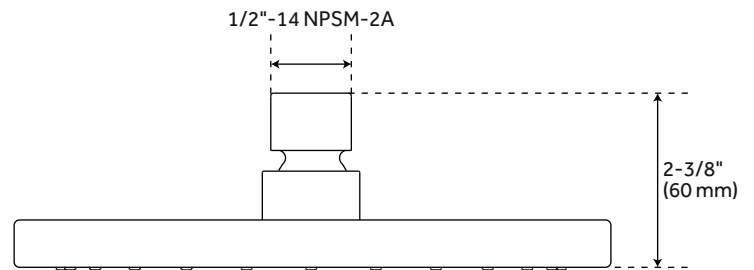

GREYFIELD RAINFALL SHOWER HEAD

CODE: SHRSB820RG

All dimensions and specifications are nominal and may vary. Use actual products for accuracy in critical situations.