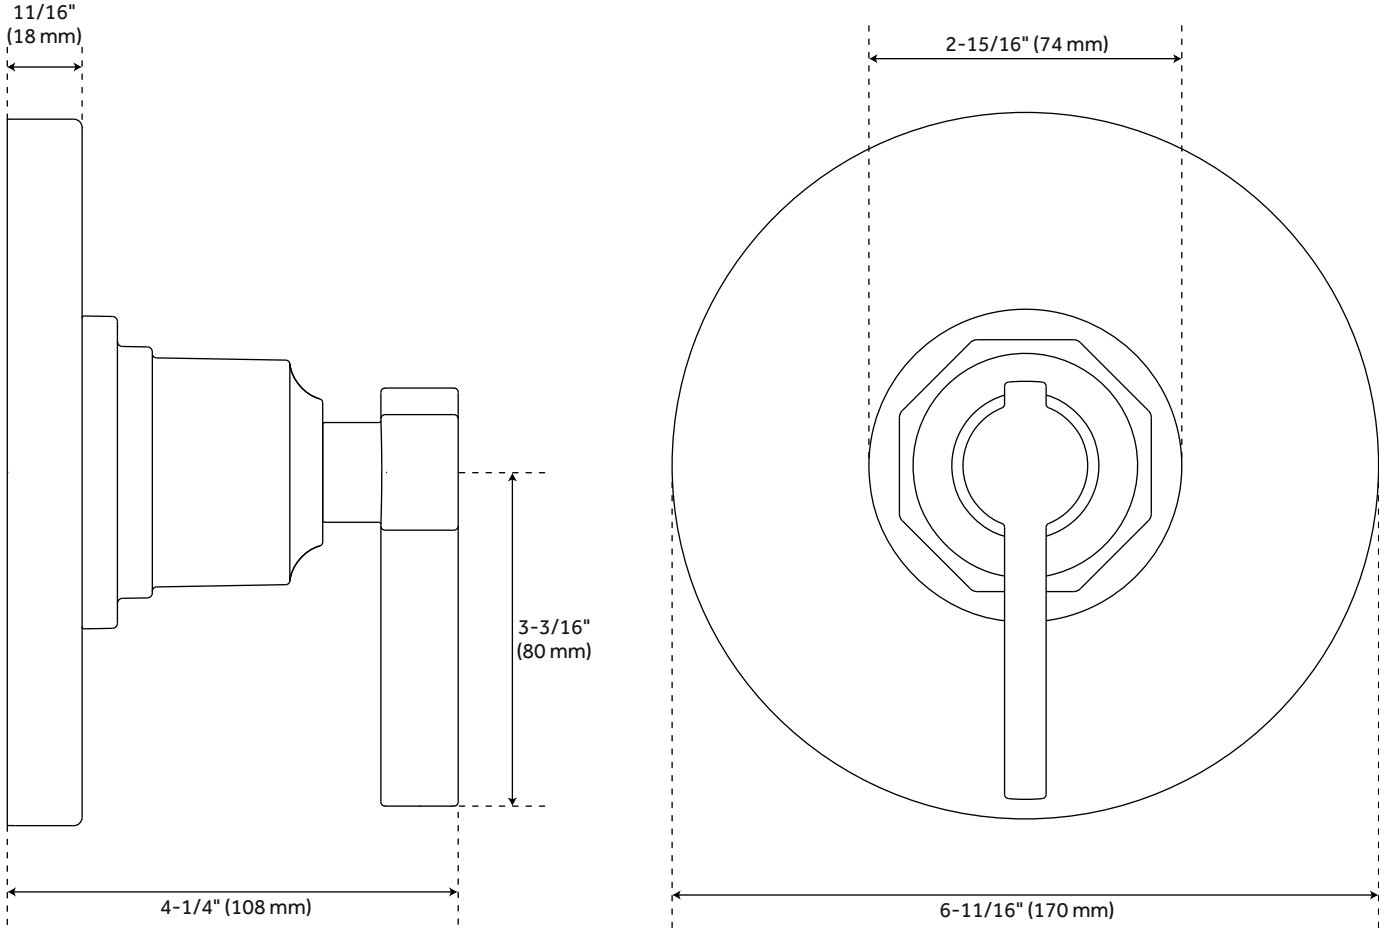

GREYFIELD PRESSURE BALANCE SHOWER SYSTEM

SKU: 953967

Code: SHGF8010, SH4001, SHRSA123, SHRSB820RG

FEATURES

Installation Type: Wall Mount
Features: Pressure-Balanced, Tub Spout Included
Design: Modern
Material: Brass,ABS
Mounting Hardware Included: Yes
Assembly Required: Yes
Shape: Round
Handle Type: Lever
NPT Connection: 1/2"
Shower Head Installation Type: Wall
Number of Shower Heads: 1
Shower Head Spray: Single Function
Shower Head Length: 8"
Shower Head Width: 8"
Shower Arm Included: Yes
Shower Arm Extension: 12-3/8"
Shower Arm Height: 5-3/8"
Shower Head: 1/2" NPSM
Shower Head Swivel: Yes
Valve Trim Width: 6-11/16"
Valve Trim Height: 6-11/16"
Hand Shower Material: ABS
Diverter Included: Yes
Diverter Outlets: 1
Shower Head Flow Rate: 1.8 gpm (6.8 L/min) @ 80 psi
Rainfall Shower Head Flow Rate: 1.8 gpm (6.8 L/min) @ 80 psi
Ceramic Disc Cartridges: Yes

• Pressure balance valve with integral stops. One-piece cartridge design for ease of maintenance. Back-to-back capability.

- Ceramic disc valve cartridge.
- Cast bronze valve body.
- Adjustable temperature limit stop.
- Quick remove plaster guard.
- Easy mounting brackets.

12" Wall-Mount Rainfall Shower Arm:

- Solid brass construction.
- Escutcheon included.

8" Modern Round Rainfall Shower Head - 1.8 GPM:

- Single function shower head (full spray).
- Easy clean rubber nozzles.
- Brass ball joint.

REVISED 1/15/2024

GREYFIELD PRESSURE BALANCE SHOWER VALVE TRIM

CODE: SHGF8010

All dimensions and specifications are nominal and may vary. Use actual products for accuracy in critical situations.

GREYFIELD PRESSURE BALANCE TUB AND SHOWER ROUGH-IN VALVE