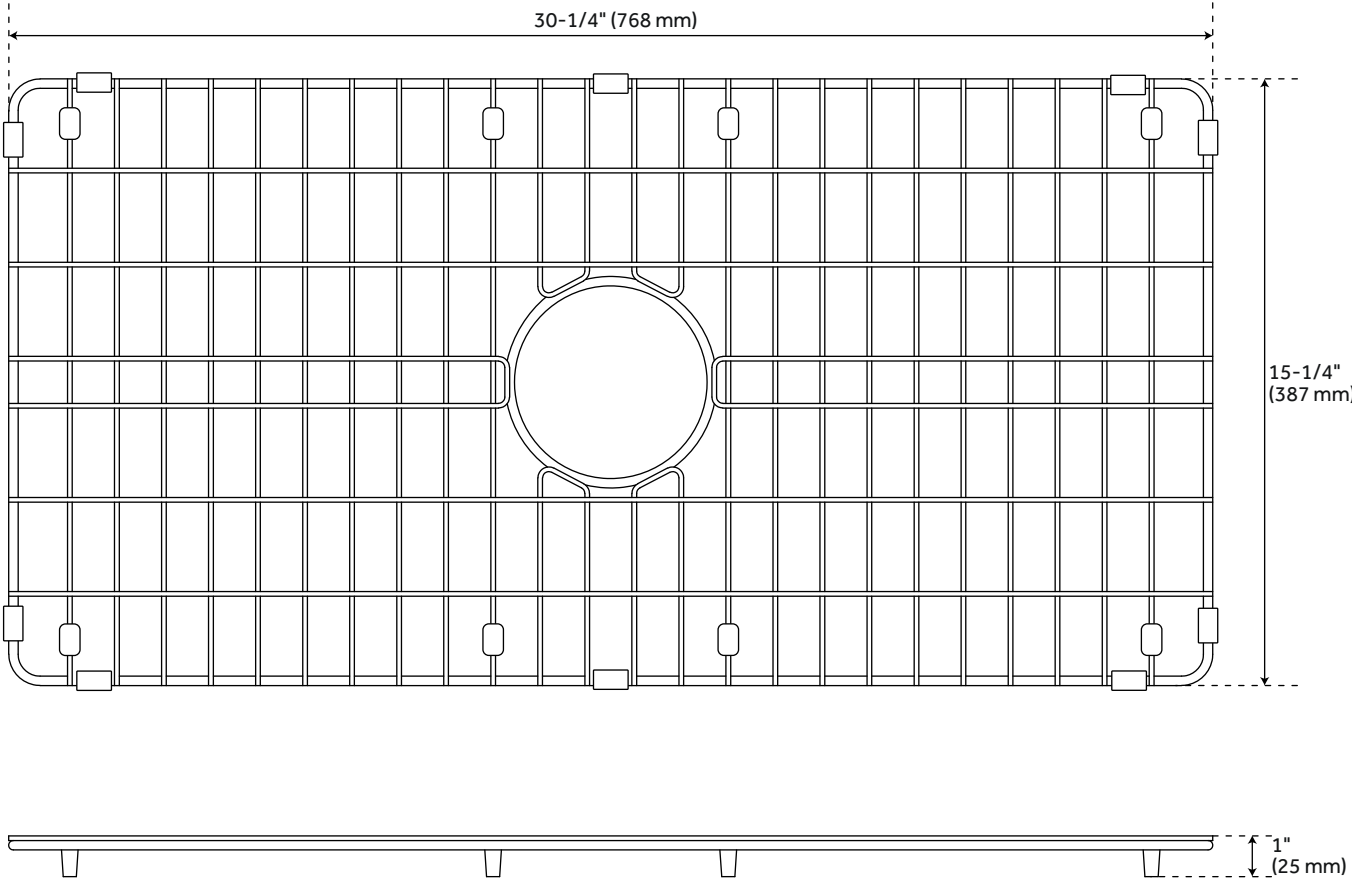

SINK GRID FOR 33" ROWENA FIRECLAY FARMHOUSE SINK

SKU: 488305
Code: SHFG3015

FEATURES

Product Finish: Stainless Steel
Material: Stainless Steel
Length: 30-1/4"
Width: 15-1/4"
Height: 1"
Weight: 3

REVISED 12/29/2023

SINK GRID FOR 33" ROWENA FIRECLAY FARMHOUSE SINK

SKU: 488305
Code: SHFG3015

ADDITIONAL FEATURES

- Compatible for use with 33" Rowena Fireclay Farmhouse Sink SH485270.
- Dishwasher safe.
- Product has protective rubber feet.
- Grid helps prevent sink scratches.

REVISED 12/29/2023

SINK GRID FOR 33" ROWENA FIRECLAY FARMHOUSE SINK

All dimensions and specifications are nominal and may vary. Use actual products for accuracy in critical situations.