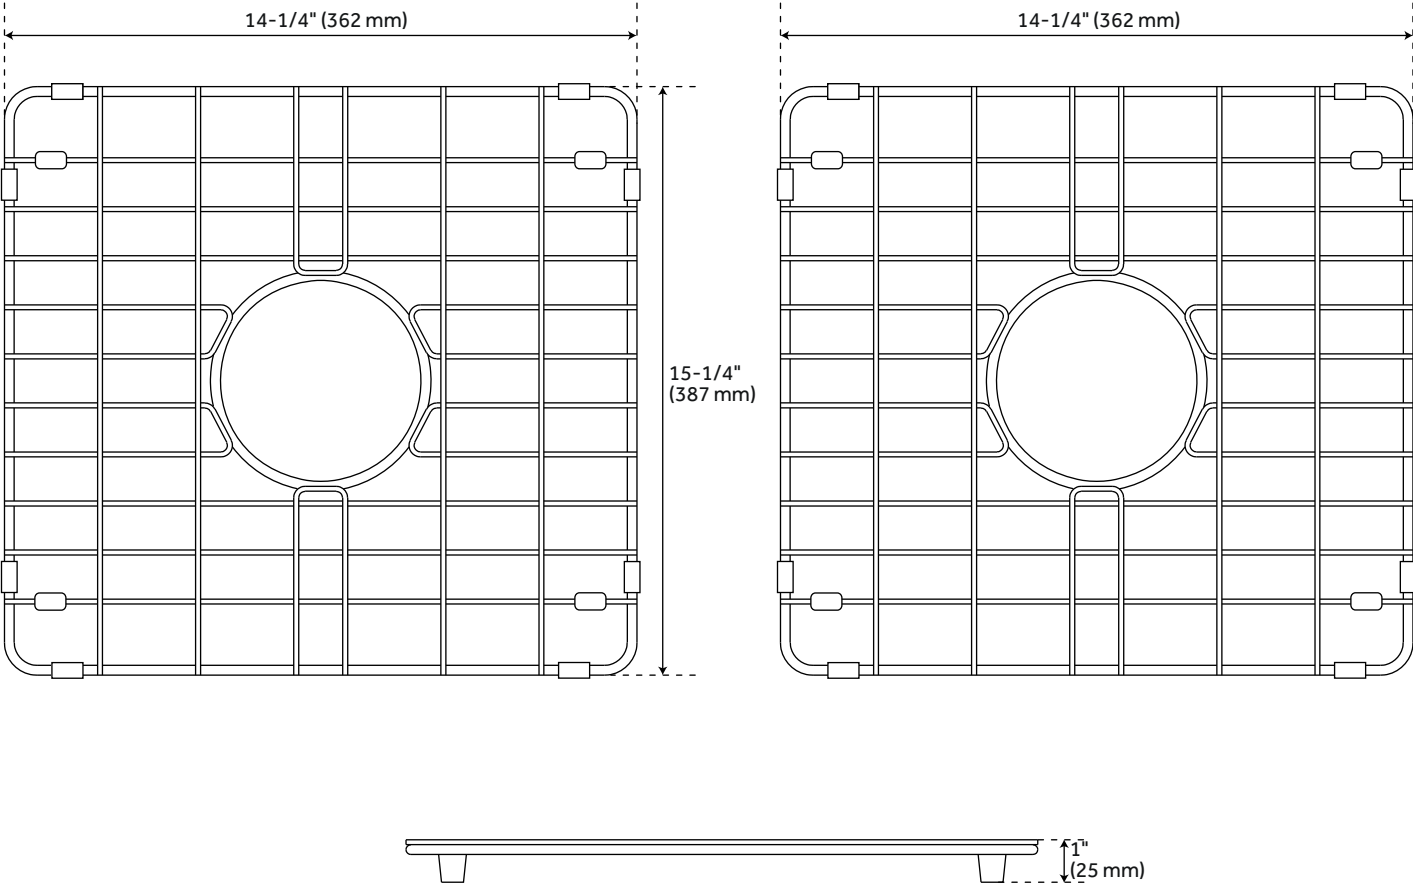

SINK GRID SET FOR 33" ROWENA DOUBLE BOWL FIRECLAY FARMHOUSE SINK

SKU: 488300
Code: SHFG1615

FEATURES

Product Finish: Stainless Steel
Material: Stainless Steel
Length: 14-1/4"
Width: 15-1/4"
Height: 1"
Weight: 1.3

REVISED 12/29/2023

SINK GRID SET FOR 33" ROWENA DOUBLE BOWL FIRECLAY FARMHOUSE SINK

SKU: 488300
Code: SHFG1615

ADDITIONAL FEATURES

- Compatible for use with 33" Rowena Fireclay Farmhouse Sink SH485270.
- Dishwasher safe.
- Product has protective rubber feet.
- Grid helps prevent sink scratches.

REVISED 12/29/2023

SINK GRID SET FOR 33" ROWENA DOUBLE BOWL FIRECLAY FARMHOUSE SINK

All dimensions and specifications are nominal and may vary. Use actual products for accuracy in critical situations.