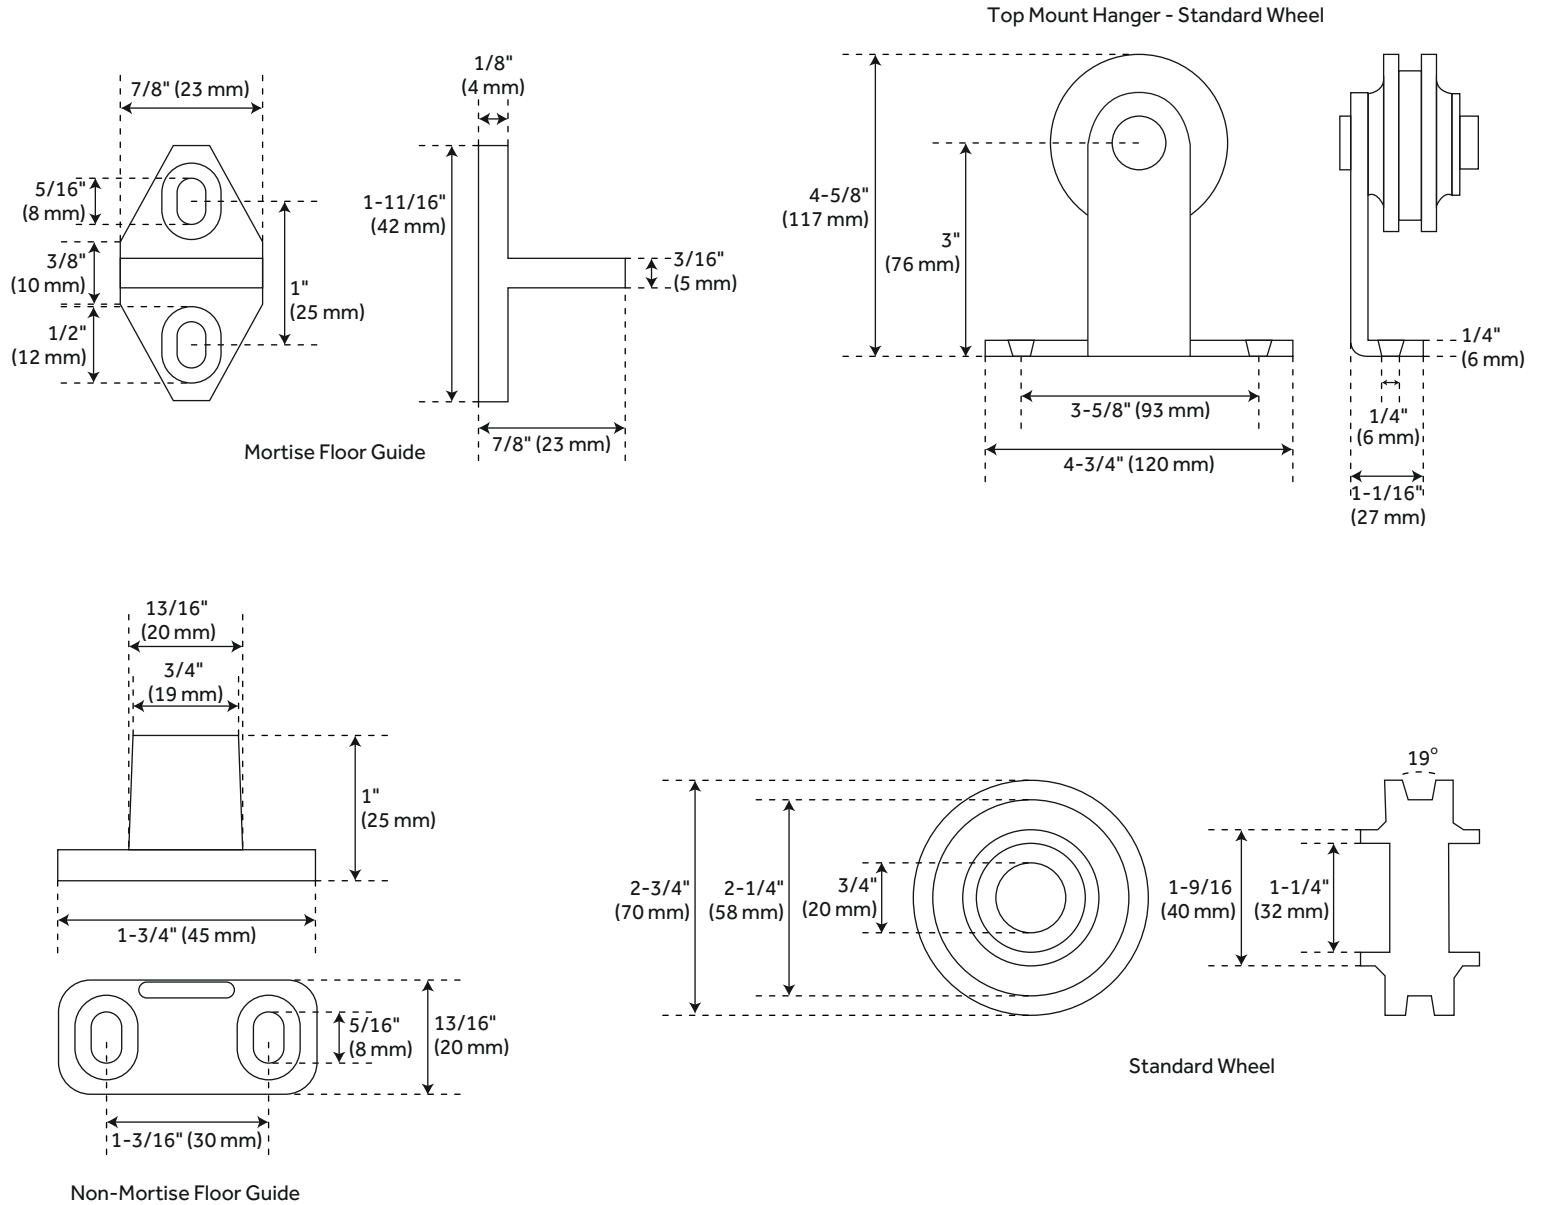

96" BOWDEN TOP-MOUNT BARN DOOR HARDWARE KIT

SKU: 950684

Code: HBD5030X96S, HBD5911, HBD5030X96

FEATURES

Material: Steel

ADDITIONAL FEATURES

- Black barn door hardware kits are made of steel.
- Stainless steel barn door hardware kit is made of stainless steel.
- For doors up to 48" wide.
- Wheel: 2-3/4" diameter.
- Steel 1-1/4" diameter roller bearings.
- Track Size: 1/4" Steel, 1-1/2" x 96".
- Strap Size: 1/4" Steel, 4" x 1-1/2".
- Optional Soft Close Adapter:
 - Door weight needs to be 66-132 lbs and not exceeding 176 lbs for the soft-close function to work properly.

REVISED 7/10/2024

96" BOWDEN TOP-MOUNT BARN DOOR HARDWARE KIT

SKU: 950684

All dimensions and specifications are nominal and may vary. Use actual products for accuracy in critical situations.

96" BOWDEN TOP-MOUNT BARN DOOR HARDWARE KIT

SKU: 950684

All dimensions and specifications are nominal and may vary. Use actual products for accuracy in critical situations.