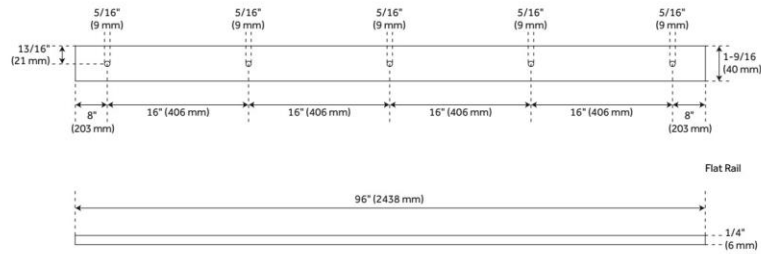

96" BOWDEN TOP-MOUNT BARN DOOR HARDWARE KIT

SKU: 950684

Code: HBD5030X96S, HBD5911, HBD5030X96

FEATURES

Material: Steel

ADDITIONAL FEATURES

- Black barn door hardware kits are made of steel.
- Stainless steel barn door hardware kit is made of stainless steel.
- For doors up to 48" wide.
- Wheel: 2-3/4" diameter.
- Steel 1-1/4" diameter roller bearings.
- Track Size: 1/4" Steel, 1-1/2" x 96".
- Strap Size: 1/4" Steel, 4" x 1-1/2".
- Optional Soft Close Adapter:
 - Door weight needs to be 66-132 lbs and not exceeding 176 lbs for the soft-close function to work properly.

REVISED 7/10/2024

96" BOWDEN TOP-MOUNT BARN DOOR HARDWARE KIT

SKU: 950684

All dimensions and specifications are nominal and may vary. Use actual products for accuracy in critical situations.

96" BOWDEN TOP-MOUNT BARN DOOR HARDWARE KIT

SKU: 950684

All dimensions and specifications are nominal and may vary. Use actual products for accuracy in critical situations.