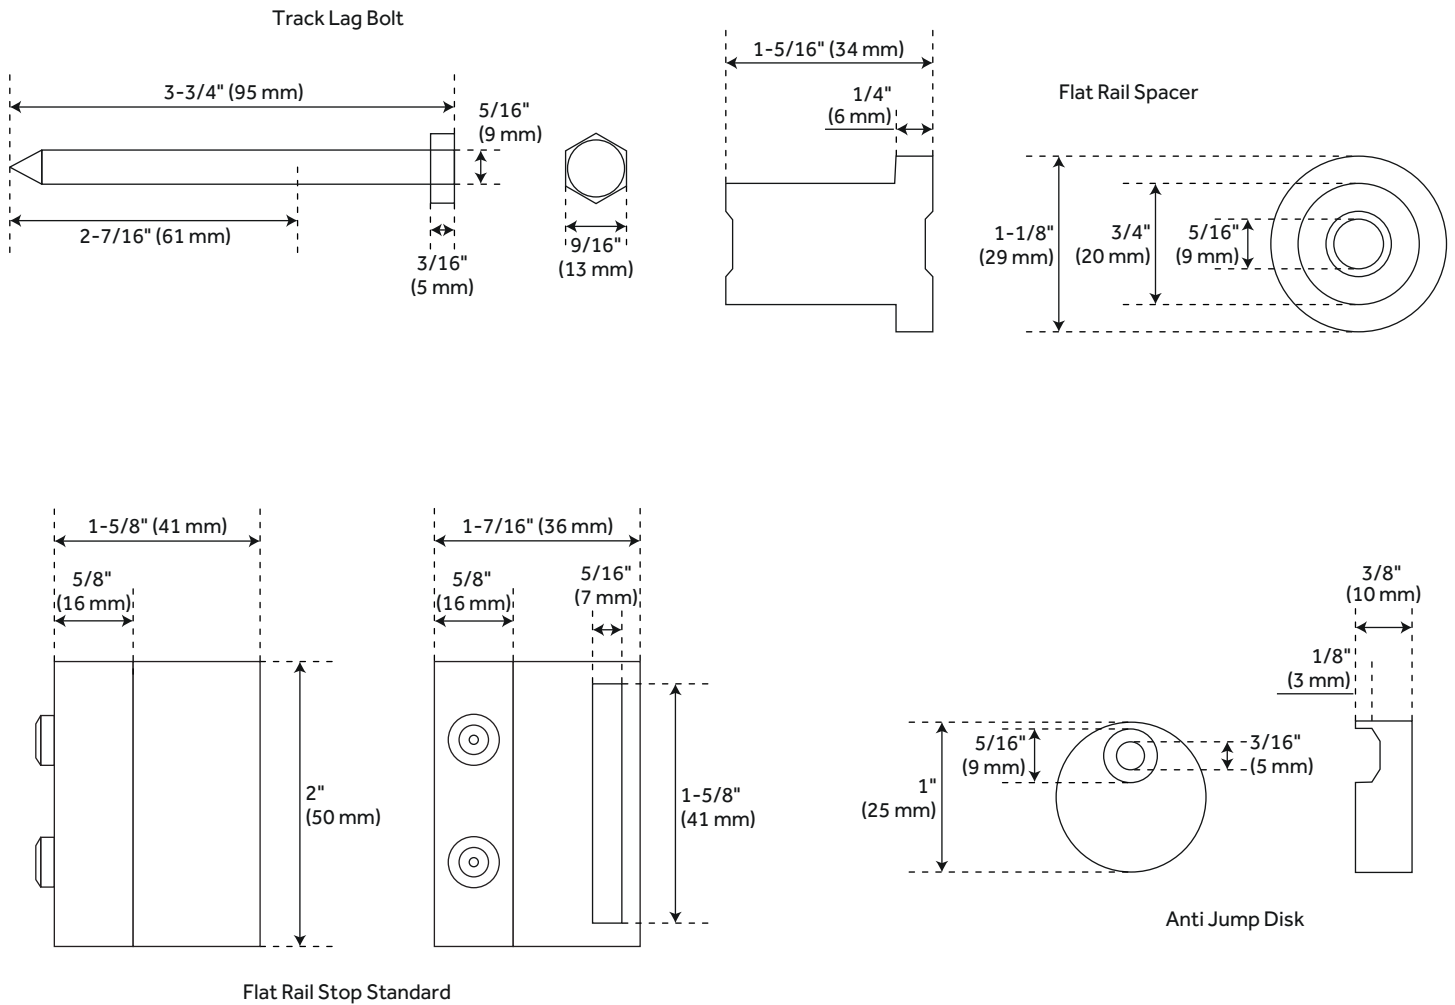

96" BOWDEN TOP-MOUNT BARN DOOR HARDWARE KIT

SKU: 950684

Code: HBD5030X96S, HBD5911, HBD5030X96

FEATURES

Material: Steel

ADDITIONAL FEATURES

- Black barn door hardware kits are made of steel.
- Stainless steel barn door hardware kit is made of stainless steel.
- For doors up to 48" wide.
- Wheel: 2-3/4" diameter.
- Steel 1-1/4" diameter roller bearings.
- Track Size: 1/4" Steel, 1-1/2" x 96".
- Strap Size: 1/4" Steel, 4" x 1-1/2".
- Optional Soft Close Adapter:
 - Door weight needs to be 66-132 lbs and not exceeding 176 lbs for the soft-close function to work properly.

REVISED 7/10/2024

96" BOWDEN TOP-MOUNT BARN DOOR HARDWARE KIT

SKU: 950684

All dimensions and specifications are nominal and may vary. Use actual products for accuracy in critical situations.

96" BOWDEN TOP-MOUNT BARN DOOR HARDWARE KIT

SKU: 950684

All dimensions and specifications are nominal and may vary. Use actual products for accuracy in critical situations.