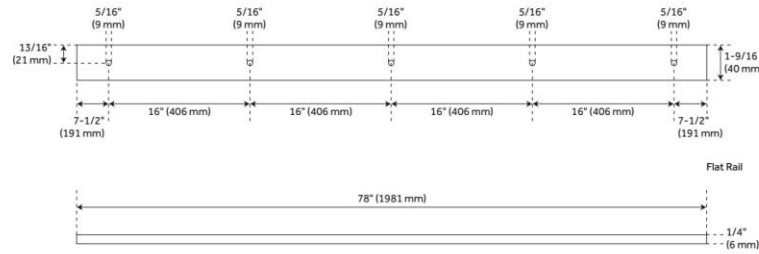

78" BOWDEN TOP-MOUNT BARN DOOR HARDWARE KIT

SKU: 950683

Code: HBD5030X78, HBD5911

FEATURES

Material: Steel

ADDITIONAL FEATURES

- Black barn door hardware kits are made of steel.
- Stainless steel barn door hardware kit is made of stainless steel.
- For doors up to 36" wide.
- Wheel: 2-3/4" diameter.
- Steel 1-1/4" diameter roller bearings.
- Track Size: 1/4" Steel, 1-1/2" x 78-3/4".
- Strap Size: 1/4" Steel, 4" x 1-1/2".
- Optional Soft Close Adapter:
 - Door weight needs to be 66-132 lbs and not exceeding 176 lbs for the soft-close function to work properly.

REVISED 7/10/2024

78" BOWDEN TOP-MOUNT BARN DOOR HARDWARE KIT

SKU: 950683

All dimensions and specifications are nominal and may vary. Use actual products for accuracy in critical situations.