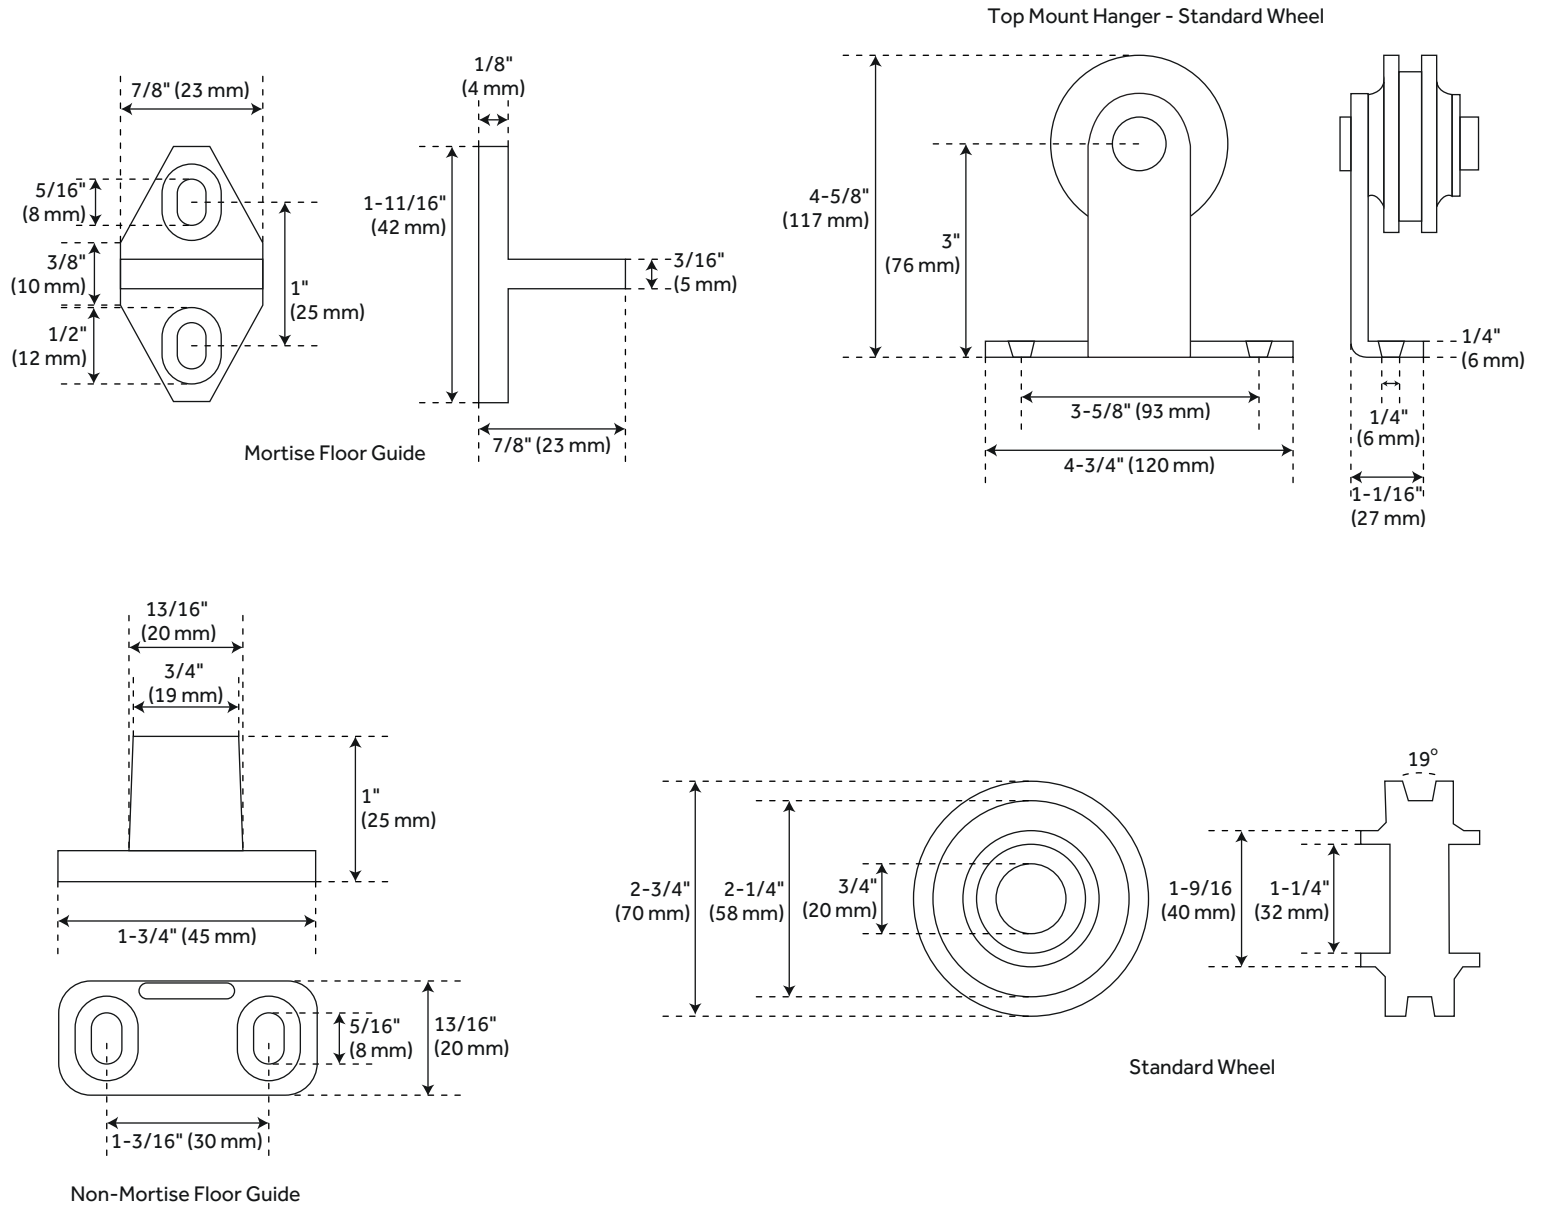

78" BOWDEN TOP-MOUNT BARN DOOR HARDWARE KIT

SKU: 950683

Code: HBD5030X78, HBD5911

FEATURES

Material: Steel

ADDITIONAL FEATURES

- Black barn door hardware kits are made of steel.
- Stainless steel barn door hardware kit is made of stainless steel.
- For doors up to 36" wide.
- Wheel: 2-3/4" diameter.
- Steel 1-1/4" diameter roller bearings.
- Track Size: 1/4" Steel, 1-1/2" x 78-3/4".
- Strap Size: 1/4" Steel, 4" x 1-1/2".
- Optional Soft Close Adapter:
 - Door weight needs to be 66-132 lbs and not exceeding 176 lbs for the soft-close function to work properly.

REVISED 7/10/2024

78" BOWDEN TOP-MOUNT BARN DOOR HARDWARE KIT

SKU: 950683

All dimensions and specifications are nominal and may vary. Use actual products for accuracy in critical situations.