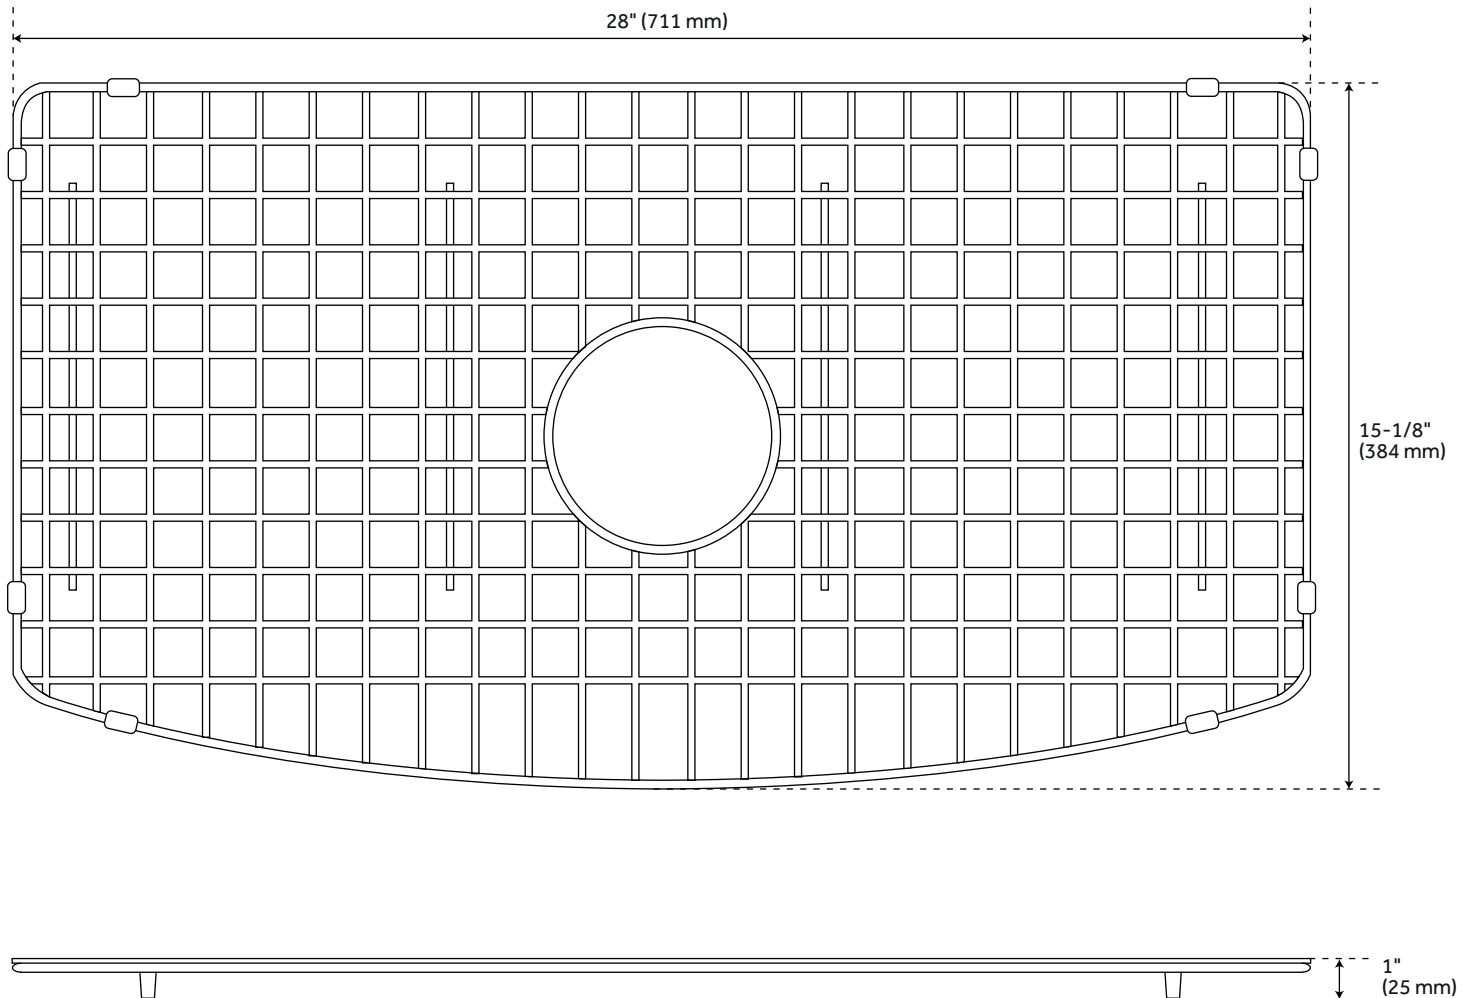

SINK GRID FOR 33" WENBROOK CURVED FARMHOUSE SINK

SKU: 485659
Code: SH485659

FEATURES

Product Finish: Stainless Steel
Material: Stainless Steel
Length: 28"
Width: 15-1/8"
Height: 1"
Metal Gauge/Thickness: 13 Gauge
Weight: 3.75

REVISED 1/10/2024

SINK GRID FOR 33" WENBROOK CURVED FARMHOUSE SINK

SKU: 485659

Code: SH485659

ADDITIONAL FEATURES

- Compatible for use with 33" Wenbrook Curved Farmhouse Sink SH480269.
- Product has protective rubber feet.
- Dishwasher Safe.
- Grid helps prevent sink scratches.

REVISED 1/10/2024

SINK GRID FOR 33" WENBROOK CURVED FARMHOUSE SINK

All dimensions and specifications are nominal and may vary. Use actual products for accuracy in critical situations.