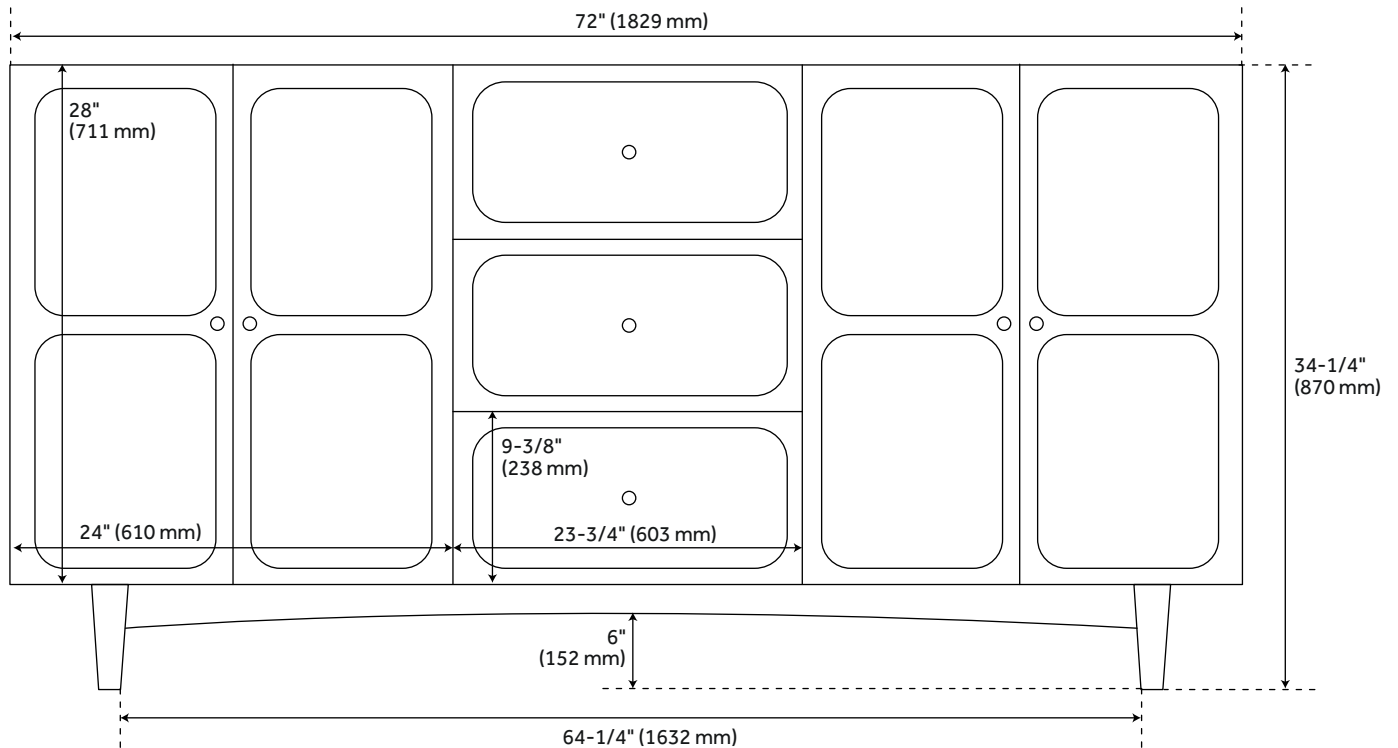

72" DELAVAN VANITY WITH UNDERMOUNT SINKS - COLD BREW

SKU: 953980-72-UM

Code: SH488081, SH488080, SH488079, SH488078

ASME A112.19.2/CSA B45.1
Massachusetts Accepted
LISTED ID: 506895

FEATURES

Installation Type: Freestanding
Features: Soft-Close Hinges
Design: Modern
Product Finish: Cold Brew
Material: Mahogany
Number of Doors: 4
Number of Drawers: 3
Width: 72"
Height: 34-1/4"
Depth: 21-1/8"
Assembly Required: No
Number of Shelves: 2
Dovetail Drawers: Yes
Number of Basins: 2
Sink Installation: Undermount - Oval
Basin Length: 16"
Basin Width: 12-1/2"
Water Depth To Overflow: 5"
Fits Drain Hole Size: 1-1/2"
Faucet Included: No
Sink Material: Porcelain
Vanity Top Thickness: 3cm
Water Depth to Rim: 6"
Adjustable Shelves: Yes
Hardware Finish: Satin Brass
Built-In Adjusters: Yes
Sink Included: Yes
Sink Color: White
Basin Overflow: Yes
Vanity Top Included: Yes
Vanity Top Depth: 22"
Vanity Top Width: 73"
Backsplash: Yes
Mirror Included: No

REVISED 1/05/2024

72" DELAVAN VANITY WITH UNDERMOUNT SINKS - COLD BREW

SKU: 953980-72-UM

Code: SH488081, SH488080, SH488079, SH488078

ADDITIONAL FEATURES

- Solid wood cabinet.
- Engineered wood panels with mahogany overlay.
- Includes a matching backsplash and white porcelain sinks.
- Polished Carrara Marble is sourced from Italy.
- Each stone top is carved from a single piece of stone and will feature natural variations.
- See Installation Instructions for directions to attach the vanity top and sink.
- All dimensions are ($\pm 1/2"$).
- [Wood finish samples available.](#)

REVISED 1/05/2024

72" DELAVAN VANITY - COLD BREW

All dimensions and specifications are nominal and may vary. Use actual products for accuracy in critical situations.