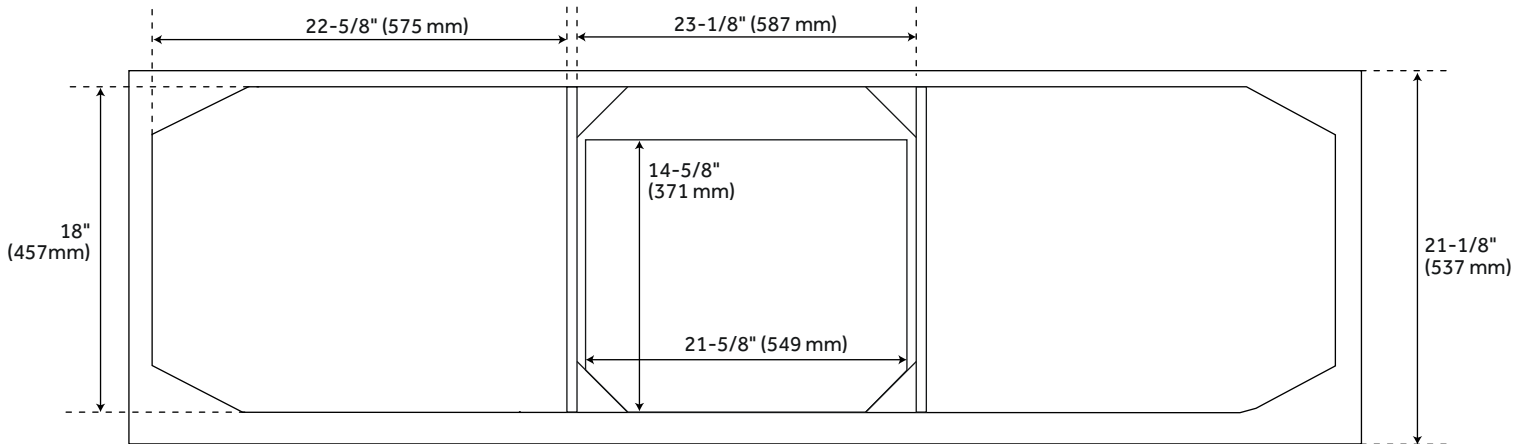

72" DELAVAN VANITY WITH UNDERMOUNT SINKS - COLD BREW

SKU: 953980-72-UM

Code: SH488081, SH488080, SH488079, SH488078

ASME A112.19.2/CSA B45.1
Massachusetts Accepted
LISTED ID: 506895

FEATURES

Installation Type: Freestanding
Features: Soft-Close Hinges
Design: Modern
Product Finish: Cold Brew
Material: Mahogany
Number of Doors: 4
Number of Drawers: 3
Width: 72"
Height: 34-1/4"
Depth: 21-1/8"
Assembly Required: No
Number of Shelves: 2
Dovetail Drawers: Yes
Number of Basins: 2
Sink Installation: Undermount - Oval
Basin Length: 16"
Basin Width: 12-1/2"
Water Depth To Overflow: 5"
Fits Drain Hole Size: 1-1/2"
Faucet Included: No
Sink Material: Porcelain
Vanity Top Thickness: 3cm
Water Depth to Rim: 6"
Adjustable Shelves: Yes
Hardware Finish: Satin Brass
Built-In Adjusters: Yes
Sink Included: Yes
Sink Color: White
Basin Overflow: Yes
Vanity Top Included: Yes
Vanity Top Depth: 22"
Vanity Top Width: 73"
Backsplash: Yes
Mirror Included: No

REVISED 1/05/2024

72" DELAVAN VANITY WITH UNDERMOUNT SINKS - COLD BREW

SKU: 953980-72-UM

Code: SH488081, SH488080, SH488079, SH488078

ADDITIONAL FEATURES

- Solid wood cabinet.
- Engineered wood panels with mahogany overlay.
- Includes a matching backsplash and white porcelain sinks.
- Polished Carrara Marble is sourced from Italy.
- Each stone top is carved from a single piece of stone and will feature natural variations.
- See Installation Instructions for directions to attach the vanity top and sink.
- All dimensions are ($\pm 1/2"$).
- [Wood finish samples available.](#)

REVISED 1/05/2024

72" DELAVAN VANITY - COLD BREW

All dimensions and specifications are nominal and may vary. Use actual products for accuracy in critical situations.