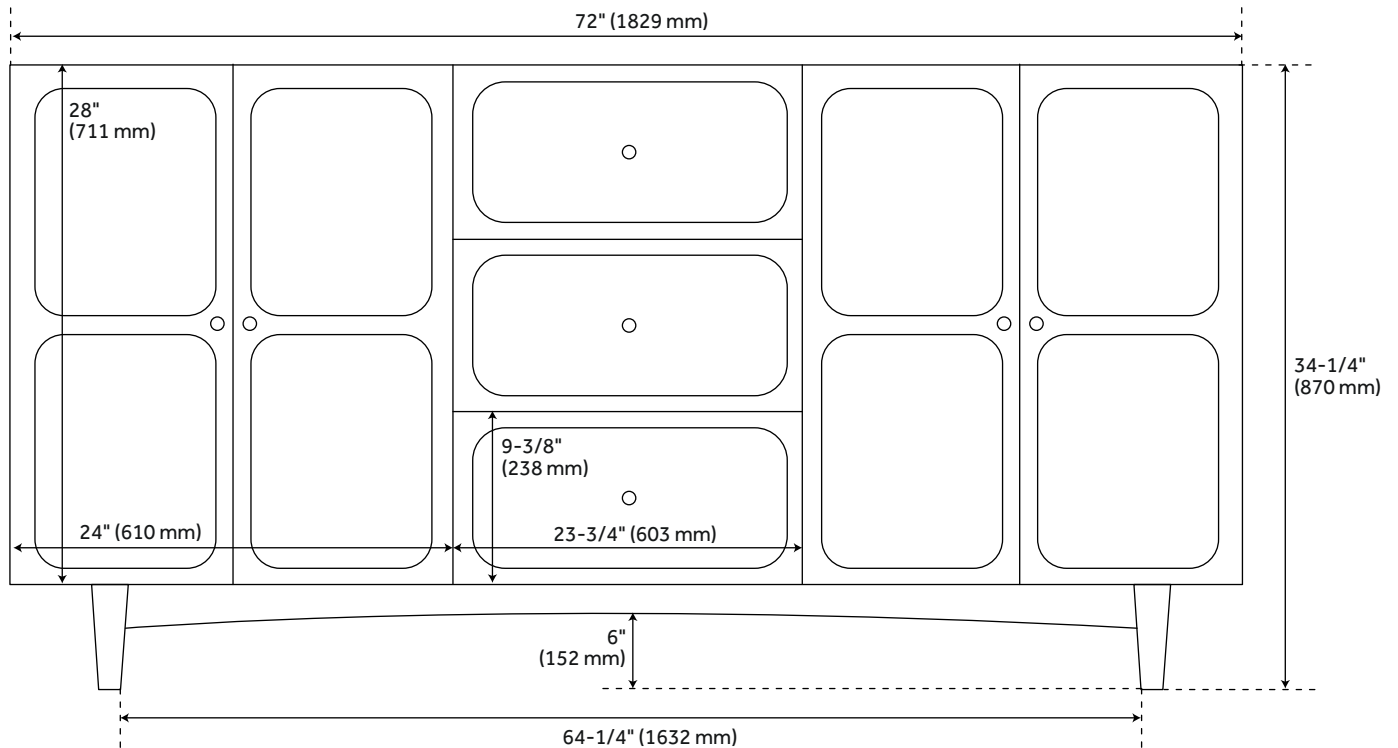

FEATURES

Installation Type: Freestanding
Features: Soft-Close Hinges
Design: Modern
Product Finish: Cold Brew
Material: Mahogany
Number of Doors: 4
Number of Drawers: 3
Width: 72"
Height: 34-1/4"
Depth: 21-1/8"
Assembly Required: No
Number of Shelves: 2
Dovetail Drawers: Yes
Number of Basins: 2
Sink Installation: Undermount - Rectangle
Basin Length: 15-3/4"
Basin Width: 11-7/8"
Water Depth To Overflow: 4-1/8"
Fits Drain Hole Size: 1-1/2"
Faucet Included: No
Sink Material: Porcelain
Vanity Top Thickness: 3cm
Water Depth to Rim: 5-1/2"
Adjustable Shelves: Yes
Hardware Finish: Satin Brass
Built-In Adjusters: Yes
Sink Included: Yes
Sink Color: White
Basin Overflow: Yes
Vanity Top Included: Yes
Vanity Top Depth: 22"
Vanity Top Width: 73"
Backsplash: Yes
Mirror Included: No

REVISED 1/03/2024

72" DELAVAN VANITY WITH RECTANGULAR UNDERMOUNT SINKS - COLD BREW

SKU: 953980-72-RUMB

Code: SH488077, SH488076, SH488075, SH488074, SH488073, SH488072, SH488071, SH488070

ADDITIONAL FEATURES

- Solid wood cabinet.
- Engineered wood panels with mahogany overlay.
- Includes a matching backsplash and white porcelain sinks.
- Polished Carrara Marble is sourced from Italy.
- Each stone top is carved from a single piece of stone and will feature natural variations.
- All dimensions are ($\pm 1/2$ ").
- [Wood finish samples available.](#)

REVISED 1/03/2024

72" DELAVAN VANITY - COLD BREW

All dimensions and specifications are nominal and may vary. Use actual products for accuracy in critical situations.