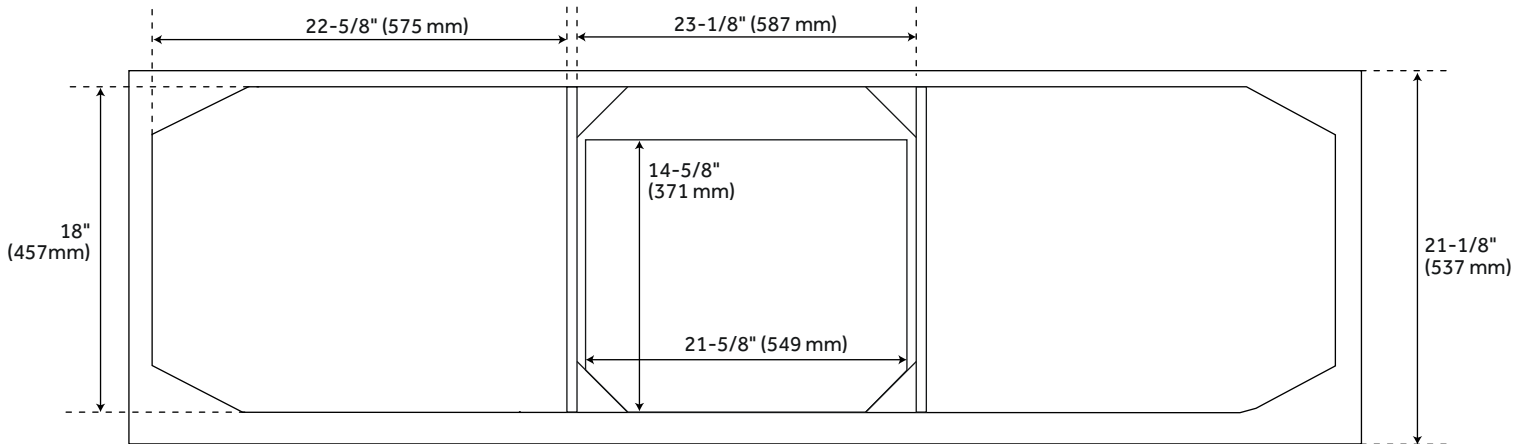

FEATURES

Installation Type: Freestanding
Features: Soft-Close Hinges
Design: Modern
Product Finish: Cold Brew
Material: Mahogany
Number of Doors: 4
Number of Drawers: 3
Width: 72"
Height: 34-1/4"
Depth: 21-1/8"
Assembly Required: No
Number of Shelves: 2
Dovetail Drawers: Yes
Number of Basins: 2
Sink Installation: Undermount - Rectangle
Basin Length: 15-3/4"
Basin Width: 11-7/8"
Water Depth To Overflow: 4-1/8"
Fits Drain Hole Size: 1-1/2"
Faucet Included: No
Sink Material: Porcelain
Vanity Top Thickness: 3cm
Water Depth to Rim: 5-1/2"
Adjustable Shelves: Yes
Hardware Finish: Satin Brass
Built-In Adjusters: Yes
Sink Included: Yes
Sink Color: White
Basin Overflow: Yes
Vanity Top Included: Yes
Vanity Top Depth: 22"
Vanity Top Width: 73"
Backsplash: Yes
Mirror Included: No

REVISED 1/03/2024

72" DELAVAN VANITY WITH RECTANGULAR UNDERMOUNT SINKS - COLD BREW

SKU: 953980-72-RUMB

Code: SH488077, SH488076, SH488075, SH488074, SH488073, SH488072, SH488071, SH488070

ADDITIONAL FEATURES

REVISED 1/03/2024

72" DELAVAN VANITY - COLD BREW

All dimensions and specifications are nominal and may vary. Use actual products for accuracy in critical situations.