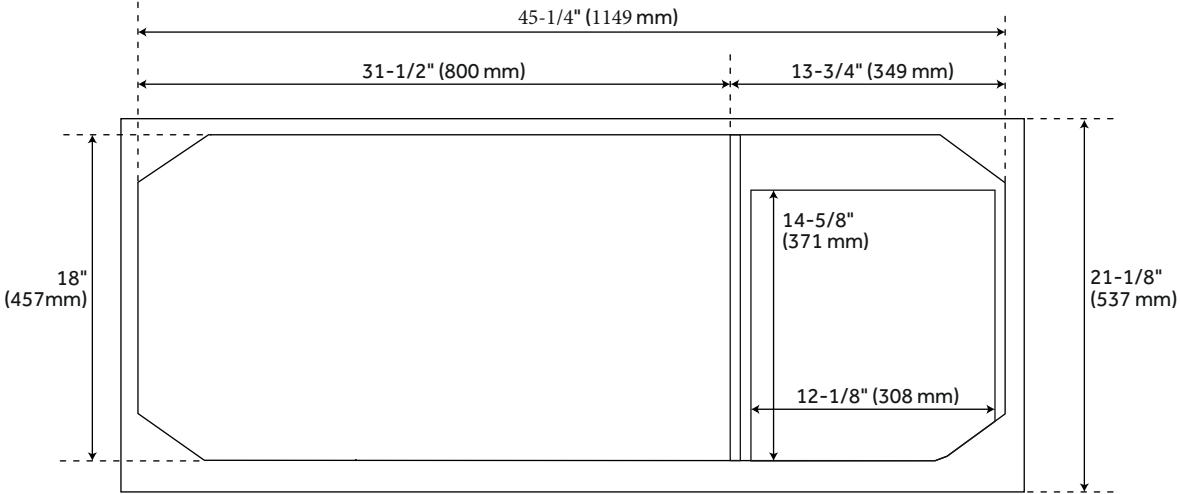

## FEATURES

Installation Type: Freestanding  
Features: Soft-Close Hinges  
Design: Modern  
Product Finish: Cold Brew  
Material: Mahogany  
Number of Doors: 2  
Number of Drawers: 3  
Width: 48"  
Height: 34-1/4"  
Depth: 21-1/8"  
Assembly Required: No  
Number of Shelves: 1  
Dovetail Drawers: Yes  
Number of Basins: 1  
Sink Installation: Undermount - Oval  
Basin Length: 16"  
Basin Width: 12-1/2"  
Water Depth To Overflow: 5"  
Fits Drain Hole Size: 1-1/2"  
Faucet Included: No  
Sink Material: Porcelain  
Vanity Top Thickness: 3cm  
Water Depth to Rim: 6"  
Adjustable Shelves: Yes  
Hardware Finish: Satin Brass  
Built-In Adjusters: Yes  
Sink Included: Yes  
Sink Color: White  
Basin Overflow: Yes  
Vanity Top Included: Yes  
Vanity Top Depth: 22"  
Vanity Top Width: 49"  
Backsplash: Yes  
Mirror Included: No

# 48" DELAVAN VANITY - COLD BREW

All dimensions and specifications are nominal and may vary. Use actual products for accuracy in critical situations.