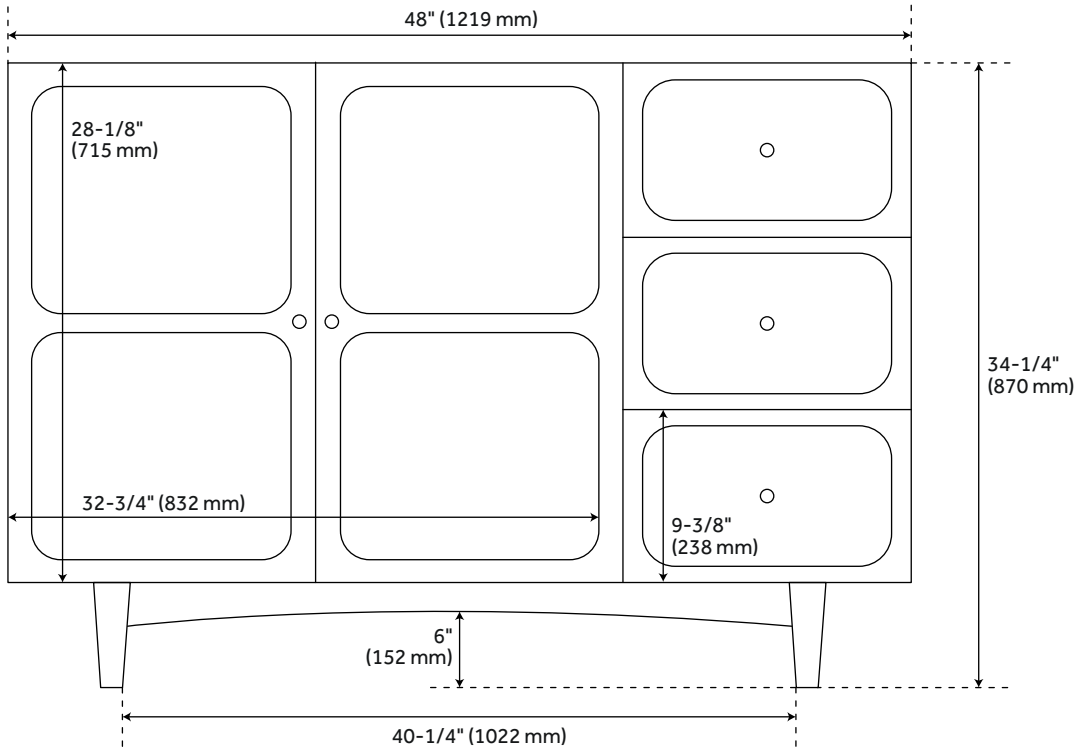

## FEATURES

Installation Type: Freestanding  
Features: Soft-Close Hinges  
Design: Modern  
Product Finish: Cold Brew  
Material: Mahogany  
Number of Doors: 2  
Number of Drawers: 3  
Width: 48"  
Height: 34-1/4"  
Depth: 21-1/8"  
Assembly Required: No  
Number of Shelves: 1  
Dovetail Drawers: Yes  
Number of Basins: 1  
Sink Installation: Undermount - Oval  
Basin Length: 16"  
Basin Width: 12-1/2"  
Water Depth To Overflow: 5"  
Fits Drain Hole Size: 1-1/2"  
Faucet Included: No  
Sink Material: Porcelain  
Vanity Top Thickness: 3cm  
Water Depth to Rim: 6"  
Adjustable Shelves: Yes  
Hardware Finish: Satin Brass  
Built-In Adjusters: Yes  
Sink Included: Yes  
Sink Color: White  
Basin Overflow: Yes  
Vanity Top Included: Yes  
Vanity Top Depth: 22"  
Vanity Top Width: 49"  
Backsplash: Yes  
Mirror Included: No

# 48" DELAVAN VANITY WITH UNDERMOUNT SINK - COLD BREW

SKU: 953980-48-UM

Code: SH488098, SH488097, SH488096, SH488095

## ADDITIONAL FEATURES

- Solid wood cabinet.
- Engineered wood panels with mahogany overlay.
- Includes a matching backsplash and white porcelain sink.
- Polished Carrara Marble is sourced from Italy.
- Each stone top is carved from a single piece of stone and will feature natural variations.
- See Installation Instructions for directions to attach the vanity top and sink.
- All dimensions are ( $\pm 1/2"$ ).
- [Wood finish samples available.](#)

# 48" DELAVAN VANITY - COLD BREW

All dimensions and specifications are nominal and may vary. Use actual products for accuracy in critical situations.