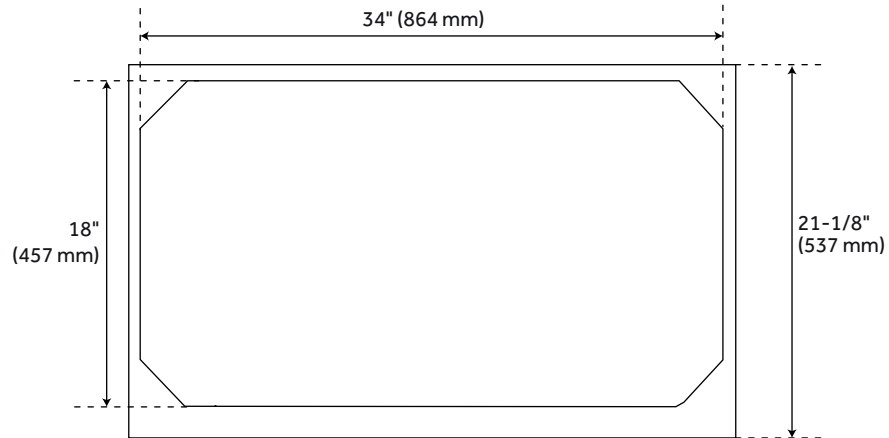

## FEATURES

Installation Type: Freestanding  
Features: Soft-Close Hinges  
Design: Modern  
Product Finish: Cold Brew  
Material: Mahogany  
Number of Doors: 2  
Width: 36"  
Height: 34-1/4"  
Depth: 21-1/8"  
Assembly Required: No  
Number of Shelves: 1  
Number of Basins: 1  
Sink Installation: Undermount - Oval  
Basin Length: 16"  
Basin Width: 12-1/2"  
Water Depth To Overflow: 5"  
Fits Drain Hole Size: 1-1/2"  
Faucet Included: No  
Sink Material: Porcelain  
Vanity Top Thickness: 3cm  
Water Depth to Rim: 6"  
Adjustable Shelves: Yes  
Hardware Finish: Satin Brass  
Built-In Adjusters: Yes  
Sink Included: Yes  
Sink Color: White  
Basin Overflow: Yes  
Vanity Top Included: Yes  
Vanity Top Depth: 22"  
Vanity Top Width: 37"  
Backsplash: Yes  
Mirror Included: No

# 36" DELAVAN VANITY - COLD BREW

All dimensions and specifications are nominal and may vary. Use actual products for accuracy in critical situations.