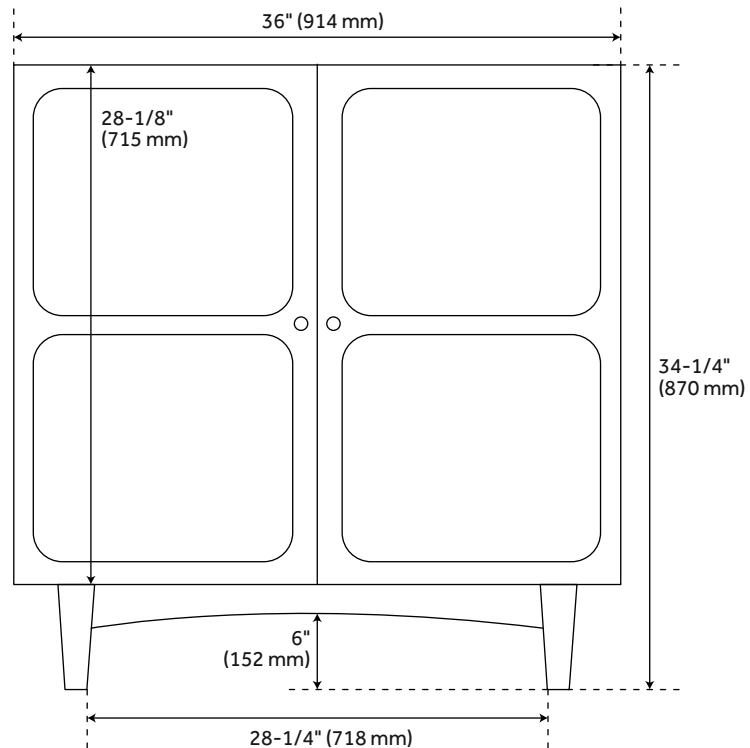

## FEATURES

Installation Type: Freestanding  
Features: Soft-Close Hinges  
Design: Modern  
Product Finish: Cold Brew  
Material: Mahogany  
Number of Doors: 2  
Width: 36"  
Height: 34-1/4"  
Depth: 21-1/8"  
Assembly Required: No  
Number of Shelves: 1  
Number of Basins: 1  
Sink Installation: Undermount - Oval  
Basin Length: 16"  
Basin Width: 12-1/2"  
Water Depth To Overflow: 5"  
Fits Drain Hole Size: 1-1/2"  
Faucet Included: No  
Sink Material: Porcelain  
Vanity Top Thickness: 3cm  
Water Depth to Rim: 6"  
Adjustable Shelves: Yes  
Hardware Finish: Satin Brass  
Built-In Adjusters: Yes  
Sink Included: Yes  
Sink Color: White  
Basin Overflow: Yes  
Vanity Top Included: Yes  
Vanity Top Depth: 22"  
Vanity Top Width: 37"  
Backsplash: Yes  
Mirror Included: No

# 36" DELAVAN VANITY - COLD BREW

All dimensions and specifications are nominal and may vary. Use actual products for accuracy in critical situations.