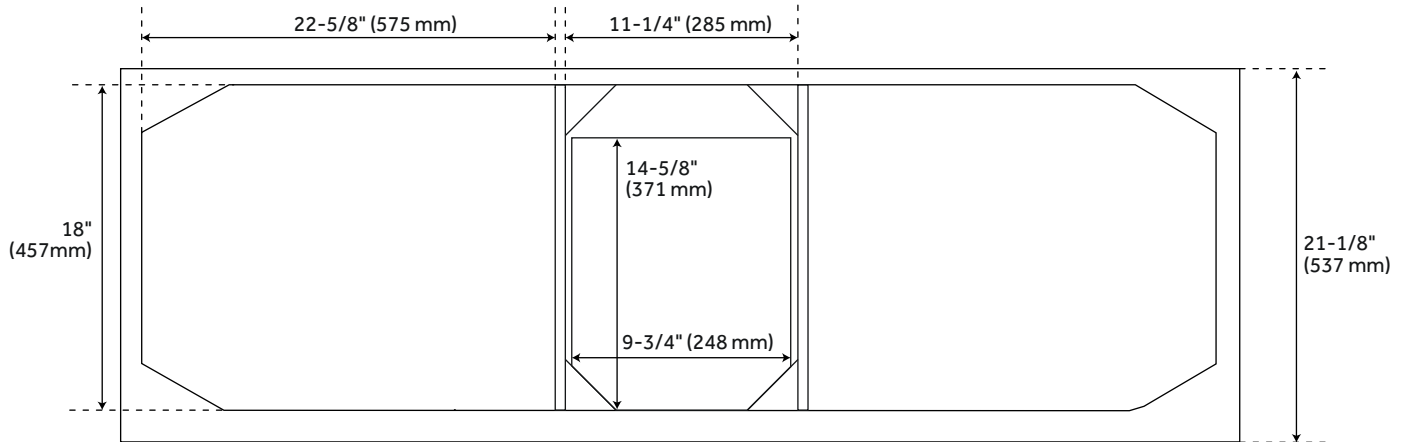

60" DELAVAN VANITY - COLD BREW - VANITY CABINET ONLY

SKU: 487971
Code: SH487971

FEATURES

Installation Type: Freestanding
Features: Soft-Close Hinges
Design: Modern
Product Finish: Cold Brew
Material: Mahogany
Number of Doors: 4
Number of Drawers: 3
Width: 60"
Height: 34-1/4"
Depth: 21-1/8"
Assembly Required: No
Number of Shelves: 2
Dovetail Drawers: Yes
Number of Basins: 2
Faucet Included: No
Size: 60"
Adjustable Shelves: Yes
Hardware Finish: Satin Brass
Built-In Adjusters: Yes
Sink Included: No
Vanity Top Included: No
Backsplash: No
Mirror Included: No
Weight: 134.48

REVISED 12/18/2023

60" DELAVAN VANITY - COLD BREW - VANITY CABINET ONLY

SKU: 487971
Code: SH487971

ADDITIONAL FEATURES

- Solid wood cabinet.
- Engineered wood panels with mahogany overlay.
- See Installation Instructions for directions to attach the vanity top and sink.
- All dimensions are ($\pm 1/2$ ").
- [Wood finish samples available.](#)

REVISED 12/18/2023

60" DELAVAN VANITY - COLD BREW

All dimensions and specifications are nominal and may vary. Use actual products for accuracy in critical situations.