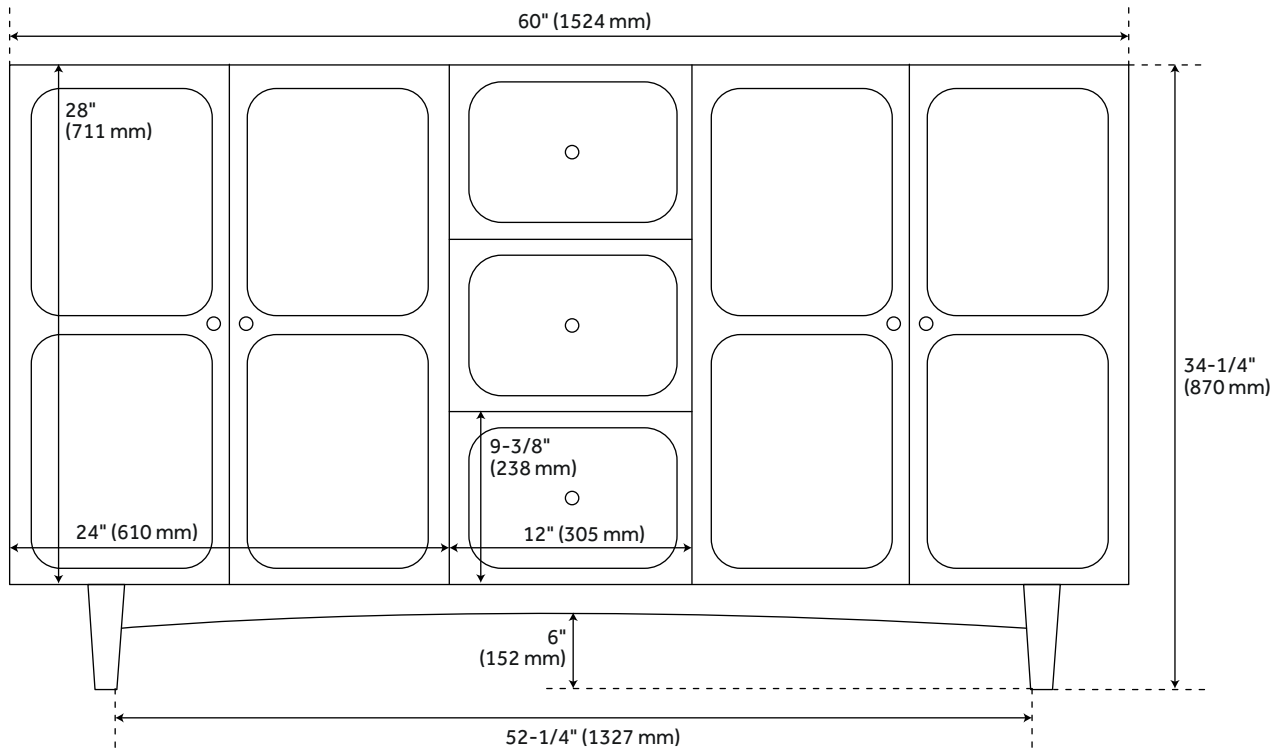

60" DELAVAN VANITY - COLD BREW - VANITY CABINET ONLY

SKU: 487971
Code: SH487971

FEATURES

Installation Type: Freestanding
Features: Soft-Close Hinges
Design: Modern
Product Finish: Cold Brew
Material: Mahogany
Number of Doors: 4
Number of Drawers: 3
Width: 60"
Height: 34-1/4"
Depth: 21-1/8"
Assembly Required: No
Number of Shelves: 2
Dovetail Drawers: Yes
Number of Basins: 2
Faucet Included: No
Size: 60"
Adjustable Shelves: Yes
Hardware Finish: Satin Brass
Built-In Adjusters: Yes
Sink Included: No
Vanity Top Included: No
Backsplash: No
Mirror Included: No
Weight: 134.48

REVISED 12/18/2023

60" DELAVAN VANITY - COLD BREW - VANITY CABINET ONLY

SKU: 487971
Code: SH487971

ADDITIONAL FEATURES

- Solid wood cabinet.
- Engineered wood panels with mahogany overlay.
- See Installation Instructions for directions to attach the vanity top and sink.
- All dimensions are ($\pm 1/2$ ").
- [Wood finish samples available.](#)

REVISED 12/18/2023

60" DELAVAN VANITY - COLD BREW

All dimensions and specifications are nominal and may vary. Use actual products for accuracy in critical situations.