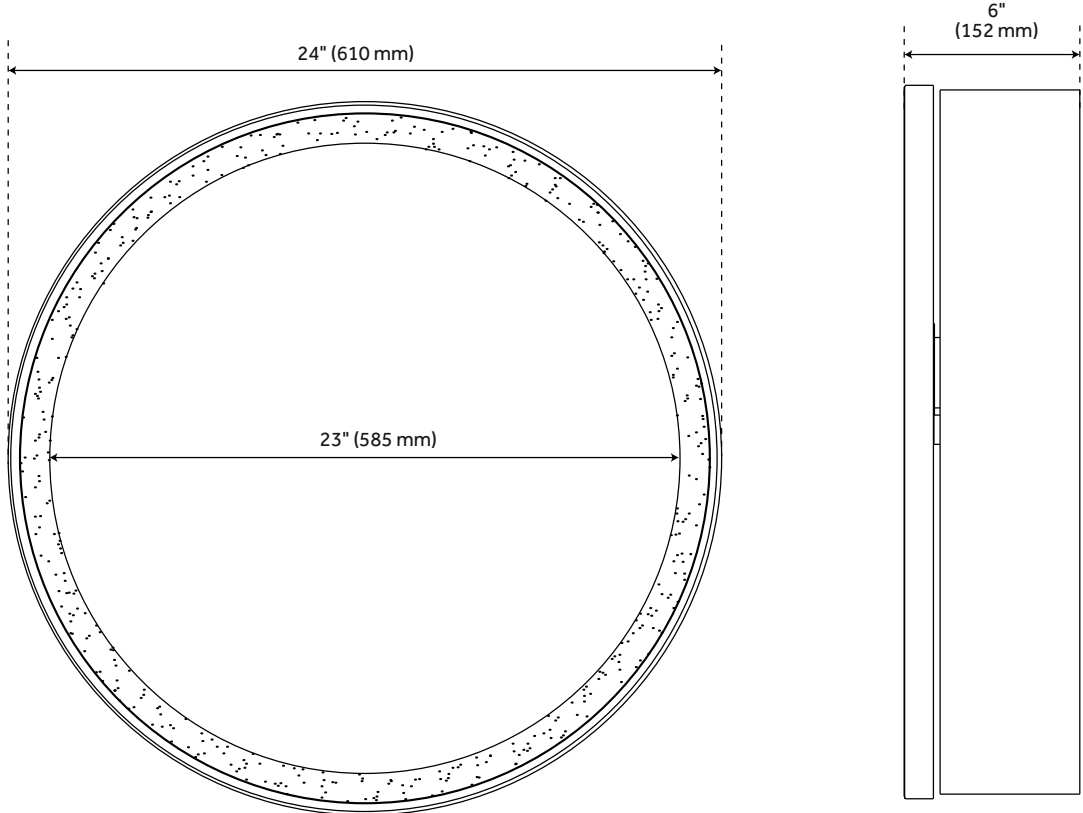

24" STARPORT SLIDING DOOR LED MEDICINE CABINET - MATTE BLACK

SKU: 485684
Code: SH485684

FEATURES

Features: Lighted, Mirrored, Framed
Product Finish: Matte Black Powder Coat
Material: Aluminum
Width: 24"
Height: 24"
Depth: 6"
Mounting Hardware Included: Yes
Assembly Required: No
Number of Shelves: 2
Shape: Circle
Size: 24"
Mirror Only Width: 23"
Mirror Only Height: 23"
Door Opens: Slides
Adjustable Shelves: No
Weight: 27
Color Temperature (Kelvin): 3000K-6400K (+/- 300K)
Lumens: 875LM
Voltage: INPUT- 120V60Hz/ OUTPUT- 12VDC

LISTED ID: SH66224042

REVISED 1/4/2024

24" STARPORT SLIDING DOOR LED MEDICINE CABINET - MATTE BLACK

SKU: 485684

Code: SH485684

ADDITIONAL FEATURES

- Surface mount.
- Horizontal mounting centers: 4-3/4" (x3).
- Overall dimensions: 24" W x 24" H x 6" D. Mirror only dimensions: 23" W x 23" H.
- All dimensions are ($\pm 1/2"$).
- Mirror touch sensor, tunable LED brightness, and tunable color temperature are included.
- Two interior shelves are included (not adjustable), holding up to 12 lbs each. Entire cabinet can hold up to 42 lbs.

REVISED 1/4/2024

24" STARPORT SLIDING DOOR LED MEDICINE CABINET - MATTE BLACK

All dimensions and specifications are nominal and may vary. Use actual products for accuracy in critical situations.