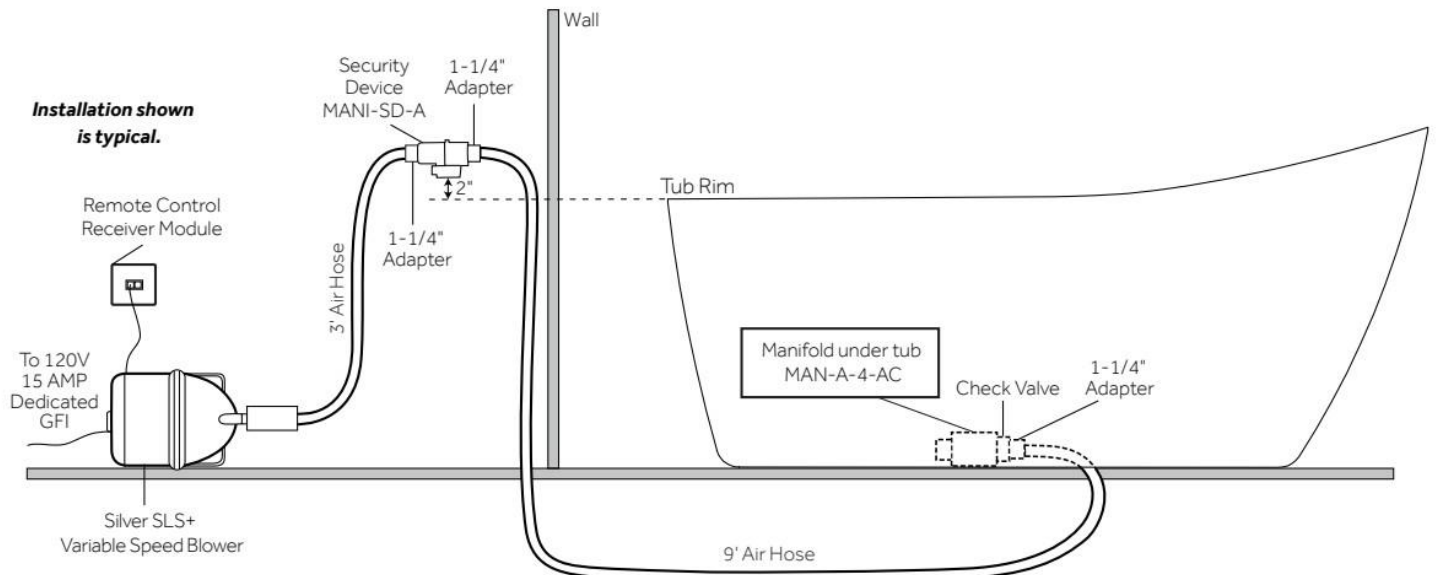

ASME A112.19.7/CSA B45.10, Massachusetts Accepted, LISTED ID: SHSBFSOSS6632FAWH

ADDITIONAL FEATURES

- All dimensions are ($\pm 1/2$ ").
- Features 12 air jets that massage and relax. Remote control works within 15-foot radius and is designed to float.
- Foam Insulation increases heat retention and prevents condensation due to water and air temperature fluctuations.

- BM-TWP BALL CHECK VALVE JETS
- MANI-SD-A SECURITY DEVICE
- MAN-A-4-AC MANIFOLD
- SILVER SLS+ VARIABLE SPEED BLOWER

INSTALLATION

Install blower behind a wall (with an access panel) or in a closet. Blower can also be installed under floor. Ensure the security device, MANI-DS-A, is at least:

- 2" Above the tub rim

Security device and hose can be mounted in wall

REMOTE CONTROL

- CG+/RTC-SENSOR-WP
- 12 – 15 YEAR BATTERY LIFE

INSIDE OF BATH

- (12) MAXI AIR JETS WITH 24 OPENINGS

ELBOWS FOR
AIR JETS

TEES FOR
AIR JETS

**Installation shown
is typical.**

All dimensions and specifications are nominal and may vary. Use actual products for accuracy in critical situations.

REVISED 8/2/2024