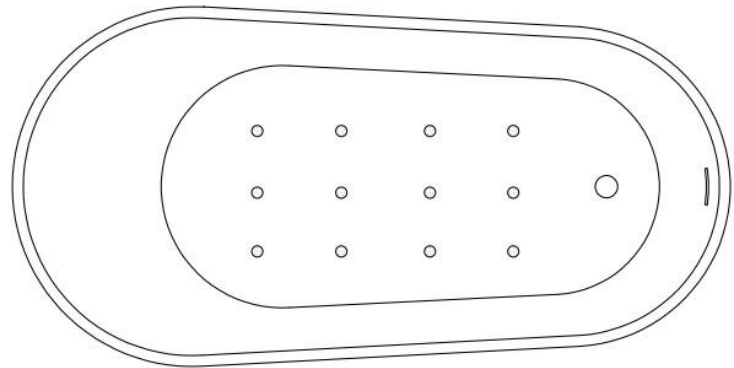

ASME A112.19.7/CSA B45.10, Massachusetts Accepted, LISTED ID: SHSBFSOSS6632FAWH

ADDITIONAL FEATURES

- All dimensions are ($\pm 1/2$ ").
- Features 12 air jets that massage and relax. Remote control works within 15-foot radius and is designed to float.
- Foam Insulation increases heat retention and prevents condensation due to water and air temperature fluctuations.

- 2" Above the tub rim

Security device and hose can be mounted in wall

REMOTE CONTROL

- CG+/RTC-SENSOR-WP
- 12 – 15 YEAR BATTERY LIFE

INSIDE OF BATH

- (12) MAXI AIR JETS WITH 24 OPENINGS

ELBOWS FOR
AIR JETS

TEES FOR
AIR JETS

**Installation shown
is typical.**

All dimensions and specifications are nominal and may vary. Use actual products for accuracy in critical situations.

REVISED 8/2/2024