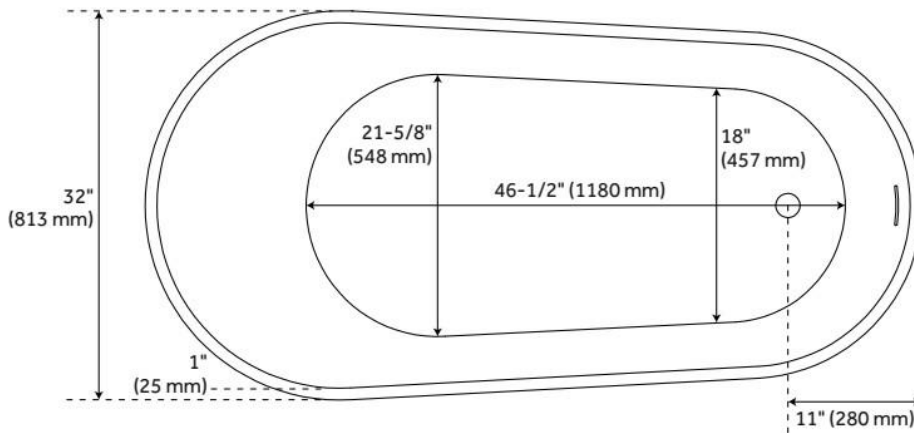

66" SHEBA ACRYLIC SLIPPER TUB WITH FOAM - AIR MASSAGE

SKU: 462905
Code: SH462905

FEATURES

Tub Material: Acrylic
Product Finish: White
Shape: Oval
Tub Drain Placement: End
Drain Included: Yes
Drain and Overflow Finish: White
Water Depth to Overflow: 15-3/8"
Water Capacity (Gallons): 69
Built-In Adjusters: Yes
Tub Weight Uncrated (lbs): 143

ASME A112.19.7/CSA B45.10, Massachusetts Accepted, LISTED ID: SHSBFSOSS6632FAWH

ADDITIONAL FEATURES

- All dimensions are ($\pm 1/2$ ").
- Features 12 air jets that massage and relax. Remote control works within 15-foot radius and is designed to float.
- Foam Insulation increases heat retention and prevents condensation due to water and air temperature fluctuations.

REVISED 8/2/2024

66" SHEBA ACRYLIC SLIPPER TUB WITH FOAM - AIR MASSAGE

SKU: 462905
Code: SH462905

REVISED 8/2/2024

66" SHEBA ACRYLIC SLIPPER TUB WITH FOAM - AIR MASSAGE

SKU: 462905
Code: SH462905

COMPONENTS LIST