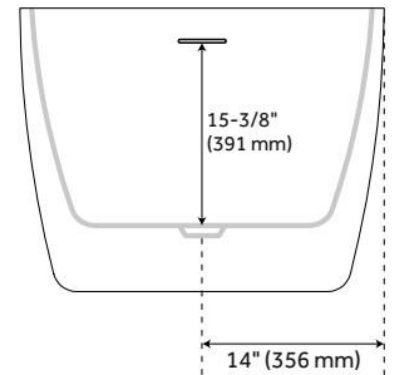

66" SHEBA ACRYLIC SLIPPER TUB WITH FOAM - AIR MASSAGE

SKU: 462905
Code: SH462905

REVISED 8/2/2024