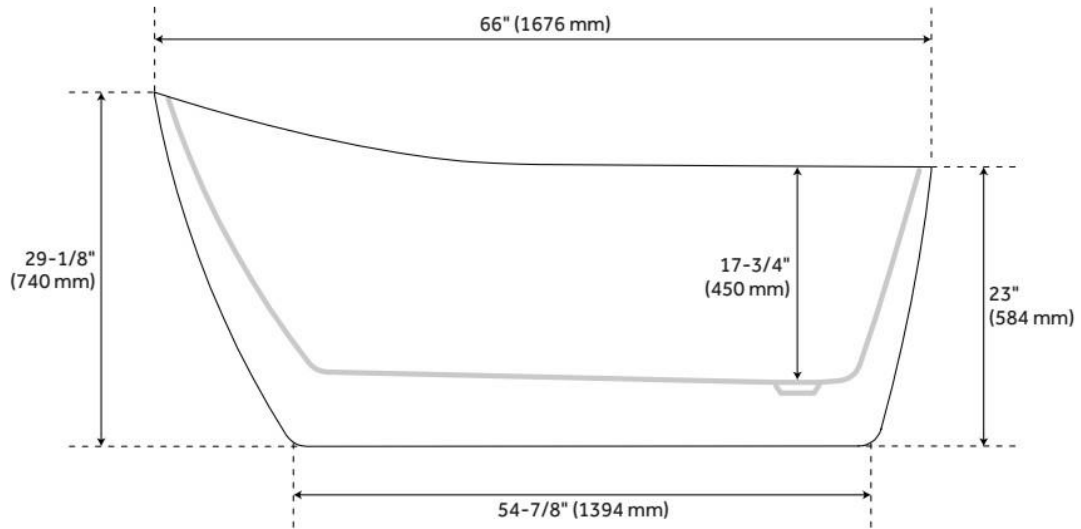

66" SHEBA ACRYLIC SLIPPER TUB WITH FOAM - AIR MASSAGE

SKU: 462905
Code: SH462905

FEATURES

Tub Material: Acrylic
Product Finish: White
Shape: Oval
Tub Drain Placement: End
Drain Included: Yes
Drain and Overflow Finish: White
Water Depth to Overflow: 15-3/8"
Water Capacity (Gallons): 69
Built-In Adjusters: Yes
Tub Weight Uncrated (lbs): 143

ASME A112.19.7/CSA B45.10, Massachusetts Accepted, LISTED ID: SHSBFSOSS6632FAWH

ADDITIONAL FEATURES

- All dimensions are ($\pm 1/2$ ").
- Features 12 air jets that massage and relax. Remote control works within 15-foot radius and is designed to float.
- Foam Insulation increases heat retention and prevents condensation due to water and air temperature fluctuations.

REVISED 8/2/2024

66" SHEBA ACRYLIC SLIPPER TUB WITH FOAM - AIR MASSAGE

SKU: 462905
Code: SH462905

REVISED 8/2/2024

66" SHEBA ACRYLIC SLIPPER TUB WITH FOAM - AIR MASSAGE

SKU: 462905
Code: SH462905

COMPONENTS LIST