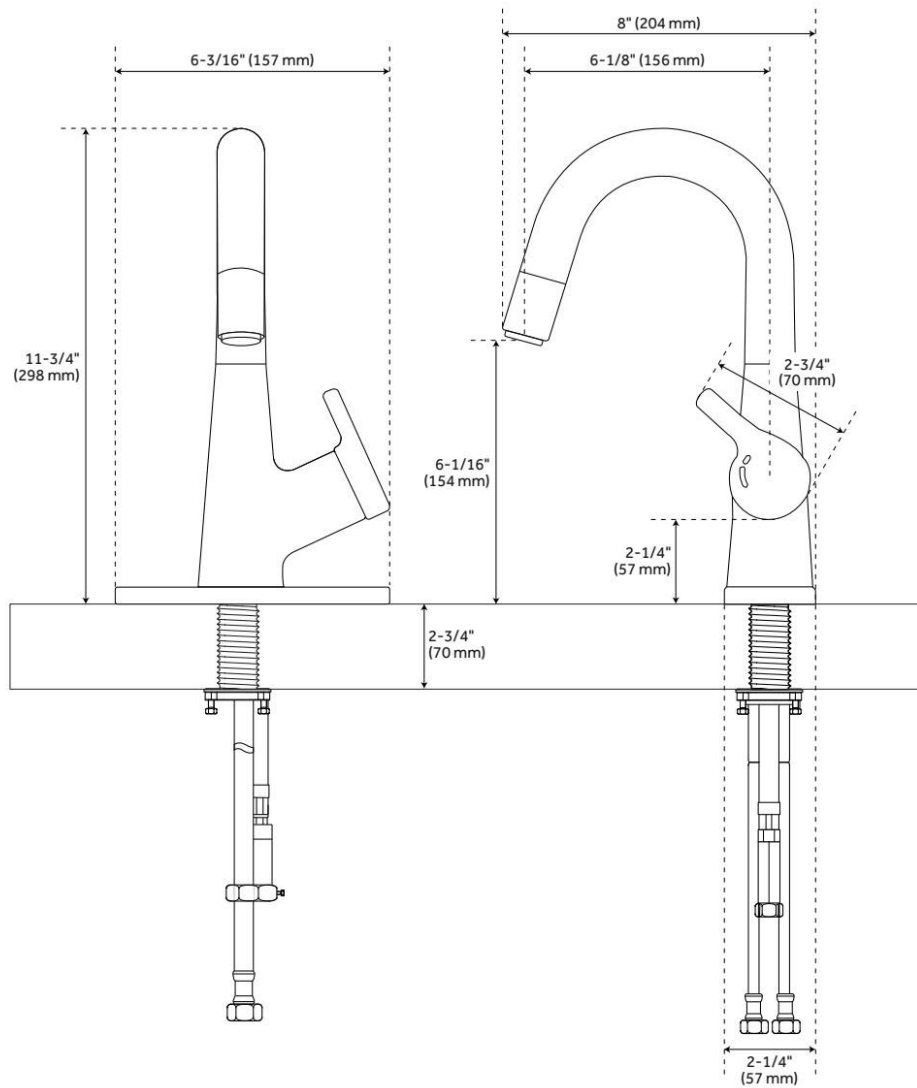

MARCREST SINGLE-HOLE PULL-DOWN BATHROOM FAUCET

SKU: 953909

Code: SH484787, SH484786, SH484785

FEATURES

Material: Metal construction for strength and durability

Installation Type: Single-Hole

Connection Type: Compression

Flow Rate: 1.2 gpm (4.5 L/min) @ 60 psi

Spray Type: Aerated

Cartridge Type: Ceramic Disc

Swivel Spout: Yes

ASME A112.18.1/CSA B125.1, NSF/ANSI 372, NSF/ANSI 61, NSF/ANSI/CAN 61, NSF/ANSI/CAN 61-9:Q≤1, CEC Listed, WaterSense by IAPMO, Massachusetts Accepted, LISTED ID: SH449735XX

ADDITIONAL FEATURES

- Includes a 61" pull-down sprayer hose that has a reach of 17" once installed.
- Included deck plate can be used to hide the unused mounting holes.
- Made with a ceramic disc cartridge for lasting durability.

REVISED 5/21/2024

MARCREST SINGLE-HOLE PULL-DOWN BATHROOM FAUCET

SKU: 953909

Code: SH484787, SH484786, SH484785

REVISED 5/21/2024