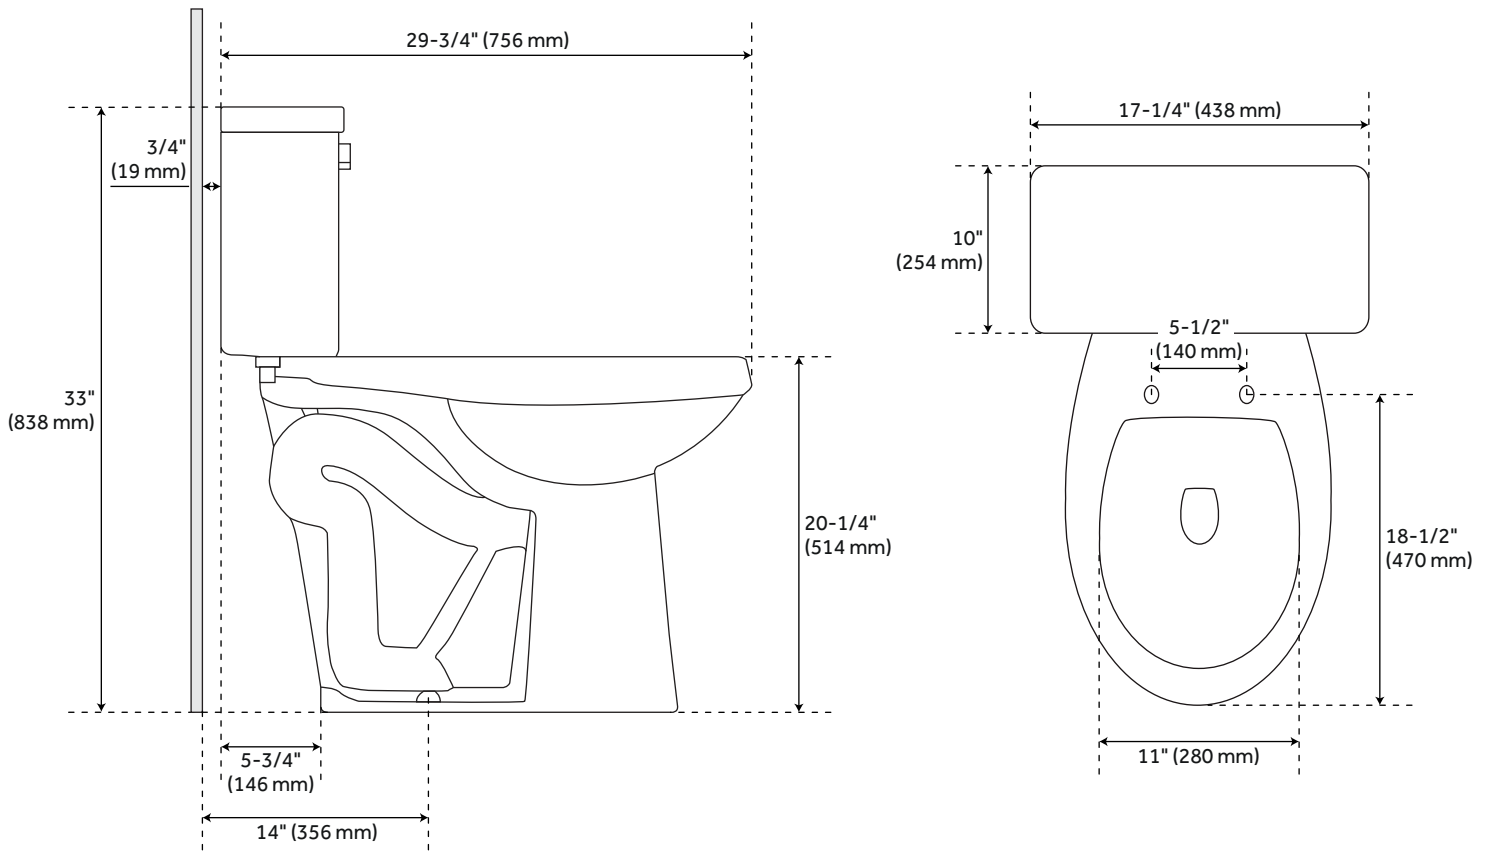

BRADENTON TWO-PIECE ELONGATED TOILET WITH 14" ROUGH-IN - 19" BOWL HEIGHT

SKU: 953379-14

Code: SHBD255, SHBD214, SHTSEZ200, SHBDS300

FEATURES

Features: ADA Compliant
Product Finish: White
Material: Porcelain
Length: 17"
Width: 29-1/2"
Height: 33"
Rough In: 14"
Bowl Shape: Elongated
Bowl Height: 19"
Gallons Per Flush: 1.28 (4.8 Lpf)
Hardware Finish: Chrome
Seat Included: Optional

REVISED 9/25/2023

BRADENTON TWO-PIECE ELONGATED TOILET WITH 14" ROUGH-IN - 19" BOWL HEIGHT

SKU: 953379-14

Code: SHBD255, SHBD214, SHTSEZ200, SHBDS300

ADDITIONAL FEATURES

- Visible trapway.
- Toilet is compatible with Brookdale bidet seat.
- Optional standard seat features soft-close mechanism.
- Includes polished chrome metal flush lever.

REVISED 9/25/2023

BRADENTON TWO-PIECE TOILET ELONGATED - 14" ROUGH-IN - 19" BOWL HEIGHT

All dimensions and specifications are nominal and may vary. Use actual products for accuracy in critical situations.

OPTIONAL TRADITIONAL ULTRA SLIM EASY CLEAN TOILET SEAT - ELONGATED BOWL

All dimensions and specifications are nominal and may vary. Use actual products for accuracy in critical situations.

OPTIONAL BROOKDALE MANUAL BIDET SEAT - WHITE