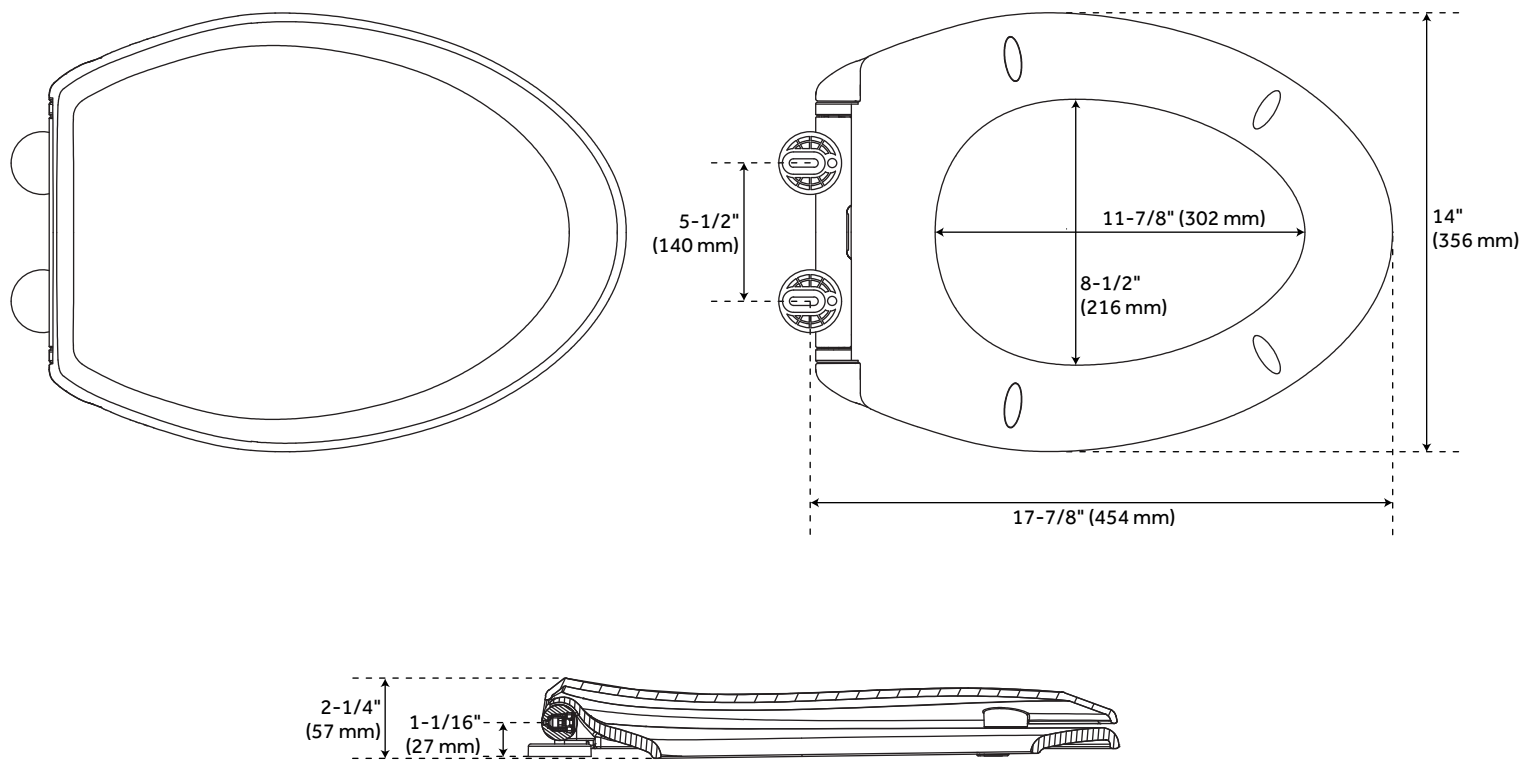

BRADENTON TWO-PIECE ELONGATED TOILET WITH 14" ROUGH-IN - 19" BOWL HEIGHT

SKU: 953379-14

Code: SHBD255, SHBD214, SHTSEZ200, SHBDS300

FEATURES

Features: ADA Compliant
Product Finish: White
Material: Porcelain
Length: 17"
Width: 29-1/2"
Height: 33"
Rough In: 14"
Bowl Shape: Elongated
Bowl Height: 19"
Gallons Per Flush: 1.28 (4.8 Lpf)
Hardware Finish: Chrome
Seat Included: Optional

REVISED 9/25/2023

BRADENTON TWO-PIECE ELONGATED TOILET WITH 14" ROUGH-IN - 19" BOWL HEIGHT

SKU: 953379-14

Code: SHBD255, SHBD214, SHTSEZ200, SHBDS300

ADDITIONAL FEATURES

- Visible trapway.
- Toilet is compatible with Brookdale bidet seat.
- Optional standard seat features soft-close mechanism.
- Includes polished chrome metal flush lever.

REVISED 9/25/2023

BRADENTON TWO-PIECE TOILET ELONGATED - 14" ROUGH-IN - 19" BOWL HEIGHT

All dimensions and specifications are nominal and may vary. Use actual products for accuracy in critical situations.

OPTIONAL TRADITIONAL ULTRA SLIM EASY CLEAN TOILET SEAT - ELONGATED BOWL

All dimensions and specifications are nominal and may vary. Use actual products for accuracy in critical situations.

OPTIONAL BROOKDALE MANUAL BIDET SEAT - WHITE