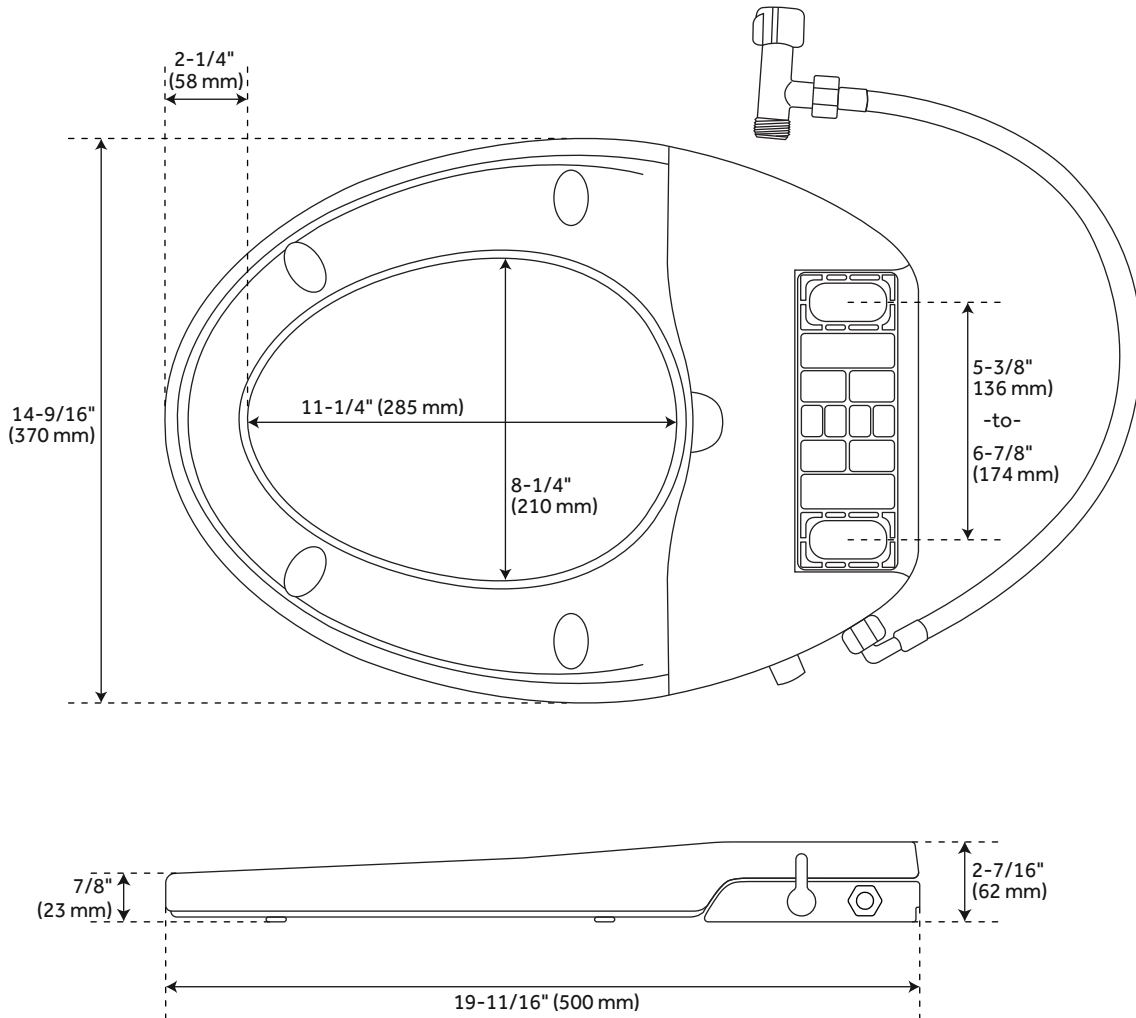

BRADENTON TWO-PIECE ELONGATED TOILET WITH 14" ROUGH-IN - 19" BOWL HEIGHT

SKU: 953379-14

Code: SHBD255, SHBD214, SHTSEZ200, SHBDS300

FEATURES

Features: ADA Compliant
Product Finish: White
Material: Porcelain
Length: 17"
Width: 29-1/2"
Height: 33"
Rough In: 14"
Bowl Shape: Elongated
Bowl Height: 19"
Gallons Per Flush: 1.28 (4.8 Lpf)
Hardware Finish: Chrome
Seat Included: Optional

REVISED 9/25/2023

BRADENTON TWO-PIECE ELONGATED TOILET WITH 14" ROUGH-IN - 19" BOWL HEIGHT

SKU: 953379-14

Code: SHBD255, SHBD214, SHTSEZ200, SHBDS300

ADDITIONAL FEATURES

- Visible trapway.
- Toilet is compatible with Brookdale bidet seat.
- Optional standard seat features soft-close mechanism.
- Includes polished chrome metal flush lever.

REVISED 9/25/2023

BRADENTON TWO-PIECE TOILET ELONGATED - 14" ROUGH-IN - 19" BOWL HEIGHT

All dimensions and specifications are nominal and may vary. Use actual products for accuracy in critical situations.

OPTIONAL TRADITIONAL ULTRA SLIM EASY CLEAN TOILET SEAT - ELONGATED BOWL

All dimensions and specifications are nominal and may vary. Use actual products for accuracy in critical situations.

OPTIONAL BROOKDALE MANUAL BIDET SEAT - WHITE