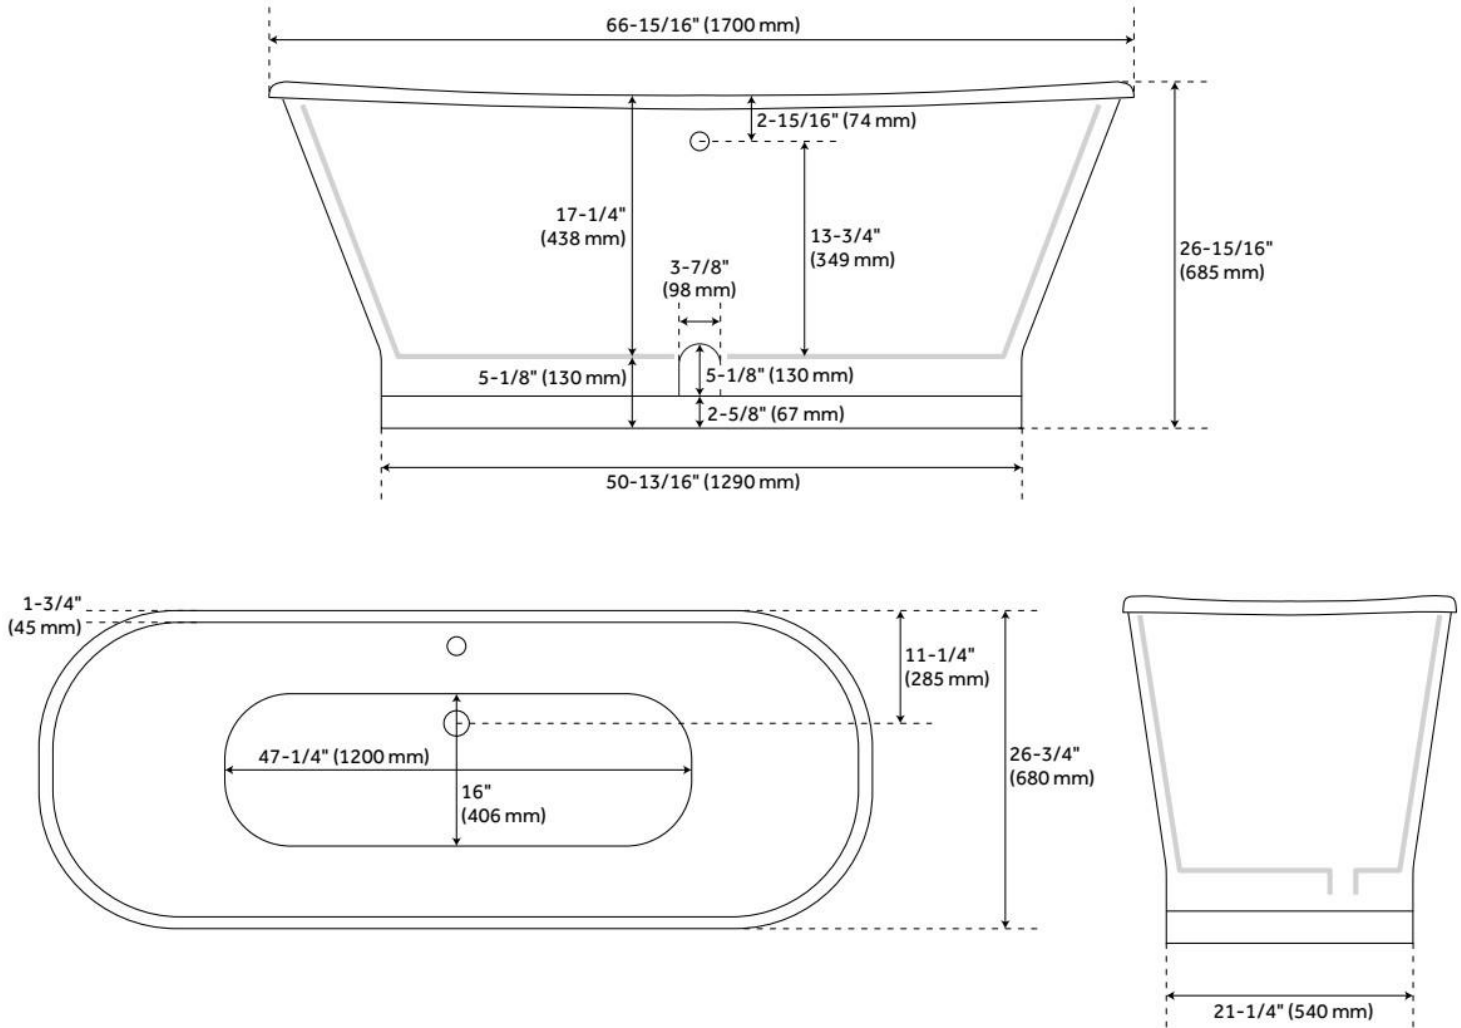

67" KATERYN BATEAU CAST IRON SKIRTED TUB - DARK GRAY

SKU: 953423

Code: SH479784, SH479785, SH479786, SH479790, SH415243

REVISED 6/18/2024