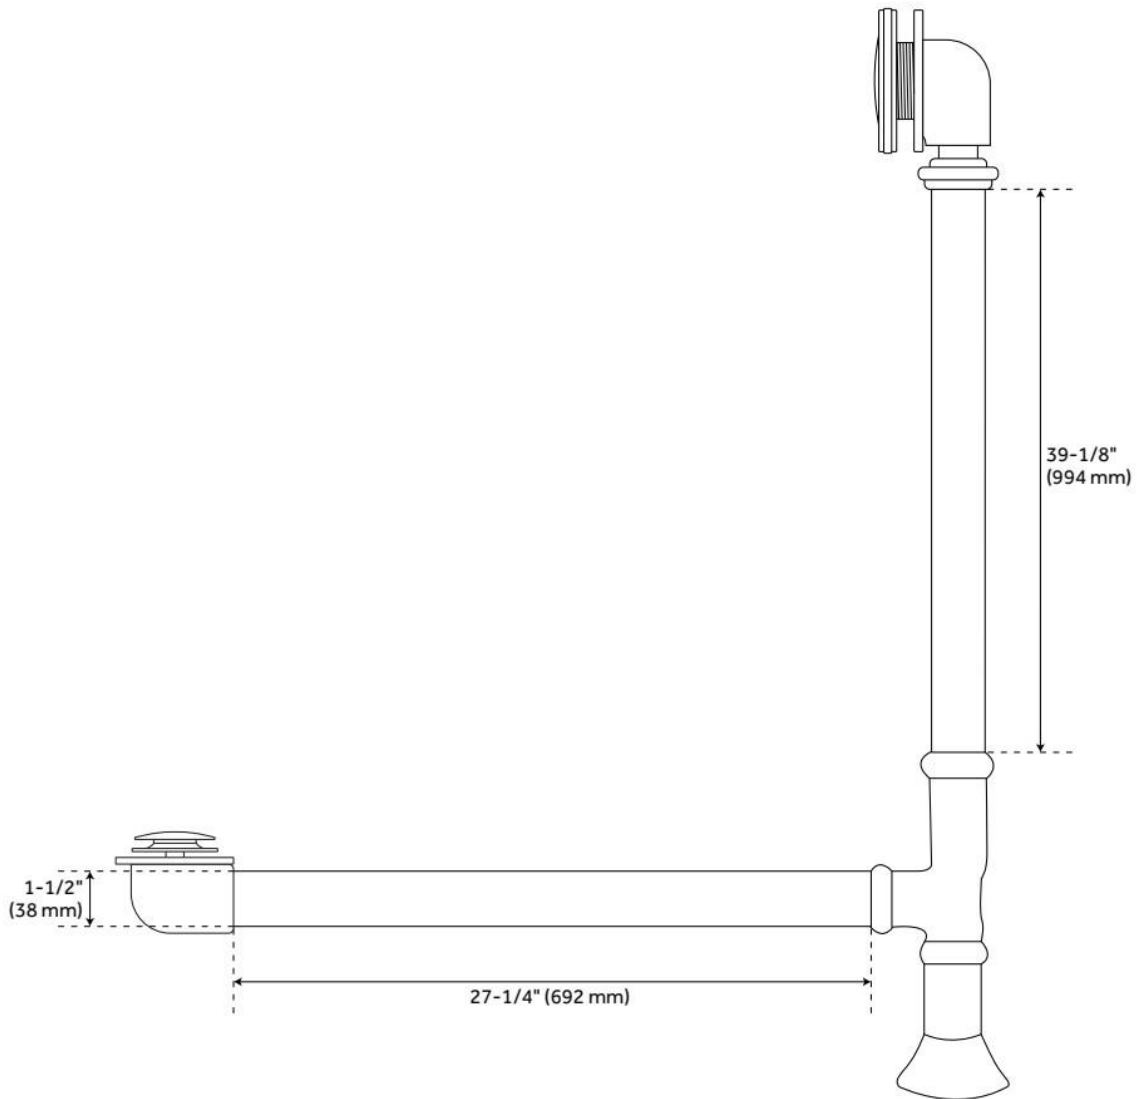

# 67" KATERYN BATEAU CAST IRON SKIRTED TUB - DARK GRAY

SKU: 953423

Code: SH479784, SH479785, SH479786, SH479790, SH415243

## FEATURES

Tub Material: Cast Iron  
Product Finish: Dark Gray  
Shape: Oval  
Tub Drain Placement: Offset  
Drain Included: Optional  
Water Depth to Overflow: 13-3/4"  
Water Capacity (Gallons): 61.27  
Built-In Adjusters: No  
Tub Weight Uncrated (lbs): 462  
Optional Accessory: 428473

## FEATURES

LISTED ID: 510721, 510720, 510729, 510724

- Product is a Signature Hardware exclusive design.
- Overflow head swivels for use on most tubs, including those with a slanted wall.
- Adjustable overflow can be used on double wall tubs.
- Made from solid brass materials.
- 1-5/16" Thread length dimensions: 27-1/4" L drain pipe, 39-1/8" H overflow pipe. Accommodates tub walls up to 7/8" thick at overflow.
- 2-3/8" thread length dimensions: 27-1/4" L drain pipe, 39-1/8" H overflow pipe. Accommodates tub walls up to 1-3/4" thick at overflow.
- 2-15/16" thread length dimensions: 27-1/4" L drain pipe, 39-1/8" H overflow pipe. Accommodates tub walls up to 2-1/2" thick at overflow.
- 3-11/16" thread length dimensions: 27-1/4" L drain pipe, 39-1/8" H overflow pipe. Accommodates tub walls up to 3-3/8" thick at overflow.
- 4-1/4" thread length dimensions: 27-1/4" L drain pipe, 39-1/8" H overflow pipe. Accommodates tub walls up to 3-3/4" thick at overflow.

# EXTENDED POP-UP TUB DRAIN - SWIVEL HEAD - DAISY WHEEL OVERFLOW - 1-1/2" TUBING

SKU: 946608

Code: SH439810, SH439814, SH438544, SH438550, SH439809, SH439797, SH439791, SH439804, SH439800, SH439818, SH439793, SH438545, SH438546, SH439817, SH439803, SH439799, SH439815, SH439801, SH439792, SH439802, SH439806, SH438547, SH439795, SH439819, SH439811, SH439812, SH438548, SH439808, SH439805, SH439796, SH439794, SH438549, SH439813, SH439807, SH439816