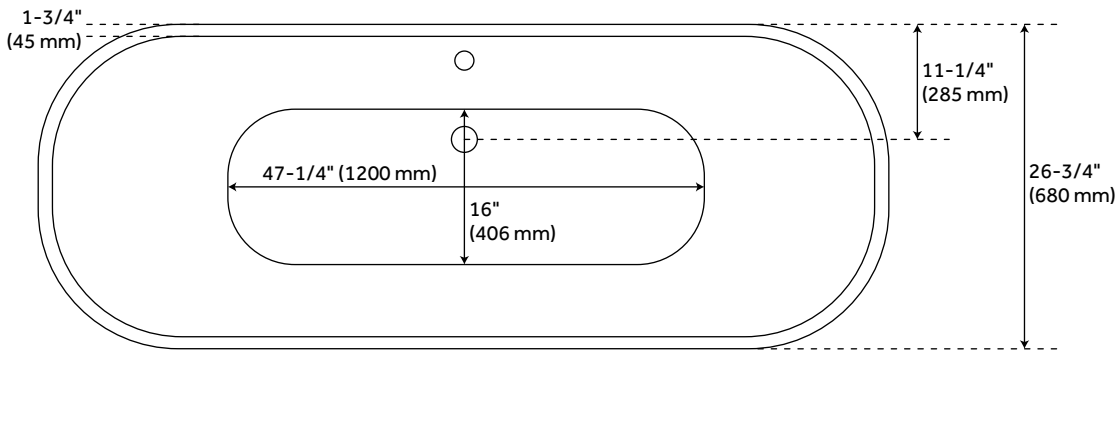

67" KATERYN BATEAU CAST IRON SKIRTED TUB - DARK GRAY

SKU: 953422

Code: SH479784, SH479785, SH479786, SH479787, SH479788, SH479789, SH479790, SH415243, SH441848

FEATURES

Design: Traditional
Product Finish: Dark Gray
Length: 67"
Width: 26-1/2"
Height: 27-1/4"
Water Depth To Overflow: 13-3/4"
Exterior Treatment: Hand-Smoothed Painted
Interior Treatment: White Porcelain Enamel
Faucet Included: No
Shape: Oval
Tub Overflow: Yes
Tub Material: Cast Iron
Tub Interior Length: 47-1/4"
Tub Interior Width: 16"
Tap Deck: No
Faucet Drillings: Roll Top - No Drillings
Water Capacity (Gallons): 30
Tub Weight Uncrated (lbs): 462
Tub Weight Crated (lbs): 572

REVISED 3/14/2023

67" KATERYN BATEAU CAST IRON SKIRTED TUB - DARK GRAY

SKU: 953422

Code: SH479784, SH479785, SH479786, SH479787, SH479788, SH479789, SH479790, SH415243, SH441848

ADDITIONAL FEATURES

- The paint used for this tub is lead free.
- Signature Hardware: Dark Gray is comparable to Pantone 431 and Sherwin-Williams Web Gray 7075. Due to computer monitor settings, actual product color may vary slightly from photos.
- Optional Quick Connect Drop-In Drain Kit Includes:
 - Floor Plate, 1-1/2" PVC Pipe, 2" x 1-1/2" Trap Adapters, 1 Brass Threaded, 1 Brass Unthreaded Tailpiece and Plug.
 - Installs above your subfloor, but underneath your cement floor or tile, so you do not need access below the fixture.

REVISED 3/14/2023

67" KATERYN BATEAU CAST IRON SKIRTED TUB - DARK GRAY

SKU: 953422

All dimensions and specifications are nominal and may vary. Use actual products for accuracy in critical situations.