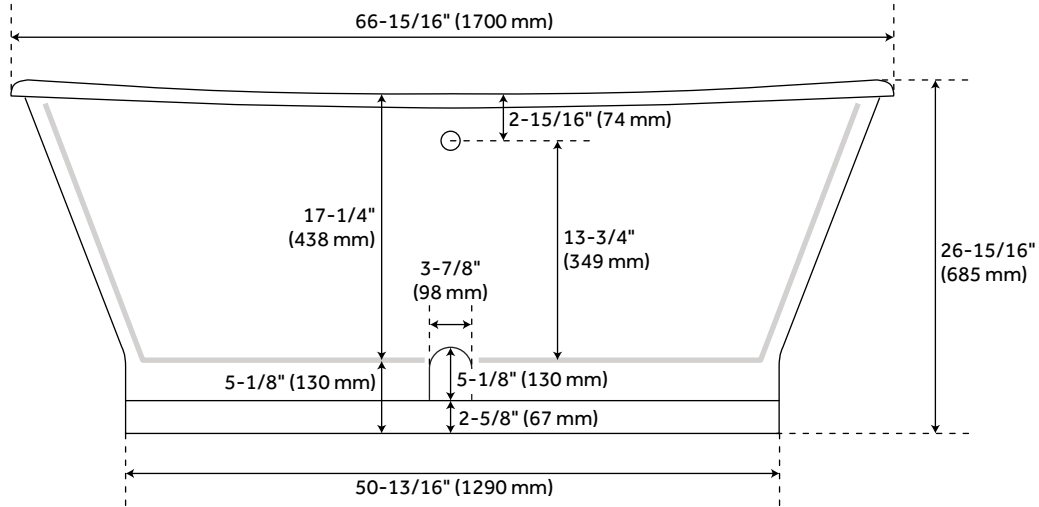

67" KATERYN BATEAU CAST IRON SKIRTED TUB - DARK GRAY

SKU: 953422

Code: SH479784, SH479785, SH479786, SH479787, SH479788, SH479789, SH479790, SH415243, SH441848

FEATURES

Design: Traditional
Product Finish: Dark Gray
Length: 67"
Width: 26-1/2"
Height: 27-1/4"
Water Depth To Overflow: 13-3/4"
Exterior Treatment: Hand-Smoothed Painted
Interior Treatment: White Porcelain Enamel
Faucet Included: No
Shape: Oval
Tub Overflow: Yes
Tub Material: Cast Iron
Tub Interior Length: 47-1/4"
Tub Interior Width: 16"
Tap Deck: No
Faucet Drillings: Roll Top - No Drillings
Water Capacity (Gallons): 30
Tub Weight Uncrated (lbs): 462
Tub Weight Crated (lbs): 572

REVISED 3/14/2023

67" KATERYN BATEAU CAST IRON SKIRTED TUB - DARK GRAY

SKU: 953422

Code: SH479784, SH479785, SH479786, SH479787, SH479788, SH479789, SH479790, SH415243, SH441848

ADDITIONAL FEATURES

- The paint used for this tub is lead free.
- Signature Hardware: Dark Gray is comparable to Pantone 431 and Sherwin-Williams Web Gray 7075. Due to computer monitor settings, actual product color may vary slightly from photos.
- Optional Quick Connect Drop-In Drain Kit Includes:
 - Floor Plate, 1-1/2" PVC Pipe, 2" x 1-1/2" Trap Adapters, 1 Brass Threaded, 1 Brass Unthreaded Tailpiece and Plug.
 - Installs above your subfloor, but underneath your cement floor or tile, so you do not need access below the fixture.

REVISED 3/14/2023

67" KATERYN BATEAU CAST IRON SKIRTED TUB - DARK GRAY

SKU: 953422

All dimensions and specifications are nominal and may vary. Use actual products for accuracy in critical situations.