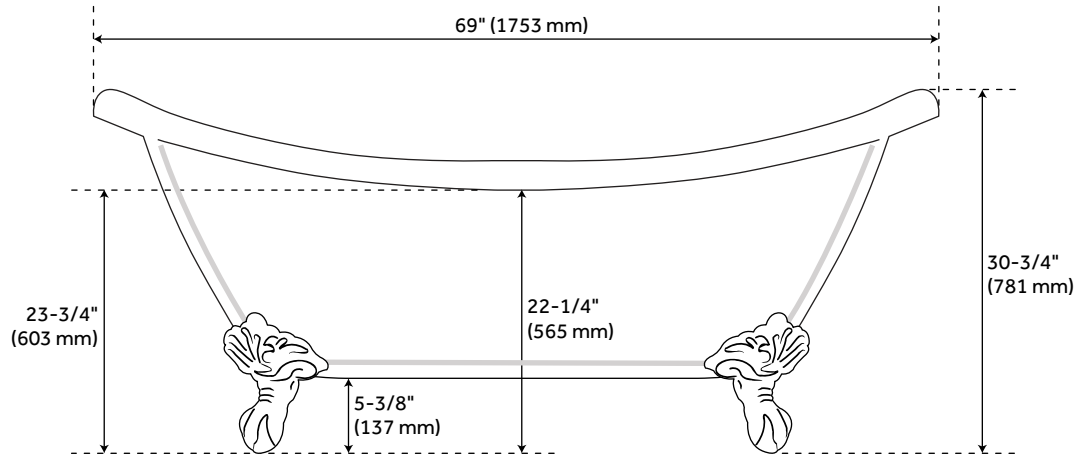

69" ROSALIND ACRYLIC CLAWFOOT TUB - ROLL TOP - IMPERIAL FEET

SKU: 946174-69-RR

Code: SH475767, SH475769, SH475771, SH475773, SH480136, SH480133, SH480141, SH480132

FEATURES

Design: Traditional
Product Finish: White
Length: 69"
Width: 28-1/2"
Height: 30-3/4"
Exterior Treatment: Smooth
Interior Treatment: Smooth
Faucet Included: No
Shape: Oval
Water Depth to Rim: 17"
Tub Overflow: Yes
Tub Material: Acrylic
Tub Interior Length: 42"
Tub Interior Width: 17"
Feet Type: Imperial
Tap Deck: No
Faucet Drillings: Roll Top - No Drillings
Water Capacity (Gallons): 52
Built-In Adjusters: Yes
Tub Weight Uncrated (lbs): 125

REVISED 3/28/2023

69" ROSALIND ACRYLIC CLAWFOOT TUB - ROLL TOP - IMPERIAL FEET

SKU: 946174-69-RR

Code: SH475767, SH475769, SH475771, SH475773, SH480136, SH480133, SH480141, SH480132

ADDITIONAL FEATURES

- Tubs ordered without an overflow drain will have an overflow hole.

REVISED 3/28/2023

69" ROSALIND ACRYLIC TUB - ROLL-TOP - IMPERIAL FEET

SKU: 946174-69-RR

All dimensions and specifications are nominal and may vary. Use actual products for accuracy in critical situations.