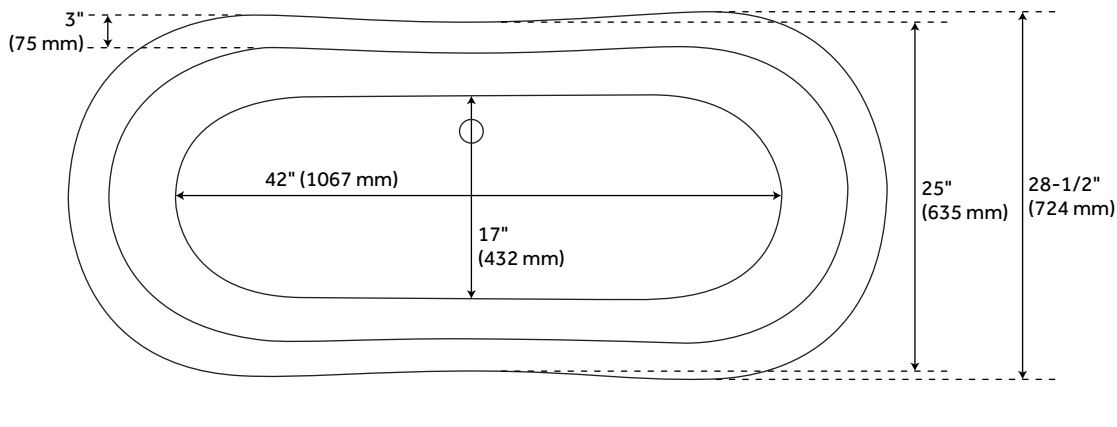

69" ROSALIND ACRYLIC CLAWFOOT TUB - ROLL TOP - IMPERIAL FEET

SKU: 946174-69-RR

Code: SH475767, SH475769, SH475771, SH475773, SH480136, SH480133, SH480141, SH480132

FEATURES

Design: Traditional
Product Finish: White
Length: 69"
Width: 28-1/2"
Height: 30-3/4"
Exterior Treatment: Smooth
Interior Treatment: Smooth
Faucet Included: No
Shape: Oval
Water Depth to Rim: 17"
Tub Overflow: Yes
Tub Material: Acrylic
Tub Interior Length: 42"
Tub Interior Width: 17"
Feet Type: Imperial
Tap Deck: No
Faucet Drillings: Roll Top - No Drillings
Water Capacity (Gallons): 52
Built-In Adjusters: Yes
Tub Weight Uncrated (lbs): 125

REVISED 3/28/2023

69" ROSALIND ACRYLIC CLAWFOOT TUB - ROLL TOP - IMPERIAL FEET

SKU: 946174-69-RR

Code: SH475767, SH475769, SH475771, SH475773, SH480136, SH480133, SH480141, SH480132

ADDITIONAL FEATURES

- Tubs ordered without an overflow drain will have an overflow hole.

REVISED 3/28/2023

69" ROSALIND ACRYLIC TUB - ROLL-TOP - IMPERIAL FEET

SKU: 946174-69-RR

All dimensions and specifications are nominal and may vary. Use actual products for accuracy in critical situations.