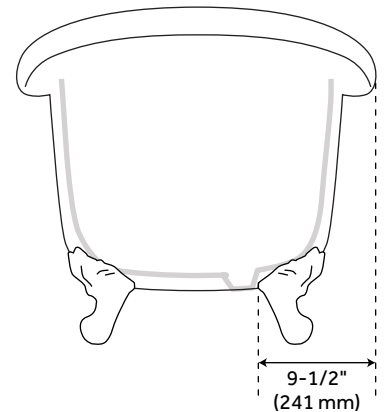

69" ROSALIND ACRYLIC CLAWFOOT TUB - ROLL TOP - IMPERIAL FEET

SKU: 946174-69-RR

Code: SH475767, SH475769, SH475771, SH475773, SH480136, SH480133, SH480141, SH480132

FEATURES

Design: Traditional
Product Finish: White
Length: 69"
Width: 28-1/2"
Height: 30-3/4"
Exterior Treatment: Smooth
Interior Treatment: Smooth
Faucet Included: No
Shape: Oval
Water Depth to Rim: 17"
Tub Overflow: Yes
Tub Material: Acrylic
Tub Interior Length: 42"
Tub Interior Width: 17"
Feet Type: Imperial
Tap Deck: No
Faucet Drillings: Roll Top - No Drillings
Water Capacity (Gallons): 52
Built-In Adjusters: Yes
Tub Weight Uncrated (lbs): 125

REVISED 3/28/2023

69" ROSALIND ACRYLIC CLAWFOOT TUB - ROLL TOP - IMPERIAL FEET

SKU: 946174-69-RR

Code: SH475767, SH475769, SH475771, SH475773, SH480136, SH480133, SH480141, SH480132

ADDITIONAL FEATURES

- Tubs ordered without an overflow drain will have an overflow hole.

REVISED 3/28/2023

69" ROSALIND ACRYLIC TUB - ROLL-TOP - IMPERIAL FEET

SKU: 946174-69-RR

All dimensions and specifications are nominal and may vary. Use actual products for accuracy in critical situations.