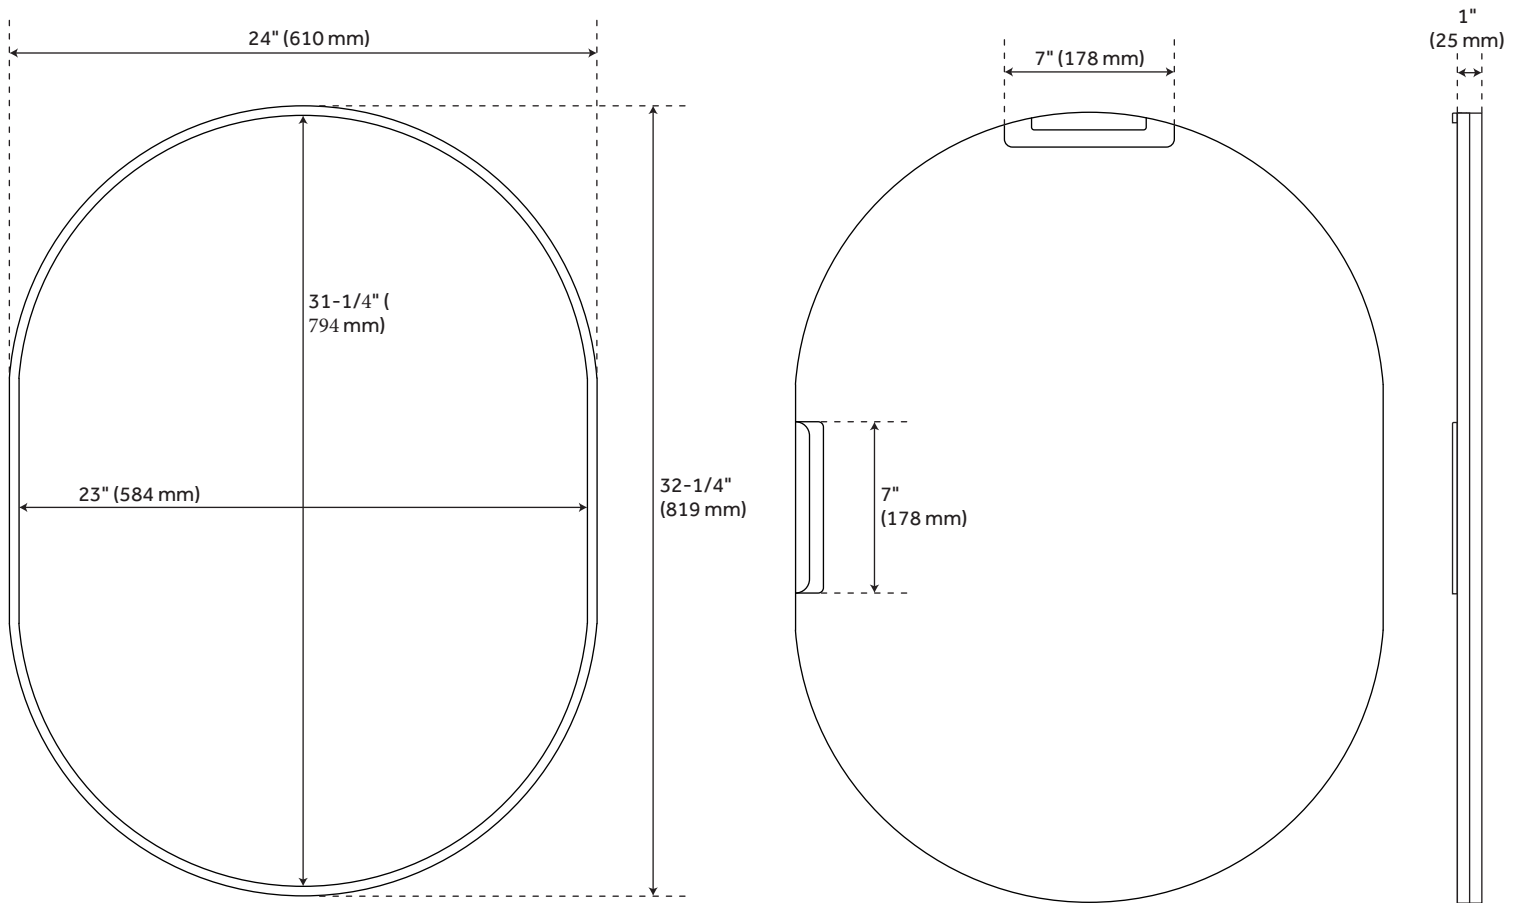

COLBORNE STAINLESS STEEL OVAL DECORATIVE VANITY MIRROR

All dimensions and specifications are nominal and may vary. Use actual products for accuracy in critical situations.