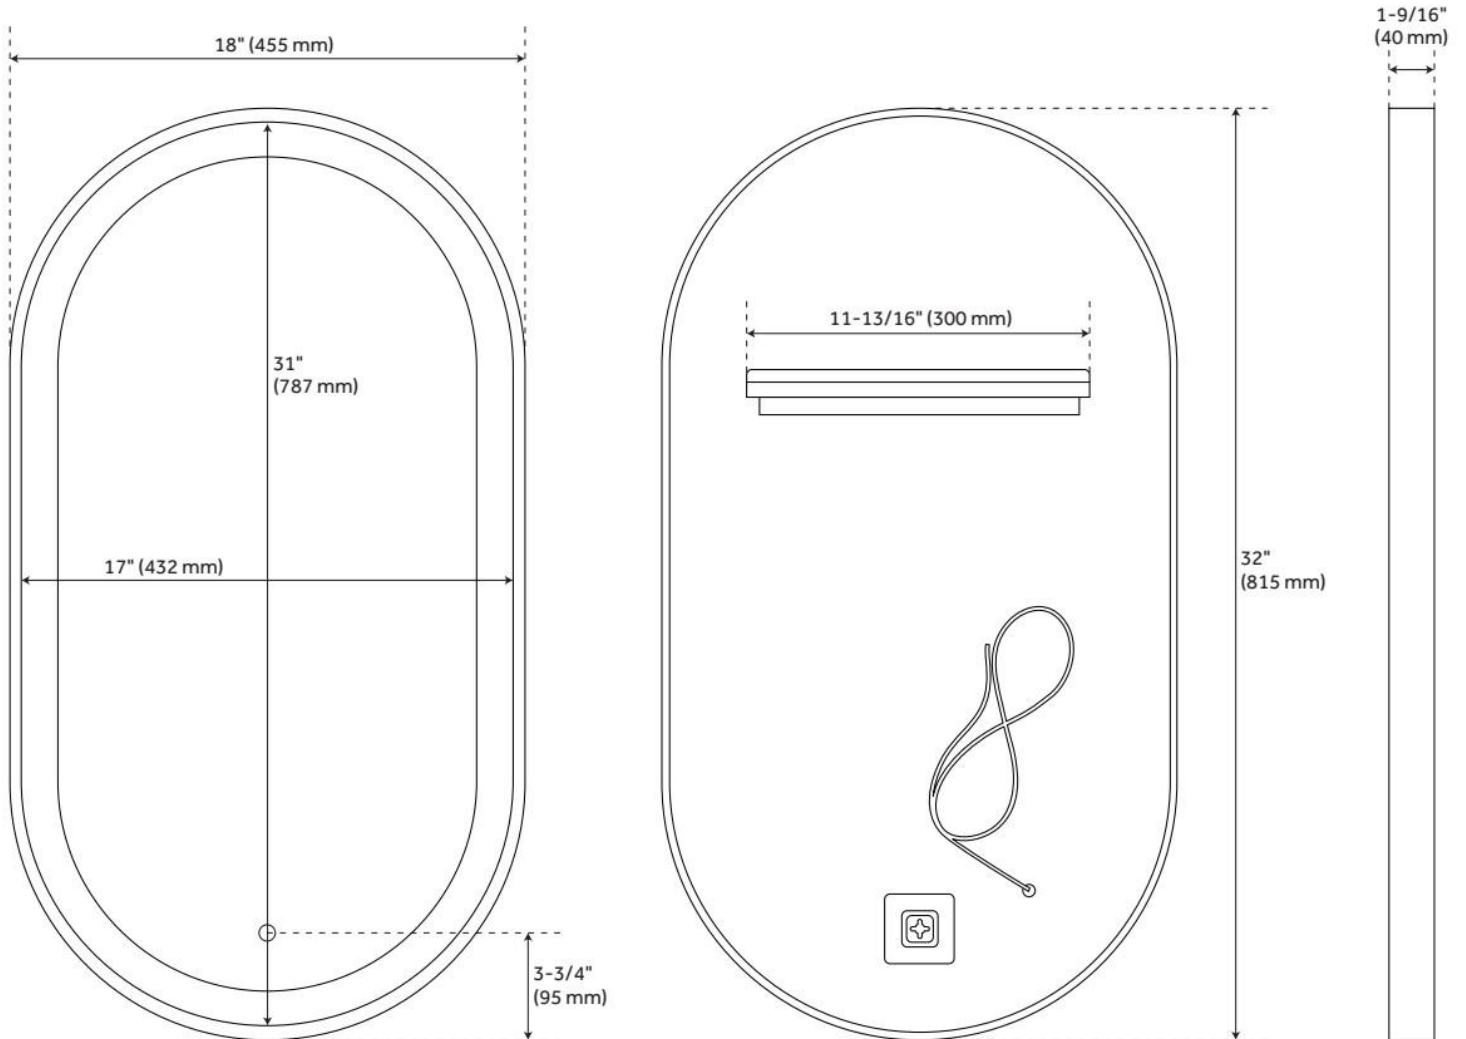

FAYSEL OVAL LIGHTED MIRROR

SKU: 953932

Code: SH485301, SH485302, SH485303, SH485304

FEATURES

Material: Aluminum

On/Off Switch: No

LISTED ID: SH66218040SG, SH66218040MB, SH66224040SG, SH66224040

ADDITIONAL FEATURES

- All dimensions are ($\pm 1/2$ ").
- Durable French cleat mounting system included.
- Utilizes a 4 mm copper-free silver mirror for a high-quality image effect that is clear, smooth, and true.
- Mirror is supported by an aluminum frame for lightweight durability.
- Features backlighting behind mirror.
- Light activated and adjusted by touch sensor.
- Designed to work in conjunction with the bathroom's main light source.
- Tunable LED brightness, and tunable color temperature are included.

REVISED 8/22/2024

FAYSEL OVAL LIGHTED MIRROR

SKU: 953932

Code: SH485301, SH485302, SH485303, SH485304

REVISED 8/22/2024

FAYSEL OVAL LIGHTED MIRROR

SKU: 953932

Code: SH485301, SH485302, SH485303, SH485304