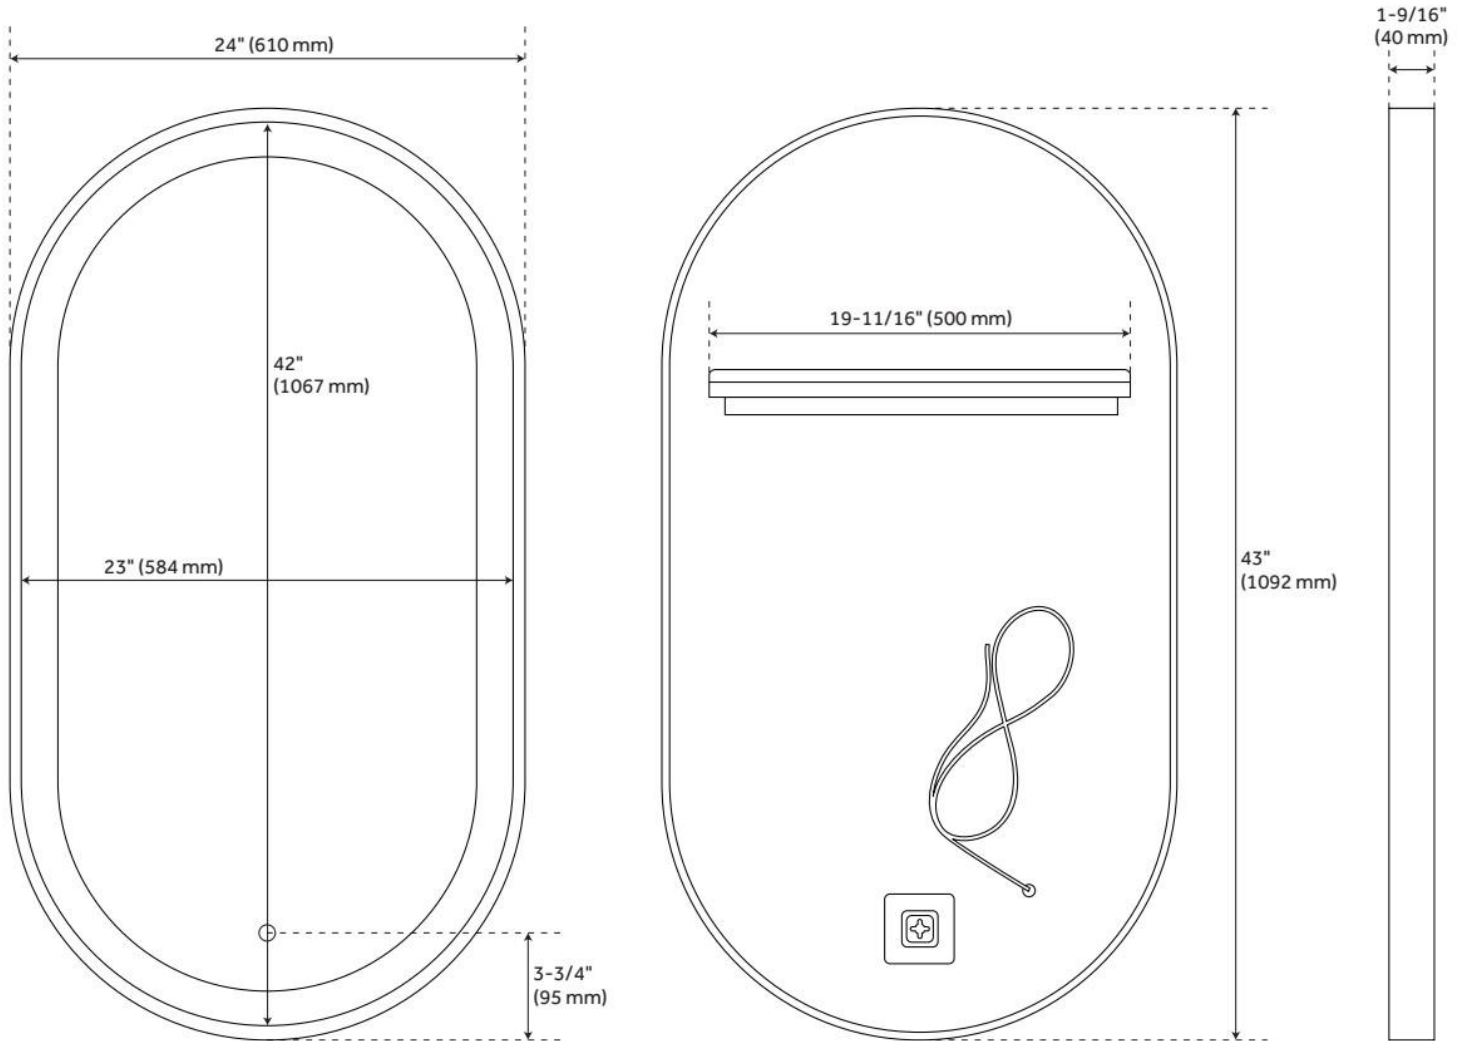

FAYSEL OVAL LIGHTED MIRROR

SKU: 953932

Code: SH485301, SH485302, SH485303, SH485304

FEATURES

Material: Aluminum

On/Off Switch: No

LISTED ID: SH66218040SG, SH66218040MB, SH66224040SG, SH66224040

ADDITIONAL FEATURES

- All dimensions are ($\pm 1/2$ ").
- Durable French cleat mounting system included.
- Utilizes a 4 mm copper-free silver mirror for a high-quality image effect that is clear, smooth, and true.
- Mirror is supported by an aluminum frame for lightweight durability.
- Features backlighting behind mirror.
- Light activated and adjusted by touch sensor.
- Designed to work in conjunction with the bathroom's main light source.
- Tunable LED brightness, and tunable color temperature are included.

REVISED 8/22/2024

FAYSEL OVAL LIGHTED MIRROR

SKU: 953932

Code: SH485301, SH485302, SH485303, SH485304

REVISED 8/22/2024

FAYSEL OVAL LIGHTED MIRROR

SKU: 953932

Code: SH485301, SH485302, SH485303, SH485304