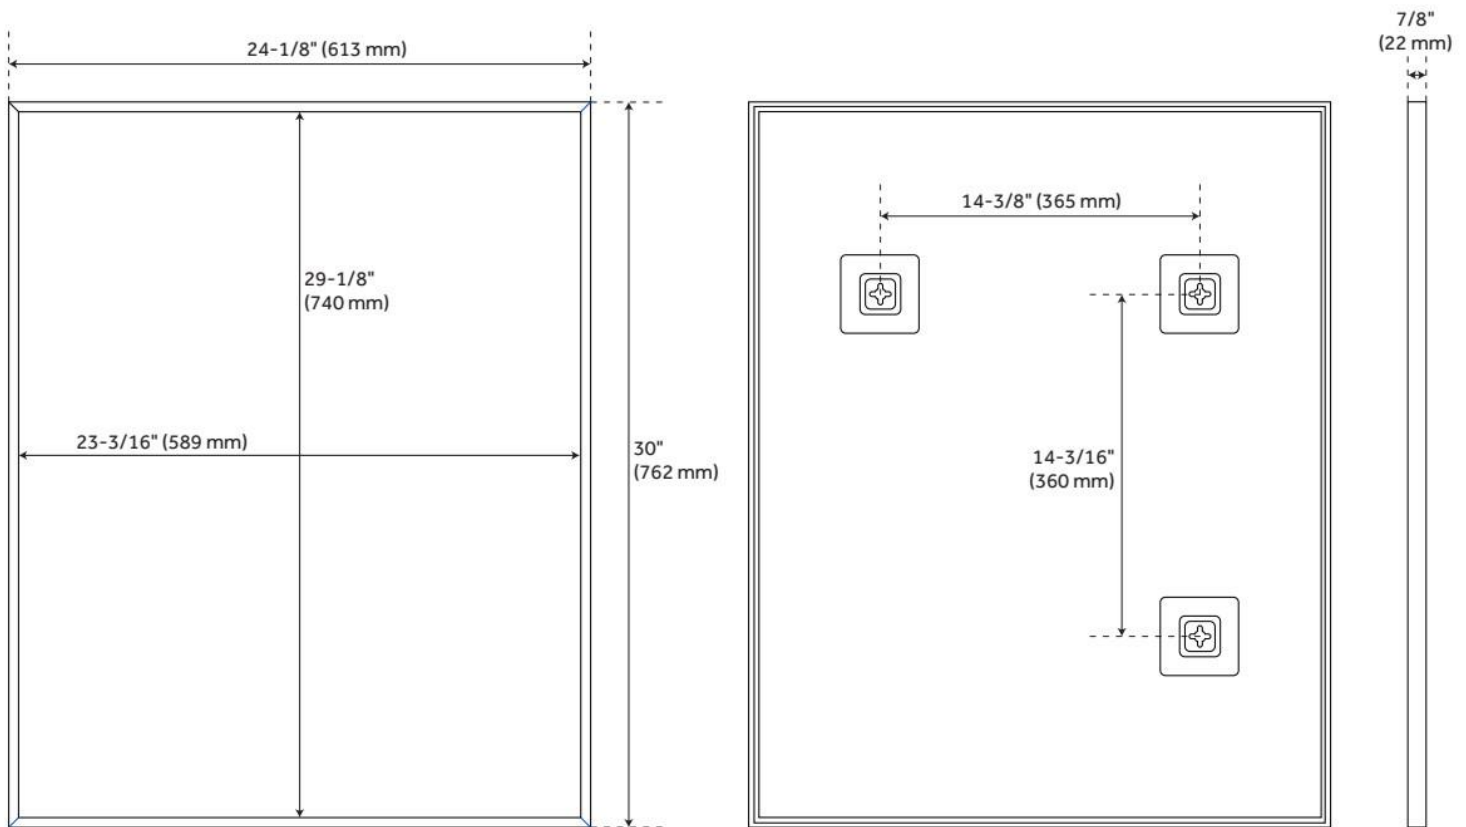

KARDON RECTANGULAR FRAMED MIRROR

SKU: 953931

Code: SH485297, SH485298, SH485299, SH485300

FEATURES

Material: Aluminum

On/Off Switch: No

ADDITIONAL FEATURES

- All dimensions are ($\pm 1/2$ ").
- Can be mounted vertically or horizontally.

REVISED 8/23/2024

KARDON RECTANGULAR FRAMED MIRROR

SKU: 953931

Code: SH485297, SH485298, SH485299, SH485300

REVISED 8/23/2024