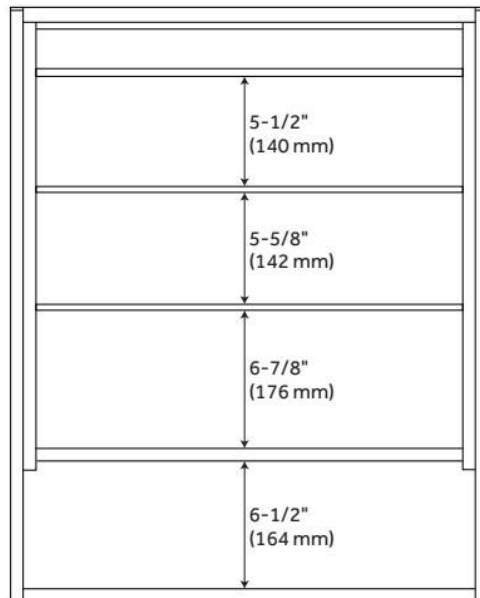

LARCHVIEW LIGHTED MEDICINE CABINET - MATTE BLACK POWDER COAT

SKU: 485305
Code: SH485305

REVISED 8/23/2024