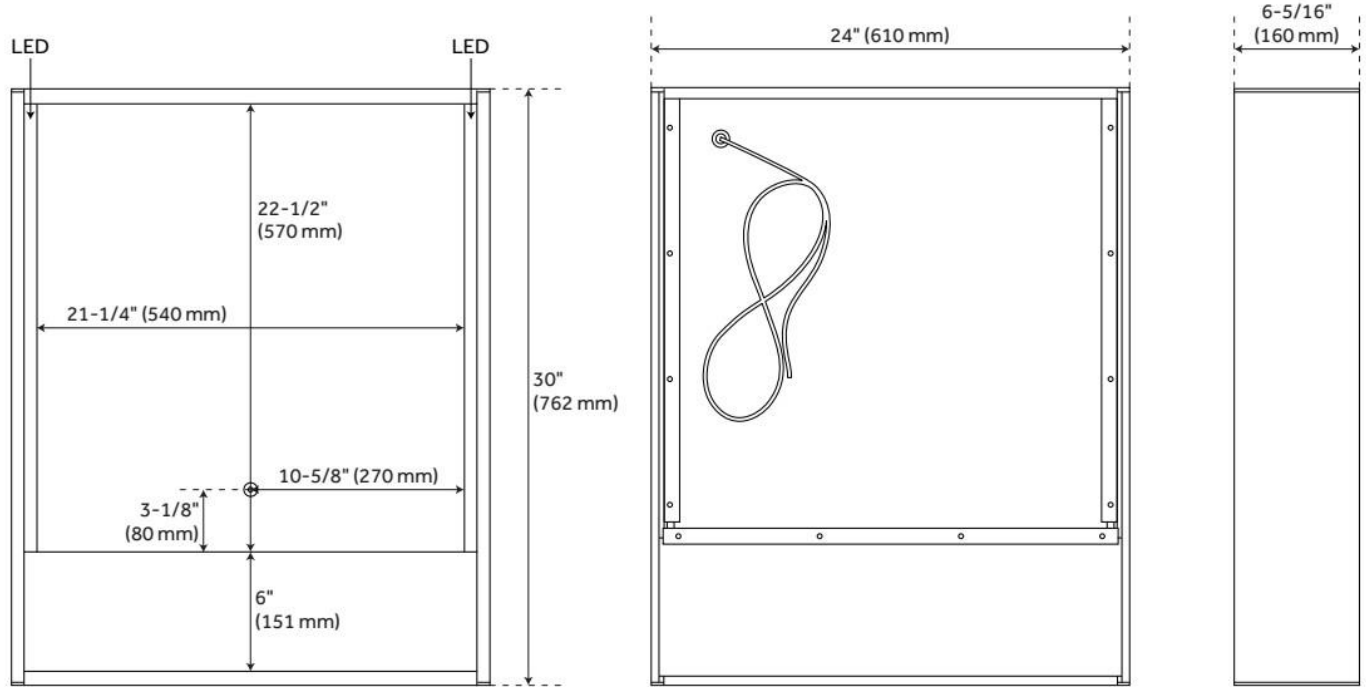

LARCHVIEW LIGHTED MEDICINE CABINET - MATTE BLACK POWDER COAT

SKU: 485305
Code: SH485305

REVISED 8/23/2024