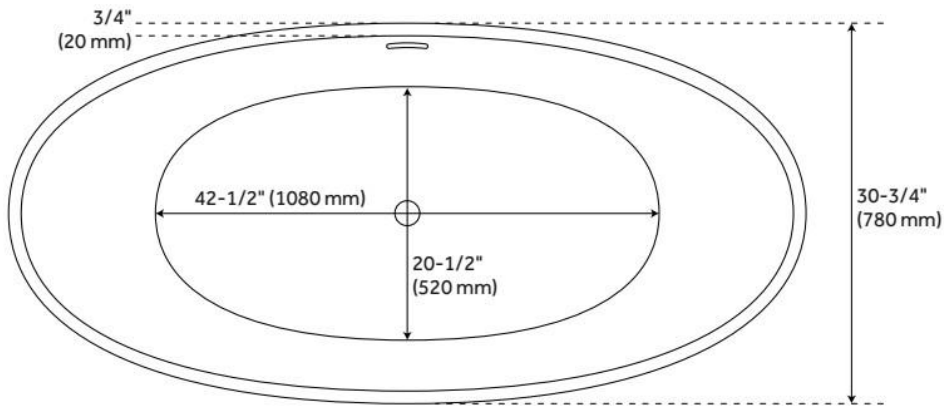

66" TREECE ACRYLIC FREESTANDING TUB

SKU: 948091

Code: SH483530, SH484664

REVISED 6/19/2024