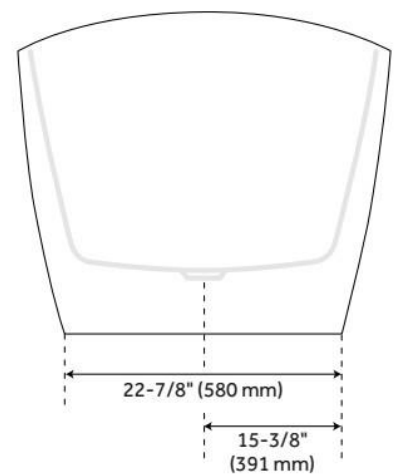

66" TREECE ACRYLIC FREESTANDING TUB

SKU: 948091

Code: SH483530, SH484664

REVISED 6/19/2024