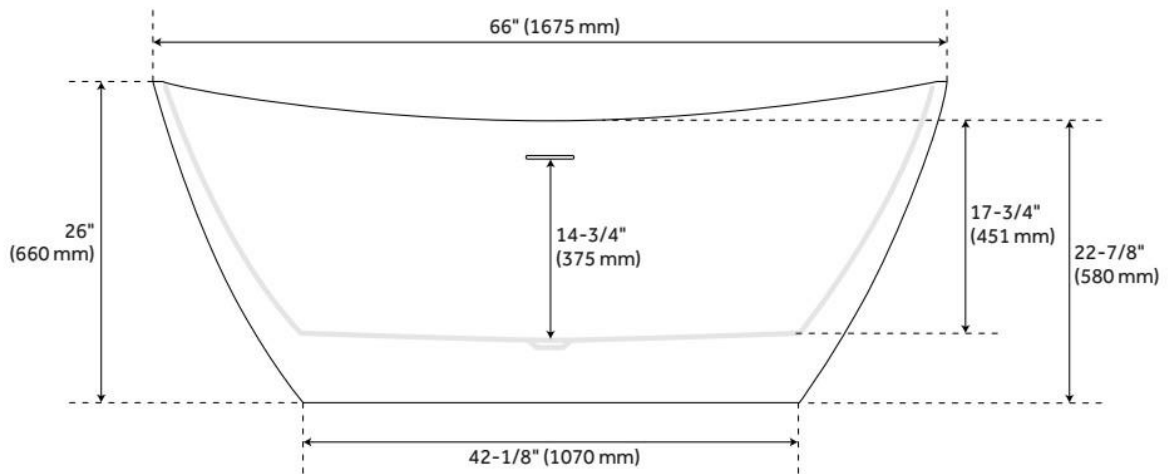

66" TREECE ACRYLIC FREESTANDING TUB

SKU: 948091

Code: SH483530, SH484664

FEATURES

Tub Material: Acrylic
Product Finish: White
Shape: Oval
Tub Drain Placement: Center
Drain Included: Yes
Drain and Overflow Finish: White
Water Depth to Overflow: 14-3/4"
Water Capacity (Gallons): 56
Built-In Adjusters: Yes
Tub Weight Uncrated (lbs): 121
Optional Accessory: 428473

CSA B45.5/IAPMO Z124, Massachusetts Accepted, LISTED ID: SHTCF506630x*

ADDITIONAL FEATURES

- All dimensions are ($\pm 1/2$ ").
- Formed of two acrylic sheets, the air between acting as thermal insulator.
- Insulation option: increases heat retention and prevents condensation due to water and air temperature fluctuations.
- Optional Quick Connect Drop-In Drain Kit Includes:
 - Floor Plate, 1-1/2" PVC Pipe, 2" x 1-1/2" Trap Adapters, 1 Brass Threaded, 1 Brass Unthreaded Tailpiece and Plug.
 - Installs above your subfloor, but underneath your cement floor or tile, so you do not need access below the fixture.

REVISED 6/19/2024

66" TREECE ACRYLIC FREESTANDING TUB

SKU: 948091

Code: SH483530, SH484664

REVISED 6/19/2024