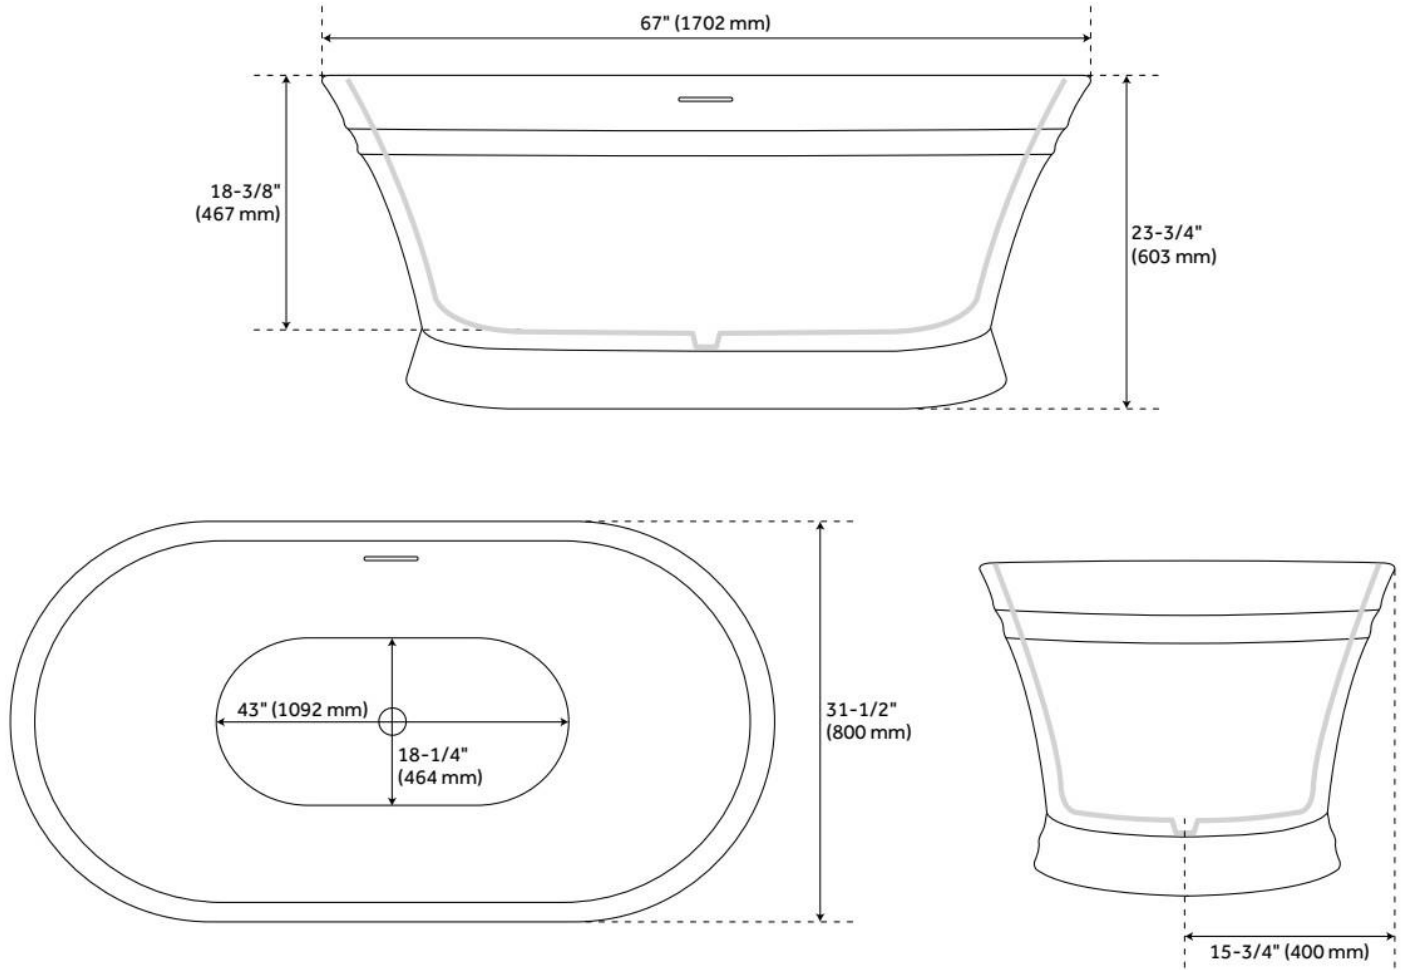

67" ODENWALD ACRYLIC FREESTANDING TUB

SKU: 933947-67

Code: SH480891, SH484656

FEATURES

Tub Material: Acrylic
Product Finish: White
Shape: Oval
Tub Drain Placement: Center
Drain Included: Yes
Drain and Overflow Finish: White
Water Depth to Overflow: 14-3/4"
Water Capacity (Gallons): 51
Built-In Adjusters: Yes
Tub Weight Uncrated (lbs): 100
Optional Accessory: 428473

CSA B45.5/IAPMO Z124, Massachusetts Accepted, LISTED ID: SH112140*

ADDITIONAL FEATURES

- All dimensions are ($\pm 1/2$ ").
- Formed of two acrylic sheets, the air between acting as thermal insulator.
- Insulation option: increases heat retention and prevents condensation due to water and air temperature fluctuations.
- Optional Quick Connect Drop-In Drain Kit Includes:
 - Floor Plate, 1-1/2" PVC Pipe, 2" x 1-1/2" Trap Adapters, 1 Brass Threaded, 1 Brass Unthreaded Tailpiece and Plug.
 - Installs above your subfloor, but underneath your cement floor or tile, so you do not need access below the fixture.

REVISED 6/17/2024

67" ODENWALD ACRYLIC FREESTANDING TUB

SKU: 933947-67

Code: SH480891, SH484656

REVISED 6/17/2024