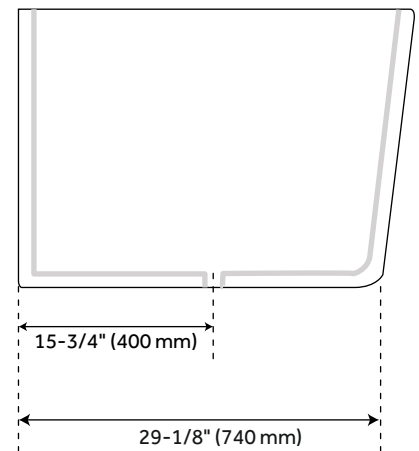

## FEATURES

Features: Integral Drain & Overflow

Design: Modern

Product Finish: White

Material: Acrylic

Length: 59"

Width: 31-1/2"

Height: 23-1/2"

Size: 59"

Tub Overflow: Yes

Integral Drain & Overflow: Yes

Tub Material: Acrylic

Tub Interior Length: 37-3/4"

Tub Interior Width: 19"

Tap Deck: No

Faucet Drillings: No Drillings

# 59" ARRINGTON ACRYLIC FREESTANDING TUB

All dimensions and specifications are nominal and may vary. Use actual products for accuracy in critical situations.