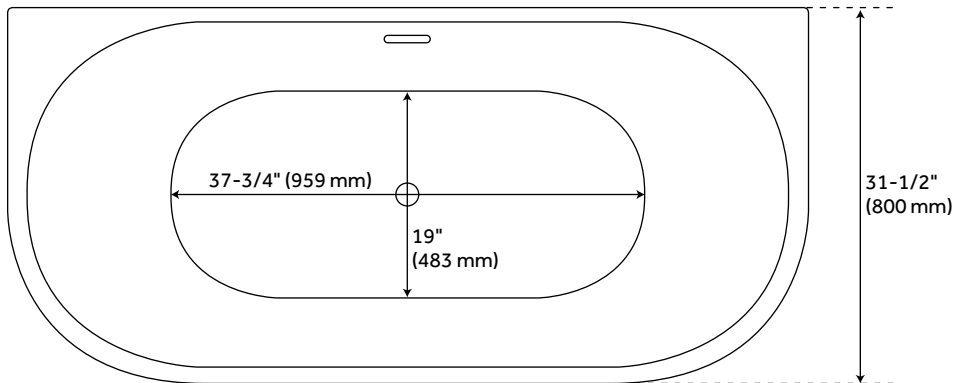

## FEATURES

Features: Integral Drain & Overflow

Design: Modern

Product Finish: White

Material: Acrylic

Length: 59"

Width: 31-1/2"

Height: 23-1/2"

Size: 59"

Tub Overflow: Yes

Integral Drain & Overflow: Yes

Tub Material: Acrylic

Tub Interior Length: 37-3/4"

Tub Interior Width: 19"

Tap Deck: No

Faucet Drillings: No Drillings

# 59" ARRINGTON ACRYLIC FREESTANDING TUB

All dimensions and specifications are nominal and may vary. Use actual products for accuracy in critical situations.