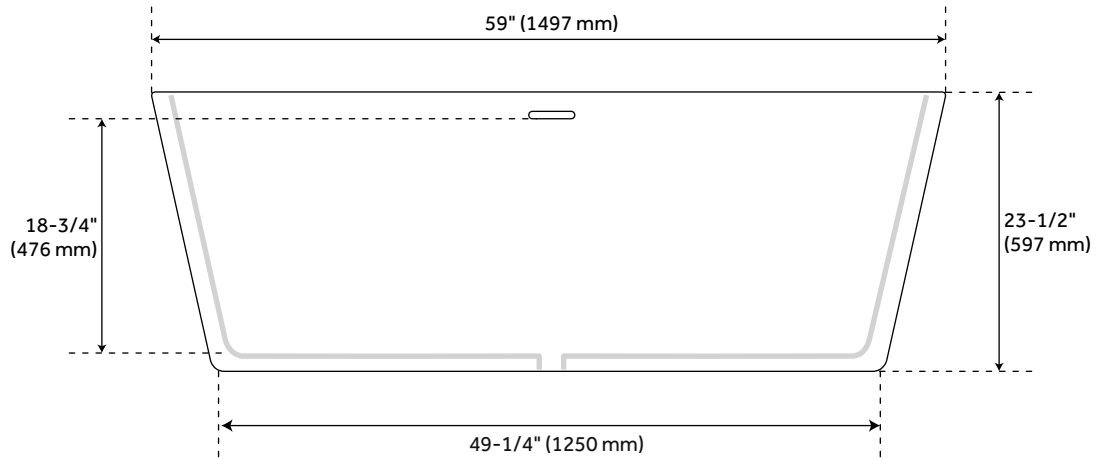

## FEATURES

Features: Integral Drain & Overflow

Design: Modern

Product Finish: White

Material: Acrylic

Length: 59"

Width: 31-1/2"

Height: 23-1/2"

Size: 59"

Tub Overflow: Yes

Integral Drain & Overflow: Yes

Tub Material: Acrylic

Tub Interior Length: 37-3/4"

Tub Interior Width: 19"

Tap Deck: No

Faucet Drillings: No Drillings

# 59" ARRINGTON ACRYLIC FREESTANDING TUB

All dimensions and specifications are nominal and may vary. Use actual products for accuracy in critical situations.