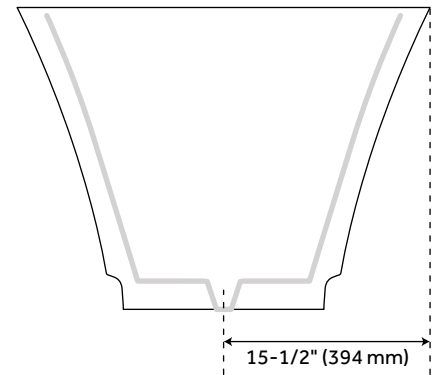

59" LELAND ACRYLIC FREESTANDING TUB

SKU: 920156-59

All dimensions and specifications are nominal and may vary. Use actual products for accuracy in critical situations.