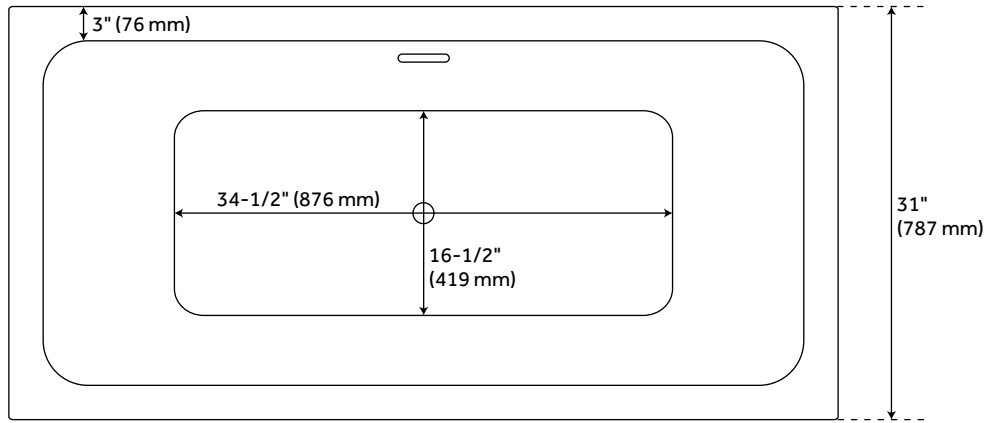

59" LELAND ACRYLIC FREESTANDING TUB

SKU: 920156-59

All dimensions and specifications are nominal and may vary. Use actual products for accuracy in critical situations.