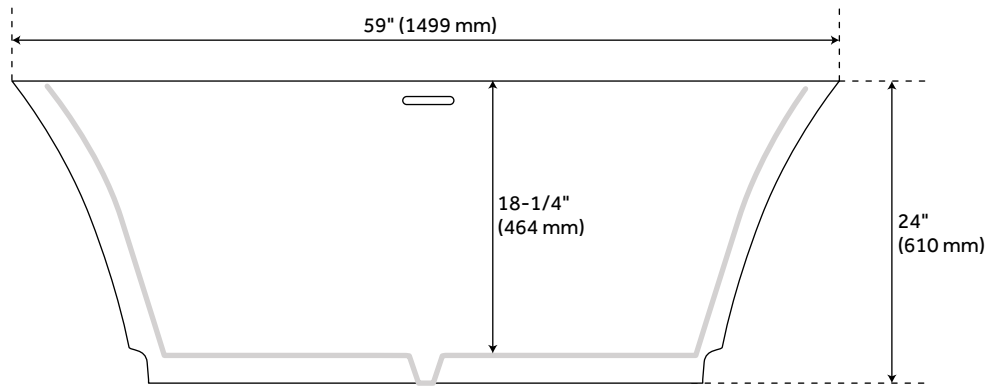

59" LELAND ACRYLIC FREESTANDING TUB

SKU: 920156-59

All dimensions and specifications are nominal and may vary. Use actual products for accuracy in critical situations.