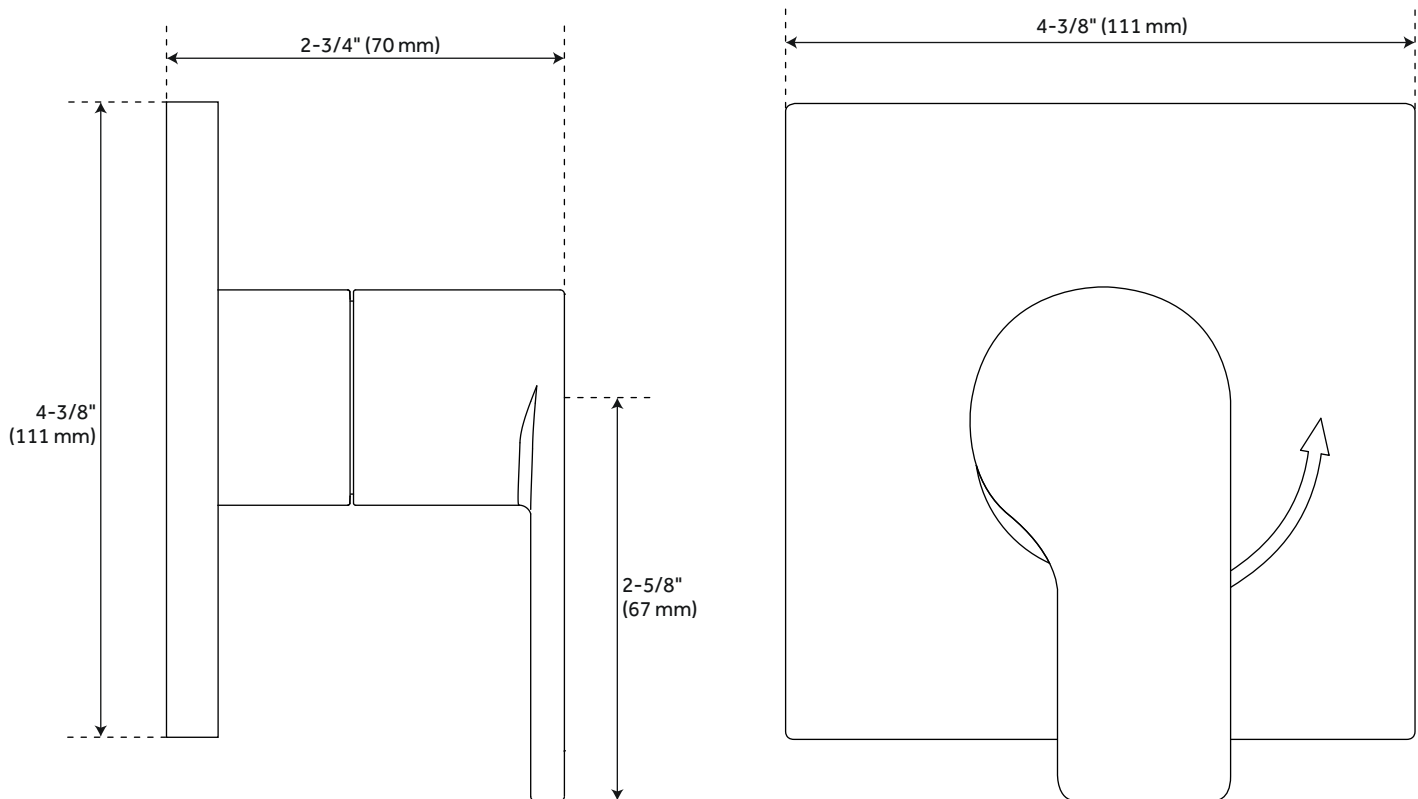

ADDITIONAL FEATURES

- Thermostatic technology keeps shower temperature within 1 degree Celsius.
- Temperature outlet factory calibrated to 104 degrees Fahrenheit and can be easily adjusted up or down to user's comfort level.
- Six total settings allow for shared water flow between outlets, giving you the ability to use two functions at once.
- Metal handles.
- Single function shower head (full spray) with easy-clean silicone nozzles.
- Single function hand shower.
- 60" - 72" stretchable metal shower hose.
- Adjustable angle for hand shower mount.
- Body spray jet swivels with a 3-9/16" surface area.
- Body spray flow rate: 2.5 gpm (9.5L/min) max @ 80 psi.
- Must be installed in accordance with provided installation instructions.
- Recommended valve installation depth 1-5/8" to 2-3/8"
- Included Rough-in valves:
 - Thermostatic rough-in valve features scald guard protection, high temperature limit stop, integral water stops and check valve, a ceramic cartridge, and a bronze valve body.
 - Volume control rough-in valve features a ceramic disc cartridge and brass valve body.
 - Diverter valve features a ceramic disc cartridge and brass valve body. An available Single-Function Diverter valve Cartridge restricts water flow to one outlet at a time.

REVISED 7/19/2023

VOLUME CONTROL ROUGH-IN VALVE

SKU: 948546
SH6020, SH6040

All dimensions and specifications are nominal and may vary. Use actual products for accuracy in critical situations.

HIBISCUS IN-WALL SHOWER VOLUME CONTROL HANDLE

SKU: 948557

SHHB9007, SHHB9007Z

All dimensions and specifications are nominal and may vary. Use actual products for accuracy in critical situations.

OPTIONAL VOLUME CONTROL ROUGH-IN VALVE WITH 1/2" -OR- 3/4" CONNECTION