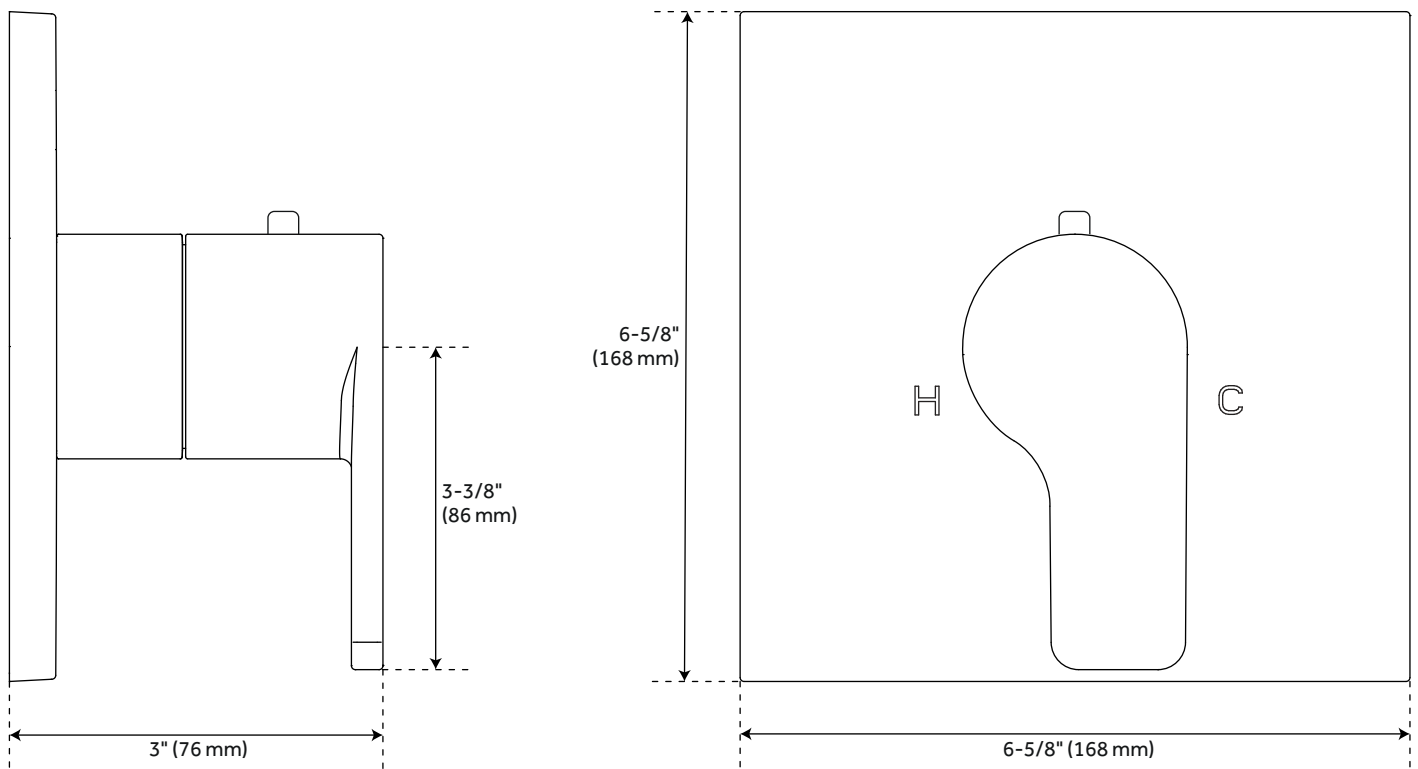

FEATURES

- Installation Type: Wall
- Features: Thermostatic, Hand Shower Included
- Mounting Hardware Included: Yes
- Assembly Required: No
- Handle Type: Lever
- Body Spray Flow Rate: 2.5 gpm (9.5L/min) max @ 60 ps
- NPT Connection: 1/2"
- Body Sprays: Yes
- Shower Head Installation Type: Wall-Mount
- Number of Shower Heads: 1
- Shower Head Material: 304-Grade Stainless Steel
- Shower Head Spray: Rainfall
- Shower Head Length: 11-3/4"
- Shower Head Width: 11-3/4"
- Shower Arm Included: Yes
- Shower Arm Extension: 12"
- Shower Arm Height: 2-3/8"
- Shower Head IPS: 1/2"
- Shower Head Swivel: Yes
- Valve Trim Width: 6-11/16"
- Valve Trim Height: 6-11/16"
- Slide Bar Length: 30"
- Hand Shower Length: 8-7/16"
- Hand Shower Hose Length: 60"
- Hand Shower Material: Brass
- Hand Shower Flow Rate: 1.8 gpm (6.8 L/min) @ 80 psi
- Diverter Included: Yes
- Shower Head Flow Rate: 1.8 gpm (6.8 L/min) @ 80 psi

SKU: 948557

SHHB9007, SHHB9007Z

All dimensions and specifications are nominal and may vary. Use actual products for accuracy in critical situations.

OPTIONAL VOLUME CONTROL ROUGH-IN VALVE WITH 1/2" -OR- 3/4" CONNECTION

SKU: 948557
SH6020, SH6040

All dimensions and specifications are nominal and may vary. Use actual products for accuracy in critical situations.

HIBISCUS THERMOSTATIC SHOWER VALVE

SKU: 948558

SHHB9009, SHHB9009Z

All dimensions and specifications are nominal and may vary. Use actual products for accuracy in critical situations.

HIBISCUS OPTIONAL THERMOSTATIC VALVE WITH 1/2" -OR- 3/4" CONNECTION

SKU: 948558

SH6004, SH6006