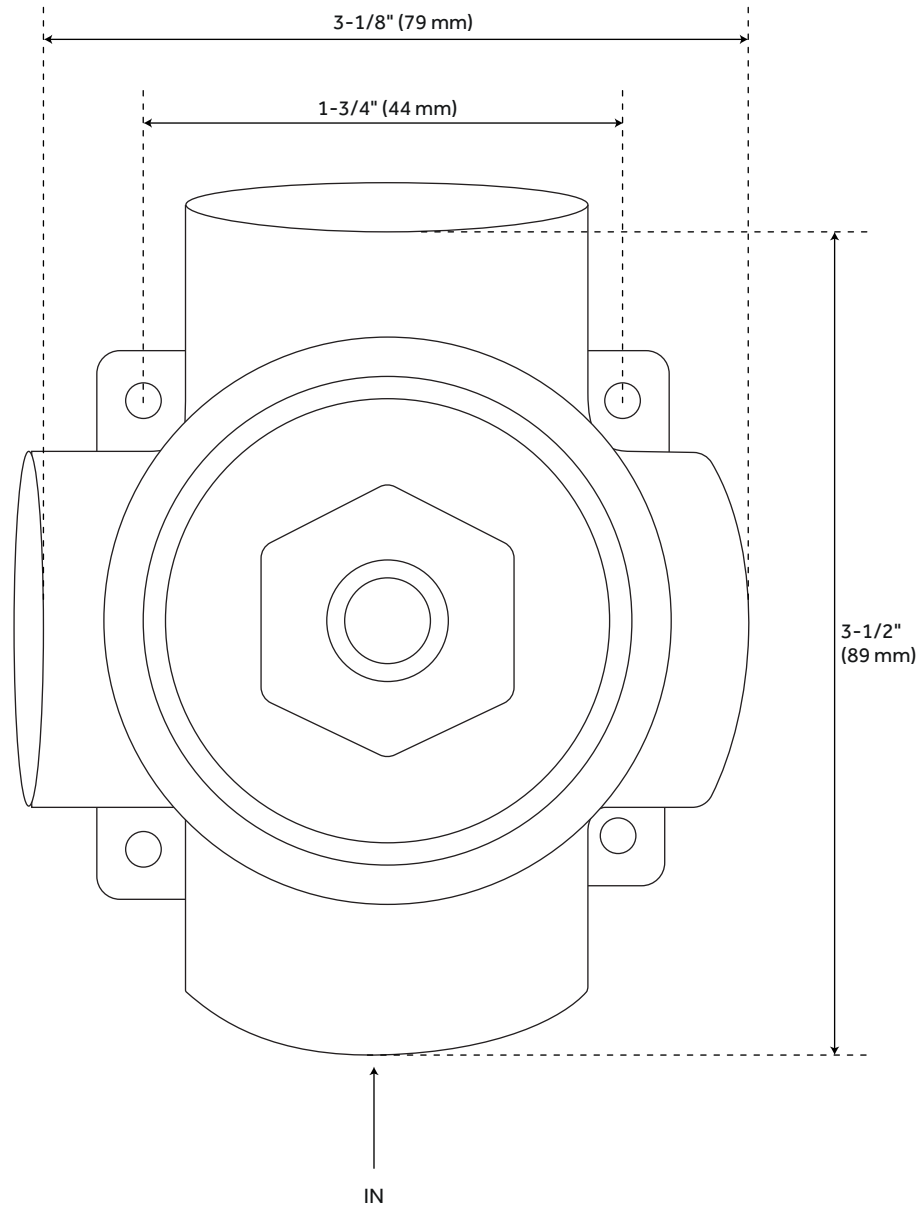

FEATURES

- Installation Type: Wall
- Features: Thermostatic, Hand Shower Included
- Mounting Hardware Included: Yes
- Assembly Required: No
- Handle Type: Lever
- Body Spray Flow Rate: 2.5 gpm (9.5L/min) max @ 60 ps
- NPT Connection: 1/2"
- Body Sprays: Yes
- Shower Head Installation Type: Wall-Mount
- Number of Shower Heads: 1
- Shower Head Material: 304-Grade Stainless Steel
- Shower Head Spray: Rainfall
- Shower Head Length: 11-3/4"
- Shower Head Width: 11-3/4"
- Shower Arm Included: Yes
- Shower Arm Extension: 12"
- Shower Arm Height: 2-3/8"
- Shower Head IPS: 1/2"
- Shower Head Swivel: Yes
- Valve Trim Width: 6-11/16"
- Valve Trim Height: 6-11/16"
- Slide Bar Length: 30"
- Hand Shower Length: 8-7/16"
- Hand Shower Hose Length: 60"
- Hand Shower Material: Brass
- Hand Shower Flow Rate: 1.8 gpm (6.8 L/min) @ 80 psi
- Diverter Included: Yes
- Shower Head Flow Rate: 1.8 gpm (6.8 L/min) @ 80 psi

All dimensions and specifications are nominal and may vary. Use actual products for accuracy in critical situations.

HIBISCUS OPTIONAL THERMOSTATIC VALVE WITH 1/2" -OR- 3/4" CONNECTION

SKU: 948558

SH6004, SH6006

All dimensions and specifications are nominal and may vary. Use actual products for accuracy in critical situations.

HIBISCUS IN-WALL SHOWER DIVERTER

SKU: 948902

SHHB9005, SHHB9005Z

All dimensions and specifications are nominal and may vary. Use actual products for accuracy in critical situations.

HIBISCUS OPTIONAL 3-WAY IN-WALL DIVERTER ROUGH-IN VALVE - 3/4"

SKU: 948902

SH6103

All dimensions and specifications are nominal and may vary. Use actual products for accuracy in critical situations.

CONTEMPORARY SQUARE WATER SUPPLY ELBOW FOR HAND SHOWER