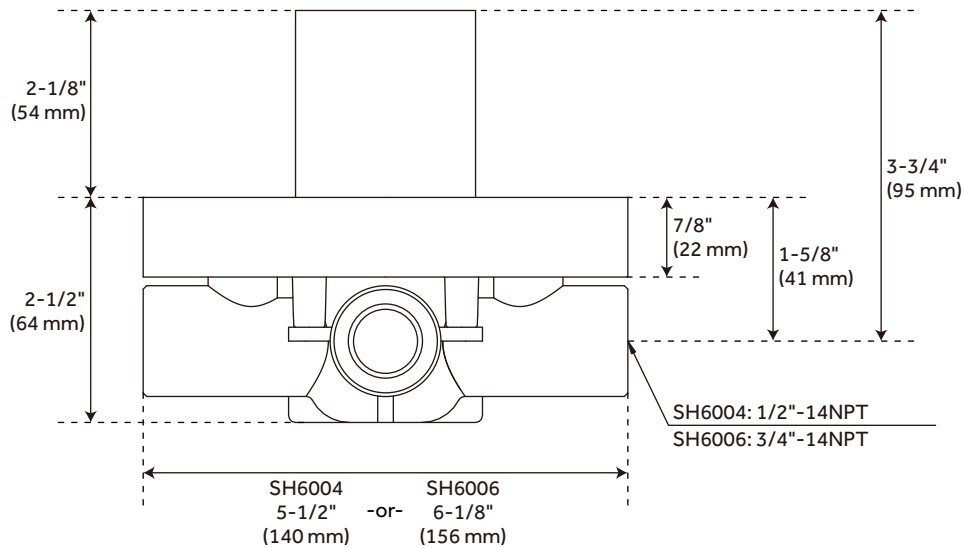

FEATURES

- Installation Type: Wall
- Features: Thermostatic, Hand Shower Included
- Mounting Hardware Included: Yes
- Assembly Required: No
- Handle Type: Lever
- Body Spray Flow Rate: 2.5 gpm (9.5L/min) max @ 60 ps
- NPT Connection: 1/2"
- Body Sprays: Yes
- Shower Head Installation Type: Wall-Mount
- Number of Shower Heads: 1
- Shower Head Material: 304-Grade Stainless Steel
- Shower Head Spray: Rainfall
- Shower Head Length: 11-3/4"
- Shower Head Width: 11-3/4"
- Shower Arm Included: Yes
- Shower Arm Extension: 12"
- Shower Arm Height: 2-3/8"
- Shower Head IPS: 1/2"
- Shower Head Swivel: Yes
- Valve Trim Width: 6-11/16"
- Valve Trim Height: 6-11/16"
- Slide Bar Length: 30"
- Hand Shower Length: 8-7/16"
- Hand Shower Hose Length: 60"
- Hand Shower Material: Brass
- Hand Shower Flow Rate: 1.8 gpm (6.8 L/min) @ 80 psi
- Diverter Included: Yes
- Shower Head Flow Rate: 1.8 gpm (6.8 L/min) @ 80 psi

SKU: 948557

SHHB9007, SHHB9007Z

All dimensions and specifications are nominal and may vary. Use actual products for accuracy in critical situations.

OPTIONAL VOLUME CONTROL ROUGH-IN VALVE WITH 1/2" -OR- 3/4" CONNECTION

SKU: 948557
SH6020, SH6040

All dimensions and specifications are nominal and may vary. Use actual products for accuracy in critical situations.

HIBISCUS THERMOSTATIC SHOWER VALVE

SKU: 948558

SHHB9009, SHHB9009Z

All dimensions and specifications are nominal and may vary. Use actual products for accuracy in critical situations.

HIBISCUS OPTIONAL THERMOSTATIC VALVE WITH 1/2" -OR- 3/4" CONNECTION

SKU: 948558

SH6004, SH6006