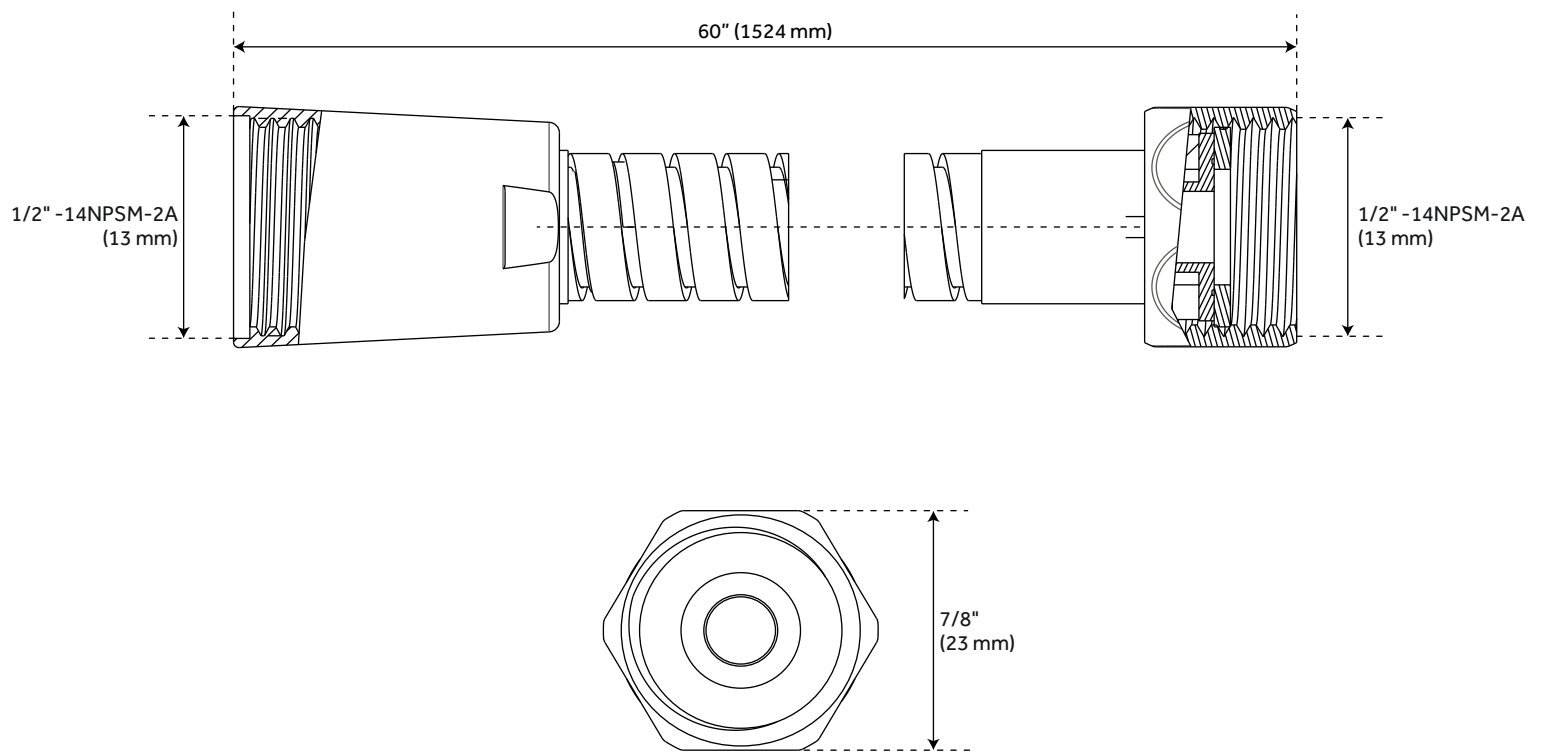

FEATURES

- Installation Type: Wall
- Features: Thermostatic, Hand Shower Included
- Mounting Hardware Included: Yes
- Assembly Required: No
- Handle Type: Lever
- Body Spray Flow Rate: 2.5 gpm (9.5L/min) max @ 60 ps
- NPT Connection: 1/2"
- Body Sprays: Yes
- Shower Head Installation Type: Wall-Mount
- Number of Shower Heads: 1
- Shower Head Material: 304-Grade Stainless Steel
- Shower Head Spray: Rainfall
- Shower Head Length: 11-3/4"
- Shower Head Width: 11-3/4"
- Shower Arm Included: Yes
- Shower Arm Extension: 12"
- Shower Arm Height: 2-3/8"
- Shower Head IPS: 1/2"
- Shower Head Swivel: Yes
- Valve Trim Width: 6-11/16"
- Valve Trim Height: 6-11/16"
- Slide Bar Length: 30"
- Hand Shower Length: 8-7/16"
- Hand Shower Hose Length: 60"
- Hand Shower Material: Brass
- Hand Shower Flow Rate: 1.8 gpm (6.8 L/min) @ 80 psi
- Diverter Included: Yes
- Shower Head Flow Rate: 1.8 gpm (6.8 L/min) @ 80 psi

SKU: 948933

SHWE2020

All dimensions and specifications are nominal and may vary. Use actual products for accuracy in critical situations.

60" STRETCHABLE METAL HAND SHOWER HOSE

SKU: 948938

SHH1010

All dimensions and specifications are nominal and may vary. Use actual products for accuracy in critical situations.