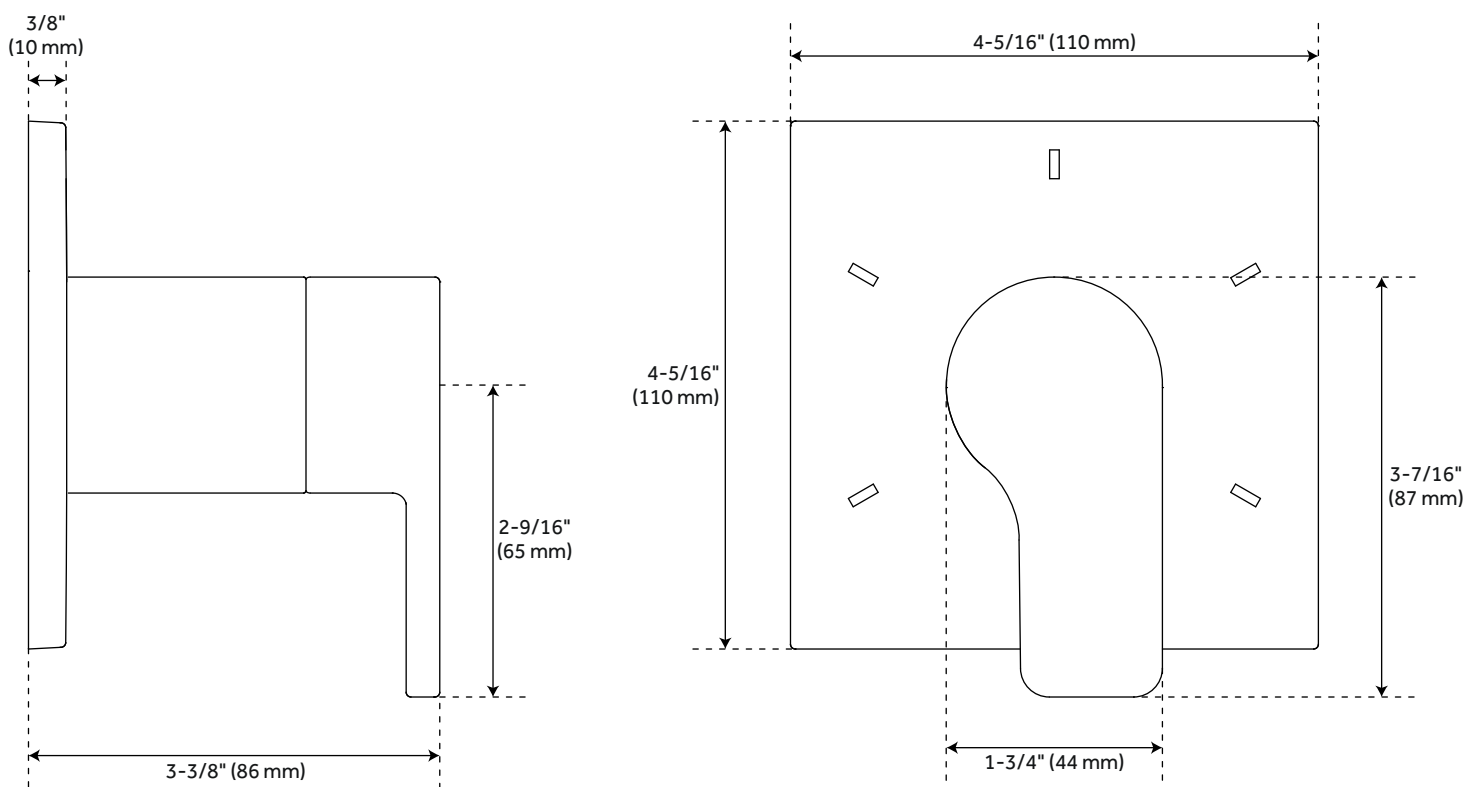

FEATURES

- Installation Type: Wall
- Features: Thermostatic, Hand Shower Included
- Mounting Hardware Included: Yes
- Assembly Required: No
- Handle Type: Lever
- Body Spray Flow Rate: 2.5 gpm (9.5L/min) max @ 60 ps
- NPT Connection: 1/2"
- Body Sprays: Yes
- Shower Head Installation Type: Wall-Mount
- Number of Shower Heads: 1
- Shower Head Material: 304-Grade Stainless Steel
- Shower Head Spray: Rainfall
- Shower Head Length: 11-3/4"
- Shower Head Width: 11-3/4"
- Shower Arm Included: Yes
- Shower Arm Extension: 12"
- Shower Arm Height: 2-3/8"
- Shower Head IPS: 1/2"
- Shower Head Swivel: Yes
- Valve Trim Width: 6-11/16"
- Valve Trim Height: 6-11/16"
- Slide Bar Length: 30"
- Hand Shower Length: 8-7/16"
- Hand Shower Hose Length: 60"
- Hand Shower Material: Brass
- Hand Shower Flow Rate: 1.8 gpm (6.8 L/min) @ 80 psi
- Diverter Included: Yes
- Shower Head Flow Rate: 1.8 gpm (6.8 L/min) @ 80 psi

All dimensions and specifications are nominal and may vary. Use actual products for accuracy in critical situations.

HIBISCUS OPTIONAL THERMOSTATIC VALVE WITH 1/2" -OR- 3/4" CONNECTION

SKU: 948558

SH6004, SH6006

All dimensions and specifications are nominal and may vary. Use actual products for accuracy in critical situations.

HIBISCUS IN-WALL SHOWER DIVERTER

SKU: 948902

SHHB9005, SHHB9005Z

All dimensions and specifications are nominal and may vary. Use actual products for accuracy in critical situations.