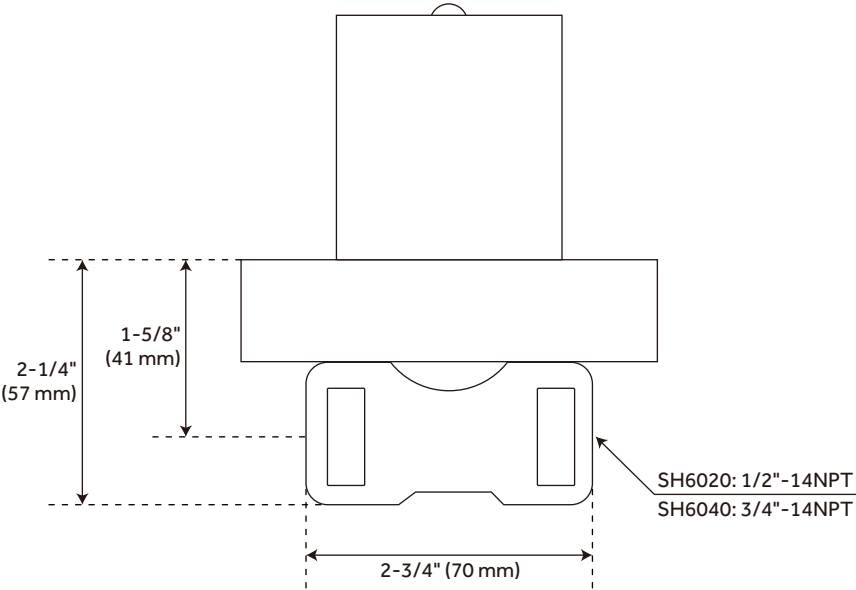

OPTIONAL VOLUME CONTROL ROUGH-IN VALVE WITH 1/2" -OR- 3/4" CONNECTION

SKU: 948557
SH6020, SH6040

All dimensions and specifications are nominal and may vary. Use actual products for accuracy in critical situations.