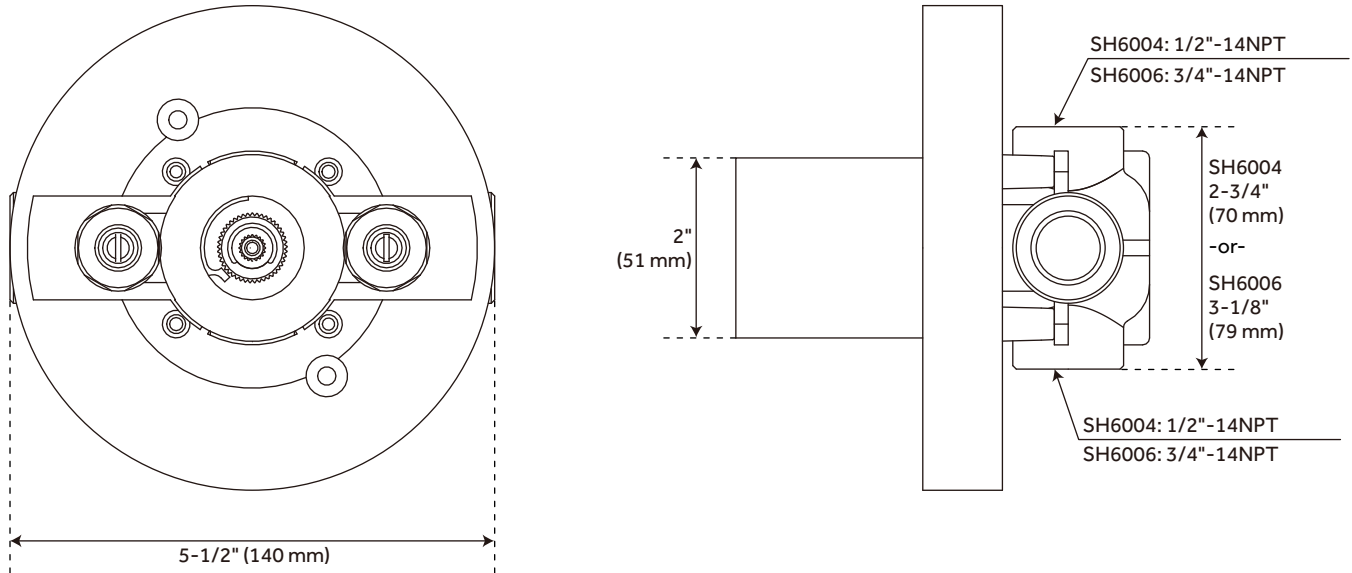

FEATURES

- Installation Type: Wall
- Features: Thermostatic, Hand Shower Included
- Mounting Hardware Included: Yes
- Assembly Required: No
- Handle Type: Lever
- Body Spray Flow Rate: 2.5 gpm (9.5L/min) max @ 60 ps
- NPT Connection: 1/2"
- Body Sprays: Yes
- Shower Head Installation Type: Wall-Mount
- Number of Shower Heads: 1
- Shower Head Material: 304-Grade Stainless Steel
- Shower Head Spray: Rainfall
- Shower Head Length: 11-3/4"
- Shower Head Width: 11-3/4"
- Shower Arm Included: Yes
- Shower Arm Extension: 12"
- Shower Arm Height: 2-3/8"
- Shower Head IPS: 1/2"
- Shower Head Swivel: Yes
- Valve Trim Width: 6-11/16"
- Valve Trim Height: 6-11/16"
- Slide Bar Length: 30"
- Hand Shower Length: 8-7/16"
- Hand Shower Hose Length: 60"
- Hand Shower Material: Brass
- Hand Shower Flow Rate: 1.8 gpm (6.8 L/min) @ 80 psi
- Diverter Included: Yes
- Shower Head Flow Rate: 1.8 gpm (6.8 L/min) @ 80 psi

SKU: 948557

SHHB9007, SHHB9007Z

All dimensions and specifications are nominal and may vary. Use actual products for accuracy in critical situations.

OPTIONAL VOLUME CONTROL ROUGH-IN VALVE WITH 1/2" -OR- 3/4" CONNECTION

SKU: 948557
SH6020, SH6040

All dimensions and specifications are nominal and may vary. Use actual products for accuracy in critical situations.

HIBISCUS THERMOSTATIC SHOWER VALVE

SKU: 948558

SHHB9009, SHHB9009Z

All dimensions and specifications are nominal and may vary. Use actual products for accuracy in critical situations.

HIBISCUS OPTIONAL THERMOSTATIC VALVE WITH 1/2" -OR- 3/4" CONNECTION

SKU: 948558

SH6004, SH6006