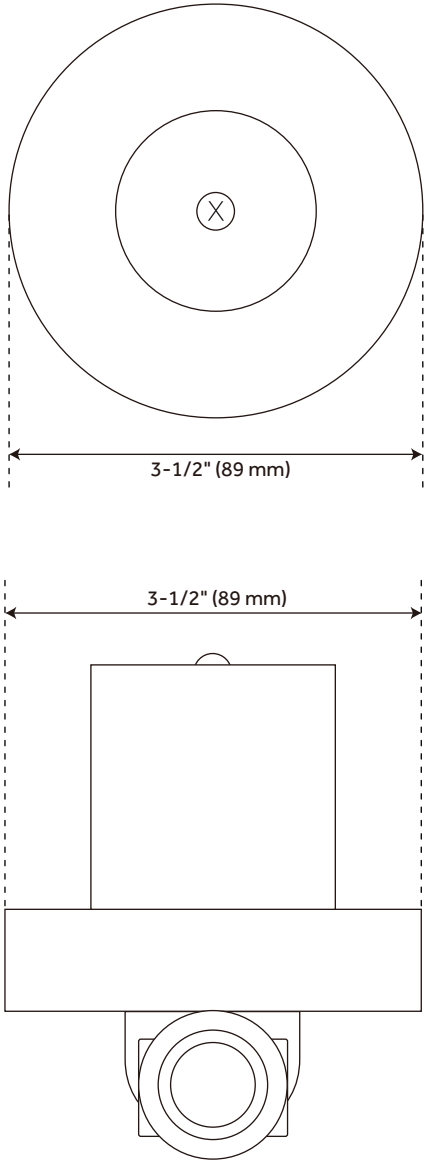

OPTIONAL VOLUME CONTROL ROUGH-IN VALVE WITH 1/2" -OR- 3/4" CONNECTION

SKU: 948557
SH6020, SH6040

All dimensions and specifications are nominal and may vary. Use actual products for accuracy in critical situations.