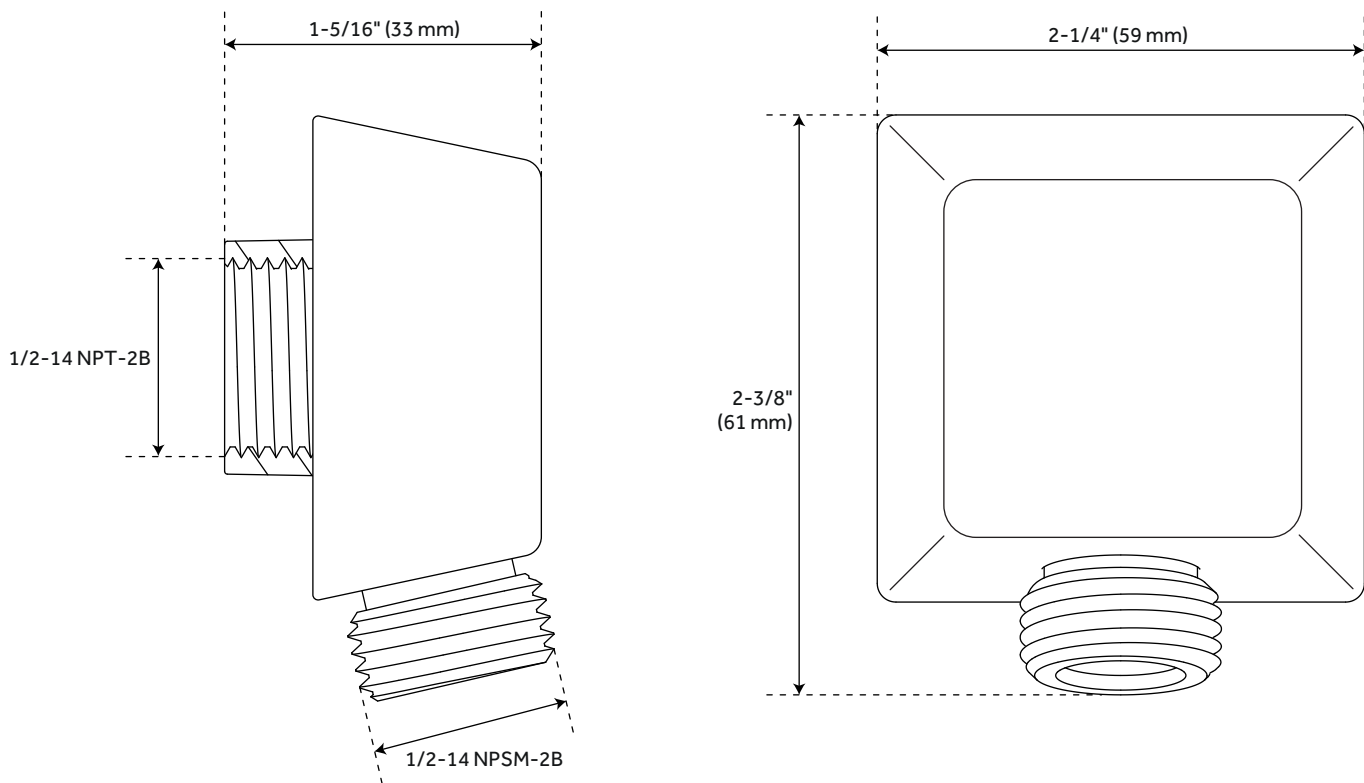

All dimensions and specifications are nominal and may vary. Use actual products for accuracy in critical situations.

HIBISCUS IN-WALL SHOWER DIVERTER

SKU: 948902

SHHB9005, SHHB9005Z

All dimensions and specifications are nominal and may vary. Use actual products for accuracy in critical situations.

HIBISCUS OPTIONAL 3-WAY IN-WALL DIVERTER ROUGH-IN VALVE - 3/4"

SKU: 948902

SH6103

All dimensions and specifications are nominal and may vary. Use actual products for accuracy in critical situations.

CONTEMPORARY SQUARE WATER SUPPLY ELBOW FOR HAND SHOWER

SKU: 948933

SHWE2020

All dimensions and specifications are nominal and may vary. Use actual products for accuracy in critical situations.

60" STRETCHABLE METAL HAND SHOWER HOSE

SKU: 948938

SHH1010

All dimensions and specifications are nominal and may vary. Use actual products for accuracy in critical situations.