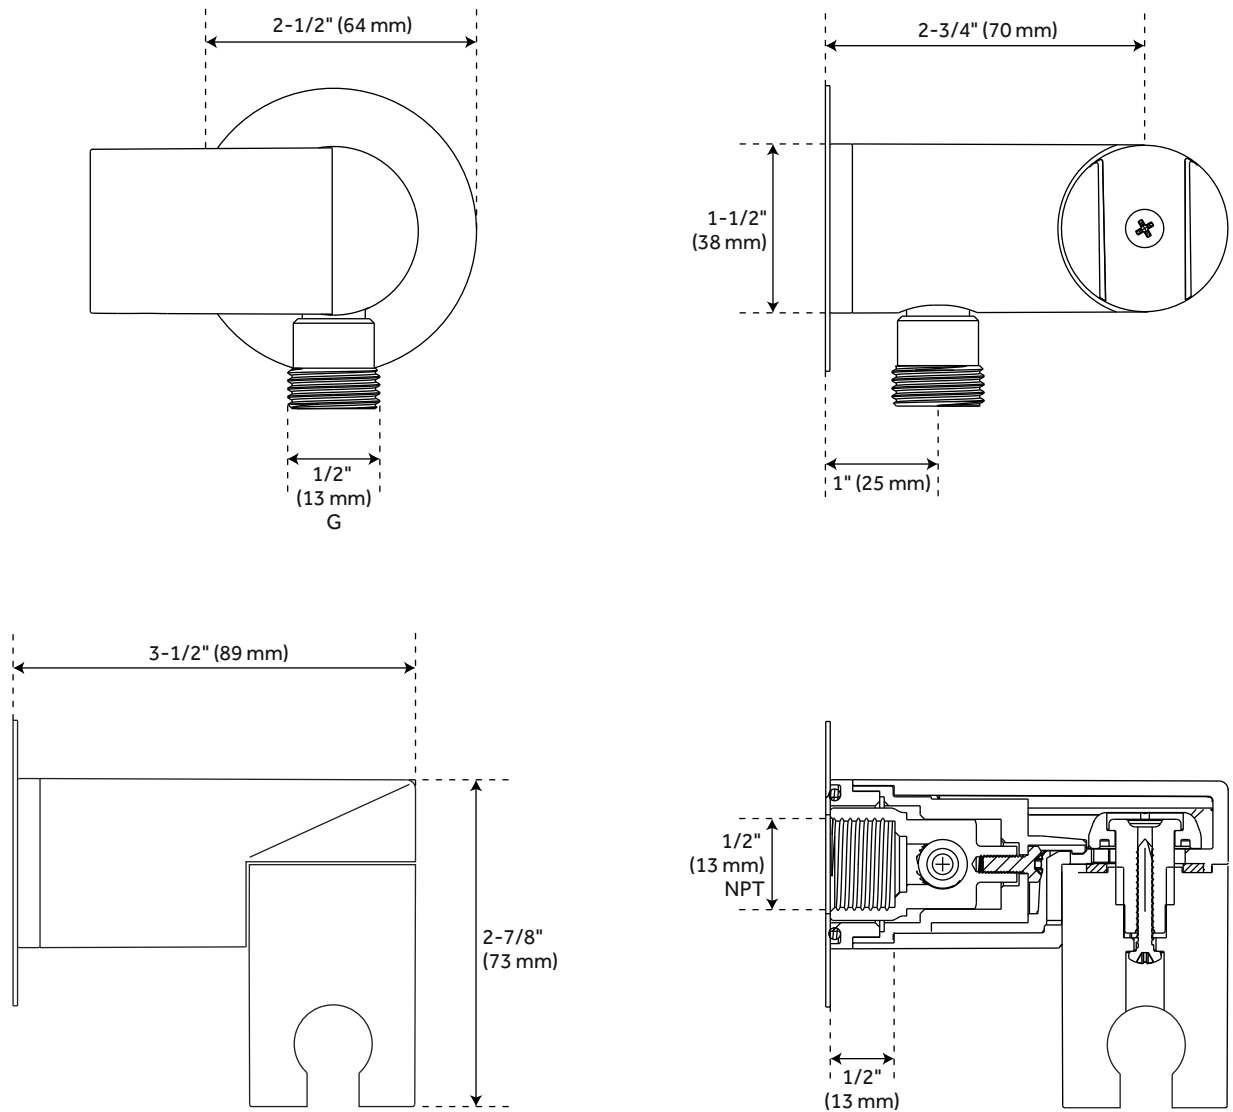

Installation Type: Wall
Features: Thermostatic, Hand Shower Included
Mounting Hardware Included: Yes
Assembly Required: No
Handle Type: Lever
Body Spray Flow Rate: 2.5 gpm (9.5L/min) max @ 60 ps
NPT Connection: 1/2"
Body Sprays: Yes
Shower Head Installation Type: Wall-Mount
Number of Shower Heads: 1
Shower Head Material: 304-Grade Stainless Steel
Shower Head Spray: Rainfall
Shower Head Length: 11-3/4"
Shower Head Width: 11-3/4"
Shower Arm Included: Yes
Shower Arm Extension: 12"
Shower Arm Height: 2-3/8"
Shower Head IPS: 1/2"
Shower Head Swivel: Yes
Valve Trim Width: 6-11/16"
Valve Trim Height: 6-11/16"
Hand Shower Length: 8-7/16"
Hand Shower Hose Length: 60"
Hand Shower Material: Brass
Hand Shower Flow Rate: 1.8 gpm (6.8 L/min) @ 80 psi
Diverter Included: Yes
Shower Head Flow Rate: 1.8 gpm (6.8 L/min) @ 80 psi

SKU: 948558

SH6004, SH6006

All dimensions and specifications are nominal and may vary. Use actual products for accuracy in critical situations.

HIBISCUS IN-WALL SHOWER DIVERTER

SKU: 948902

SHHB9005, SHHB9005Z

CONTEMPORARY SQUARE WATER SUPPLY ELBOW FOR HAND SHOWER

SKU: 948933

SHWE2020

All dimensions and specifications are nominal and may vary. Use actual products for accuracy in critical situations.

SWIVEL WATER SUPPLY ELBOW AND BRACKET FOR HAND SHOWER

SKU: 948936

SHWES2050

All dimensions and specifications are nominal and may vary. Use actual products for accuracy in critical situations.

60" STRETCHABLE METAL HAND SHOWER HOSE

SKU: 948938

SHH1010

All dimensions and specifications are nominal and may vary. Use actual products for accuracy in critical situations.