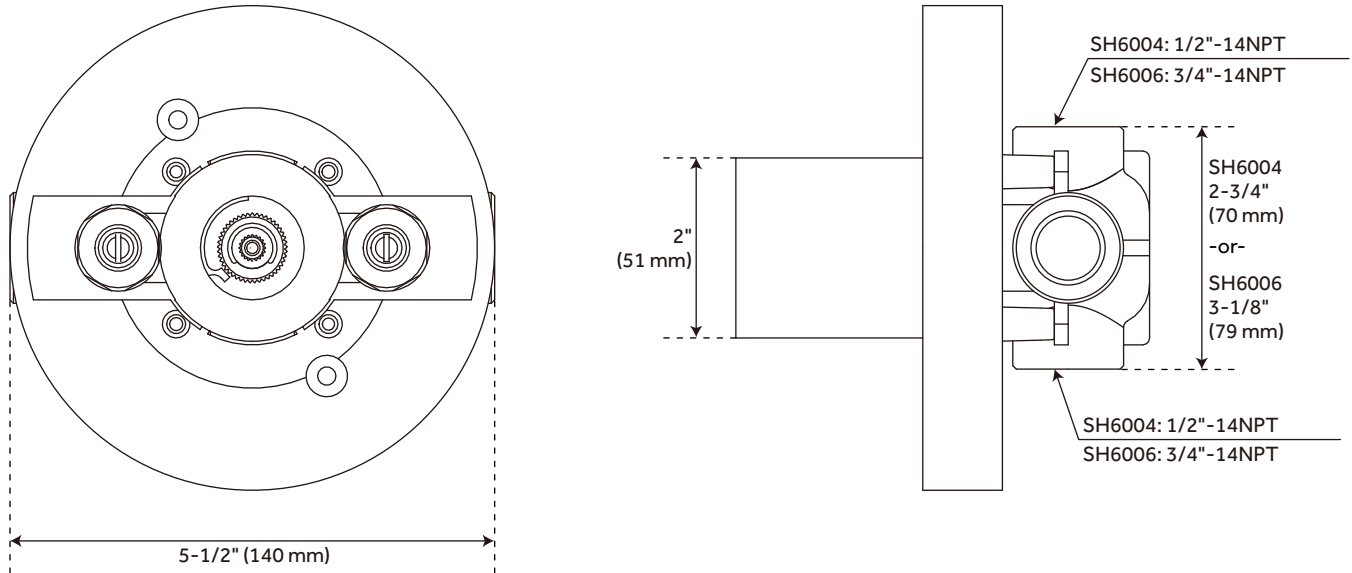

Installation Type: Wall
Features: Thermostatic, Hand Shower Included
Mounting Hardware Included: Yes
Assembly Required: No
Handle Type: Lever
Body Spray Flow Rate: 2.5 gpm (9.5L/min) max @ 60 ps
NPT Connection: 1/2"
Body Sprays: Yes
Shower Head Installation Type: Wall-Mount
Number of Shower Heads: 1
Shower Head Material: 304-Grade Stainless Steel
Shower Head Spray: Rainfall
Shower Head Length: 11-3/4"
Shower Head Width: 11-3/4"
Shower Arm Included: Yes
Shower Arm Extension: 12"
Shower Arm Height: 2-3/8"
Shower Head IPS: 1/2"
Shower Head Swivel: Yes
Valve Trim Width: 6-11/16"
Valve Trim Height: 6-11/16"
Hand Shower Length: 8-7/16"
Hand Shower Hose Length: 60"
Hand Shower Material: Brass
Hand Shower Flow Rate: 1.8 gpm (6.8 L/min) @ 80 psi
Diverter Included: Yes
Shower Head Flow Rate: 1.8 gpm (6.8 L/min) @ 80 psi

SKU: 948558

SHHB9009, SHHB9009Z

All dimensions and specifications are nominal and may vary. Use actual products for accuracy in critical situations.

HIBISCUS OPTIONAL THERMOSTATIC VALVE WITH 1/2" -OR- 3/4" CONNECTION

SKU: 948558

SH6004, SH6006

All dimensions and specifications are nominal and may vary. Use actual products for accuracy in critical situations.

HIBISCUS IN-WALL SHOWER DIVERTER

SKU: 948902

SHHB9005, SHHB9005Z