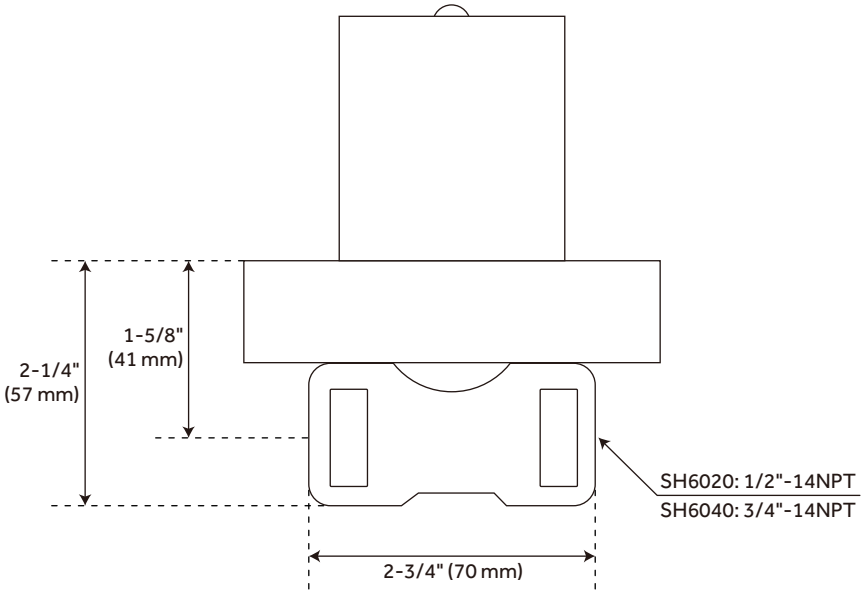

VOLUME CONTROL ROUGH-IN VALVE

SKU: 948546
SH6020, SH6040

All dimensions and specifications are nominal and may vary. Use actual products for accuracy in critical situations.