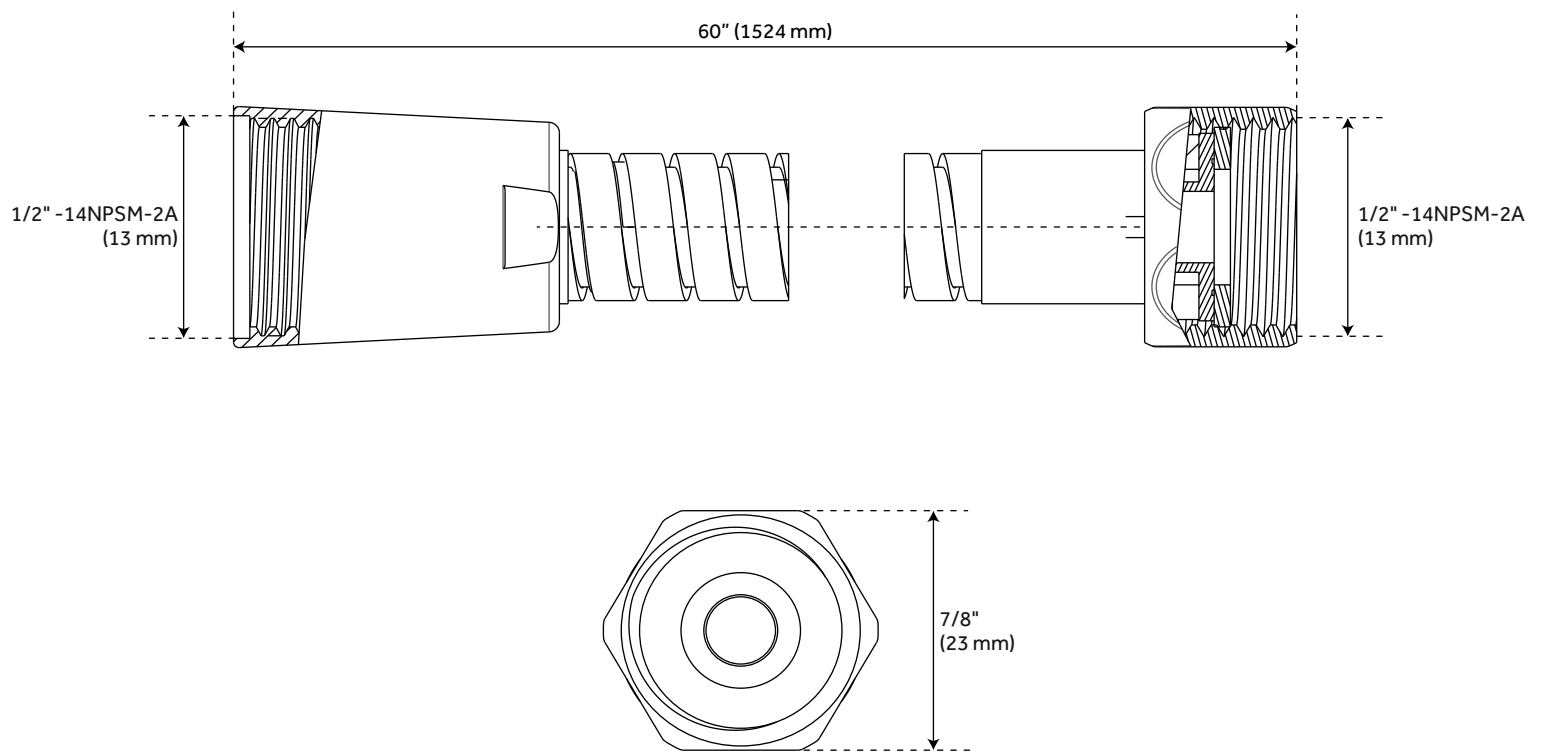

Installation Type: Wall
Features: Thermostatic, Hand Shower Included
Mounting Hardware Included: Yes
Assembly Required: No
Handle Type: Lever
Body Spray Flow Rate: 2.5 gpm (9.5L/min) max @ 60 ps
NPT Connection: 1/2"
Body Sprays: Yes
Shower Head Installation Type: Wall-Mount
Number of Shower Heads: 1
Shower Head Material: 304-Grade Stainless Steel
Shower Head Spray: Rainfall
Shower Head Length: 11-3/4"
Shower Head Width: 11-3/4"
Shower Arm Included: Yes
Shower Arm Extension: 12"
Shower Arm Height: 2-3/8"
Shower Head IPS: 1/2"
Shower Head Swivel: Yes
Valve Trim Width: 6-11/16"
Valve Trim Height: 6-11/16"
Hand Shower Length: 8-7/16"
Hand Shower Hose Length: 60"
Hand Shower Material: Brass
Hand Shower Flow Rate: 1.8 gpm (6.8 L/min) @ 80 psi
Diverter Included: Yes
Shower Head Flow Rate: 1.8 gpm (6.8 L/min) @ 80 psi

CONTEMPORARY SQUARE WATER SUPPLY ELBOW FOR HAND SHOWER

SKU: 948933

SHWE2020

All dimensions and specifications are nominal and may vary. Use actual products for accuracy in critical situations.

SWIVEL WATER SUPPLY ELBOW AND BRACKET FOR HAND SHOWER

SKU: 948936

SHWES2050

All dimensions and specifications are nominal and may vary. Use actual products for accuracy in critical situations.

60" STRETCHABLE METAL HAND SHOWER HOSE

SKU: 948938

SHH1010

All dimensions and specifications are nominal and may vary. Use actual products for accuracy in critical situations.

MODERN SQUARE WALL-MOUNT SHOWER ARM WITH FLANGE

SKU: 948956

SHRSA120S, SHRSA120SZ, SHRSA180S, SHRSA180Z

All dimensions and specifications are nominal and may vary. Use actual products for accuracy in critical situations.