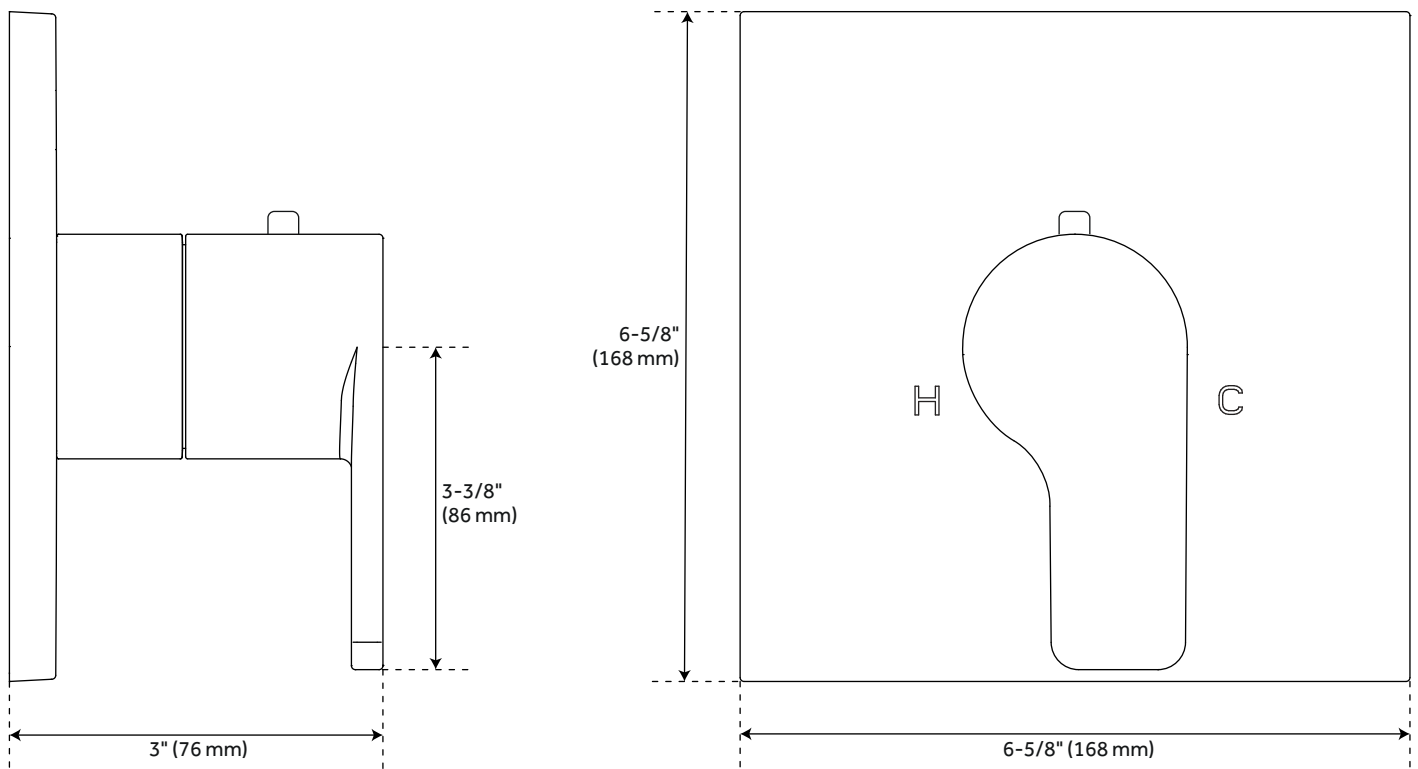

HIBISCUS THERMOSTATIC SHOWER VALVE

SKU: 948558

SHHB9009, SHHB9009Z

All dimensions and specifications are nominal and may vary. Use actual products for accuracy in critical situations.