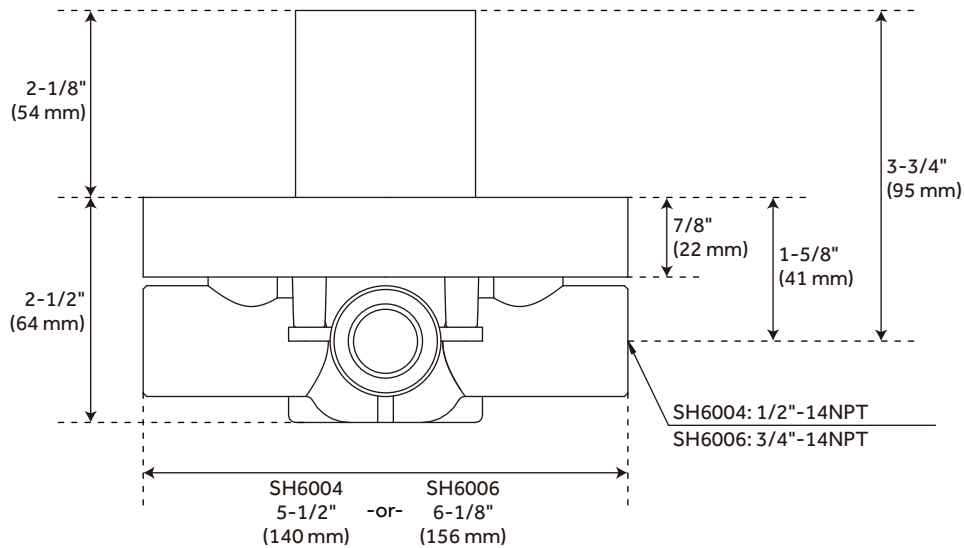

Installation Type: Wall
Features: Thermostatic, Hand Shower Included
Mounting Hardware Included: Yes
Assembly Required: No
Handle Type: Lever
Body Spray Flow Rate: 2.5 gpm (9.5L/min) max @ 60 ps
NPT Connection: 1/2"
Body Sprays: Yes
Shower Head Installation Type: Wall-Mount
Number of Shower Heads: 1
Shower Head Material: 304-Grade Stainless Steel
Shower Head Spray: Rainfall
Shower Head Length: 11-3/4"
Shower Head Width: 11-3/4"
Shower Arm Included: Yes
Shower Arm Extension: 12"
Shower Arm Height: 2-3/8"
Shower Head IPS: 1/2"
Shower Head Swivel: Yes
Valve Trim Width: 6-11/16"
Valve Trim Height: 6-11/16"
Hand Shower Length: 8-7/16"
Hand Shower Hose Length: 60"
Hand Shower Material: Brass
Hand Shower Flow Rate: 1.8 gpm (6.8 L/min) @ 80 psi
Diverter Included: Yes
Shower Head Flow Rate: 1.8 gpm (6.8 L/min) @ 80 psi

SKU: 948558

SHHB9009, SHHB9009Z

All dimensions and specifications are nominal and may vary. Use actual products for accuracy in critical situations.

HIBISCUS OPTIONAL THERMOSTATIC VALVE WITH 1/2" -OR- 3/4" CONNECTION

SKU: 948558

SH6004, SH6006

All dimensions and specifications are nominal and may vary. Use actual products for accuracy in critical situations.

HIBISCUS IN-WALL SHOWER DIVERTER

SKU: 948902

SHHB9005, SHHB9005Z