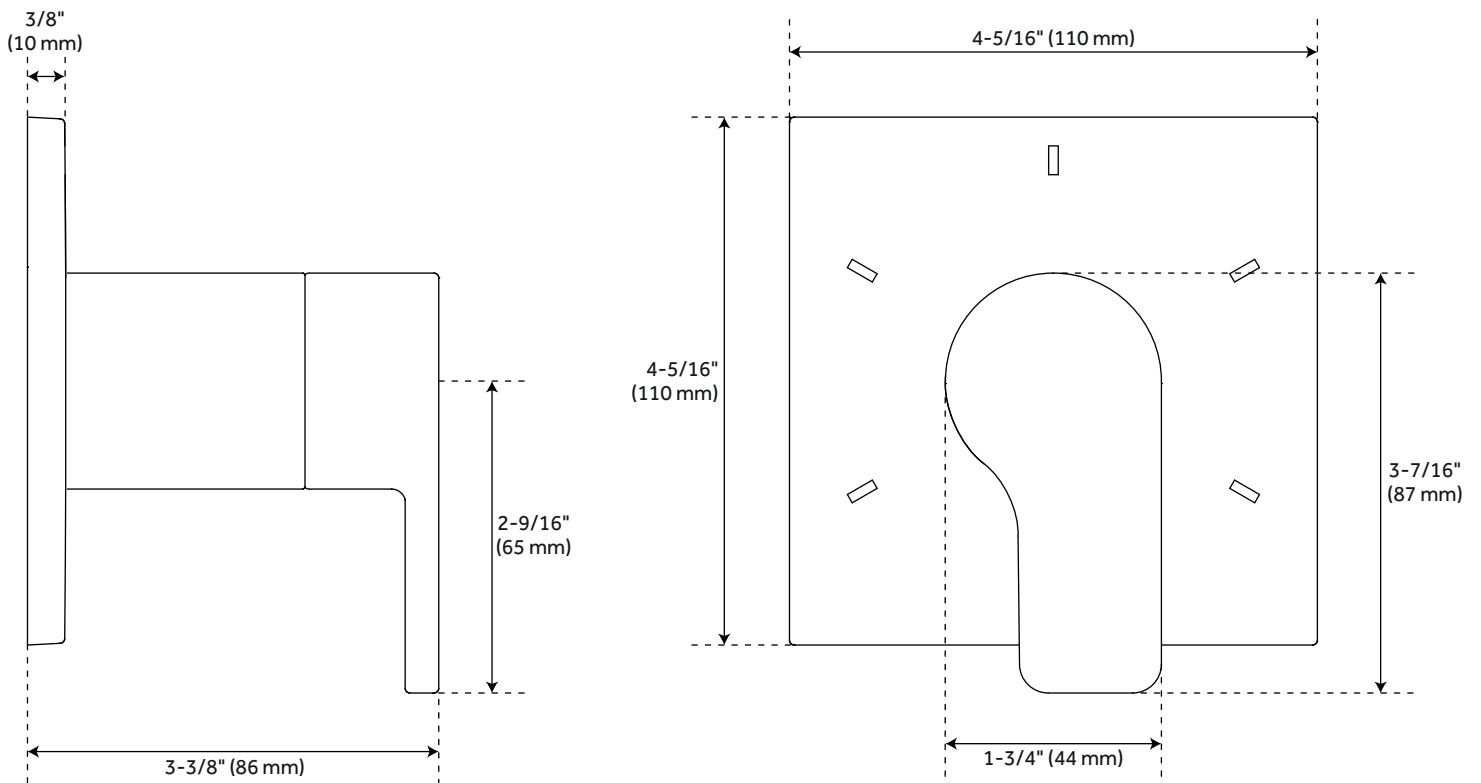

Installation Type: Wall
Features: Thermostatic, Hand Shower Included
Mounting Hardware Included: Yes
Assembly Required: No
Handle Type: Lever
Body Spray Flow Rate: 2.5 gpm (9.5L/min) max @ 60 ps
NPT Connection: 1/2"
Body Sprays: Yes
Shower Head Installation Type: Wall-Mount
Number of Shower Heads: 1
Shower Head Material: 304-Grade Stainless Steel
Shower Head Spray: Rainfall
Shower Head Length: 11-3/4"
Shower Head Width: 11-3/4"
Shower Arm Included: Yes
Shower Arm Extension: 12"
Shower Arm Height: 2-3/8"
Shower Head IPS: 1/2"
Shower Head Swivel: Yes
Valve Trim Width: 6-11/16"
Valve Trim Height: 6-11/16"
Hand Shower Length: 8-7/16"
Hand Shower Hose Length: 60"
Hand Shower Material: Brass
Hand Shower Flow Rate: 1.8 gpm (6.8 L/min) @ 80 psi
Diverter Included: Yes
Shower Head Flow Rate: 1.8 gpm (6.8 L/min) @ 80 psi

SKU: 948558

SHHB9009, SHHB9009Z

All dimensions and specifications are nominal and may vary. Use actual products for accuracy in critical situations.

HIBISCUS OPTIONAL THERMOSTATIC VALVE WITH 1/2" -OR- 3/4" CONNECTION

SKU: 948558

SH6004, SH6006

All dimensions and specifications are nominal and may vary. Use actual products for accuracy in critical situations.

HIBISCUS IN-WALL SHOWER DIVERTER

SKU: 948902

SHHB9005, SHHB9005Z

All dimensions and specifications are nominal and may vary. Use actual products for accuracy in critical situations.

HIBISCUS OPTIONAL 3-WAY IN-WALL DIVERTER ROUGH-IN VALVE - 3/4"

SKU: 948902

SH6103

All dimensions and specifications are nominal and may vary. Use actual products for accuracy in critical situations.