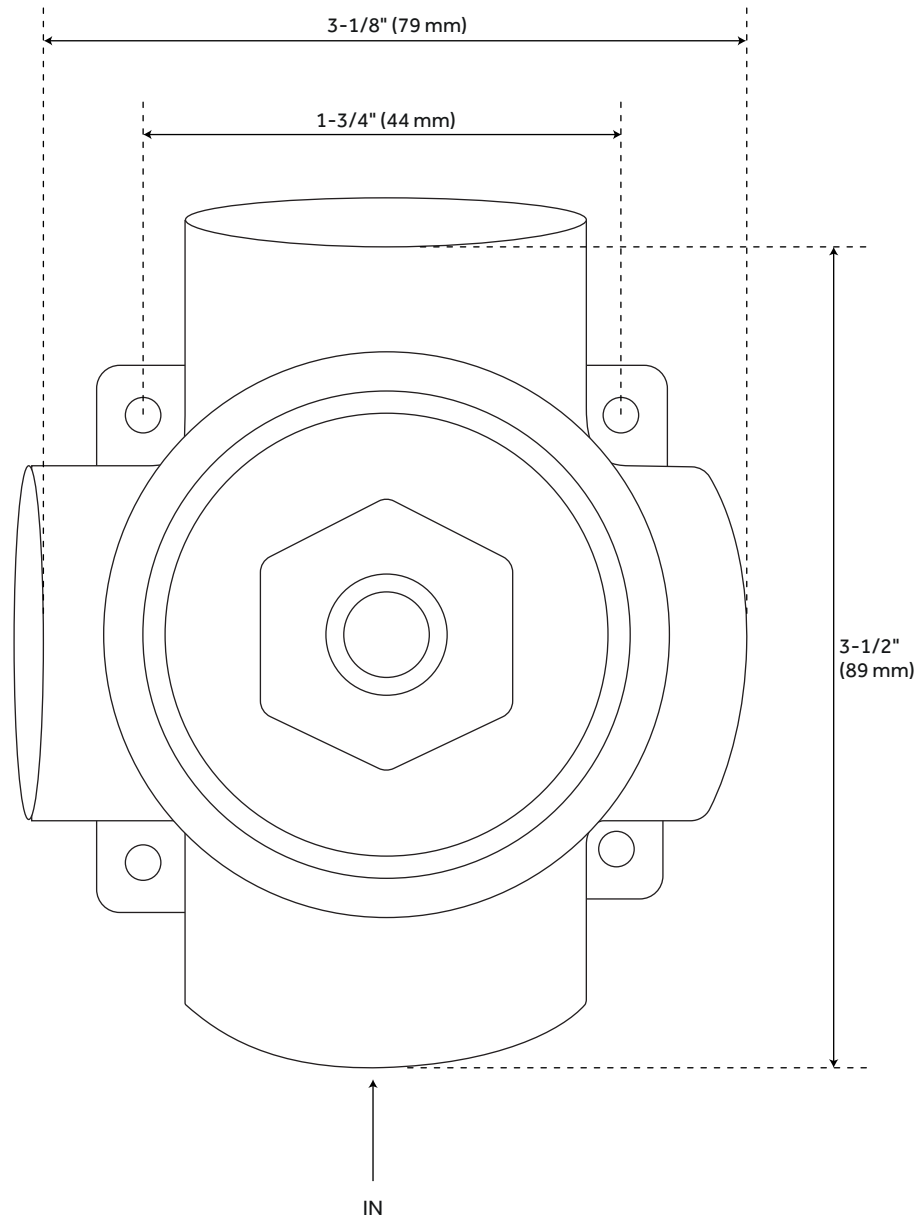

3-WAY IN-WALL DIVERTER ROUGH-IN VALVE

SKU: 953056
SH6101, SH6103

All dimensions and specifications are nominal and may vary. Use actual products for accuracy in critical situations.