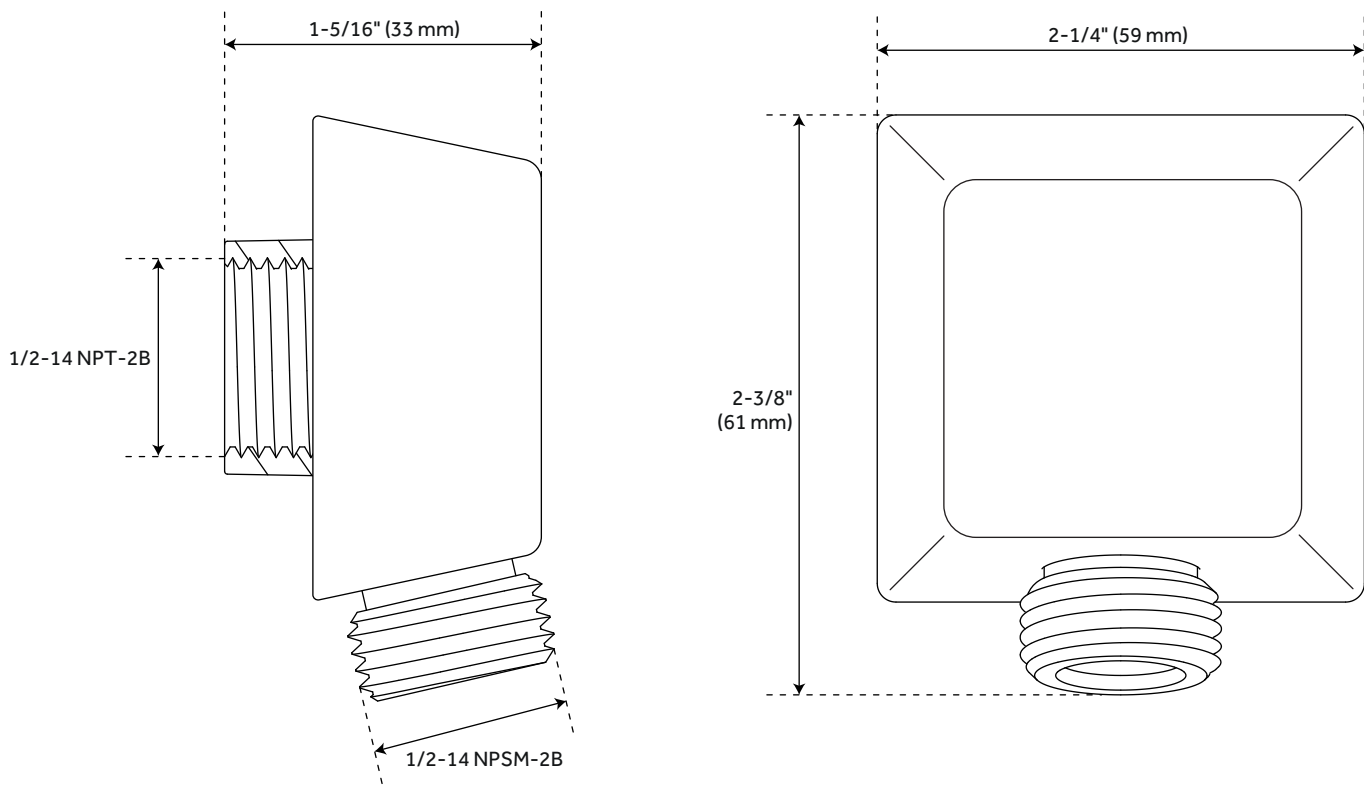

SKU: 948558

SH6004, SH6006

All dimensions and specifications are nominal and may vary. Use actual products for accuracy in critical situations.

HIBISCUS IN-WALL SHOWER DIVERTER

SKU: 948902

SHHB9005, SHHB9005Z

All dimensions and specifications are nominal and may vary. Use actual products for accuracy in critical situations.

HIBISCUS OPTIONAL 3-WAY IN-WALL DIVERTER ROUGH-IN VALVE - 3/4"

SKU: 948902

SH6103

All dimensions and specifications are nominal and may vary. Use actual products for accuracy in critical situations.

CONTEMPORARY SQUARE WATER SUPPLY ELBOW FOR HAND SHOWER

SKU: 948933

SHWE2020

All dimensions and specifications are nominal and may vary. Use actual products for accuracy in critical situations.

SWIVEL WATER SUPPLY ELBOW AND BRACKET FOR HAND SHOWER