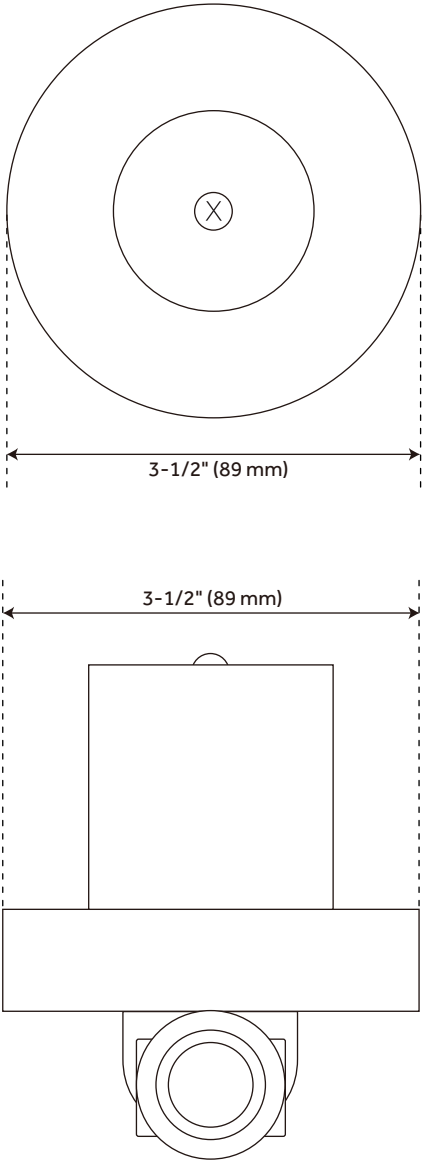

VOLUME CONTROL ROUGH-IN VALVE

SKU: 948546
SH6020, SH6040

All dimensions and specifications are nominal and may vary. Use actual products for accuracy in critical situations.