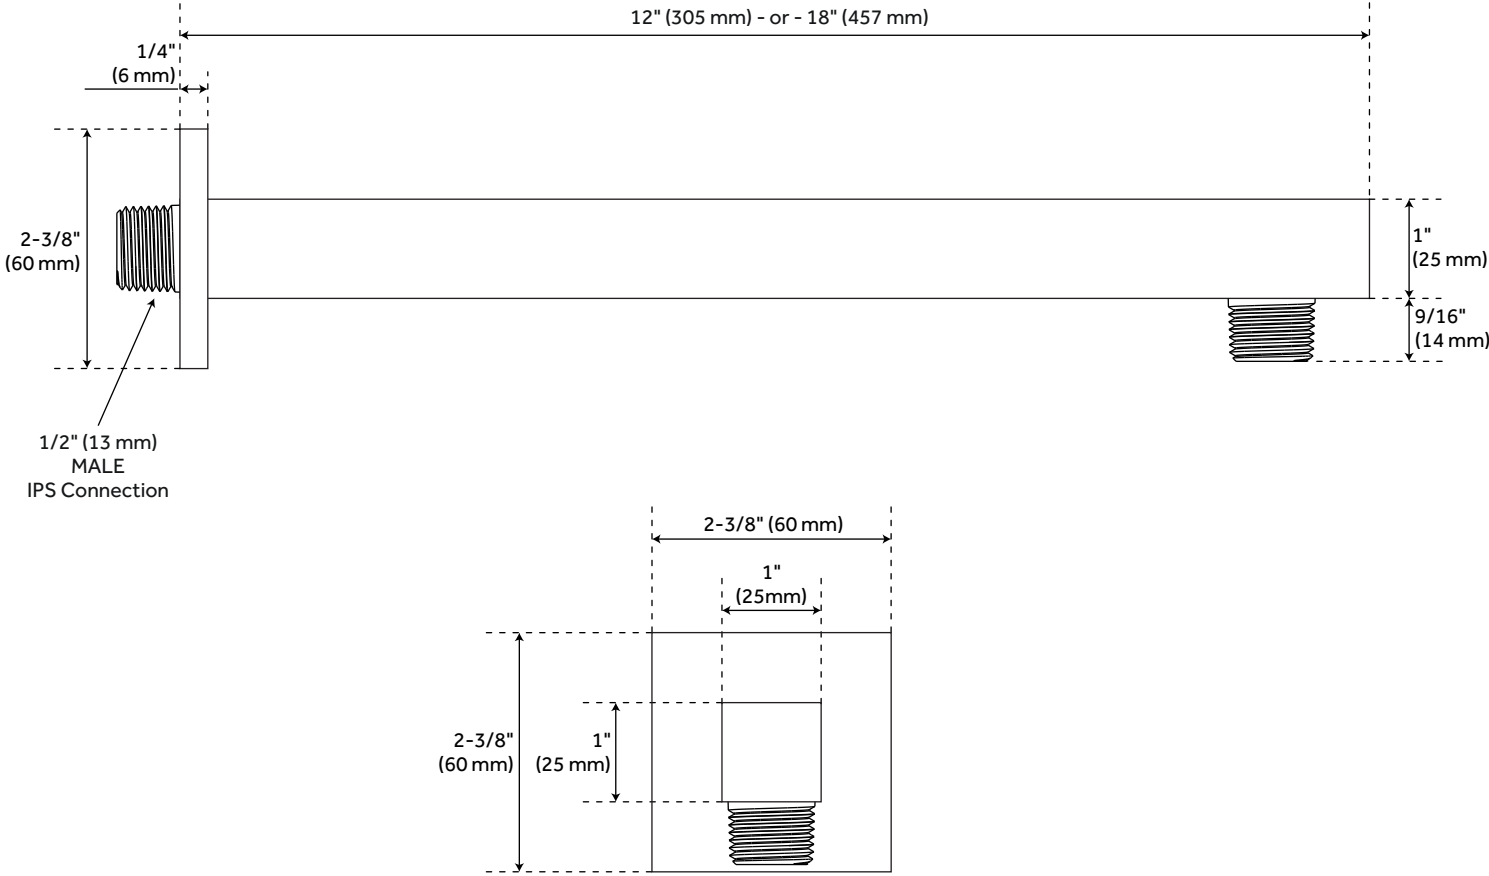

MODERN SQUARE WALL-MOUNT SHOWER ARM WITH FLANGE

SKU: 948956

SHRSA120S, SHRSA120SZ, SHRSA180S, SHRSA180Z

All dimensions and specifications are nominal and may vary. Use actual products for accuracy in critical situations.