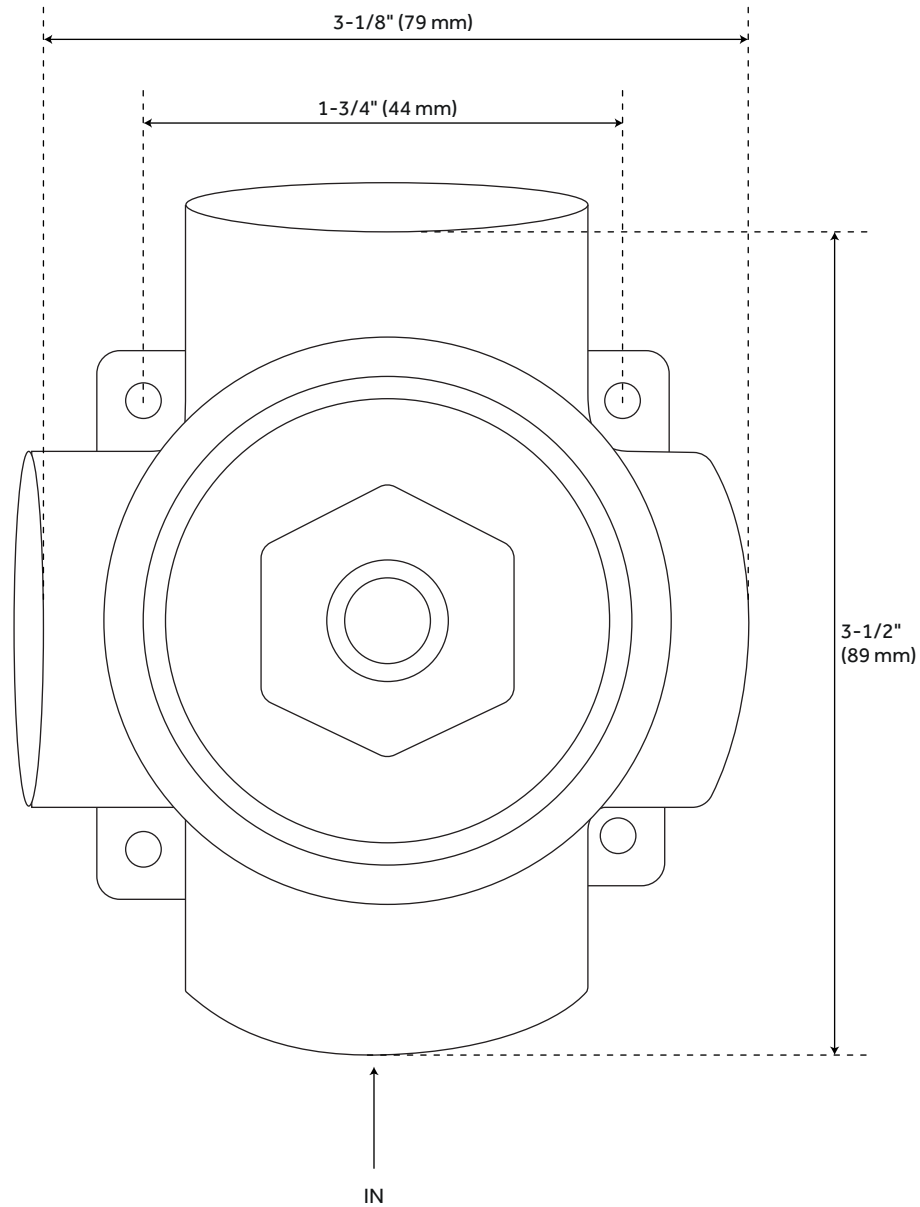

HIBISCUS OPTIONAL 3-WAY IN-WALL DIVERTER ROUGH-IN VALVE - 3/4"

SKU: 948902

SH6103

All dimensions and specifications are nominal and may vary. Use actual products for accuracy in critical situations.