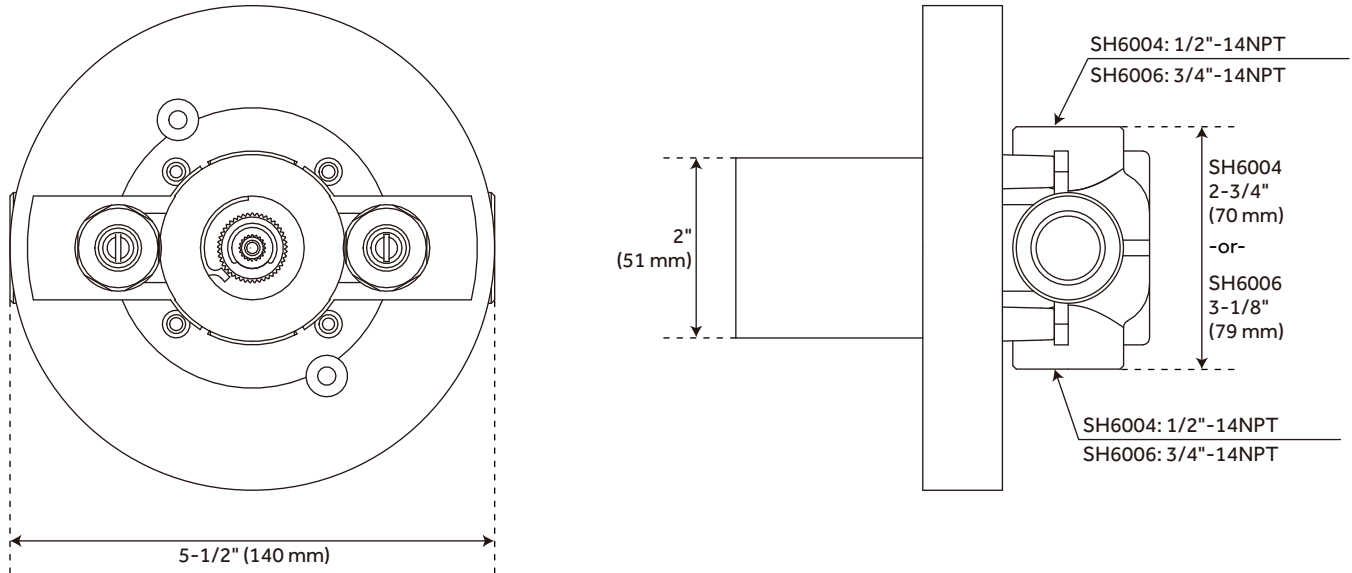

FEATURES

- Mounting Hardware Included: Yes
- Assembly Required: No
- Handle Type: Lever
- NPT Connection: 1/2"
- Shower Head Installation Type: Wall-Mount
- Number of Shower Heads: 2
- Shower Head Material: 304-Grade Stainless Steel
- Shower Head Spray: Rainfall
- Shower Head Length: 11-3/4"
- Shower Head Width: 11-3/4"
- Shower Arm Included: Yes
- Shower Arm Extension: 12"
- Shower Arm Height: 2-3/8"
- Shower Head IPS: 1/2"
- Shower Head Swivel: Yes
- Valve Trim Width: 6-11/16"
- Valve Trim Height: 6-11/16"
- Slide Bar Length: 30"
- Hand Shower Length: 8-7/16"
- Hand Shower Hose Length: 60"
- Hand Shower Material: Brass
- Hand Shower Flow Rate: 1.8 gpm (6.8 L/min) @ 80 psi
- Diverter Included: Yes
- Shower Head Flow Rate: 1.8 gpm (6.8 L/min) @ 80 psi

SKU: 948557

SHHB9007, SHHB9007Z

All dimensions and specifications are nominal and may vary. Use actual products for accuracy in critical situations.

OPTIONAL VOLUME CONTROL ROUGH-IN VALVE WITH 1/2" -OR- 3/4" CONNECTION

SKU: 948557
SH6020, SH6040

All dimensions and specifications are nominal and may vary. Use actual products for accuracy in critical situations.

HIBISCUS THERMOSTATIC SHOWER VALVE

SKU: 948558

SHHB9009, SHHB9009Z

All dimensions and specifications are nominal and may vary. Use actual products for accuracy in critical situations.

HIBISCUS OPTIONAL THERMOSTATIC VALVE WITH 1/2" -OR- 3/4" CONNECTION

SKU: 948558
SH6004, SH6006