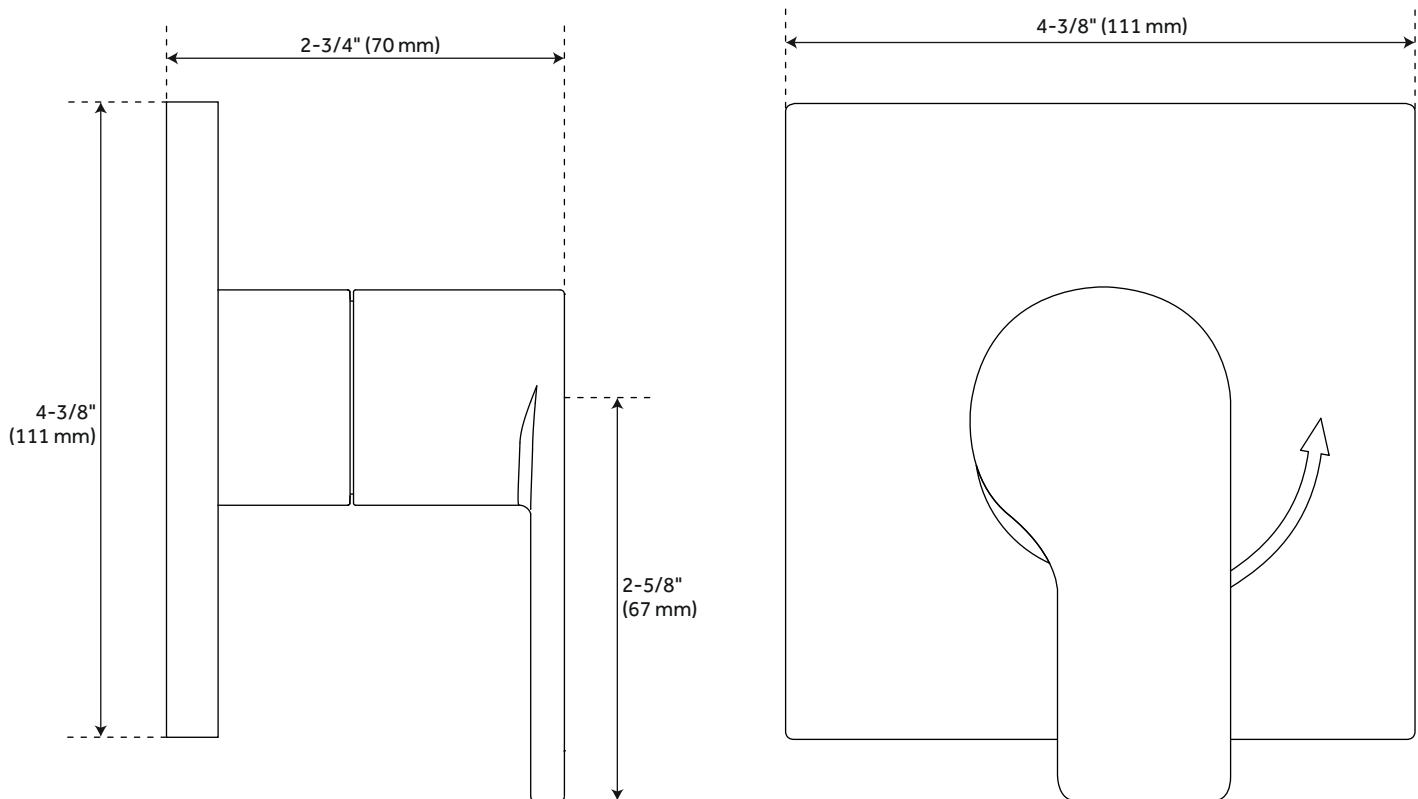

HIBISCUS IN-WALL SHOWER VOLUME CONTROL HANDLE

SKU: 948557

SHHB9007, SHHB9007Z

All dimensions and specifications are nominal and may vary. Use actual products for accuracy in critical situations.