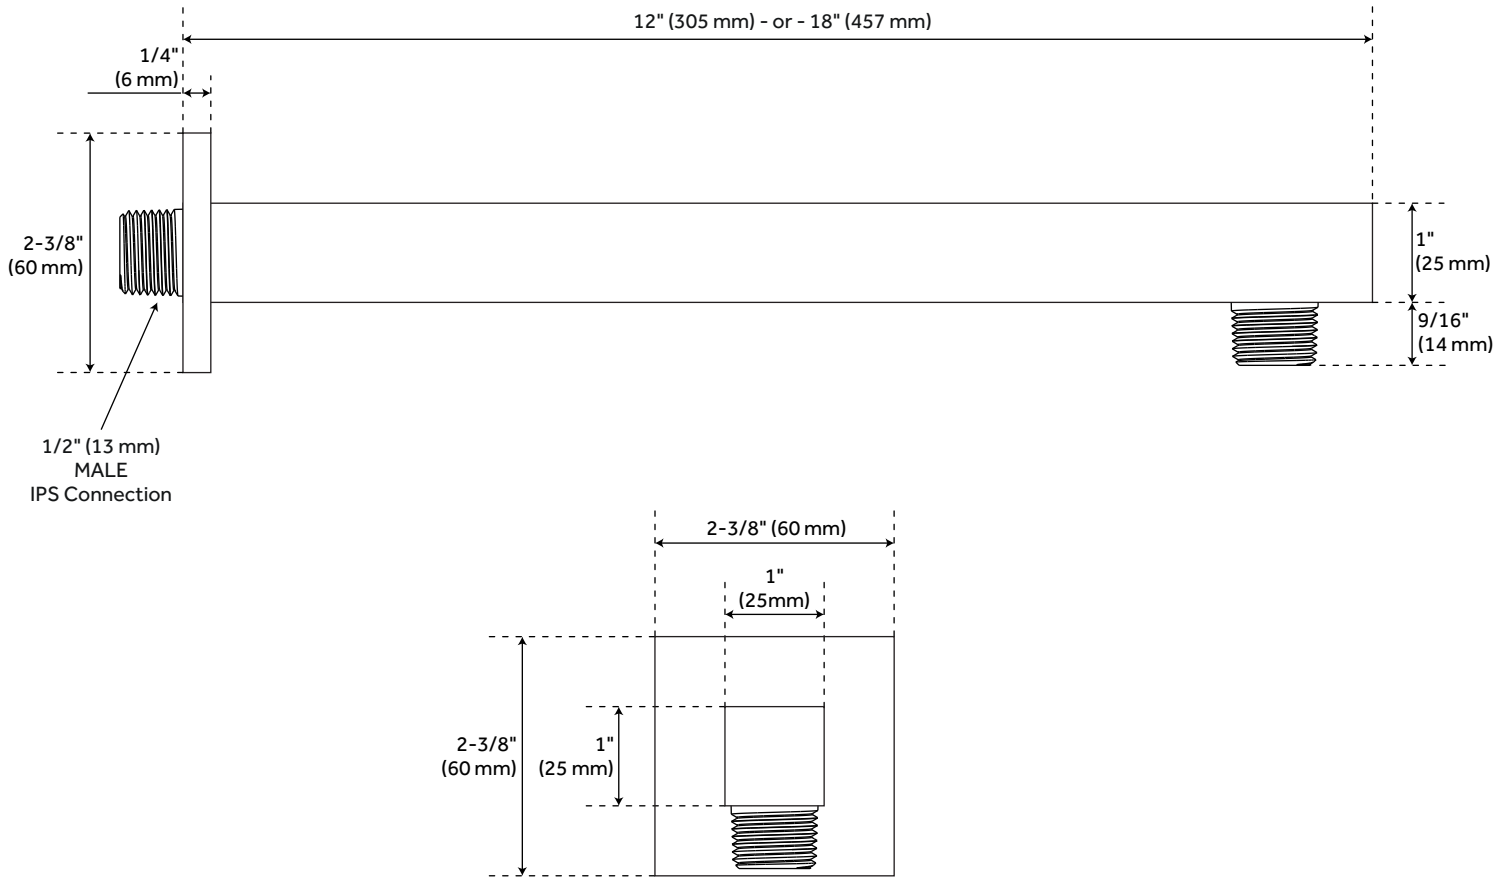

MODERN SQUARE WALL-MOUNT SHOWER ARM WITH FLANGE

SKU: 948956

SHRSA120S, SHRSA120SZ, SHRSA180S, SHRSA180Z

All dimensions and specifications are nominal and may vary. Use actual products for accuracy in critical situations.