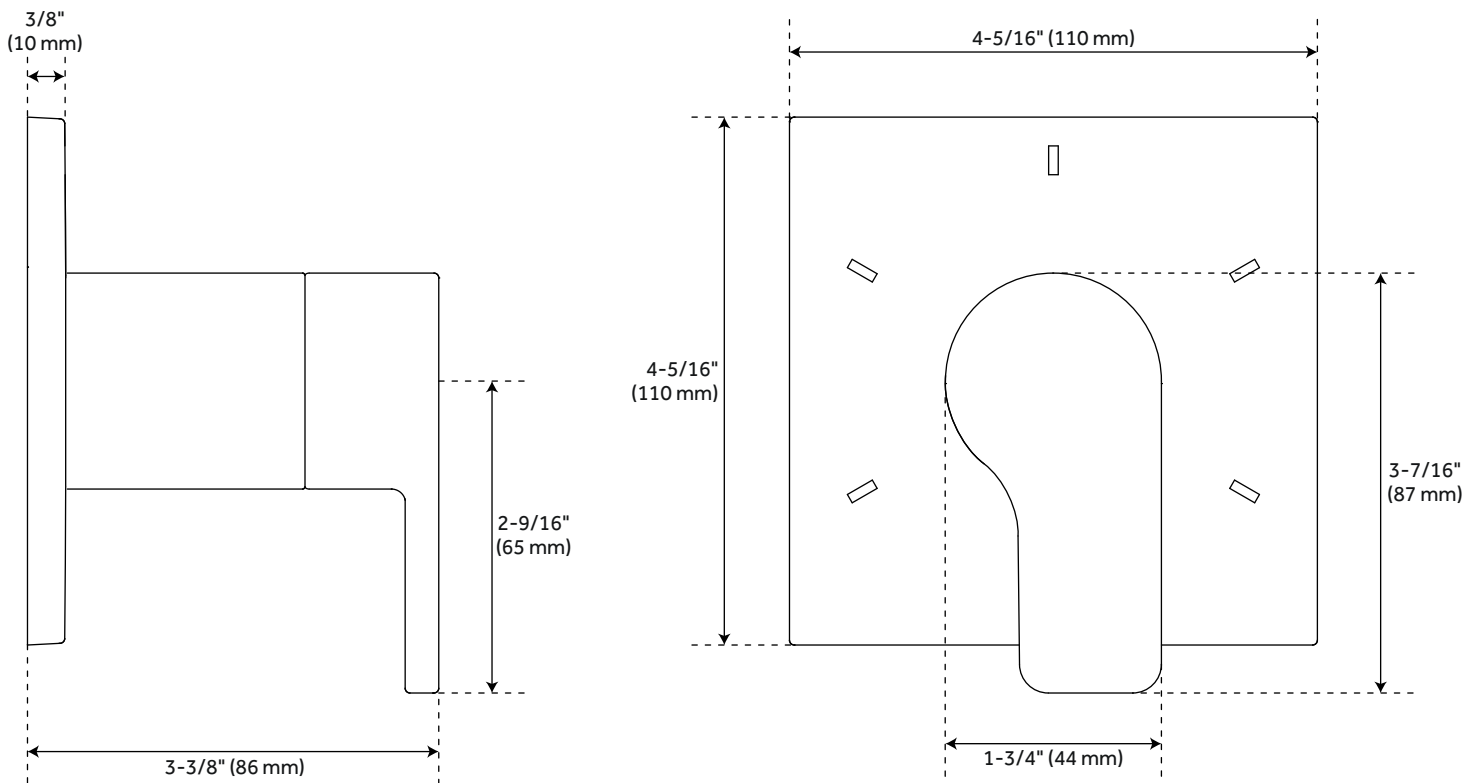

FEATURES

- Mounting Hardware Included: Yes
- Assembly Required: No
- Handle Type: Lever
- NPT Connection: 1/2"
- Shower Head Installation Type: Wall-Mount
- Number of Shower Heads: 2
- Shower Head Material: 304-Grade Stainless Steel
- Shower Head Spray: Rainfall
- Shower Head Length: 11-3/4"
- Shower Head Width: 11-3/4"
- Shower Arm Included: Yes
- Shower Arm Extension: 12"
- Shower Arm Height: 2-3/8"
- Shower Head IPS: 1/2"
- Shower Head Swivel: Yes
- Valve Trim Width: 6-11/16"
- Valve Trim Height: 6-11/16"
- Slide Bar Length: 30"
- Hand Shower Length: 8-7/16"
- Hand Shower Hose Length: 60"
- Hand Shower Material: Brass
- Hand Shower Flow Rate: 1.8 gpm (6.8 L/min) @ 80 psi
- Diverter Included: Yes
- Shower Head Flow Rate: 1.8 gpm (6.8 L/min) @ 80 psi

All dimensions and specifications are nominal and may vary. Use actual products for accuracy in critical situations.

HIBISCUS OPTIONAL THERMOSTATIC VALVE WITH 1/2" -OR- 3/4" CONNECTION

SKU: 948558
SH6004, SH6006

All dimensions and specifications are nominal and may vary. Use actual products for accuracy in critical situations.

HIBISCUS IN-WALL SHOWER DIVERTER

SKU: 948902

SHHB9005, SHHB9005Z

All dimensions and specifications are nominal and may vary. Use actual products for accuracy in critical situations.