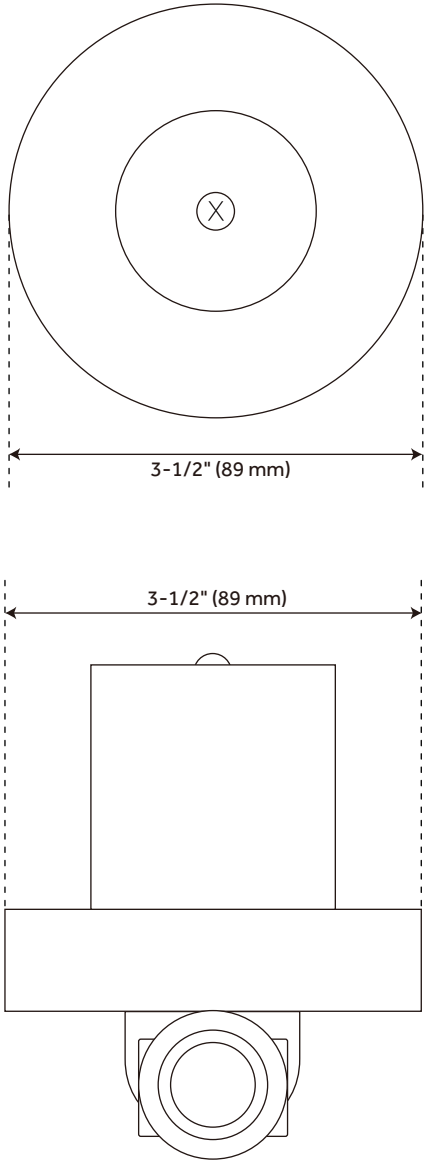

OPTIONAL VOLUME CONTROL ROUGH-IN VALVE WITH 1/2" -OR- 3/4" CONNECTION

SKU: 948557
SH6020, SH6040

All dimensions and specifications are nominal and may vary. Use actual products for accuracy in critical situations.