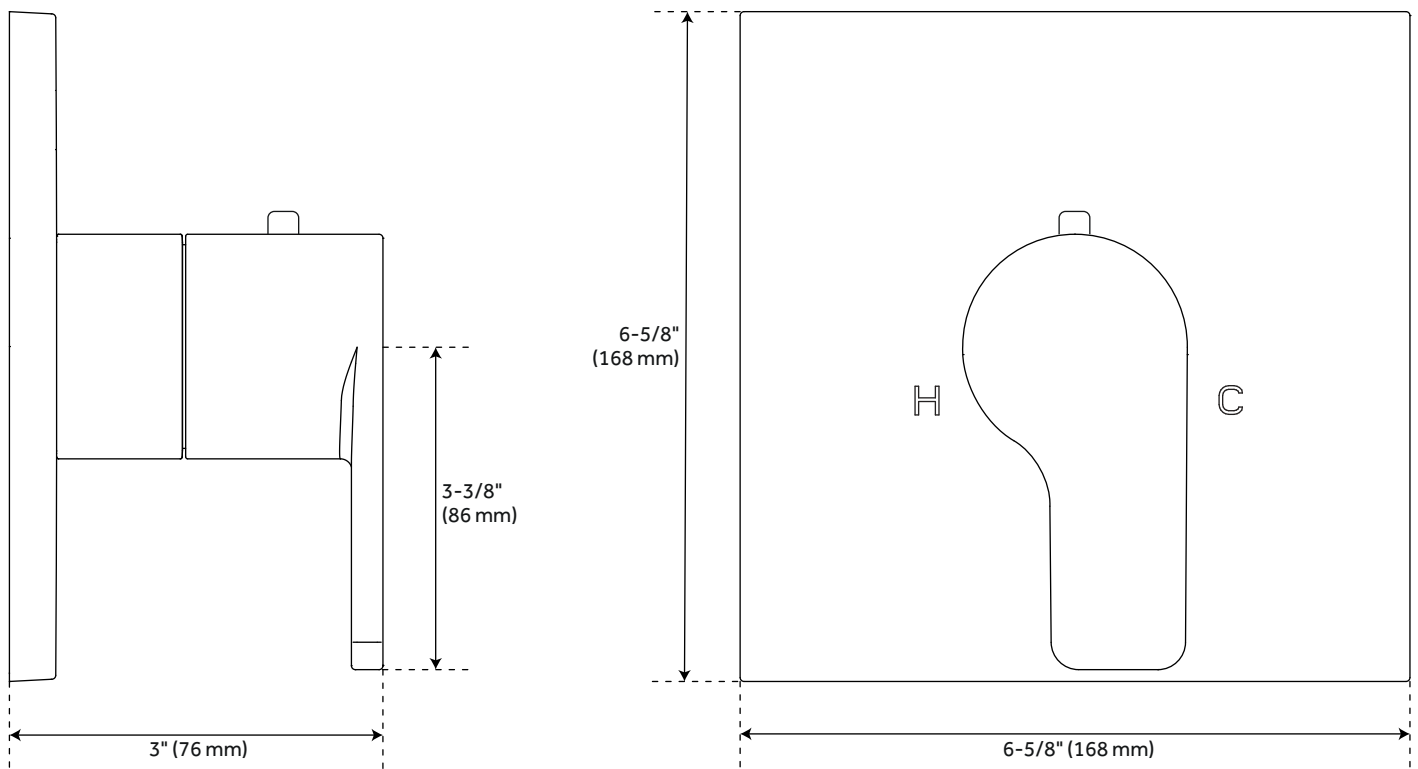

FEATURES

- Mounting Hardware Included: Yes
- Assembly Required: No
- Handle Type: Lever
- NPT Connection: 1/2"
- Shower Head Installation Type: Wall-Mount
- Number of Shower Heads: 2
- Shower Head Material: 304-Grade Stainless Steel
- Shower Head Spray: Rainfall
- Shower Head Length: 11-3/4"
- Shower Head Width: 11-3/4"
- Shower Arm Included: Yes
- Shower Arm Extension: 12"
- Shower Arm Height: 2-3/8"
- Shower Head IPS: 1/2"
- Shower Head Swivel: Yes
- Valve Trim Width: 6-11/16"
- Valve Trim Height: 6-11/16"
- Slide Bar Length: 30"
- Hand Shower Length: 8-7/16"
- Hand Shower Hose Length: 60"
- Hand Shower Material: Brass
- Hand Shower Flow Rate: 1.8 gpm (6.8 L/min) @ 80 psi
- Diverter Included: Yes
- Shower Head Flow Rate: 1.8 gpm (6.8 L/min) @ 80 psi

SKU: 948557

SHHB9007, SHHB9007Z

All dimensions and specifications are nominal and may vary. Use actual products for accuracy in critical situations.

OPTIONAL VOLUME CONTROL ROUGH-IN VALVE WITH 1/2" -OR- 3/4" CONNECTION

SKU: 948557
SH6020, SH6040

All dimensions and specifications are nominal and may vary. Use actual products for accuracy in critical situations.

HIBISCUS THERMOSTATIC SHOWER VALVE

SKU: 948558

SHHB9009, SHHB9009Z

All dimensions and specifications are nominal and may vary. Use actual products for accuracy in critical situations.

HIBISCUS OPTIONAL THERMOSTATIC VALVE WITH 1/2" -OR- 3/4" CONNECTION

SKU: 948558
SH6004, SH6006