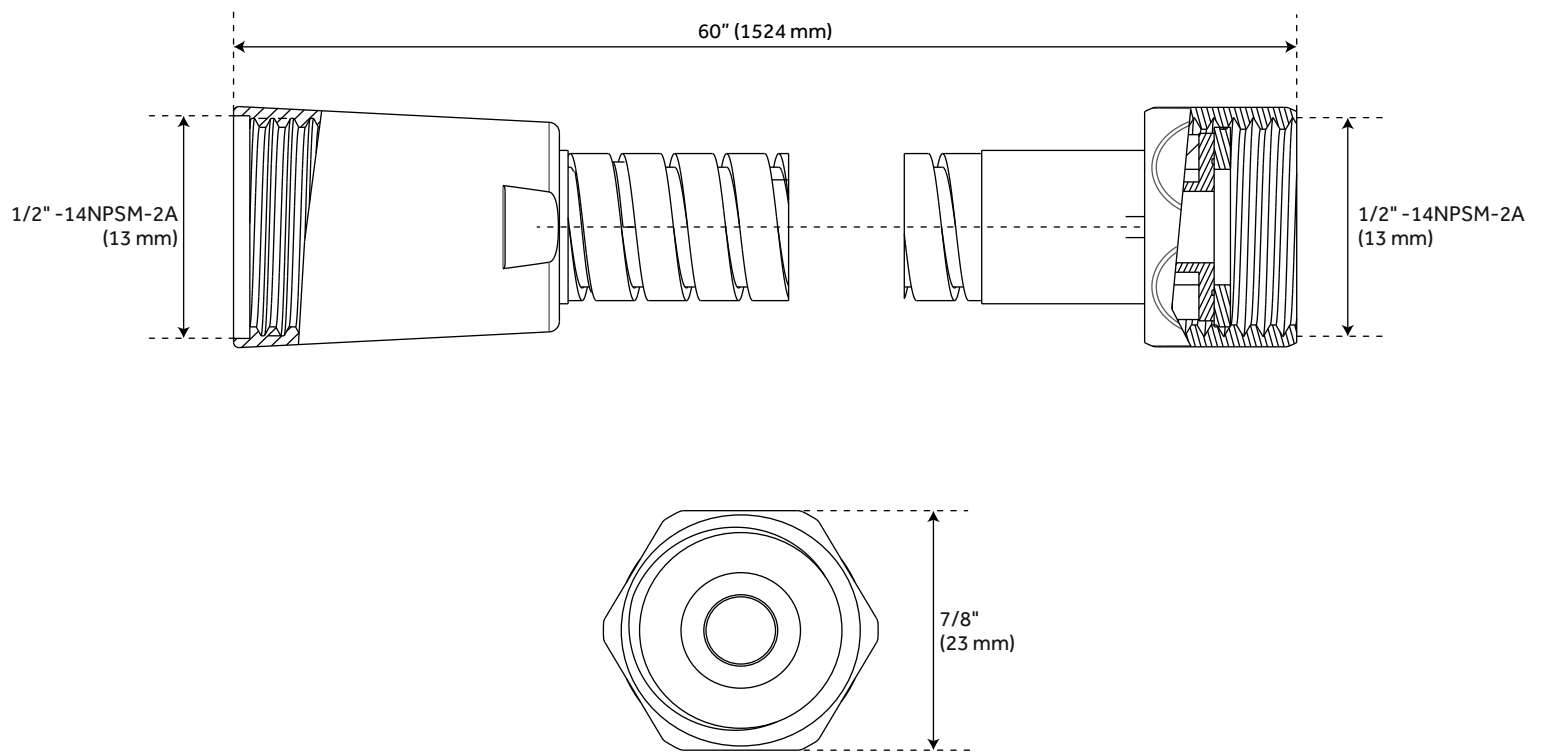

FEATURES

- Mounting Hardware Included: Yes
- Assembly Required: No
- Handle Type: Lever
- NPT Connection: 1/2"
- Shower Head Installation Type: Wall-Mount
- Number of Shower Heads: 2
- Shower Head Material: 304-Grade Stainless Steel
- Shower Head Spray: Rainfall
- Shower Head Length: 11-3/4"
- Shower Head Width: 11-3/4"
- Shower Arm Included: Yes
- Shower Arm Extension: 12"
- Shower Arm Height: 2-3/8"
- Shower Head IPS: 1/2"
- Shower Head Swivel: Yes
- Valve Trim Width: 6-11/16"
- Valve Trim Height: 6-11/16"
- Slide Bar Length: 30"
- Hand Shower Length: 8-7/16"
- Hand Shower Hose Length: 60"
- Hand Shower Material: Brass
- Hand Shower Flow Rate: 1.8 gpm (6.8 L/min) @ 80 psi
- Diverter Included: Yes
- Shower Head Flow Rate: 1.8 gpm (6.8 L/min) @ 80 psi

SKU: 948933

SHWE2020

All dimensions and specifications are nominal and may vary. Use actual products for accuracy in critical situations.

60" STRETCHABLE METAL HAND SHOWER HOSE

SKU: 948938

SHH1010

All dimensions and specifications are nominal and may vary. Use actual products for accuracy in critical situations.

MODERN SQUARE WALL-MOUNT SHOWER ARM WITH FLANGE

SKU: 948956

SHRSA120S, SHRSA120SZ, SHRSA180S, SHRSA180Z

All dimensions and specifications are nominal and may vary. Use actual products for accuracy in critical situations.