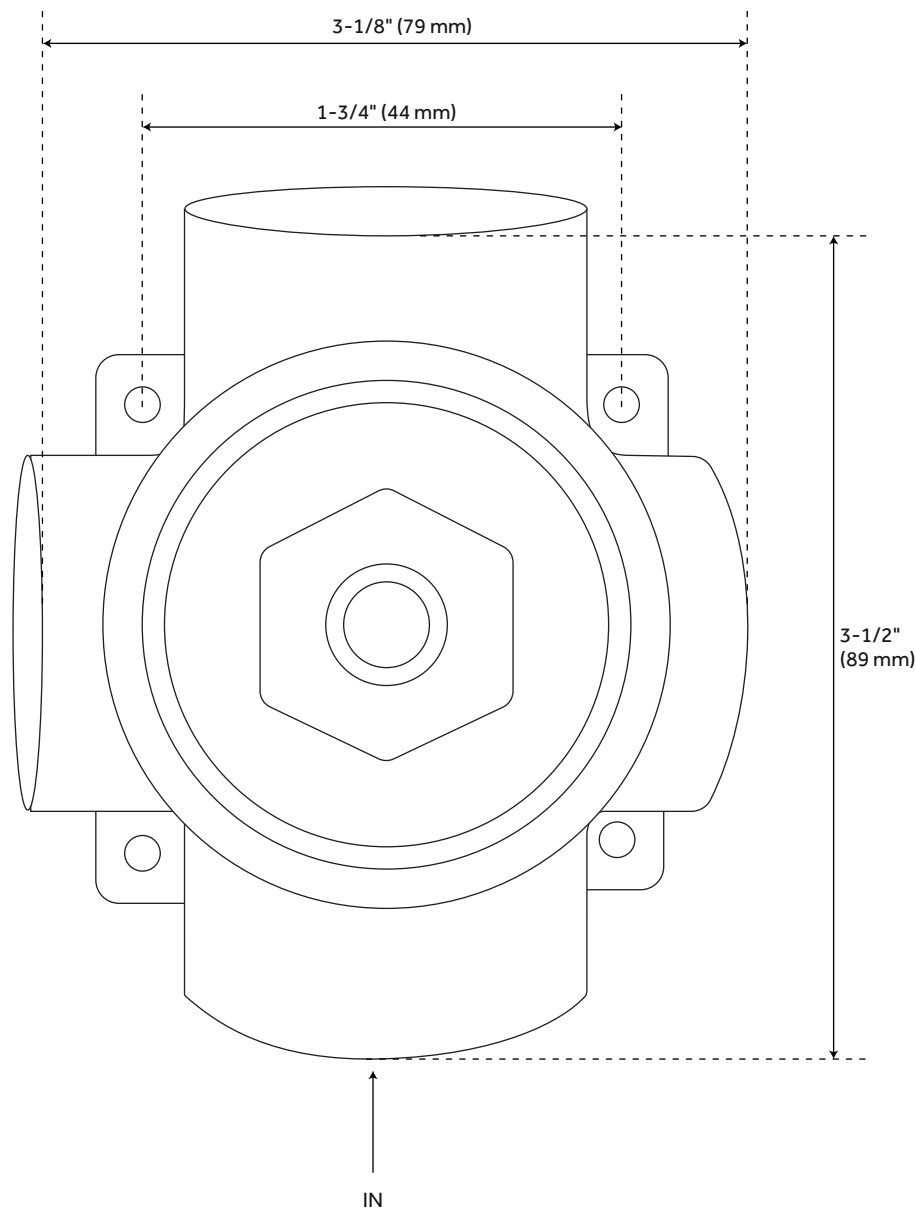

FEATURES

- Mounting Hardware Included: Yes
- Assembly Required: No
- Handle Type: Lever
- NPT Connection: 1/2"
- Shower Head Installation Type: Wall-Mount
- Number of Shower Heads: 2
- Shower Head Material: 304-Grade Stainless Steel
- Shower Head Spray: Rainfall
- Shower Head Length: 11-3/4"
- Shower Head Width: 11-3/4"
- Shower Arm Included: Yes
- Shower Arm Extension: 12"
- Shower Arm Height: 2-3/8"
- Shower Head IPS: 1/2"
- Shower Head Swivel: Yes
- Valve Trim Width: 6-11/16"
- Valve Trim Height: 6-11/16"
- Slide Bar Length: 30"
- Hand Shower Length: 8-7/16"
- Hand Shower Hose Length: 60"
- Hand Shower Material: Brass
- Hand Shower Flow Rate: 1.8 gpm (6.8 L/min) @ 80 psi
- Diverter Included: Yes
- Shower Head Flow Rate: 1.8 gpm (6.8 L/min) @ 80 psi

All dimensions and specifications are nominal and may vary. Use actual products for accuracy in critical situations.

HIBISCUS OPTIONAL THERMOSTATIC VALVE WITH 1/2" -OR- 3/4" CONNECTION

SKU: 948558
SH6004, SH6006

All dimensions and specifications are nominal and may vary. Use actual products for accuracy in critical situations.

HIBISCUS IN-WALL SHOWER DIVERTER

SKU: 948902

SHHB9005, SHHB9005Z

All dimensions and specifications are nominal and may vary. Use actual products for accuracy in critical situations.

HIBISCUS OPTIONAL 3-WAY IN-WALL DIVERTER ROUGH-IN VALVE - 3/4"

SKU: 948902

SH6103

All dimensions and specifications are nominal and may vary. Use actual products for accuracy in critical situations.

CONTEMPORARY SQUARE WATER SUPPLY ELBOW FOR HAND SHOWER