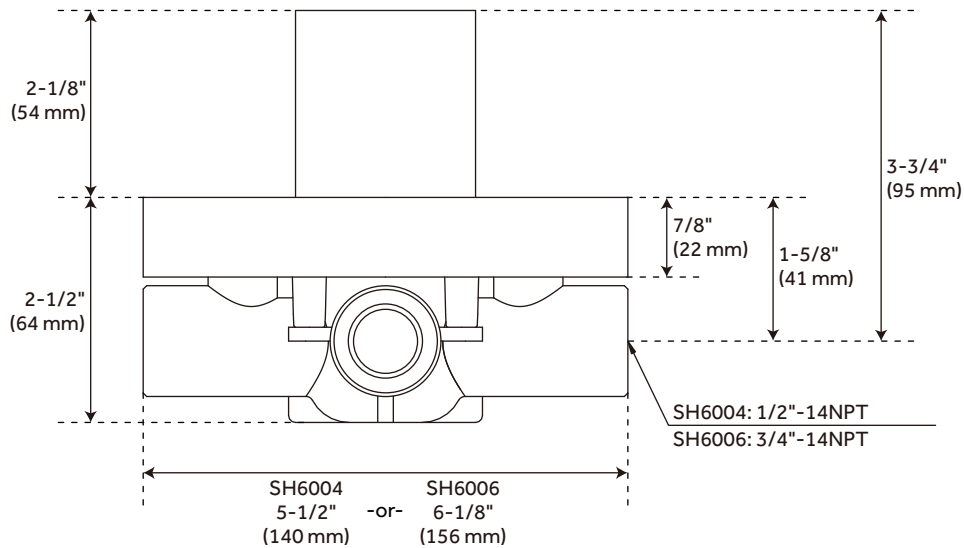

FEATURES

- Mounting Hardware Included: Yes
- Assembly Required: No
- Handle Type: Lever
- NPT Connection: 1/2"
- Shower Head Installation Type: Wall-Mount
- Number of Shower Heads: 2
- Shower Head Material: 304-Grade Stainless Steel
- Shower Head Spray: Rainfall
- Shower Head Length: 11-3/4"
- Shower Head Width: 11-3/4"
- Shower Arm Included: Yes
- Shower Arm Extension: 12"
- Shower Arm Height: 2-3/8"
- Shower Head IPS: 1/2"
- Shower Head Swivel: Yes
- Valve Trim Width: 6-11/16"
- Valve Trim Height: 6-11/16"
- Slide Bar Length: 30"
- Hand Shower Length: 8-7/16"
- Hand Shower Hose Length: 60"
- Hand Shower Material: Brass
- Hand Shower Flow Rate: 1.8 gpm (6.8 L/min) @ 80 psi
- Diverter Included: Yes
- Shower Head Flow Rate: 1.8 gpm (6.8 L/min) @ 80 psi

SKU: 948557

SHHB9007, SHHB9007Z

All dimensions and specifications are nominal and may vary. Use actual products for accuracy in critical situations.

OPTIONAL VOLUME CONTROL ROUGH-IN VALVE WITH 1/2" -OR- 3/4" CONNECTION

SKU: 948557
SH6020, SH6040

All dimensions and specifications are nominal and may vary. Use actual products for accuracy in critical situations.

HIBISCUS THERMOSTATIC SHOWER VALVE

SKU: 948558

SHHB9009, SHHB9009Z

All dimensions and specifications are nominal and may vary. Use actual products for accuracy in critical situations.

HIBISCUS OPTIONAL THERMOSTATIC VALVE WITH 1/2" -OR- 3/4" CONNECTION

SKU: 948558
SH6004, SH6006