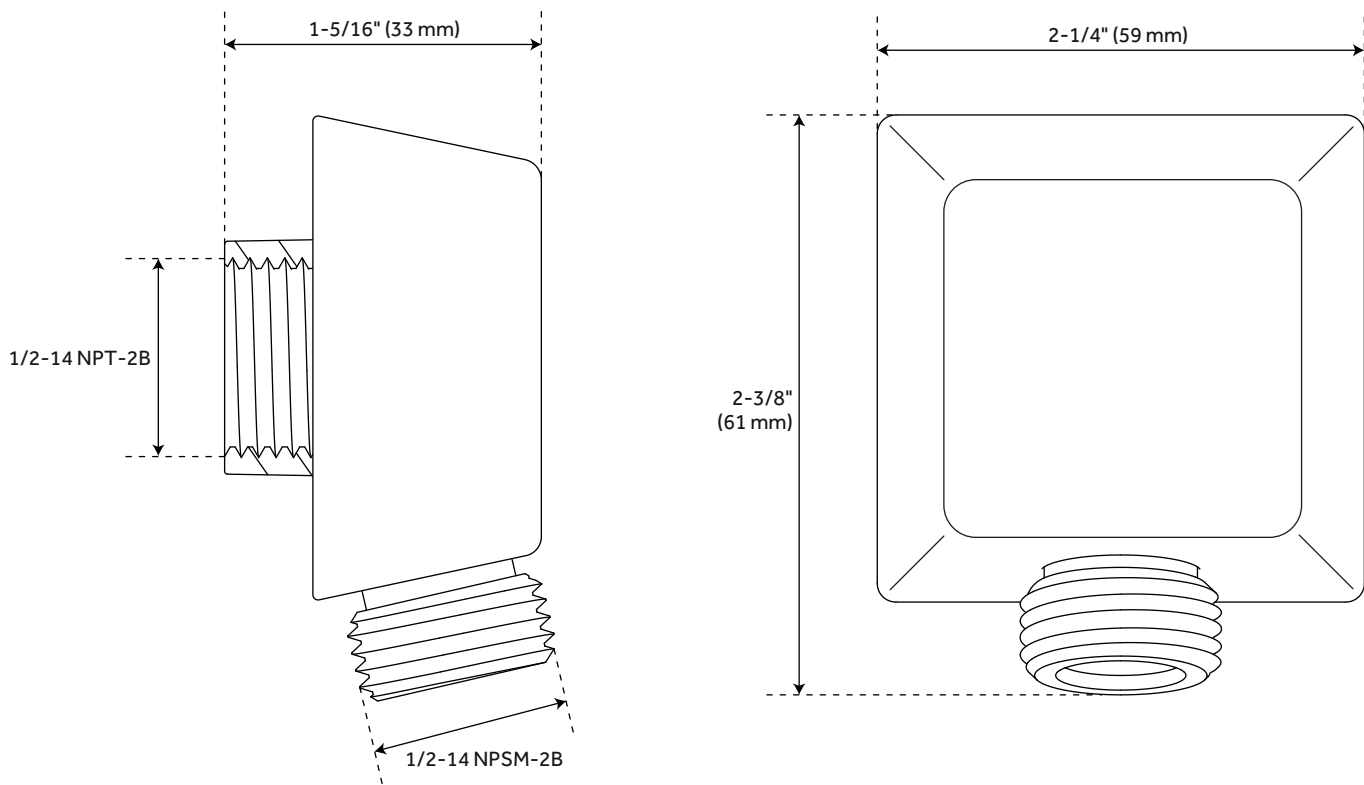

FEATURES

- Mounting Hardware Included: Yes
- Assembly Required: No
- Handle Type: Lever
- NPT Connection: 1/2"
- Shower Head Installation Type: Wall-Mount
- Number of Shower Heads: 2
- Shower Head Material: 304-Grade Stainless Steel
- Shower Head Spray: Rainfall
- Shower Head Length: 11-3/4"
- Shower Head Width: 11-3/4"
- Shower Arm Included: Yes
- Shower Arm Extension: 12"
- Shower Arm Height: 2-3/8"
- Shower Head IPS: 1/2"
- Shower Head Swivel: Yes
- Valve Trim Width: 6-11/16"
- Valve Trim Height: 6-11/16"
- Slide Bar Length: 30"
- Hand Shower Length: 8-7/16"
- Hand Shower Hose Length: 60"
- Hand Shower Material: Brass
- Hand Shower Flow Rate: 1.8 gpm (6.8 L/min) @ 80 psi
- Diverter Included: Yes
- Shower Head Flow Rate: 1.8 gpm (6.8 L/min) @ 80 psi

All dimensions and specifications are nominal and may vary. Use actual products for accuracy in critical situations.

HIBISCUS IN-WALL SHOWER DIVERTER

SKU: 948902

SHHB9005, SHHB9005Z

All dimensions and specifications are nominal and may vary. Use actual products for accuracy in critical situations.

HIBISCUS OPTIONAL 3-WAY IN-WALL DIVERTER ROUGH-IN VALVE - 3/4"

SKU: 948902

SH6103

All dimensions and specifications are nominal and may vary. Use actual products for accuracy in critical situations.

CONTEMPORARY SQUARE WATER SUPPLY ELBOW FOR HAND SHOWER

SKU: 948933

SHWE2020

All dimensions and specifications are nominal and may vary. Use actual products for accuracy in critical situations.

60" STRETCHABLE METAL HAND SHOWER HOSE

SKU: 948938

SHH1010

All dimensions and specifications are nominal and may vary. Use actual products for accuracy in critical situations.