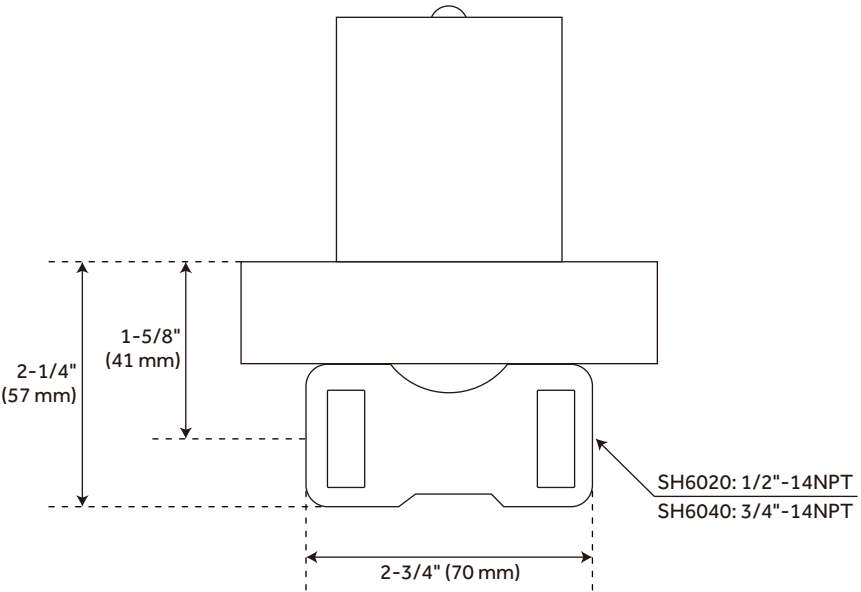

OPTIONAL VOLUME CONTROL ROUGH-IN VALVE WITH 1/2" -OR- 3/4" CONNECTION

SKU: 948557
SH6020, SH6040

All dimensions and specifications are nominal and may vary. Use actual products for accuracy in critical situations.