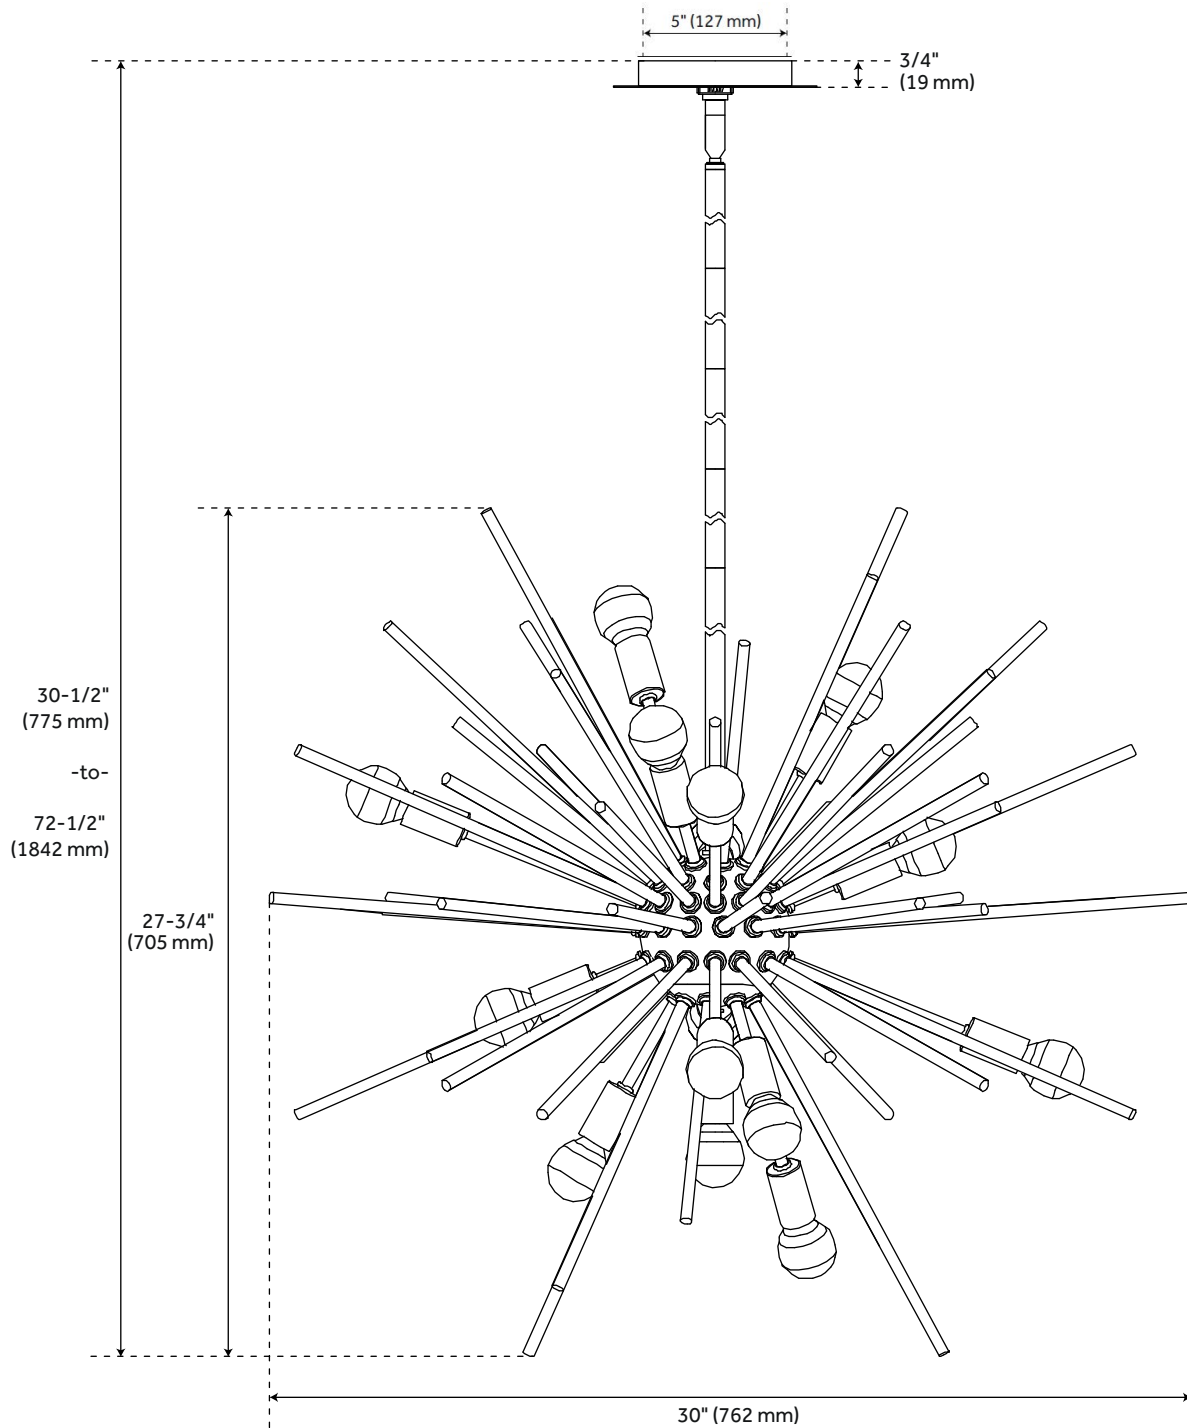

BESSELL 15-LIGHT PENDANT

SKU: 953850

Code: SHPL3545

CODES/STANDARDS

UL 1598 / CSA C22.2 No 250.0

FEATURES

Installation Type: Ceiling Mount

Design: Contemporary

Material: Steel

Width: 30"

Height: 27-3/4"

Mounting Hardware Included: Yes

Number of Bulbs: 15

Location Type: Suitable for Dry Locations

Bulbs Included: No

Bulb Type: Candelabra-E12

Wattage per Bulb: 40

Downrod/Chain Length: (1) 6" and (4) 12"

Canopy/Backplate Depth: 3/4"

Canopy/Backplate Width: 5"

Wire Length: 180

Sloped Ceiling Compatible: Yes

REVISED 7/12/2023

BESSELL 15-LIGHT PENDANT

SKU: 953850

Code: SHPL3545

ADDITIONAL FEATURES

- Hardwired.
- Textured Finish.
- Wire length: 180".
- It is recommended to use bulb G16.5

REVISED 7/12/2023

BESSELL 15-LIGHT PENDANT

SKU: 953850
Code: SHPL3545