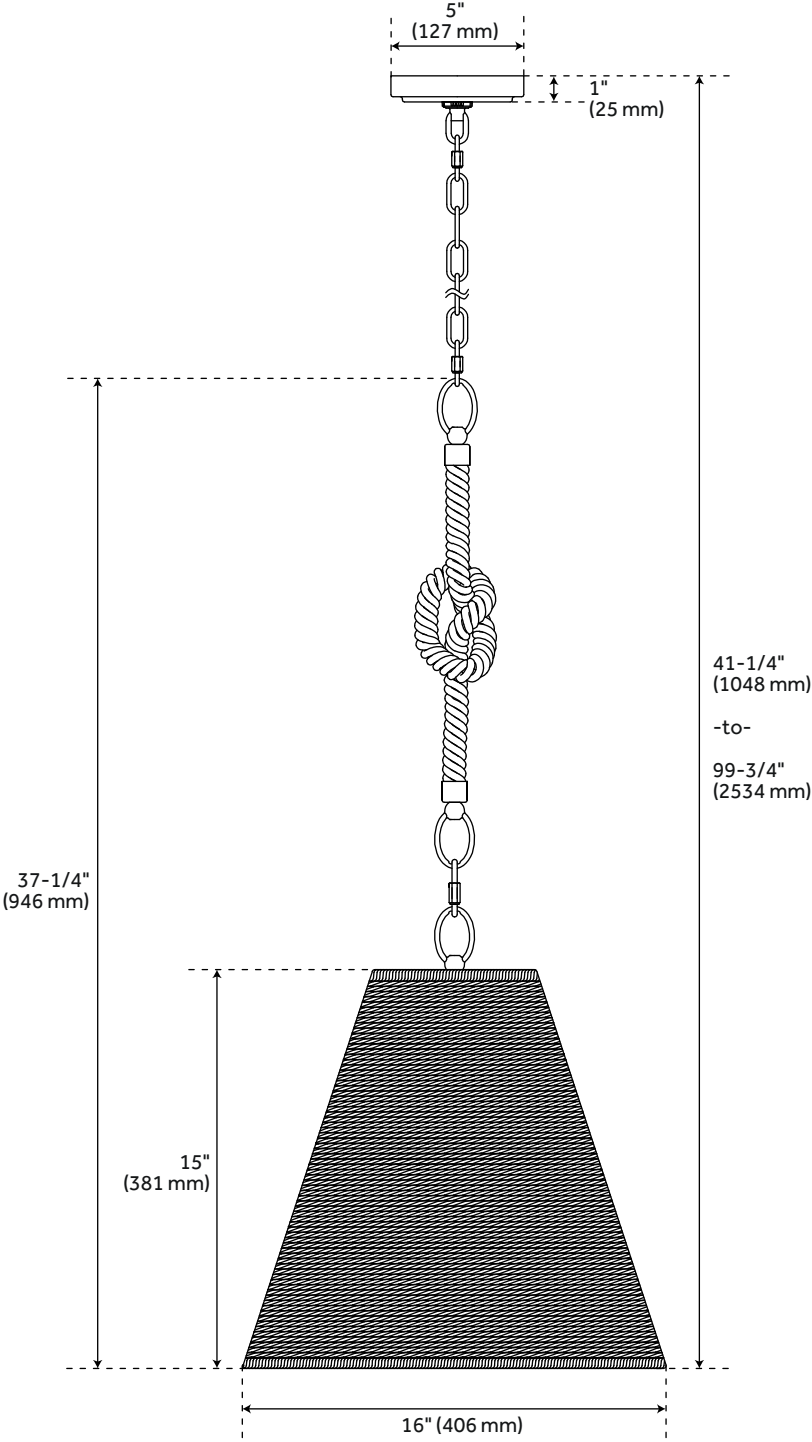

LODELLE PENDANT - SINGLE LIGHT - MATTE WHITE

All dimensions and specifications are nominal and may vary. Use actual products for accuracy in critical situations.