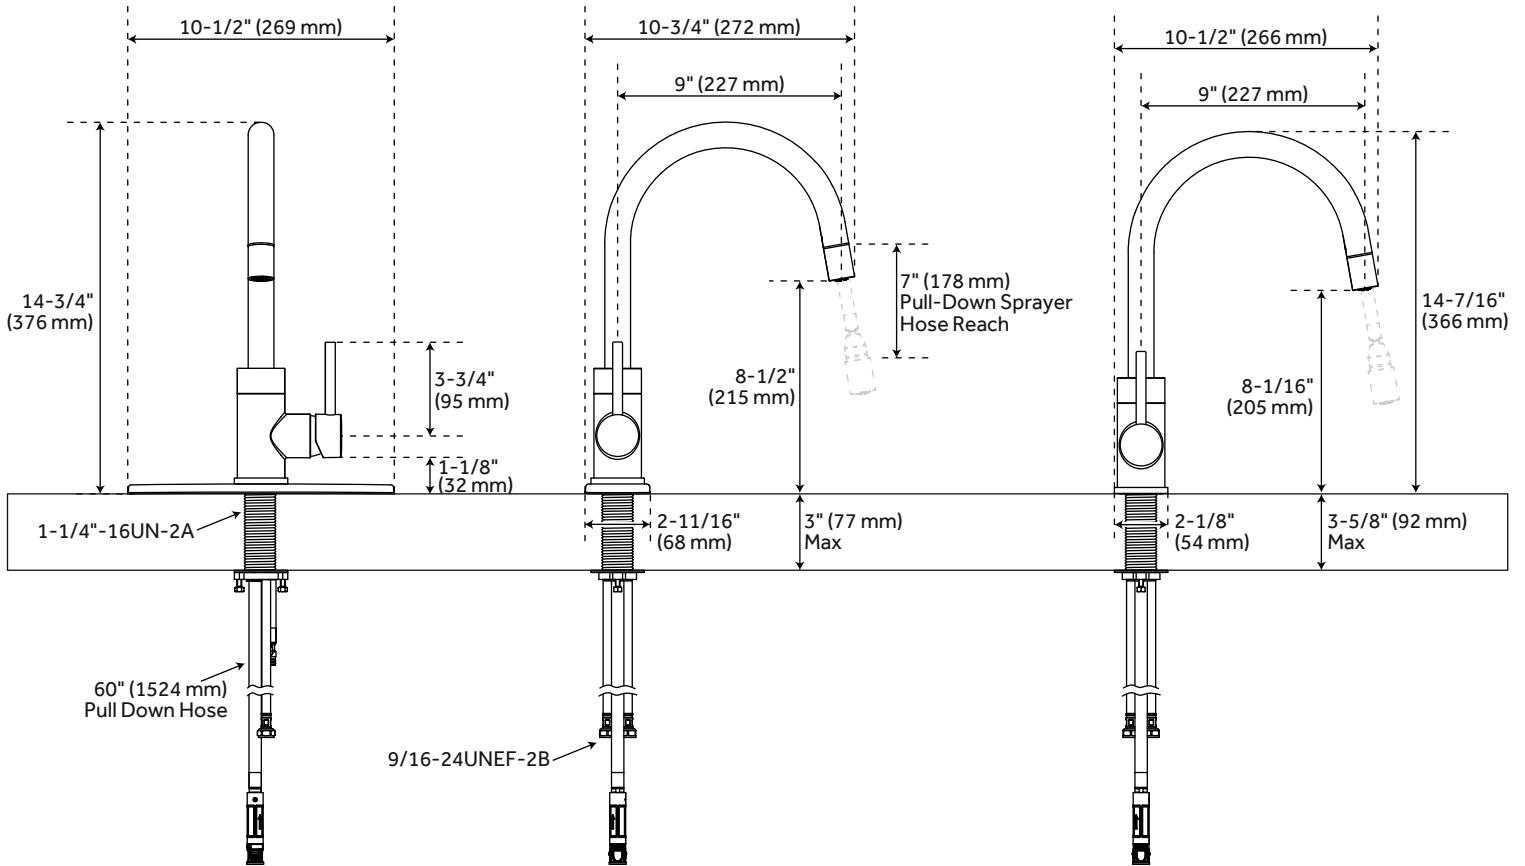

RAVENEL SINGLE-HOLE PULL DOWN BAR FAUCET

SKU: 953907

Code: SHXCRA137

FEATURES

Installation Type: Single Hole
Features: Pull-Down Spray
Design: Modern
Length: 10-1/2"
Width: 2-1/8"
Height: 14-7/16"
Base Plate Diameter: 2-1/8"
Faucet Centers: Single-Hole
Drain Included: No
Faucet Material: Metal
Handle Type: Lever
Handle Length: 3-3/4"
Flow Rate: 1.75 gpm (6.6 L/min) @60 psi
Hand Sprayer Material: ABS
Max. Countertop Thickness: 3-5/8"
Height To Spout: 8-1/16"
Spout Reach: 9"
Swivel Spout: Yes
Ceramic Disc Cartridges: Yes
Handle Material: Metal
Weight: 7

LISTED ID: SHXCRA137*

C

REVISED 7/6/2023

RAVENEL SINGLE-HOLE PULL DOWN BAR FAUCET

SKU: 953907

Code: SHXCRA137

ADDITIONAL FEATURES

- Made with a ceramic disc cartridge for lasting durability.
- Includes a 60" pull-down sprayer hose that has a reach of 7" once installed.
- Single function spray head.
- Metal construction for ultimate strength and durability.

REVISED 7/6/2023

RAVENEL SINGLE-HOLE PULL DOWN BAR FAUCET

With Deckplate

Without Deckplate

All dimensions and specifications are nominal and may vary. Use actual products for accuracy in critical situations.