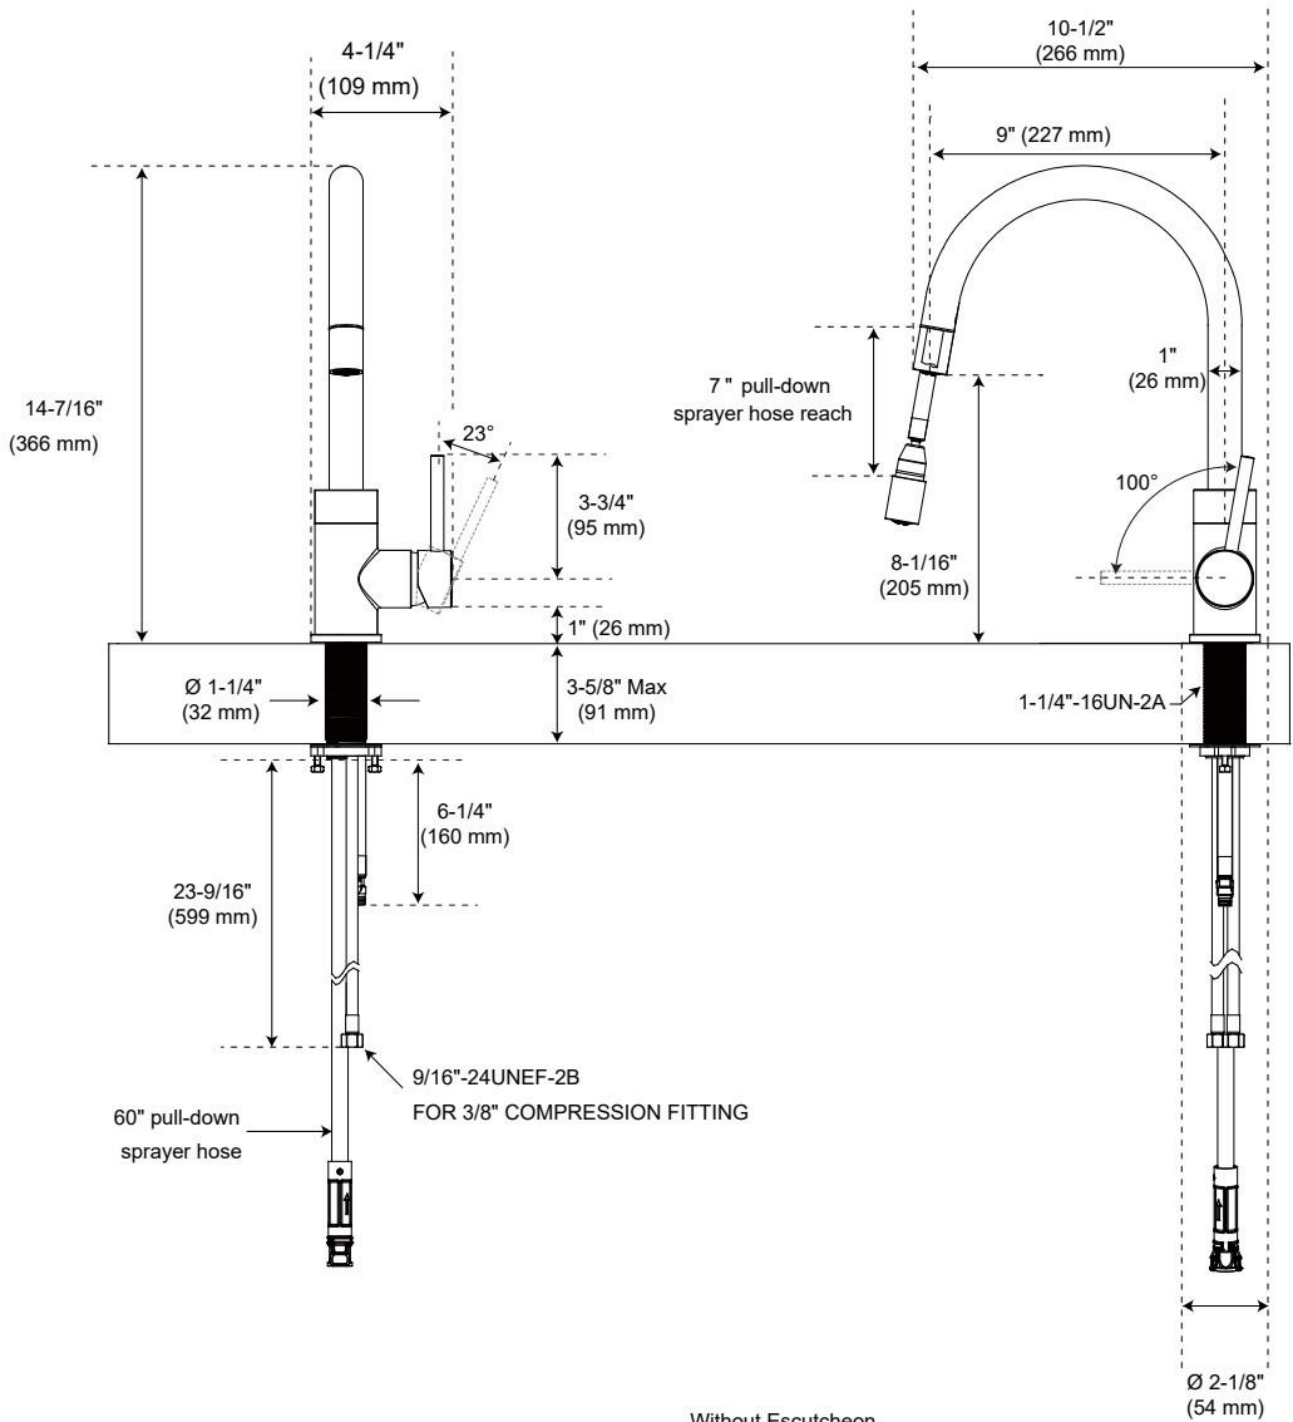

RAVENEL SINGLE-HOLE PULL DOWN BAR FAUCET

SKU: 953907

Code: SHXCRA137

FEATURES

Material: Metal construction for strength and durability

Faucet Centers: Single-Hole

Installation Type: Single-Hole, 3-Hole

Flow Rate: 1.75 gpm (6.6 L/min) @ 60 psi

Cartridge Type: Ceramic Disc

Swivel Spout: Yes

ASME A112.18.1/CSA B125.1, NSF/ANSI 372, NSF/ANSI 61, NSF/ANSI/CAN 61, NSF/ANSI/CAN 61-9:Q \leq 1, ICC/ANSI A117.1, Massachusetts Accepted, LISTED ID: SHXCRA137*

ADDITIONAL FEATURES

- Made with a ceramic disc cartridge for lasting durability.
- Includes a 60" pull-down sprayer hose that has a reach of 7" once installed.
- Single function spray head.
- Metal construction for ultimate strength and durability.
- Included deck plate can convert faucet from a single-hole installation to a 4" centerset.

REVISED 1/23/2025

RAVENEL SINGLE-HOLE PULL DOWN BAR FAUCET

SKU: 953907
Code: SHXCRA137

REVISED 1/23/2025

RAVENEL SINGLE-HOLE PULL DOWN BAR FAUCET

SKU: 953907
Code: SHXCRA137

REVISED 1/23/2025