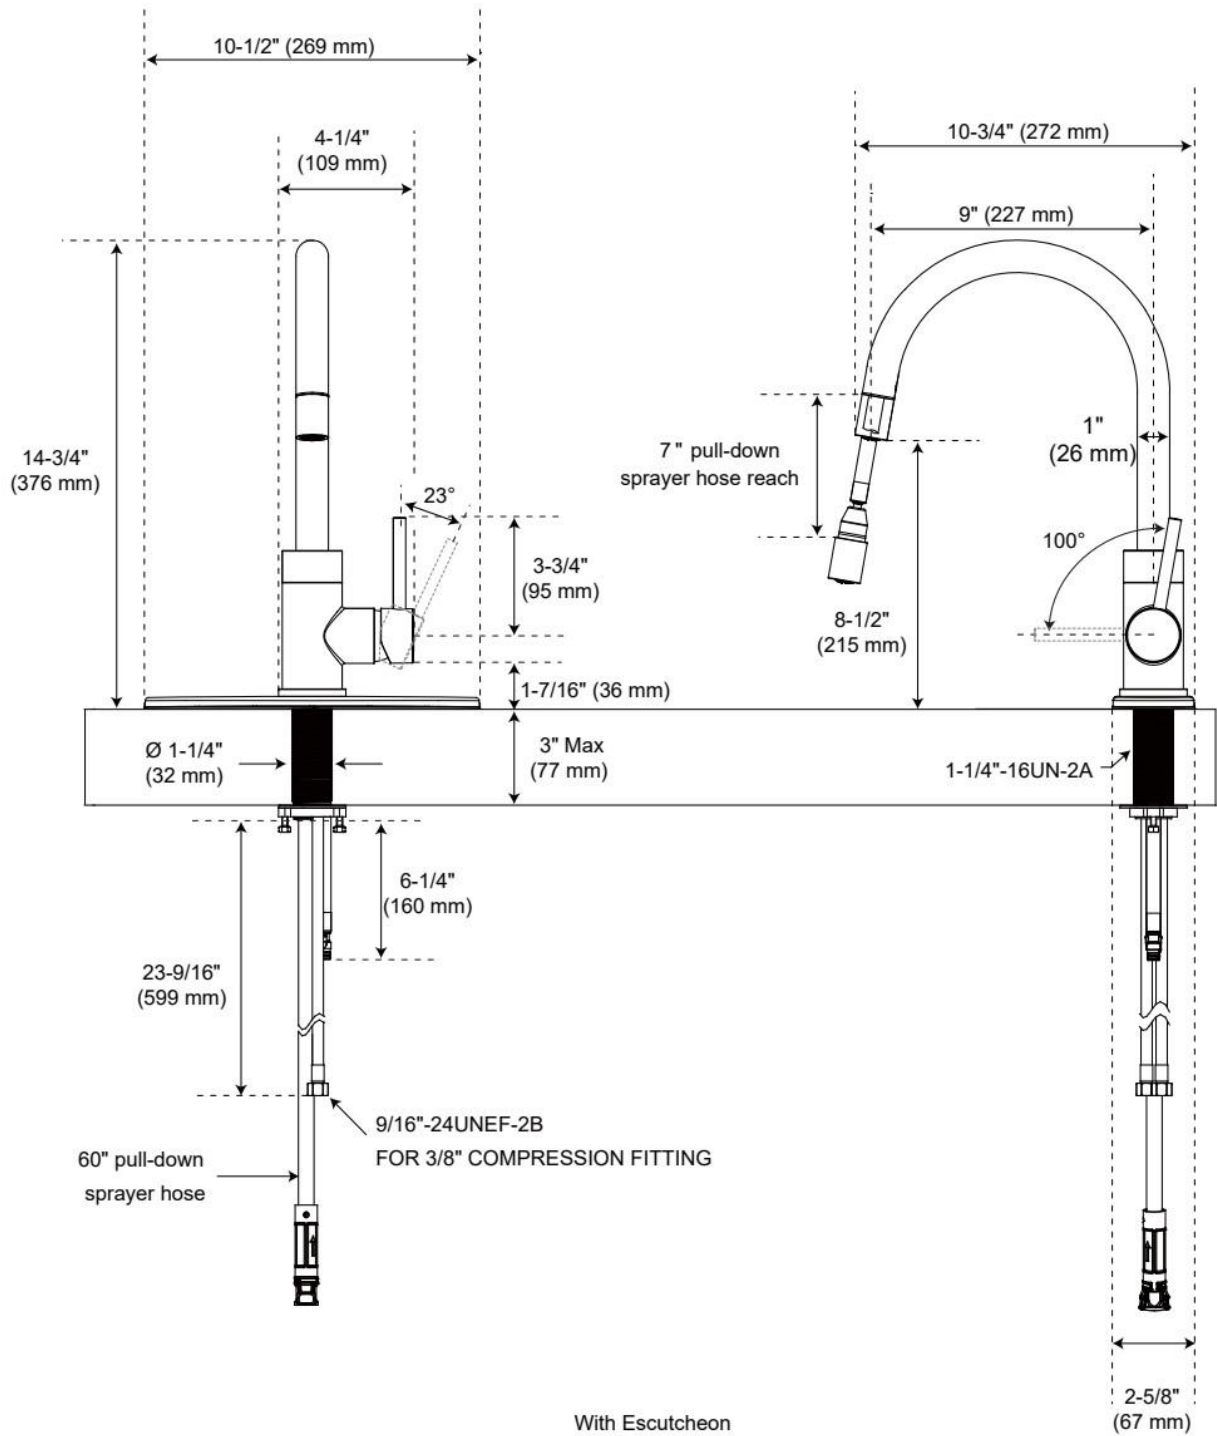

RAVENEL SINGLE-HOLE PULL DOWN BAR FAUCET

SKU: 953907

Code: SHXCRA137

FEATURES

Material: Metal construction for strength and durability

Faucet Centers: Single-Hole

Installation Type: Single-Hole, 3-Hole

Flow Rate: 1.75 gpm (6.6 L/min) @ 60 psi

Cartridge Type: Ceramic Disc

Swivel Spout: Yes

ASME A112.18.1/CSA B125.1, NSF/ANSI 372, NSF/ANSI 61, NSF/ANSI/CAN 61, NSF/ANSI/CAN 61-9:Q \leq 1, ICC/ANSI A117.1, Massachusetts Accepted, LISTED ID: SHXCRA137*

ADDITIONAL FEATURES

- Made with a ceramic disc cartridge for lasting durability.
- Includes a 60" pull-down sprayer hose that has a reach of 7" once installed.
- Single function spray head.
- Metal construction for ultimate strength and durability.
- Included deck plate can convert faucet from a single-hole installation to a 4" centerset.

REVISED 1/23/2025

RAVENEL SINGLE-HOLE PULL DOWN BAR FAUCET

SKU: 953907
Code: SHXCRA137

REVISED 1/23/2025

RAVENEL SINGLE-HOLE PULL DOWN BAR FAUCET

SKU: 953907
Code: SHXCRA137

REVISED 1/23/2025