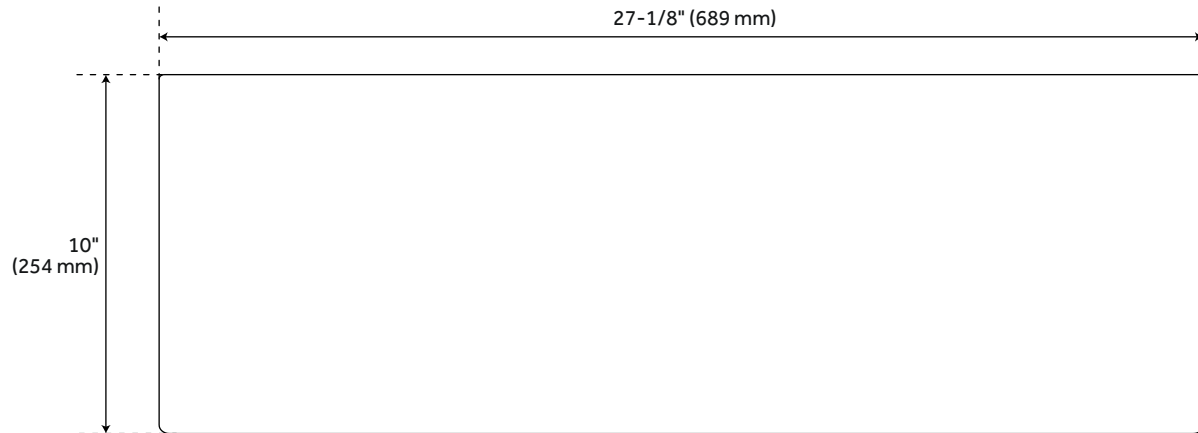

27" ROWENA FIRECLAY FARMHOUSE SINK - WHITE

SKU: 484939
Code: SH484939

ASME A112.19.2/CSA B45.1
Massachusetts Accepted
LISTED ID: SHF2718WH

FEATURES

Length: 27-1/8"
Width: 18"
Height: 10"
Sink Shape: Rectangle
Number of Basins: 1
Sink Installation: Apron front
Basin Length: 25-1/4"
Basin Width: 16-1/4"
Basin Depth: 9-1/8"
Rim Thickness: 3/4"
Fits Drain Hole Size: 3-1/2"
Exterior Treatment: Smooth
Interior Treatment: Smooth
Drain Included: No
Faucet Included: No
Sink Material: Fireclay
Basin Configuration: Single Bowl
Apron Design: Smooth
Faucet Holes: No Faucet Hole
Reversible Mounting: No
Recommended Accessories: 7630718 - or - 4352555 - or -
7630719 - or - 7630708 - or - 7630762 - or - 7634231 - or -
4352557 - or - 7633513 - or - 7633512 Weight: 92

REVISED 1/26/2024

27" ROWENA FIRECLAY FARMHOUSE SINK - WHITE

SKU: 484939
Code: SH484939

ADDITIONAL FEATURES

- Made of solid, heavy-duty fireclay.
- Smooth, ripple-resistant surface.
- Sink is finished on all four sides.
- If purchasing drain separately, it must be able to accommodate a sink drain thickness of 1".
- All sink dimensions are ($\pm 1/2"$).

REVISED 1/26/2024

27" ROWENA FIRECLAY FARMHOUSE SINK - WHITE

All dimensions and specifications are nominal and may vary. Use actual products for accuracy in critical situations.