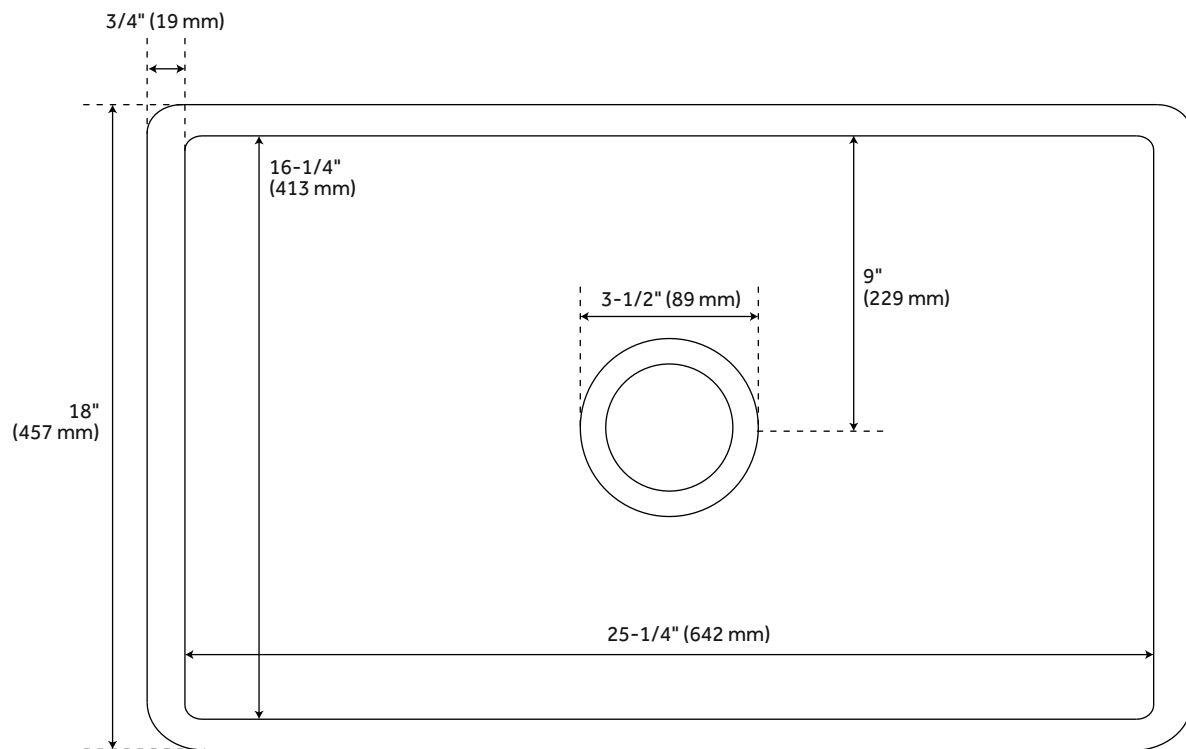

27" ROWENA FIRECLAY FARMHOUSE SINK - WHITE

SKU: 484939
Code: SH484939

ASME A112.19.2/CSA B45.1
Massachusetts Accepted
LISTED ID: SHF2718WH

FEATURES

Length: 27-1/8"
Width: 18"
Height: 10"
Sink Shape: Rectangle
Number of Basins: 1
Sink Installation: Apron front
Basin Length: 25-1/4"
Basin Width: 16-1/4"
Basin Depth: 9-1/8"
Rim Thickness: 3/4"
Fits Drain Hole Size: 3-1/2"
Exterior Treatment: Smooth
Interior Treatment: Smooth
Drain Included: No
Faucet Included: No
Sink Material: Fireclay
Basin Configuration: Single Bowl
Apron Design: Smooth
Faucet Holes: No Faucet Hole
Reversible Mounting: No
Recommended Accessories: 7630718 - or - 4352555 - or -
7630719 - or - 7630708 - or - 7630762 - or - 7634231 - or -
4352557 - or - 7633513 - or - 7633512 Weight: 92

REVISED 1/26/2024

27" ROWENA FIRECLAY FARMHOUSE SINK - WHITE

SKU: 484939
Code: SH484939

ADDITIONAL FEATURES

- Made of solid, heavy-duty fireclay.
- Smooth, ripple-resistant surface.
- Sink is finished on all four sides.
- If purchasing drain separately, it must be able to accommodate a sink drain thickness of 1".
- All sink dimensions are ($\pm 1/2"$).

REVISED 1/26/2024

27" ROWENA FIRECLAY FARMHOUSE SINK - WHITE

All dimensions and specifications are nominal and may vary. Use actual products for accuracy in critical situations.