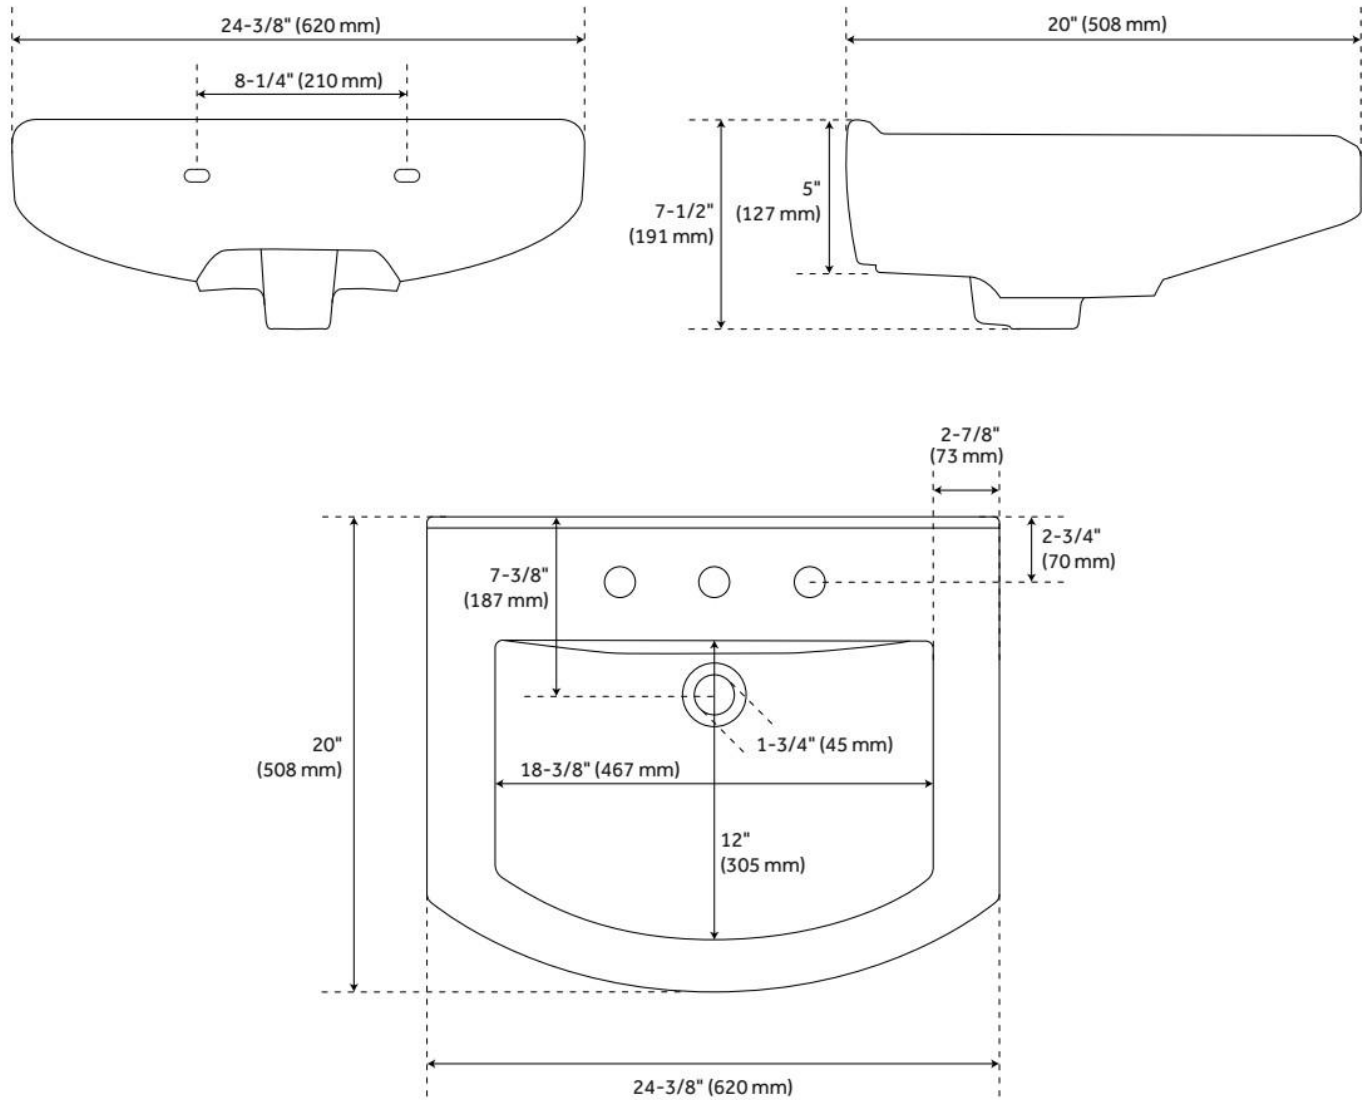

PENNFIELD PORCELAIN WALL MOUNT SINK

SKU: 953882

Code: SH484635, SH484636

FEATURES

Material: Porcelain
Product Finish: White
Installation Type: Wall Mount
Shape: Specialty
Drain Placement: Center Rear
Fits Drain Hole Size: 1-3/4"
Overflow Hole: Yes
Mounting Hardware Included: Yes

ASME A112.19.2/CSA B45.1, Massachusetts Accepted, LISTED ID: SH129903WH, SH129907WH

ADDITIONAL FEATURES

- All dimensions are ($\pm 1/2$ ").

REVISED 9/18/2024

PENNFIELD PORCELAIN WALL MOUNT SINK

SKU: 953882

Code: SH484635, SH484636

REVISED 9/18/2024

PENNFIELD PORCELAIN WALL MOUNT SINK

SKU: 953882

Code: SH484635, SH484636

REVISED 9/18/2024