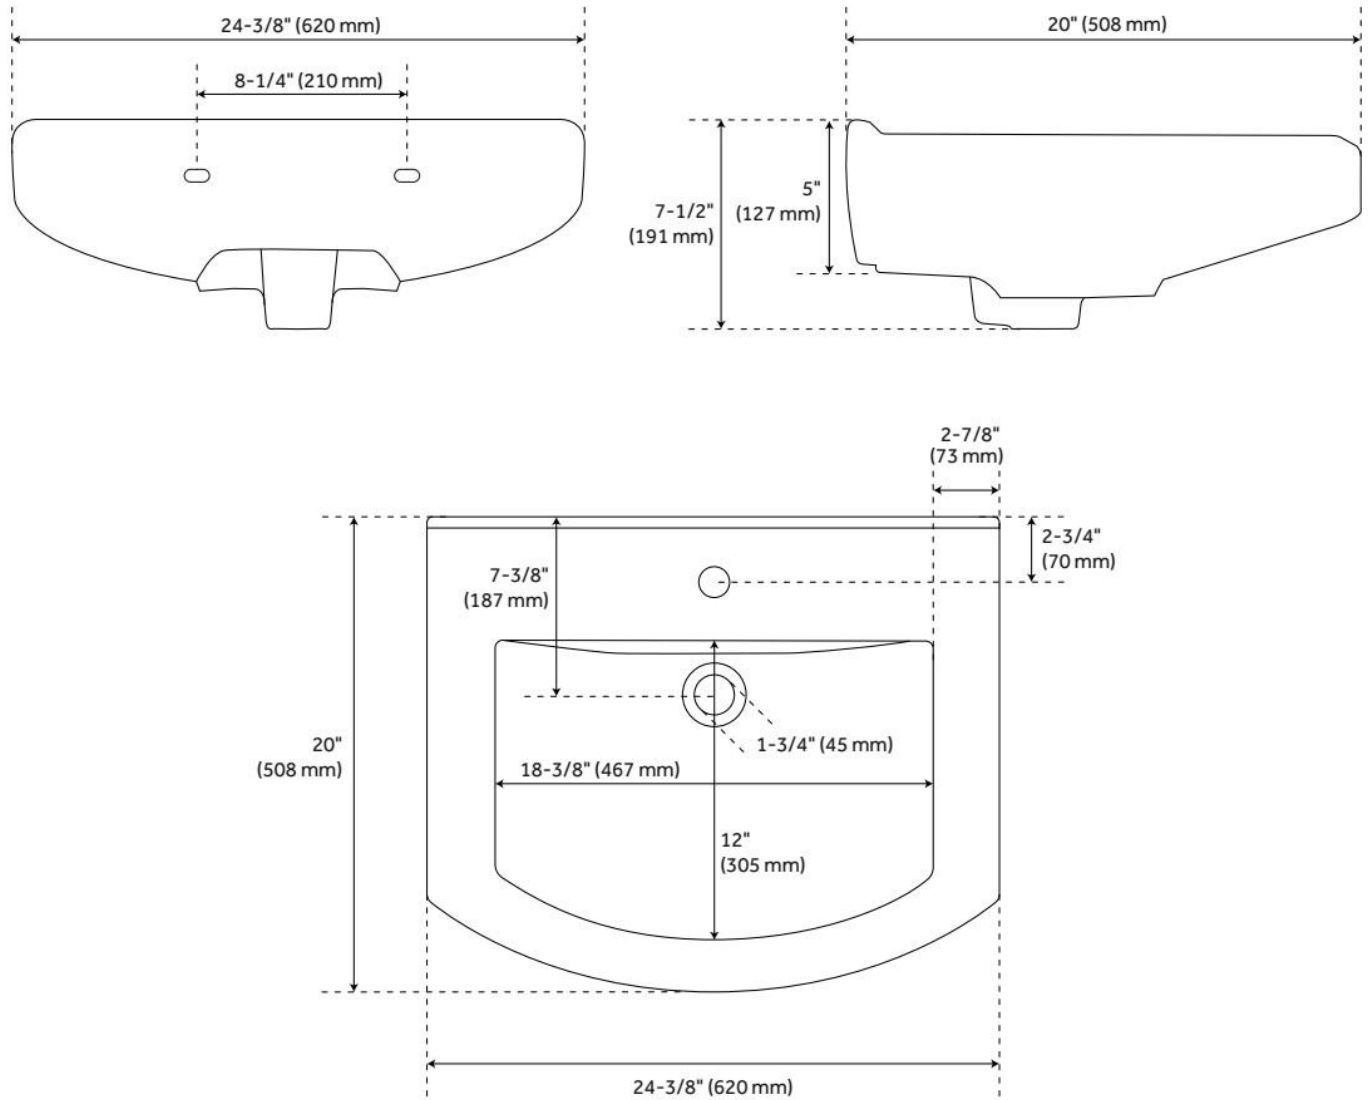

PENNFIELD PORCELAIN WALL MOUNT SINK

SKU: 953882

Code: SH484635, SH484636

FEATURES

Material: Porcelain
Product Finish: White
Installation Type: Wall Mount
Shape: Specialty
Drain Placement: Center Rear
Fits Drain Hole Size: 1-3/4"
Overflow Hole: Yes
Mounting Hardware Included: Yes

ASME A112.19.2/CSA B45.1, Massachusetts Accepted, LISTED ID: SH129903WH, SH129907WH

ADDITIONAL FEATURES

- All dimensions are ($\pm 1/2$ ").

REVISED 9/18/2024

PENNFIELD PORCELAIN WALL MOUNT SINK

SKU: 953882

Code: SH484635, SH484636

REVISED 9/18/2024

PENNFIELD PORCELAIN WALL MOUNT SINK

SKU: 953882

Code: SH484635, SH484636

REVISED 9/18/2024