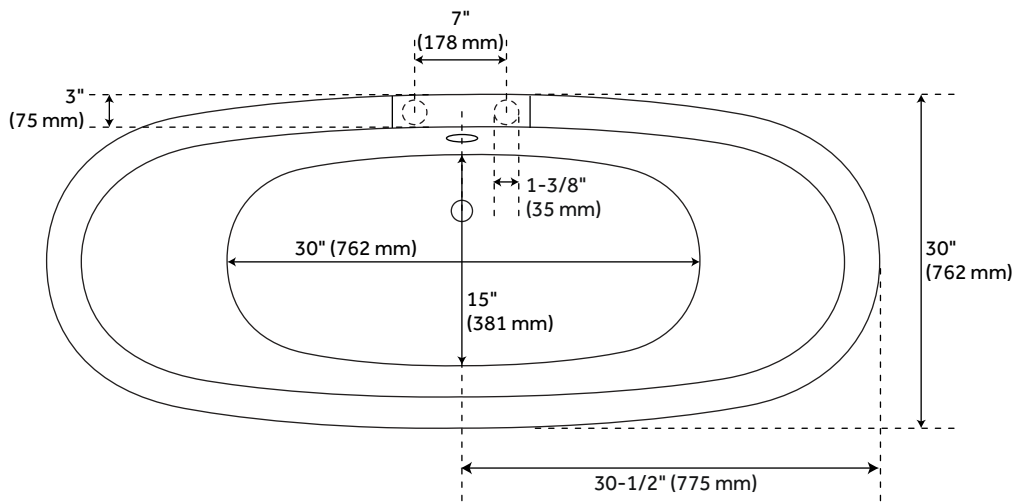

## FEATURES

Design: Traditional  
Product Finish: Black  
Length: 61"  
Width: 30"  
Height: 29"  
Water Depth To Overflow: 12-3/4"  
Exterior Treatment: Hand-Smoothed Painted  
Interior Treatment: White Porcelain Enamel  
Faucet Included: No  
Shape: Oval  
Feet Material: Cast Iron  
Tub Overflow: Yes  
Tub Material: Cast Iron  
Tub Interior Length: 30"  
Tub Interior Width: 15"  
Feet Type: Lion Paw  
Tap Deck: Yes  
Faucet Drillings: Tap Deck - 7" Rim Holes  
Water Capacity (Gallons): 26  
Built-In Adjusters: Yes  
Tub Weight Uncrated (lbs): 300  
Tub Weight Crated (lbs): 410

# 61" ARABELLA BLACK CAST IRON TUB - 7" RIM HOLES - LION PAW FEET

SKU: 930797-61

Code: SH476439, SH476440, SH476441, SH476442, SH476443, SH476444, SH414684, SH414682, SH417799, SH414681, SH414683, SH414685

# 61" ARABELLA BLACK CAST IRON TUB - 7" RIM HOLES - LION PAW FEET

All dimensions and specifications are nominal and may vary. Use actual products for accuracy in critical situations.