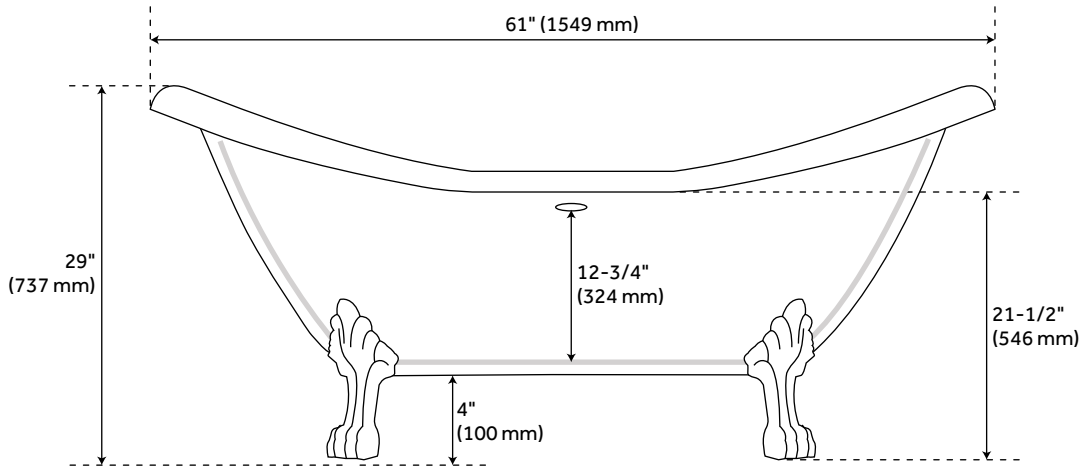

## FEATURES

Design: Traditional  
Product Finish: Black  
Length: 61"  
Width: 30"  
Height: 29"  
Water Depth To Overflow: 12-3/4"  
Exterior Treatment: Hand-Smoothed Painted  
Interior Treatment: White Porcelain Enamel  
Faucet Included: No  
Shape: Oval  
Feet Material: Cast Iron  
Tub Overflow: Yes  
Tub Material: Cast Iron  
Tub Interior Length: 30"  
Tub Interior Width: 15"  
Feet Type: Lion Paw  
Tap Deck: Yes  
Faucet Drillings: Tap Deck - 7" Rim Holes  
Water Capacity (Gallons): 26  
Built-In Adjusters: Yes  
Tub Weight Uncrated (lbs): 300  
Tub Weight Crated (lbs): 410

# 61" ARABELLA BLACK CAST IRON TUB - 7" RIM HOLES - LION PAW FEET

SKU: 930797-61

Code: SH476439, SH476440, SH476441, SH476442, SH476443, SH476444, SH414684, SH414682, SH417799, SH414681, SH414683, SH414685

# 61" ARABELLA BLACK CAST IRON TUB - 7" RIM HOLES - LION PAW FEET

All dimensions and specifications are nominal and may vary. Use actual products for accuracy in critical situations.