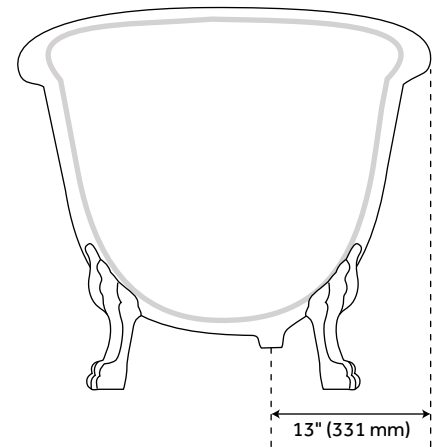

# 61" ARABELLA BLACK CAST IRON TUB - 7" RIM HOLES - LION PAW FEET

SKU: 930797-61

Code: SH476439, SH476440, SH476441, SH476442, SH476443, SH476444, SH414684, SH414682, SH417799, SH414681, SH414683, SH414685

## FEATURES

Design: Traditional  
Product Finish: Black  
Length: 61"  
Width: 30"  
Height: 29"  
Water Depth To Overflow: 12-3/4"  
Exterior Treatment: Hand-Smoothed Painted  
Interior Treatment: White Porcelain Enamel  
Faucet Included: No  
Shape: Oval  
Feet Material: Cast Iron  
Tub Overflow: Yes  
Tub Material: Cast Iron  
Tub Interior Length: 30"  
Tub Interior Width: 15"  
Feet Type: Lion Paw  
Tap Deck: Yes  
Faucet Drillings: Tap Deck - 7" Rim Holes  
Water Capacity (Gallons): 26  
Built-In Adjusters: Yes  
Tub Weight Uncrated (lbs): 300  
Tub Weight Crated (lbs): 410

# 61" ARABELLA BLACK CAST IRON TUB - 7" RIM HOLES - LION PAW FEET

All dimensions and specifications are nominal and may vary. Use actual products for accuracy in critical situations.