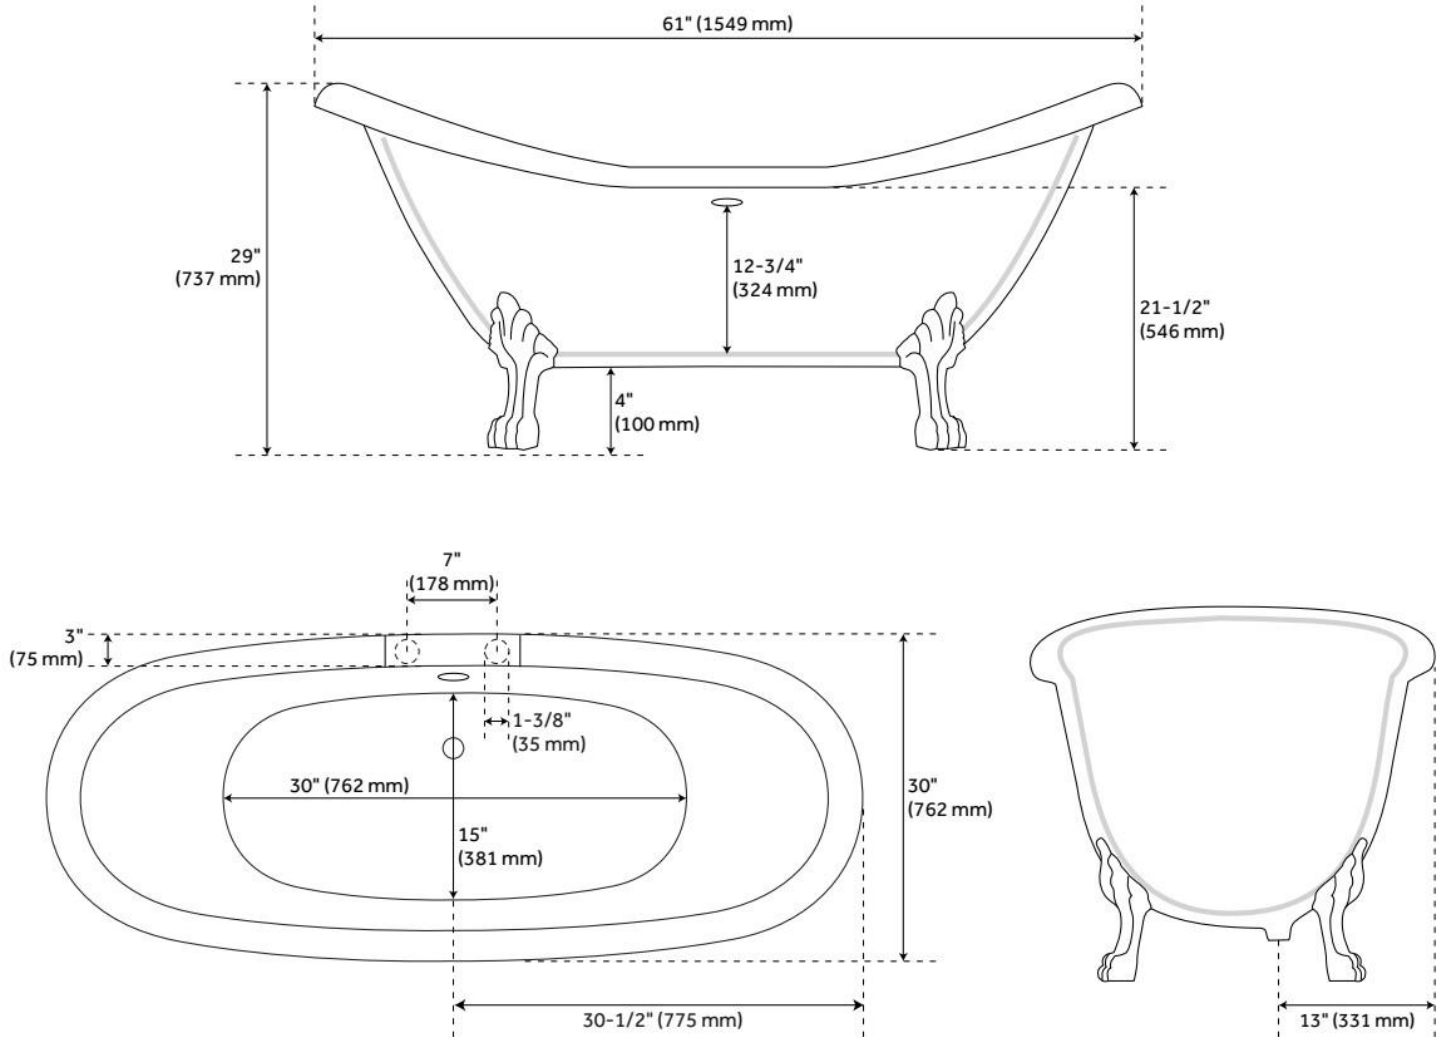

FEATURES

Tub Material: Cast Iron

Product Finish: Black

Shape: Oval

Tub Drain Placement: Offset

Drain Included: Optional

Overflow Type: Yes - pre-drilled. External overflow required.

Water Depth to Overflow: 12-3/4"

Water Capacity (Gallons): 30

Built-In Adjusters: Yes

Tub Weight Uncrated (lbs): 300

Optional Accessory: 428473

LISTED ID: 510721, 510724, 510720, 510729

ADDITIONAL FEATURES

- Signature Hardware: Black is comparable to Pantone Black and Sherwin-Williams Tricorn Black SW 6258. Due to computer monitor settings, actual product color may vary slightly from photos.
- The paint used for this tub is lead free.
- Drain option: includes Extended Pop-Up Drain with Daisy Wheel overflow.
- If drain is selected, the drain finish will match the tub feet.

REVISED 6/17/2024

61" ARABELLA BLACK CAST IRON TUB - 7" RIM HOLES - LION PAW FEET

SKU: 930797-61

Code: SH476439, SH476440, SH476441, SH476442, SH476443, SH476444, SH414684, SH414682, SH417799, SH414681, SH414683, SH414685

FEATURES

LISTED ID: 510721, 510720, 510729, 510724

- Product is a Signature Hardware exclusive design.
- Overflow head swivels for use on most tubs, including those with a slanted wall.
- Adjustable overflow can be used on double wall tubs.
- Made from solid brass materials.
- 1-5/16" Thread length dimensions: 27-1/4" L drain pipe, 39-1/8" H overflow pipe. Accommodates tub walls up to 7/8" thick at overflow.
- 2-3/8" thread length dimensions: 27-1/4" L drain pipe, 39-1/8" H overflow pipe. Accommodates tub walls up to 1-3/4" thick at overflow.
- 2-15/16" thread length dimensions: 27-1/4" L drain pipe, 39-1/8" H overflow pipe. Accommodates tub walls up to 2-1/2" thick at overflow.
- 3-11/16" thread length dimensions: 27-1/4" L drain pipe, 39-1/8" H overflow pipe. Accommodates tub walls up to 3-3/8" thick at overflow.
- 4-1/4" thread length dimensions: 27-1/4" L drain pipe, 39-1/8" H overflow pipe. Accommodates tub walls up to 3-3/4" thick at overflow.