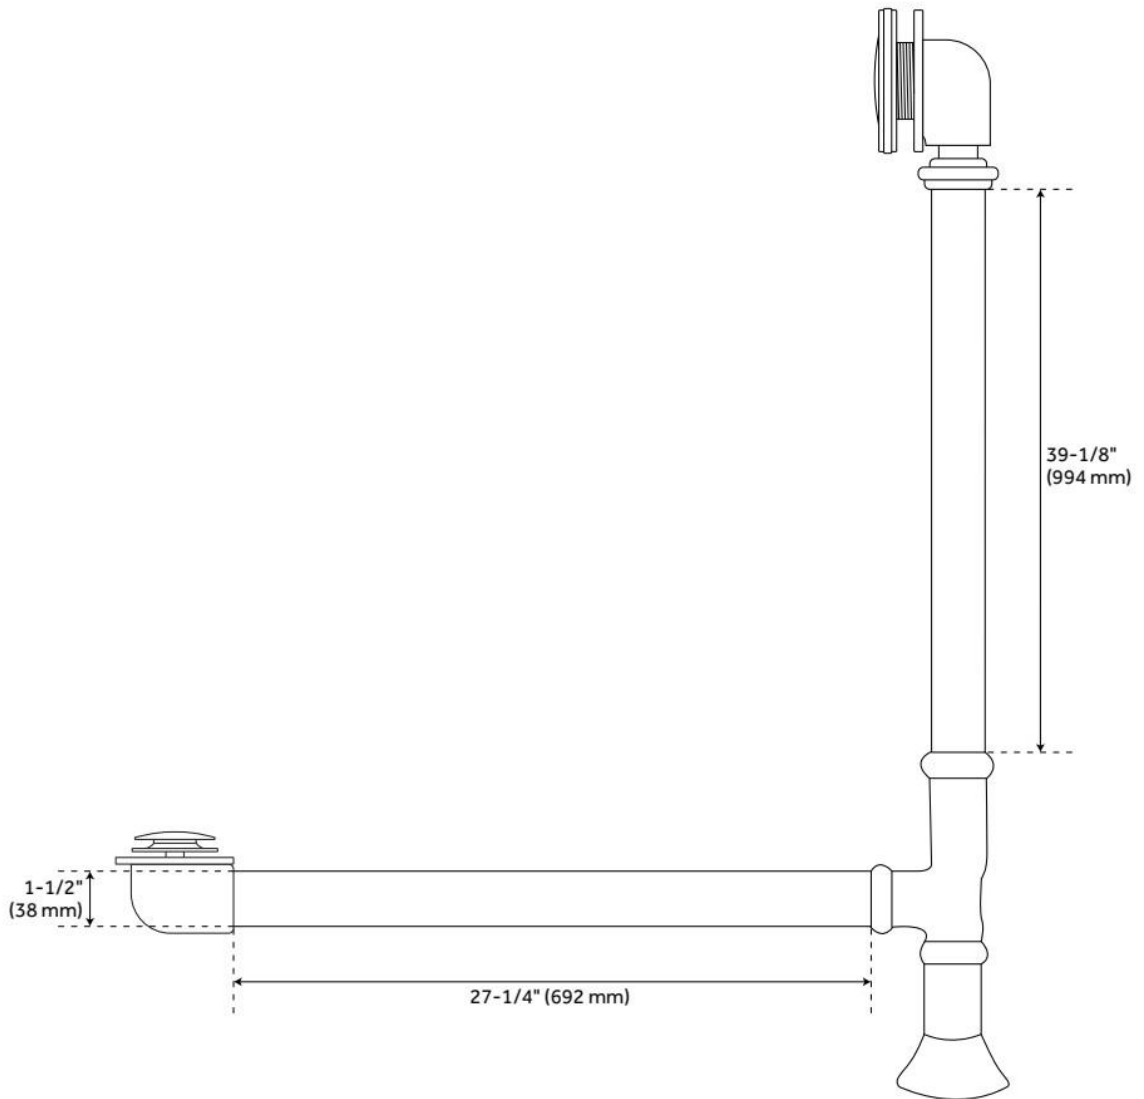

FEATURES

Tub Material: Cast Iron

Product Finish: Black

Shape: Oval

Tub Drain Placement: Offset

Drain Included: Optional

Overflow Type: Yes - pre-drilled. External overflow required.

Water Depth to Overflow: 12-3/4"

FEATURES

LISTED ID: 510721, 510720, 510729, 510724

- Product is a Signature Hardware exclusive design.
- Overflow head swivels for use on most tubs, including those with a slanted wall.
- Adjustable overflow can be used on double wall tubs.
- Made from solid brass materials.
- 1-5/16" Thread length dimensions: 27-1/4" L drain pipe, 39-1/8" H overflow pipe. Accommodates tub walls up to 7/8" thick at overflow.
- 2-3/8" thread length dimensions: 27-1/4" L drain pipe, 39-1/8" H overflow pipe. Accommodates tub walls up to 1-3/4" thick at overflow.
- 2-15/16" thread length dimensions: 27-1/4" L drain pipe, 39-1/8" H overflow pipe. Accommodates tub walls up to 2-1/2" thick at overflow.
- 3-11/16" thread length dimensions: 27-1/4" L drain pipe, 39-1/8" H overflow pipe. Accommodates tub walls up to 3-3/8" thick at overflow.
- 4-1/4" thread length dimensions: 27-1/4" L drain pipe, 39-1/8" H overflow pipe. Accommodates tub walls up to 3-3/4" thick at overflow.

REVISED 6/17/2024

EXTENDED POP-UP TUB DRAIN - SWIVEL HEAD - DAISY WHEEL OVERFLOW - 1-1/2" TUBING

SKU: 946608

Code: SH439810, SH439814, SH438544, SH438550, SH439809, SH439797, SH439791, SH439804, SH439800, SH439818, SH439793, SH438545, SH438546, SH439817, SH439803, SH439799, SH439815, SH439801, SH439792, SH439802, SH439806, SH438547, SH439795, SH439819, SH439811, SH439812, SH438548, SH439808, SH439805, SH439796, SH439794, SH438549, SH439813, SH439807, SH439816