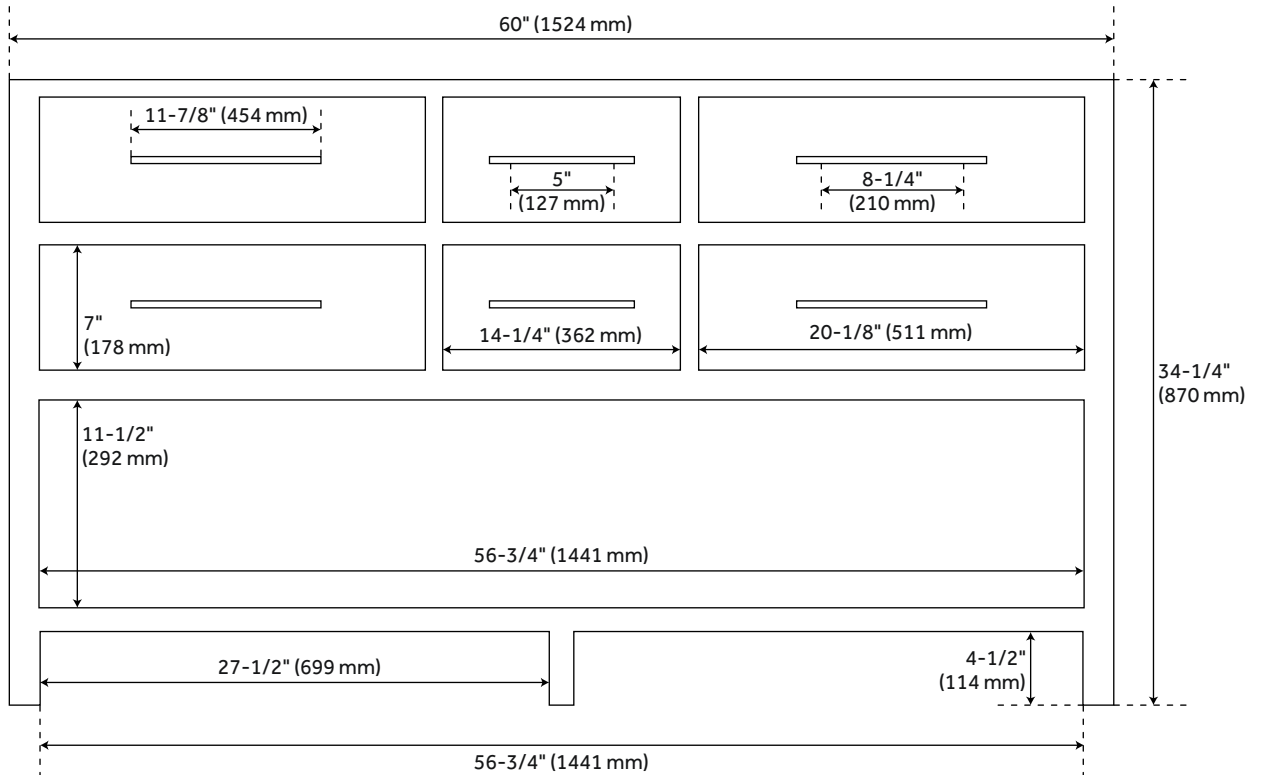

60" ROBERTSON CONSOLE VANITY WITH UNDERMOUNT SINKS - BRUSHED WHITE

SKU: 953906-60-UM

Code: SH484906, SH484907, SH484908, SH484909

ASME A112.19.2/CSA B45.1

FEATURES

Installation Type: Freestanding
Features: Soft-Close Hinges
Product Finish: Brushed White
Material: Mahogany
Number of Drawers: 4
Height: 34-1/4"
Depth: 21"
Assembly Required: No
Number of Shelves: 1
Dovetail Drawers: Yes
Sink Installation: Undermount - Oval
Basin Length: 16"
Basin Width: 12-1/2"
Water Depth To Overflow: 5"
Fits Drain Hole Size: 1-1/2"
Faucet Included: No
Sink Material: Porcelain
Vanity Top Thickness: 3cm
Water Depth to Rim: 6"
Hardware Finish: Satin Nickel
Built-In Adjusters: Yes
Sink Included: Yes
Sink Color: White
Basin Overflow: Yes
Vanity Top Included: Yes
Vanity Top Depth: 22"
Vanity Top Width: 61"
Backsplash: Yes
Mirror Included: No

REVISED 8/4/2023

60" ROBERTSON CONSOLE VANITY WITH UNDERMOUNT SINKS - BRUSHED WHITE

SKU: 953906-60-UM

Code: SH484906, SH484907, SH484908, SH484909

ADDITIONAL FEATURES

- Includes a matching backsplash and white porcelain sinks.
- Polished Carrara Marble is sourced from Italy.
- Each stone top is carved from a single piece of stone and will feature natural variations.
- See Installation Instructions for directions to attach the vanity top and sink.
- All dimensions are ($\pm 1/2''$).
- [Wood finish samples available.](#)

REVISED 8/4/2023

60" ROBERTSON DOUBLE CONSOLE VANITY CABINET - BRUSHED WHITE

All dimensions and specifications are nominal and may vary. Use actual products for accuracy in critical situations.