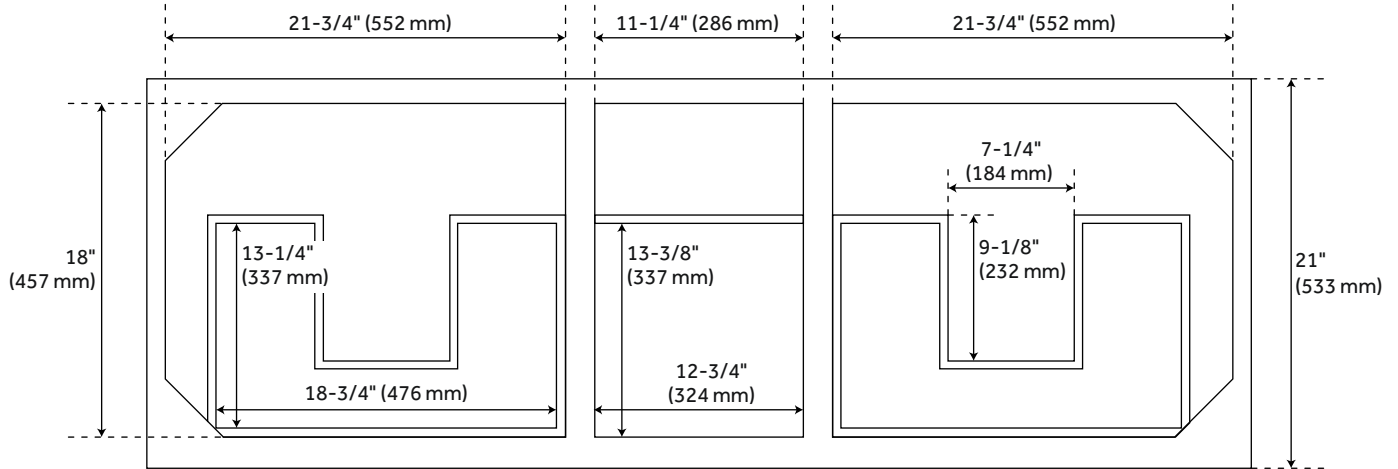

60" ROBERTSON CONSOLE VANITY WITH UNDERMOUNT SINKS - BRUSHED WHITE

SKU: 953906-60-UM

Code: SH484906, SH484907, SH484908, SH484909

ASME A112.19.2/CSA B45.1

FEATURES

Installation Type: Freestanding
Features: Soft-Close Hinges
Product Finish: Brushed White
Material: Mahogany
Number of Drawers: 4
Height: 34-1/4"
Depth: 21"
Assembly Required: No
Number of Shelves: 1
Dovetail Drawers: Yes
Sink Installation: Undermount - Oval
Basin Length: 16"
Basin Width: 12-1/2"
Water Depth To Overflow: 5"
Fits Drain Hole Size: 1-1/2"
Faucet Included: No
Sink Material: Porcelain
Vanity Top Thickness: 3cm
Water Depth to Rim: 6"
Hardware Finish: Satin Nickel
Built-In Adjusters: Yes
Sink Included: Yes
Sink Color: White
Basin Overflow: Yes
Vanity Top Included: Yes
Vanity Top Depth: 22"
Vanity Top Width: 61"
Backsplash: Yes
Mirror Included: No

REVISED 8/4/2023

60" ROBERTSON CONSOLE VANITY WITH UNDERMOUNT SINKS - BRUSHED WHITE

SKU: 953906-60-UM

Code: SH484906, SH484907, SH484908, SH484909

ADDITIONAL FEATURES

- Includes a matching backsplash and white porcelain sinks.
- Polished Carrara Marble is sourced from Italy.
- Each stone top is carved from a single piece of stone and will feature natural variations.
- See Installation Instructions for directions to attach the vanity top and sink.
- All dimensions are ($\pm 1/2''$).
- [Wood finish samples available.](#)

REVISED 8/4/2023

60" ROBERTSON DOUBLE CONSOLE VANITY CABINET - BRUSHED WHITE

All dimensions and specifications are nominal and may vary. Use actual products for accuracy in critical situations.