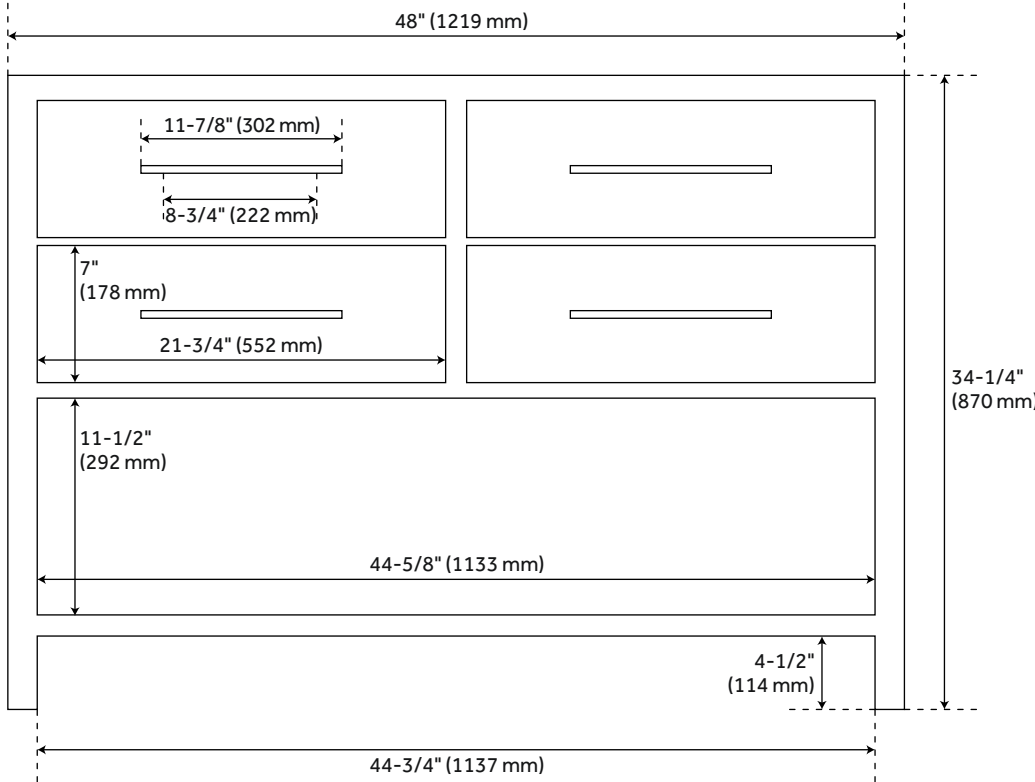

48" ROBERTSON CONSOLE VANITY CABINET - BRUSHED WHITE

All dimensions and specifications are nominal and may vary. Use actual products for accuracy in critical situations.