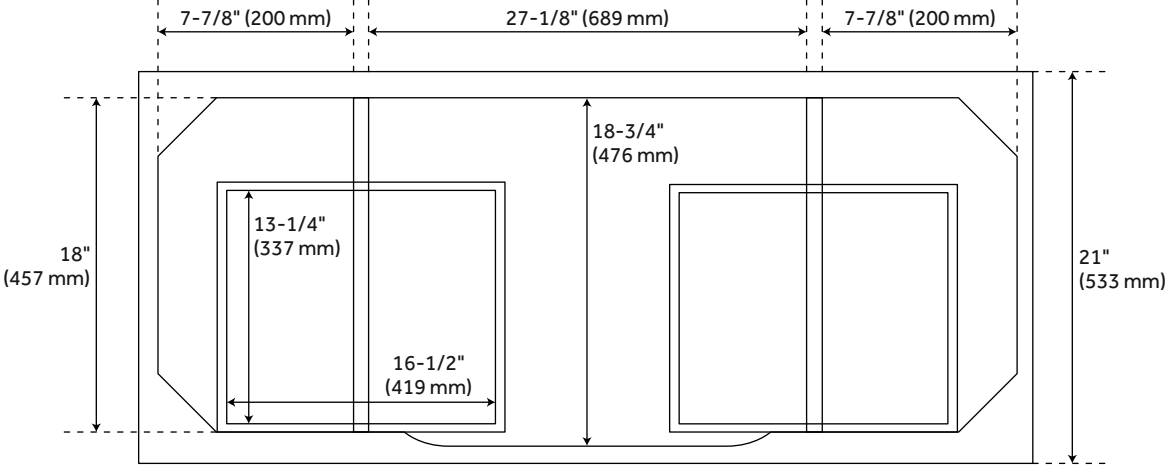

48" ROBERTSON CONSOLE VANITY CABINET - BRUSHED WHITE

All dimensions and specifications are nominal and may vary. Use actual products for accuracy in critical situations.